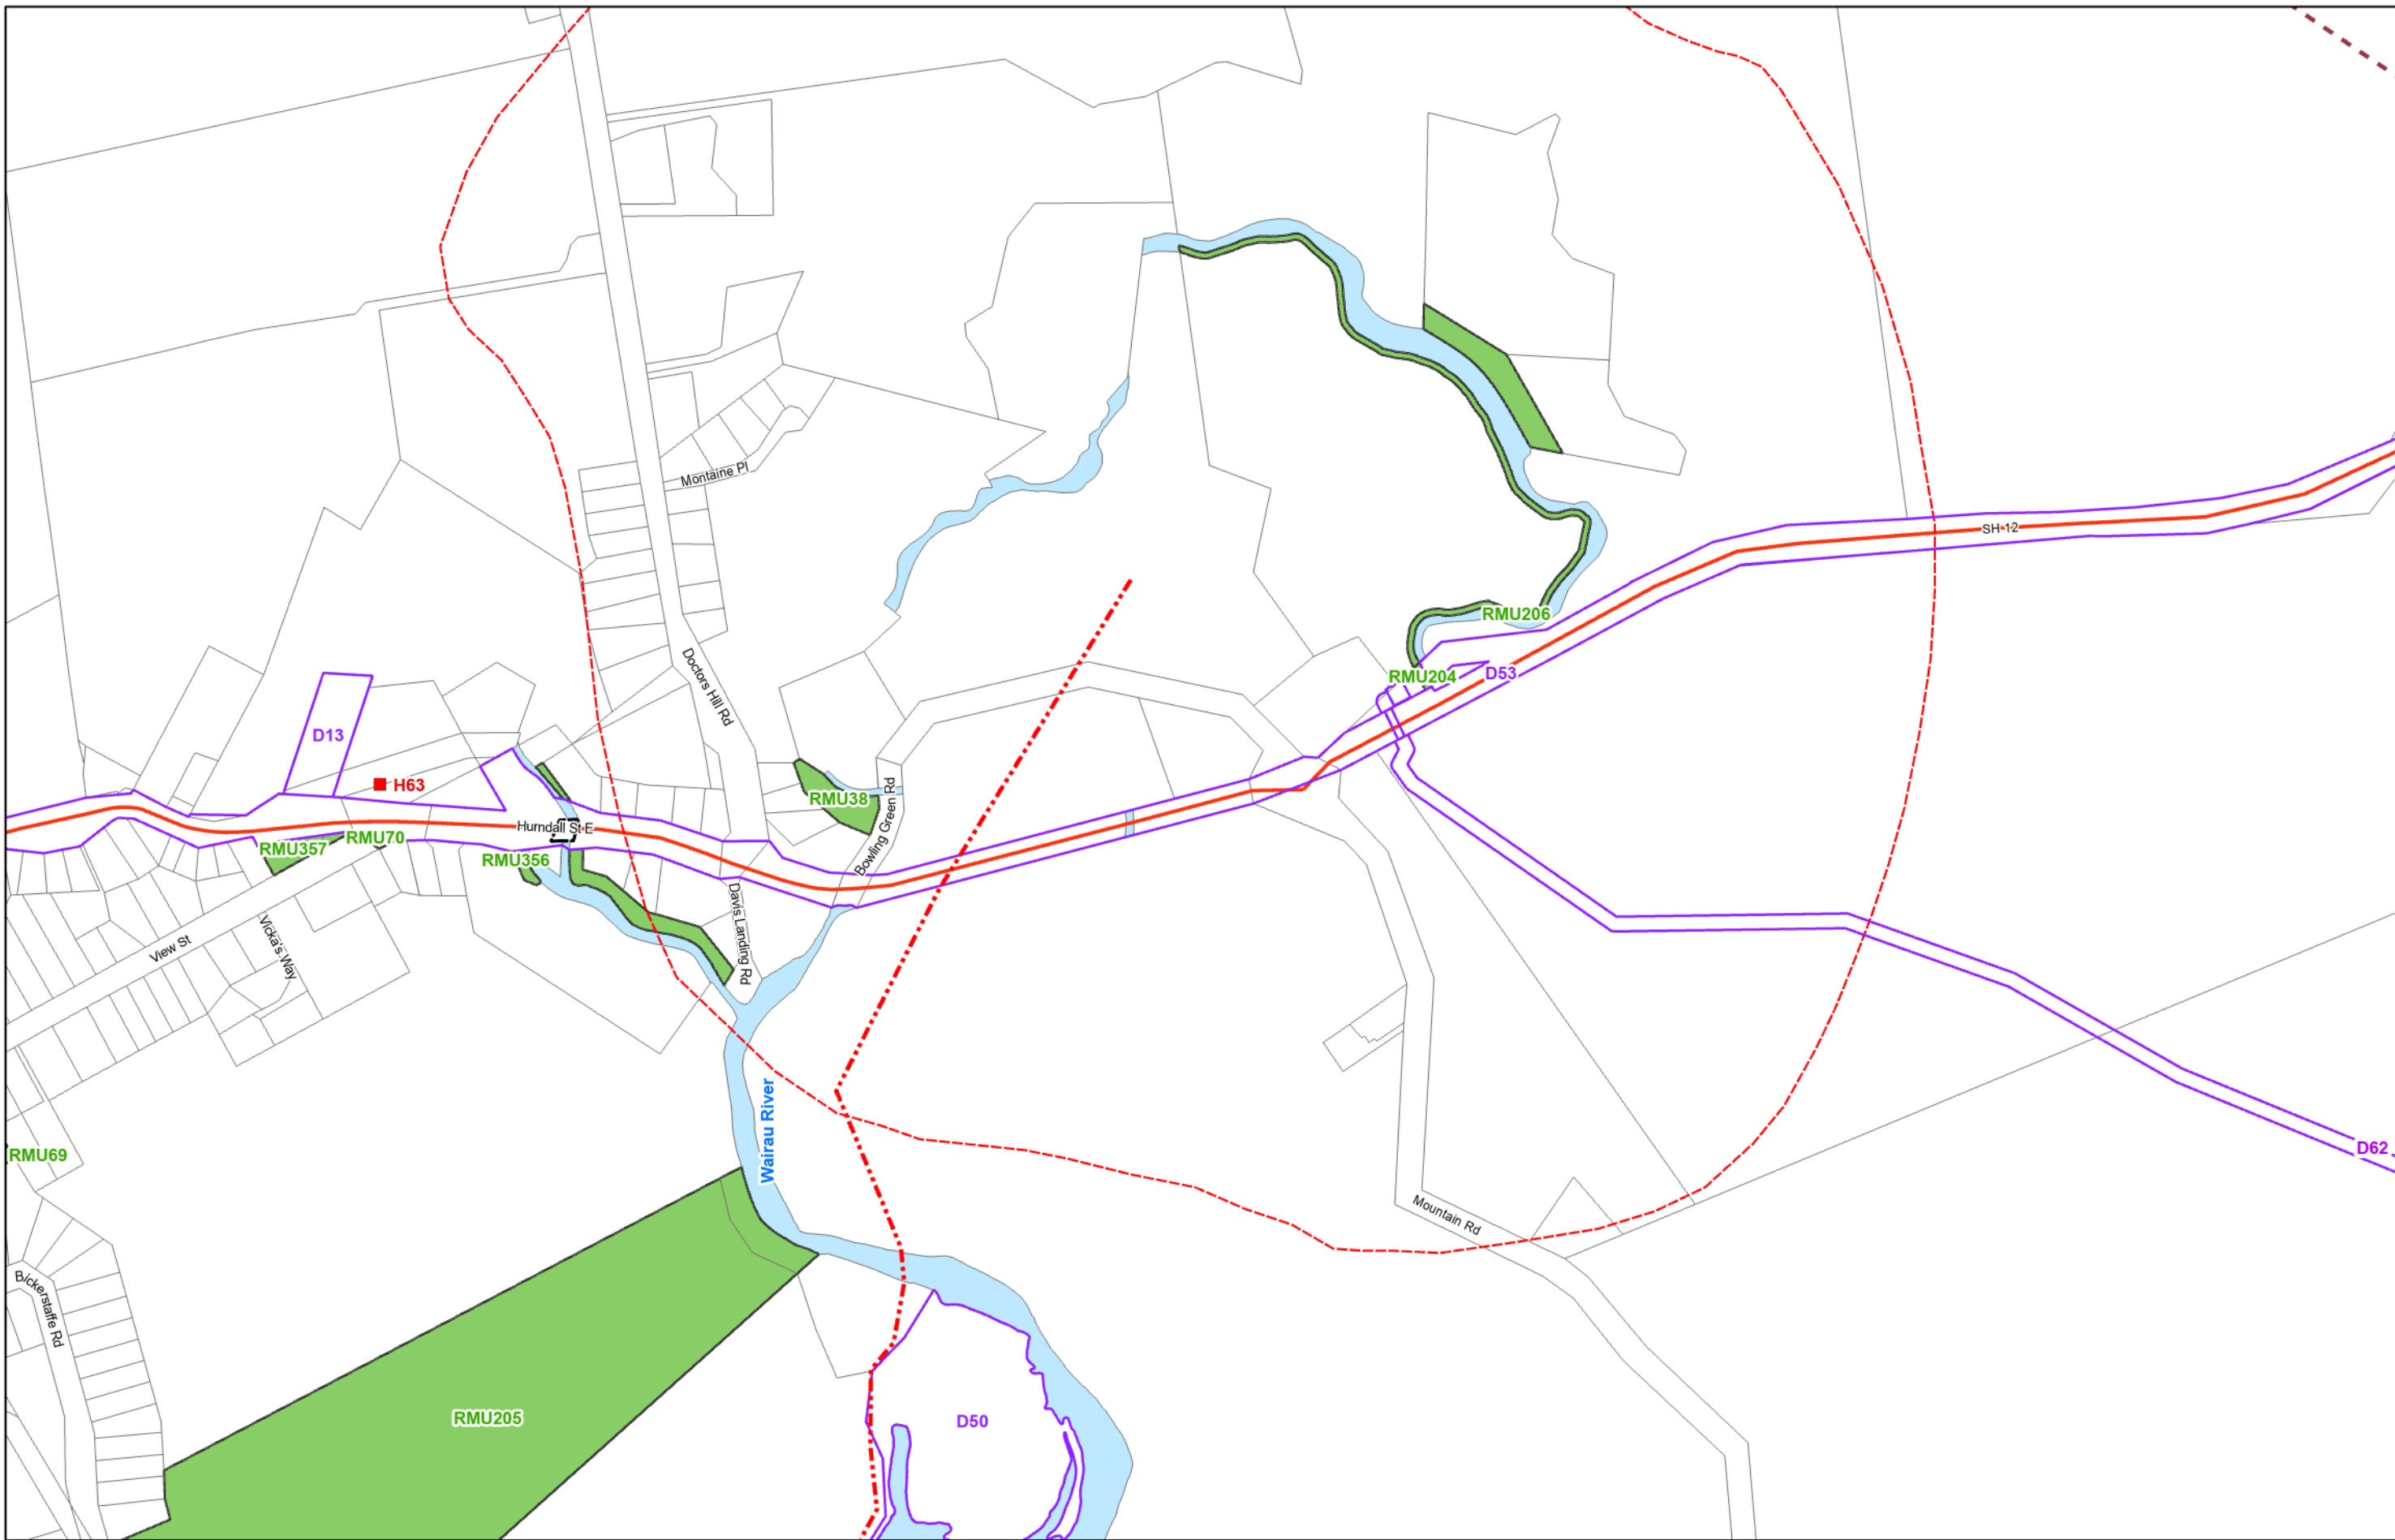

(C) Crown Copyright Reserved.
Transpower New Zealand makes no representations about the suitability of any information supplied to Kaipara District Council for any purpose. All intellectual property rights in this Database layer and the data in it belong exclusively to Transpower. While all reasonable efforts have been made to ensure that up-to-date information is provided to Kaipara District Council, Transpower New Zealand accepts no responsibility for any errors, omissions or inaccuracies in the information.
Cadastre from 19 March 2021.

KAIPARA DISTRICT PLAN - OPERATIVE NOVEMBER 2013

**Map Series Two
Sites, Features and Units Maungaturoto**