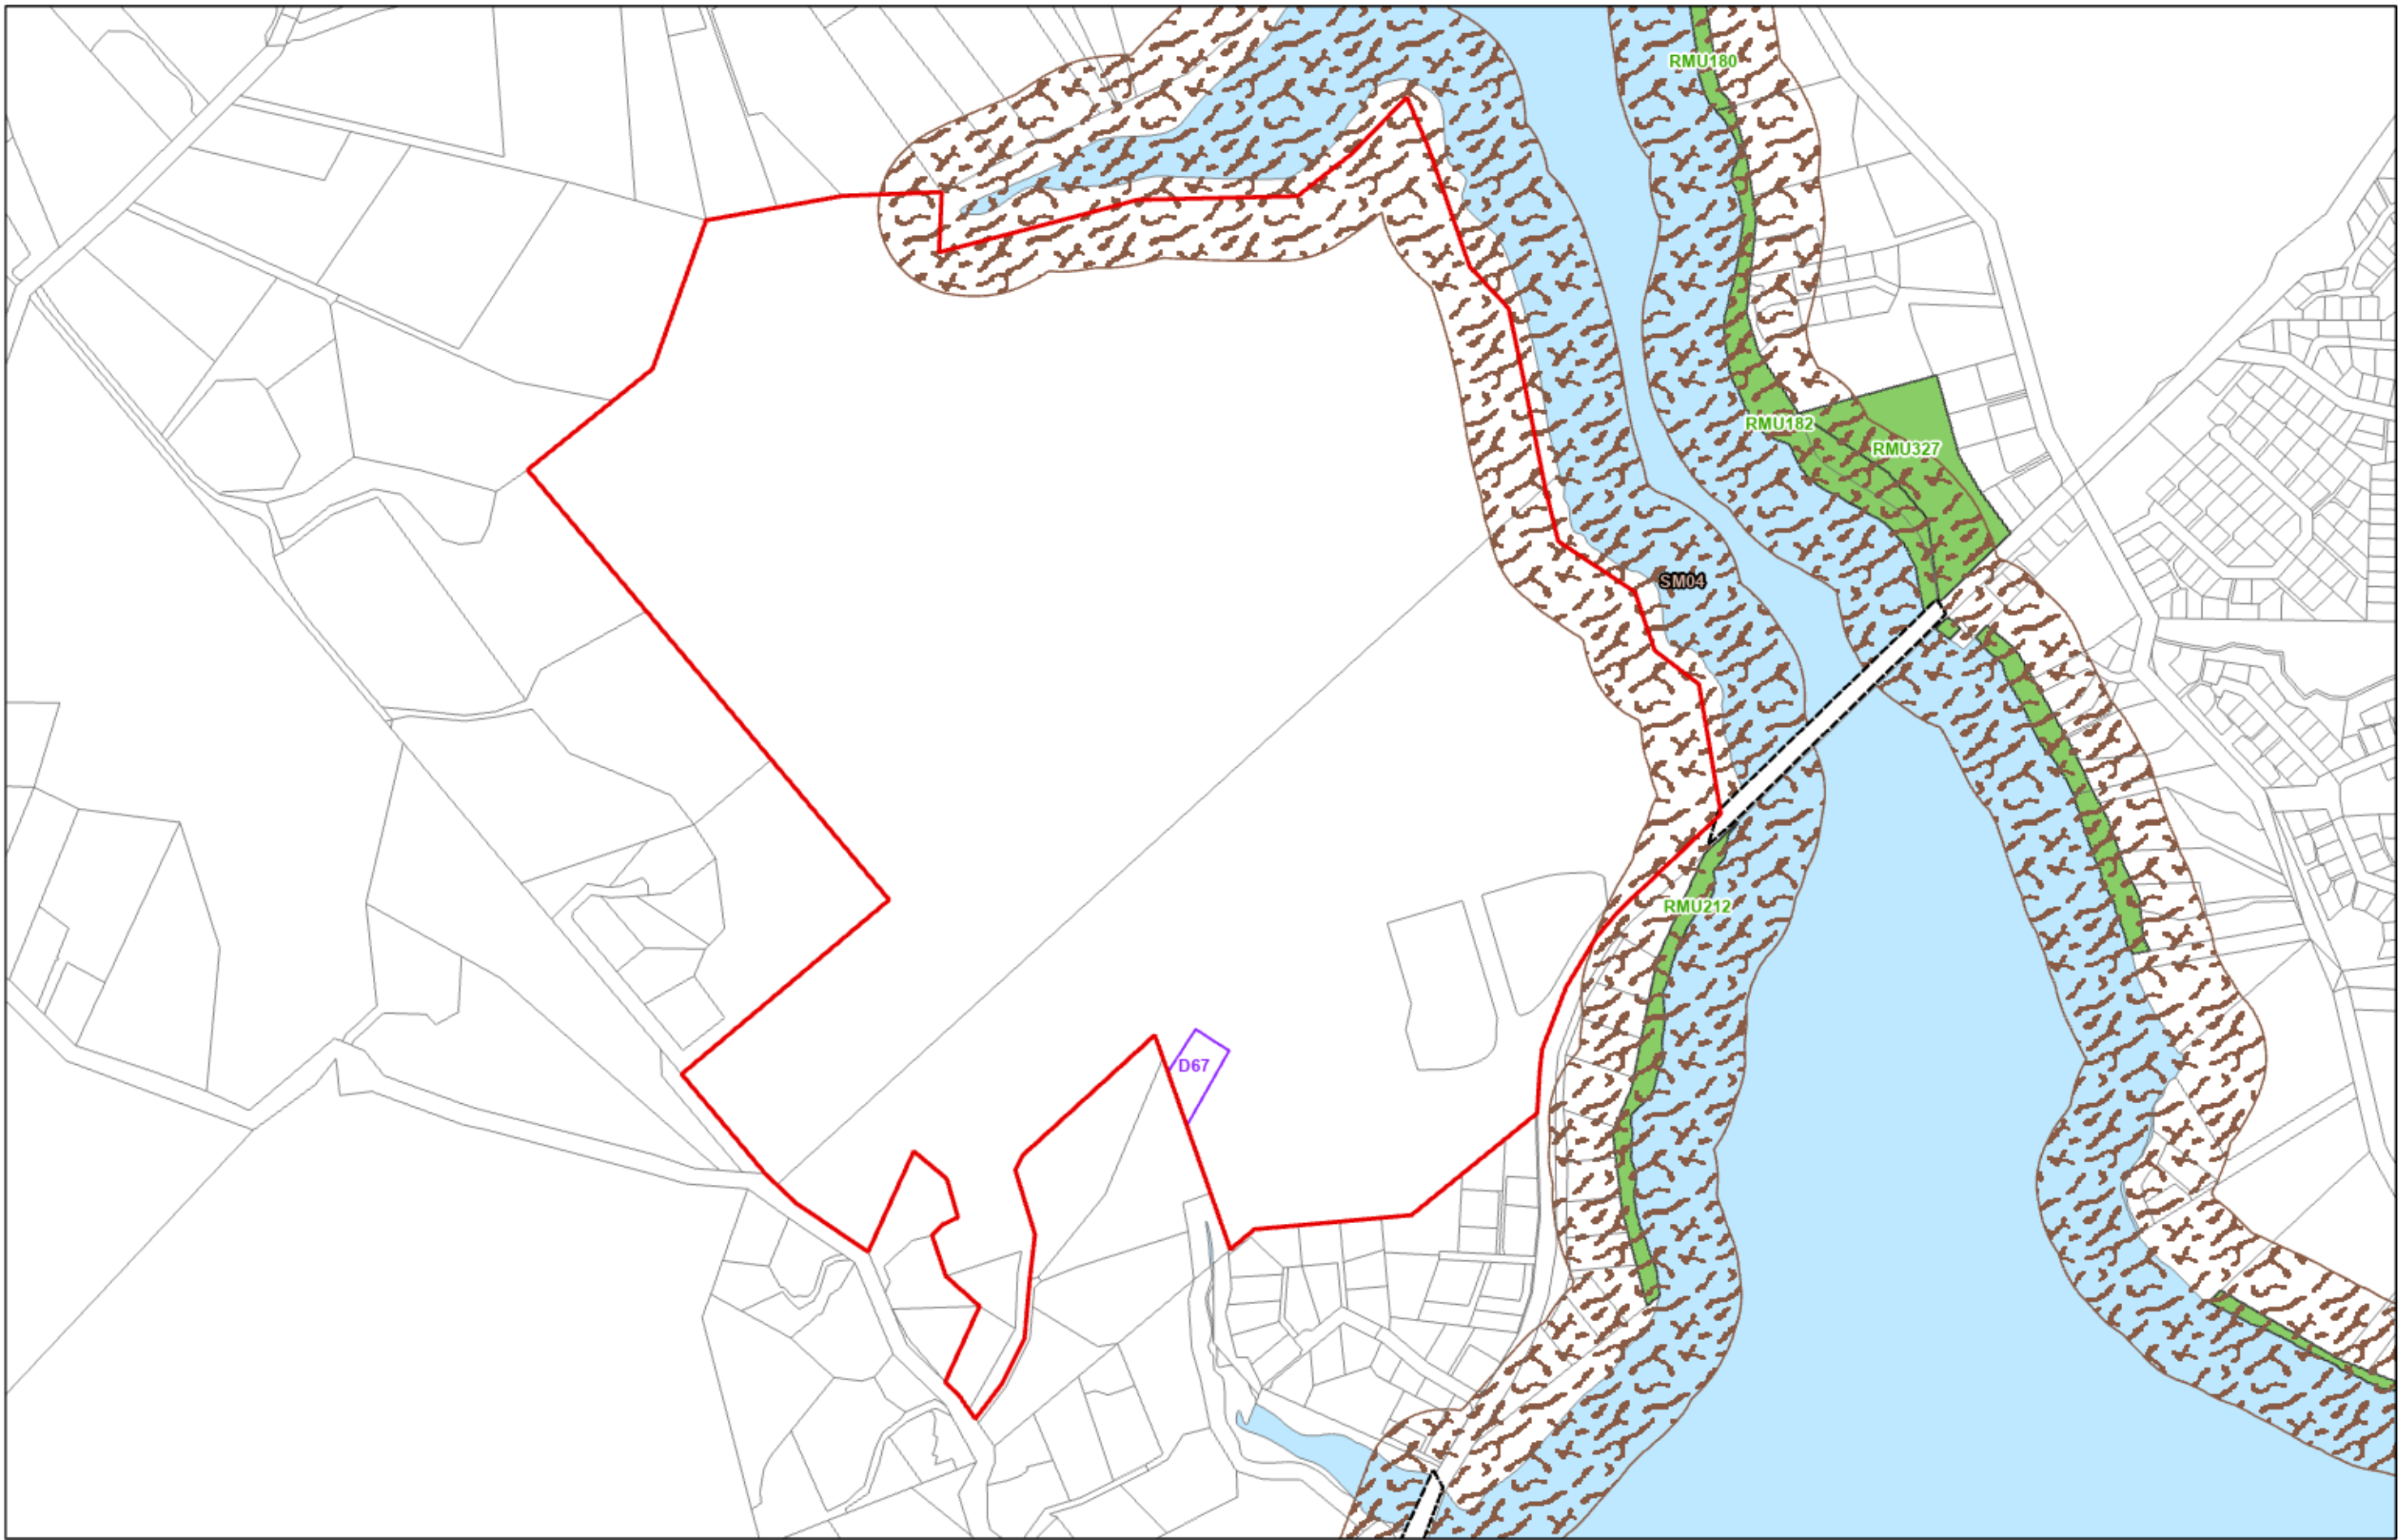

(C) Crown Copyright Reserved.
Transpower New Zealand makes no representations about the suitability of any information supplied to Kaipara District Council for any purpose. All Intellectual property rights in this Database layer and the data in it belong exclusively to Transpower. While all reasonable efforts have been made to ensure that up-to-date information is provided to Kaipara District Council, Transpower New Zealand accepts no responsibility for any errors, omissions or inaccuracies in the information.
Cadastre from 19 March 2021.

KAIPARA DISTRICT PLAN
Map Series Two
Sites, Features and Units Mangawhai