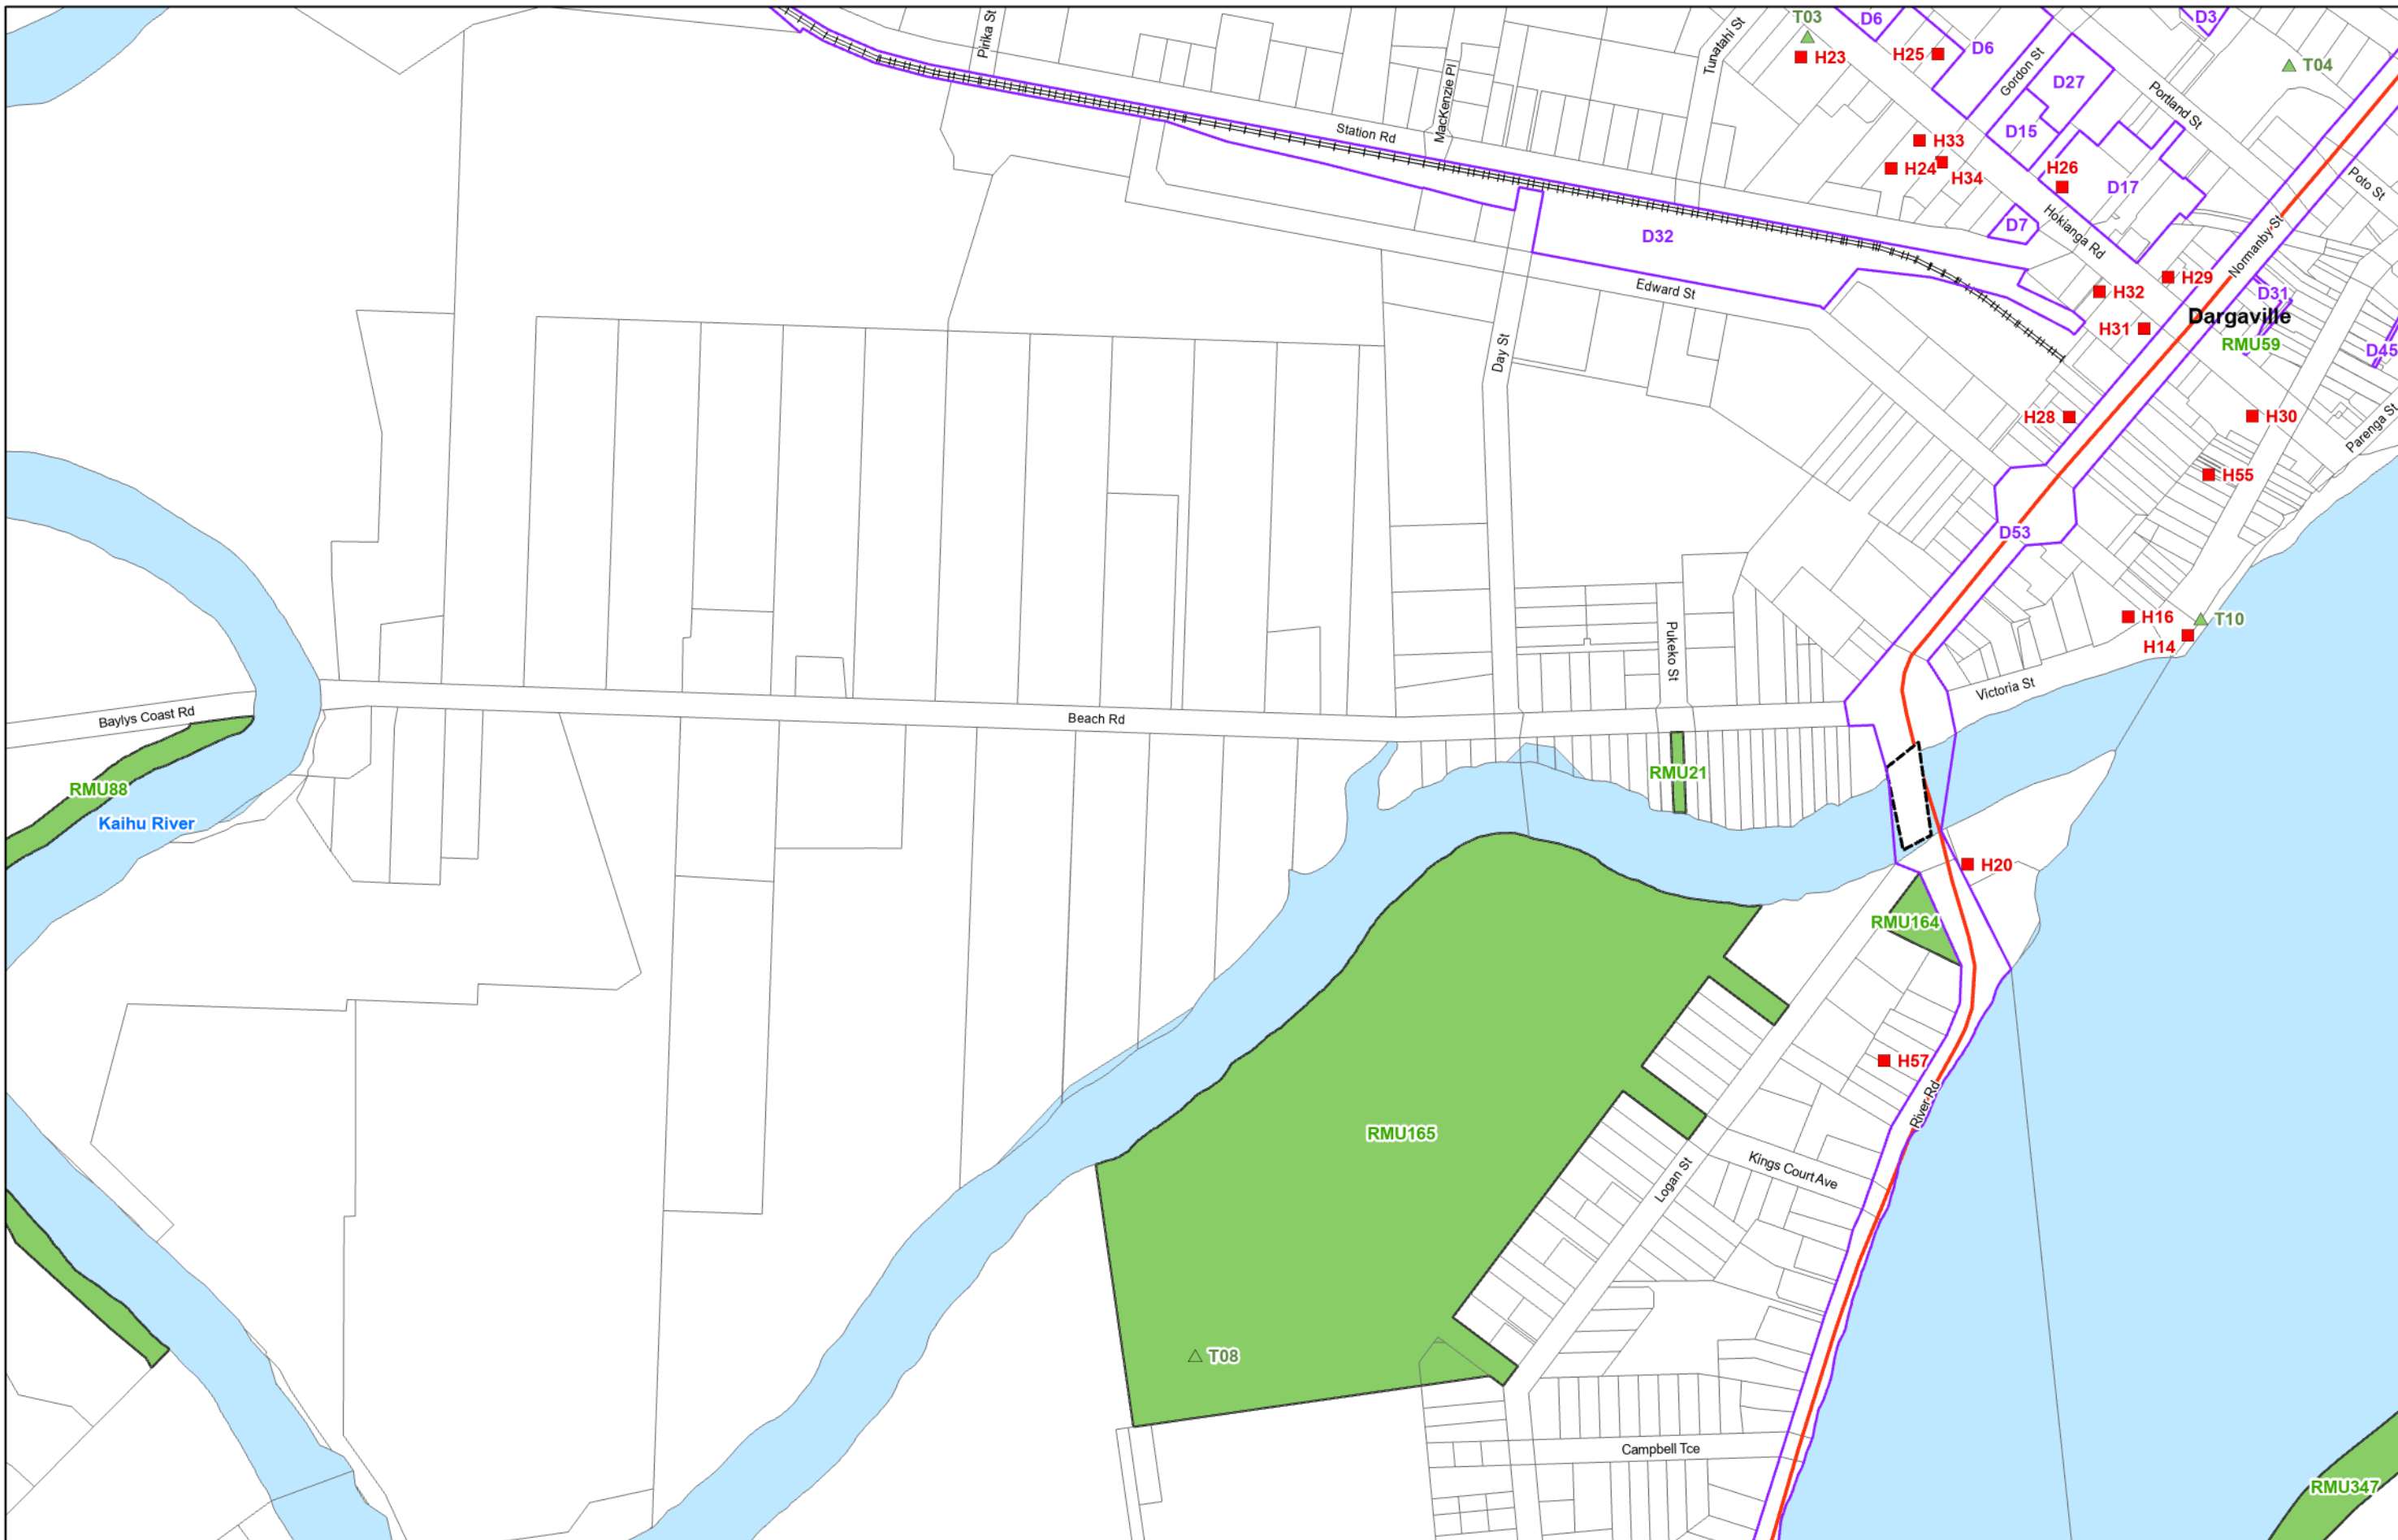

(C) Crown Copyright Reserved.
Transpower New Zealand makes no representations about the suitability of any information supplied to Kaipara District Council for any purpose. All intellectual property rights in this Database layer and the data in it belong exclusively to Transpower. While all reasonable efforts have been made to ensure that up-to-date information is provided to Kaipara District Council, Transpower New Zealand accepts no responsibility for any errors, omissions or inaccuracies in the information.
Cadastre from 19 March 2021.

KAIPARA DISTRICT PLAN - OPERATIVE NOVEMBER 2013

**Map Series Two
Sites, Features and Units Dargaville**