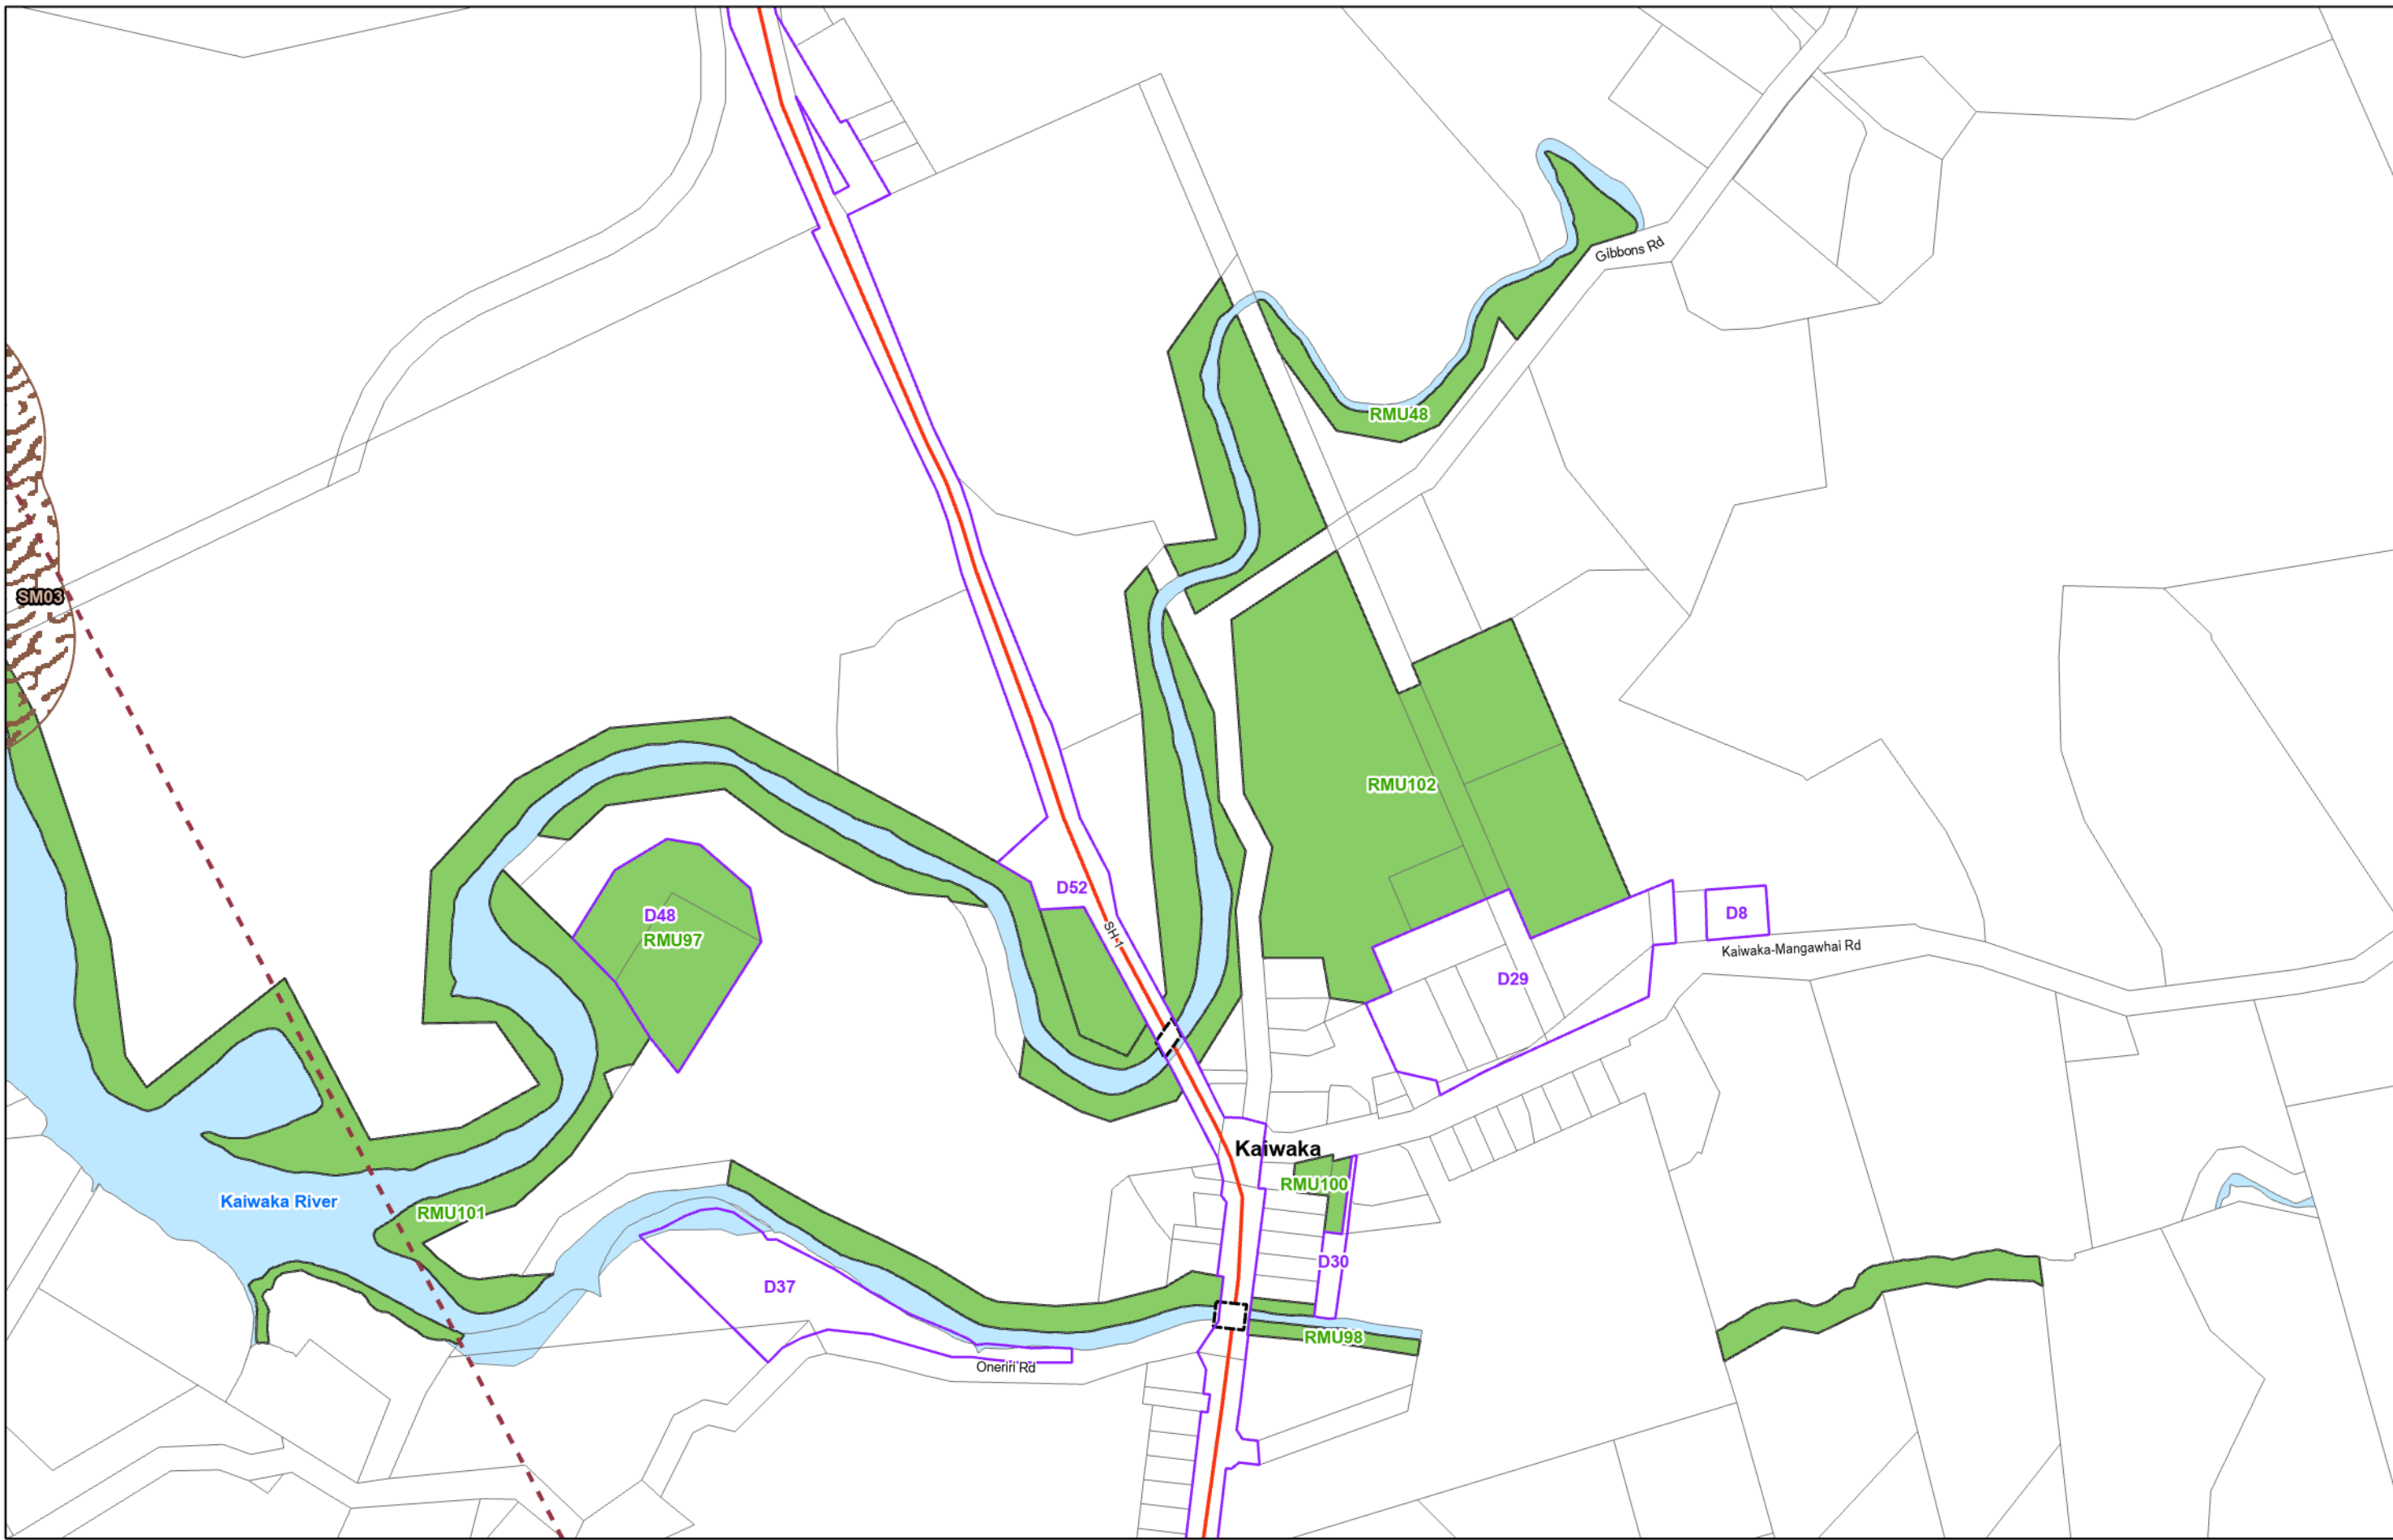

(C) Crown Copyright Reserved.
Transpower New Zealand makes no representations about the suitability of any information supplied to Kaipara District Council for any purpose. All intellectual property rights in this Database layer and the data in it belong exclusively to Transpower. While all reasonable efforts have been made to ensure that up-to-date information is provided to Kaipara District Council, Transpower New Zealand accepts no responsibility for any errors, omissions or inaccuracies in the information.
Cadastre from 19 March 2021.

KAIPARA DISTRICT PLAN - OPERATIVE NOVEMBER 2013

Map Series Two
Sites, Features and Units Kaiwaka