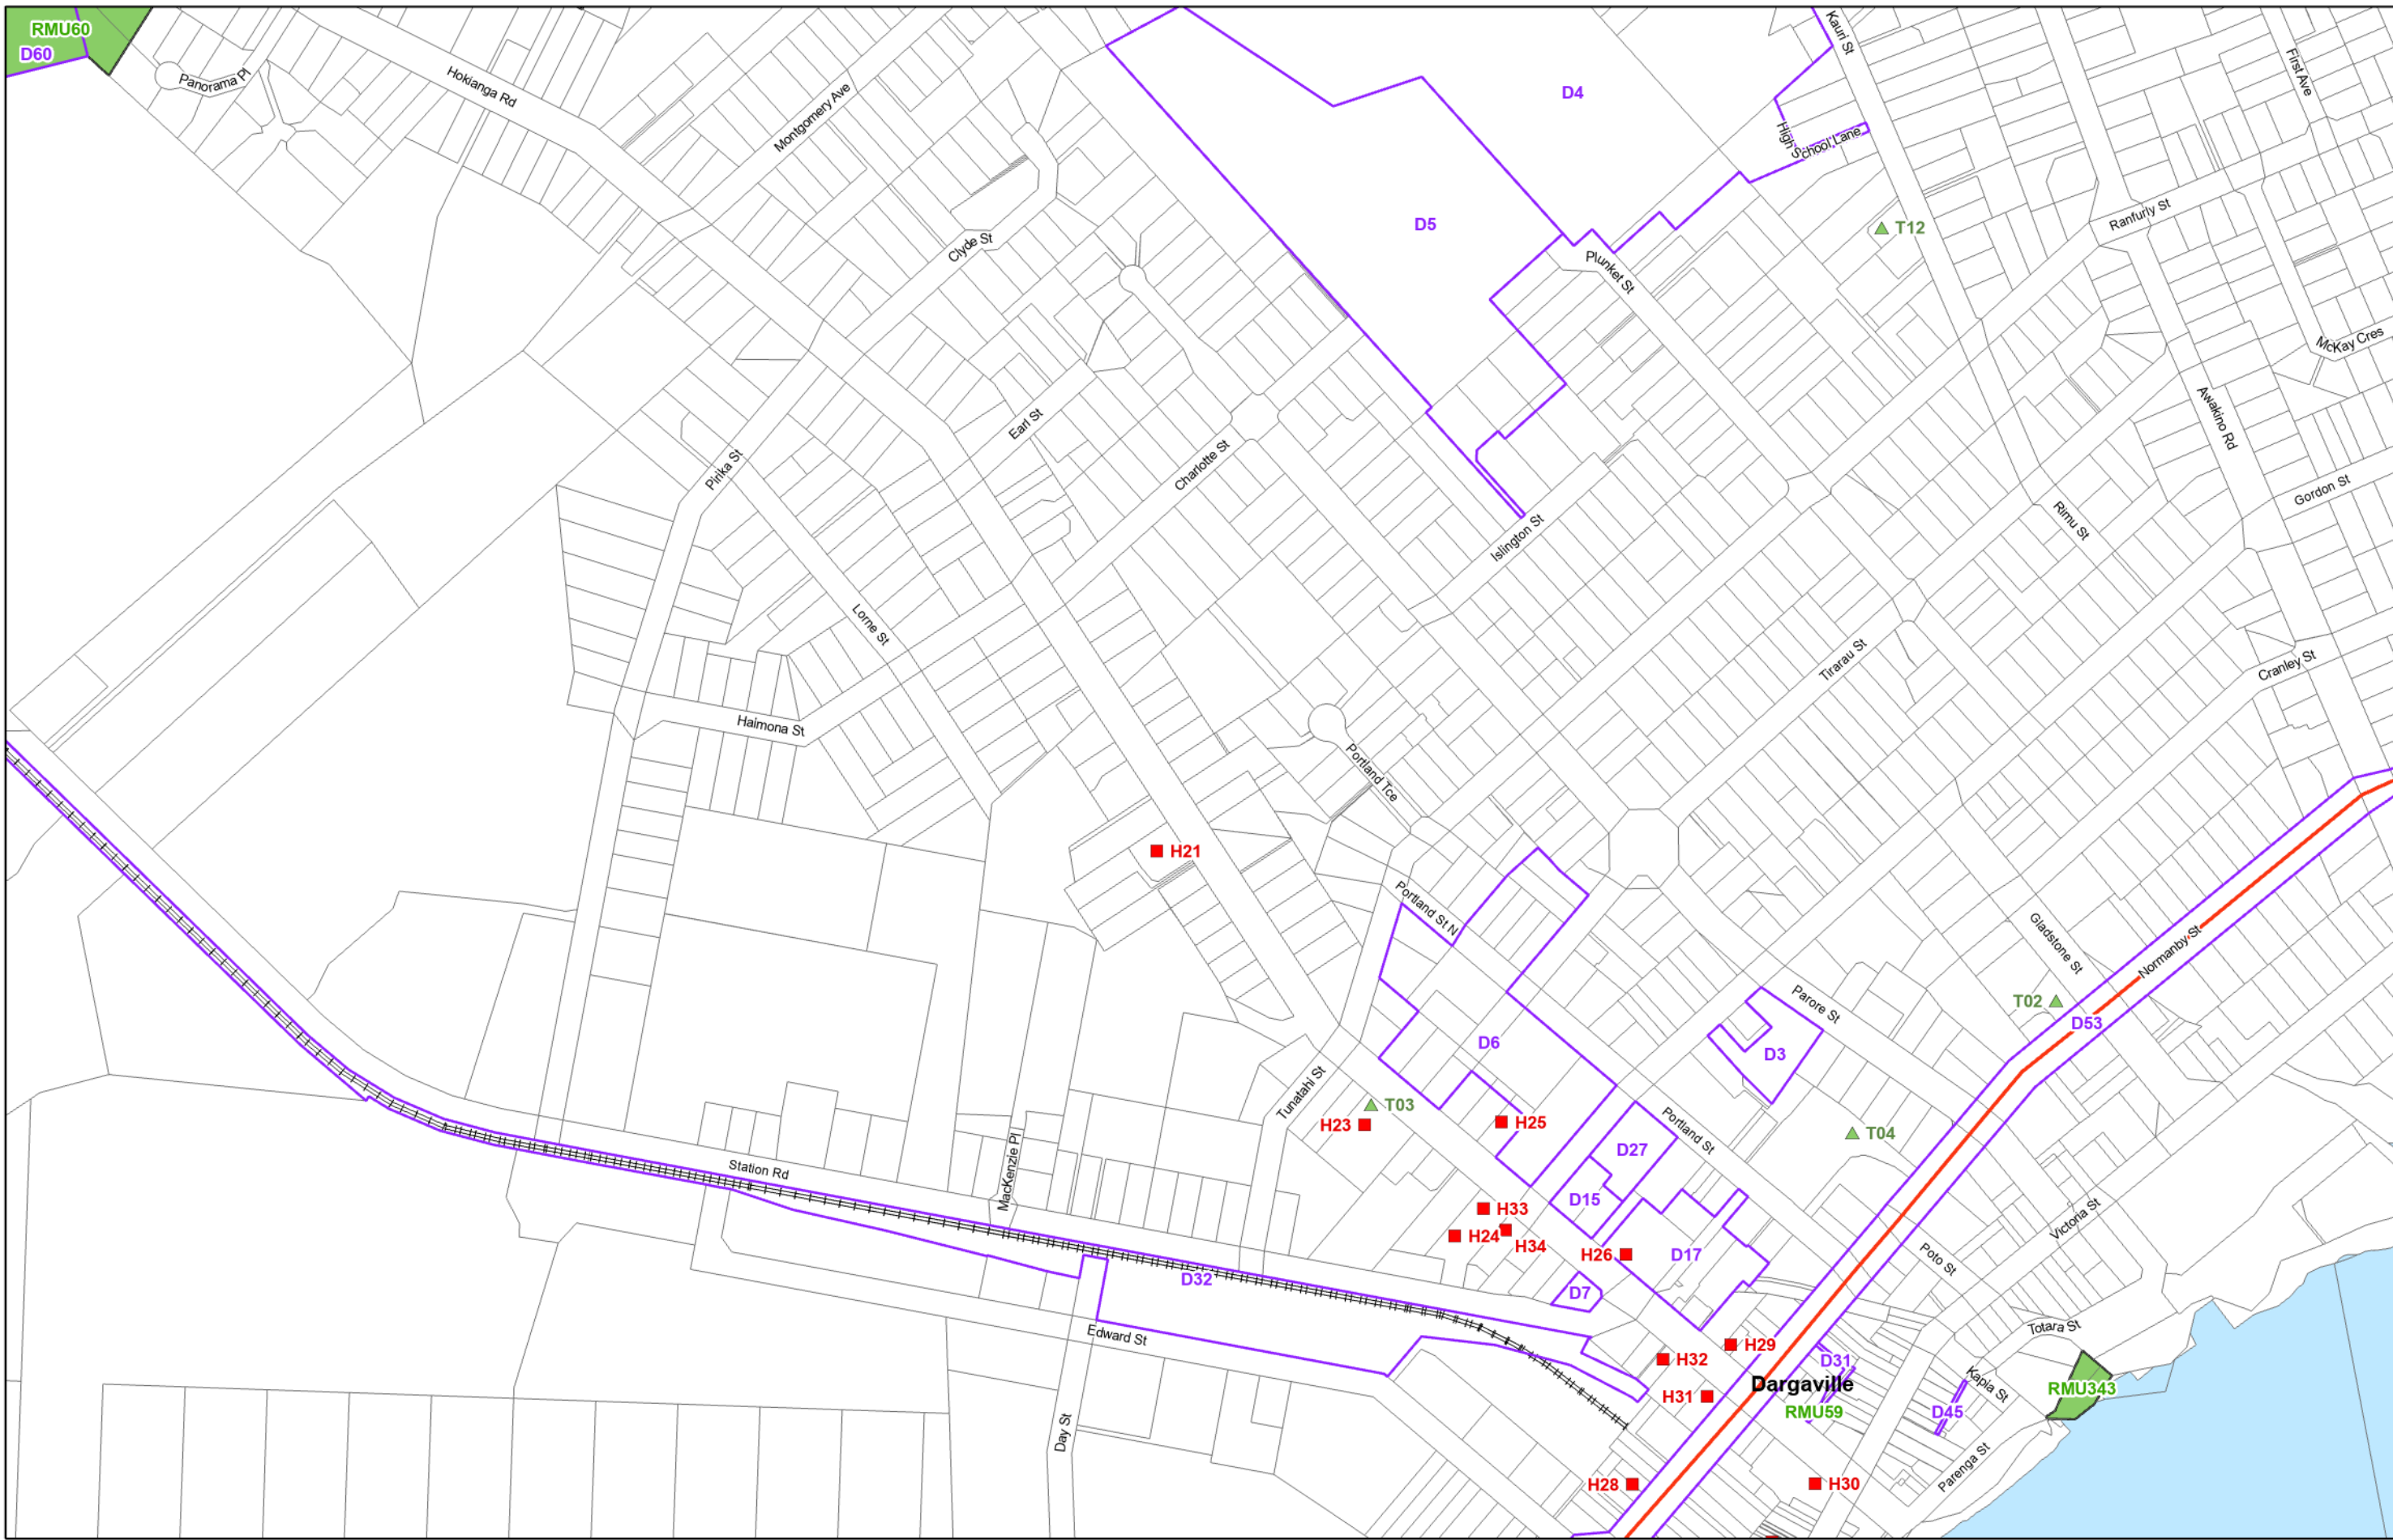

(C) Crown Copyright Reserved.
Transpower New Zealand makes no representations about the suitability of any information supplied to Kaipara District Council for any purpose. All intellectual property rights in this Database layer and the data in it belong exclusively to Transpower. While all reasonable efforts have been made to ensure that up-to-date information is provided to Kaipara District Council, Transpower New Zealand accepts no responsibility for any errors, omissions or inaccuracies in the information.
Cadastre from 19 March 2021.

KAIPARA DISTRICT PLAN - OPERATIVE NOVEMBER 2013
Map Series Two
Sites, Features and Units Dargaville