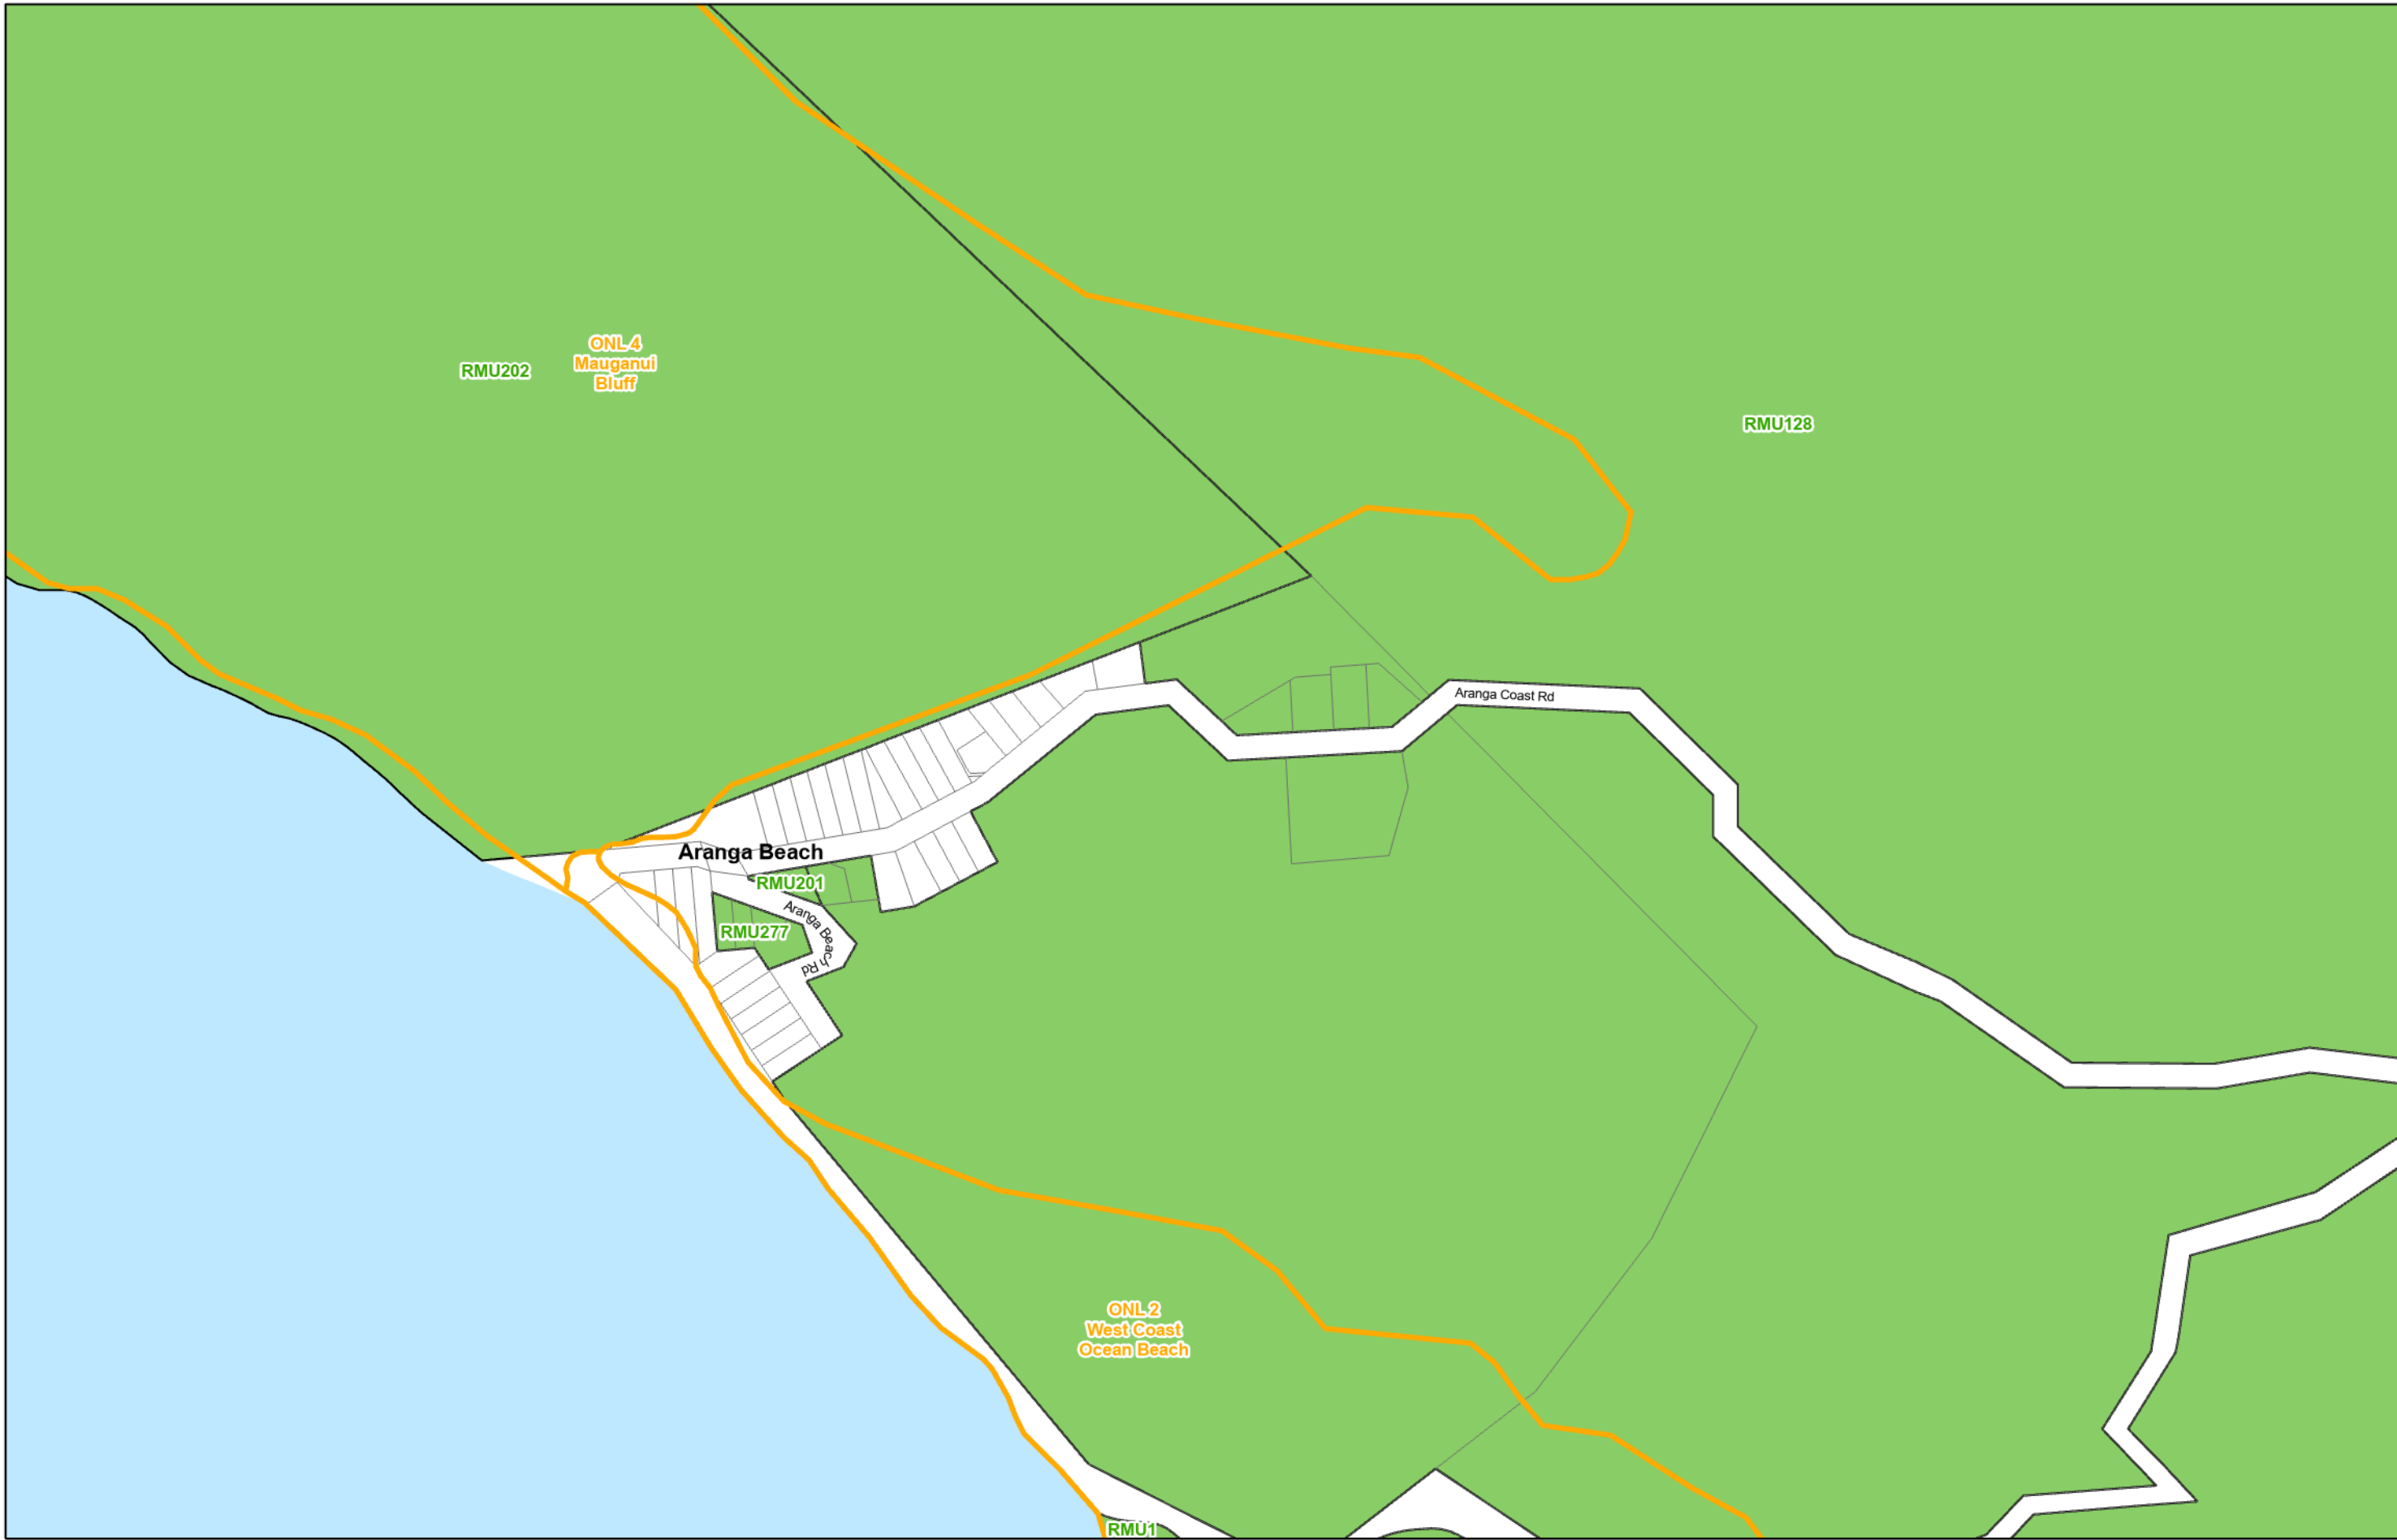

(C) Crown Copyright Reserved.

KAIPARA DISTRICT PLAN - OPERATIVE NOVEMBER 2013

Map Series Two
Sites, Features and Units Aranga Beach