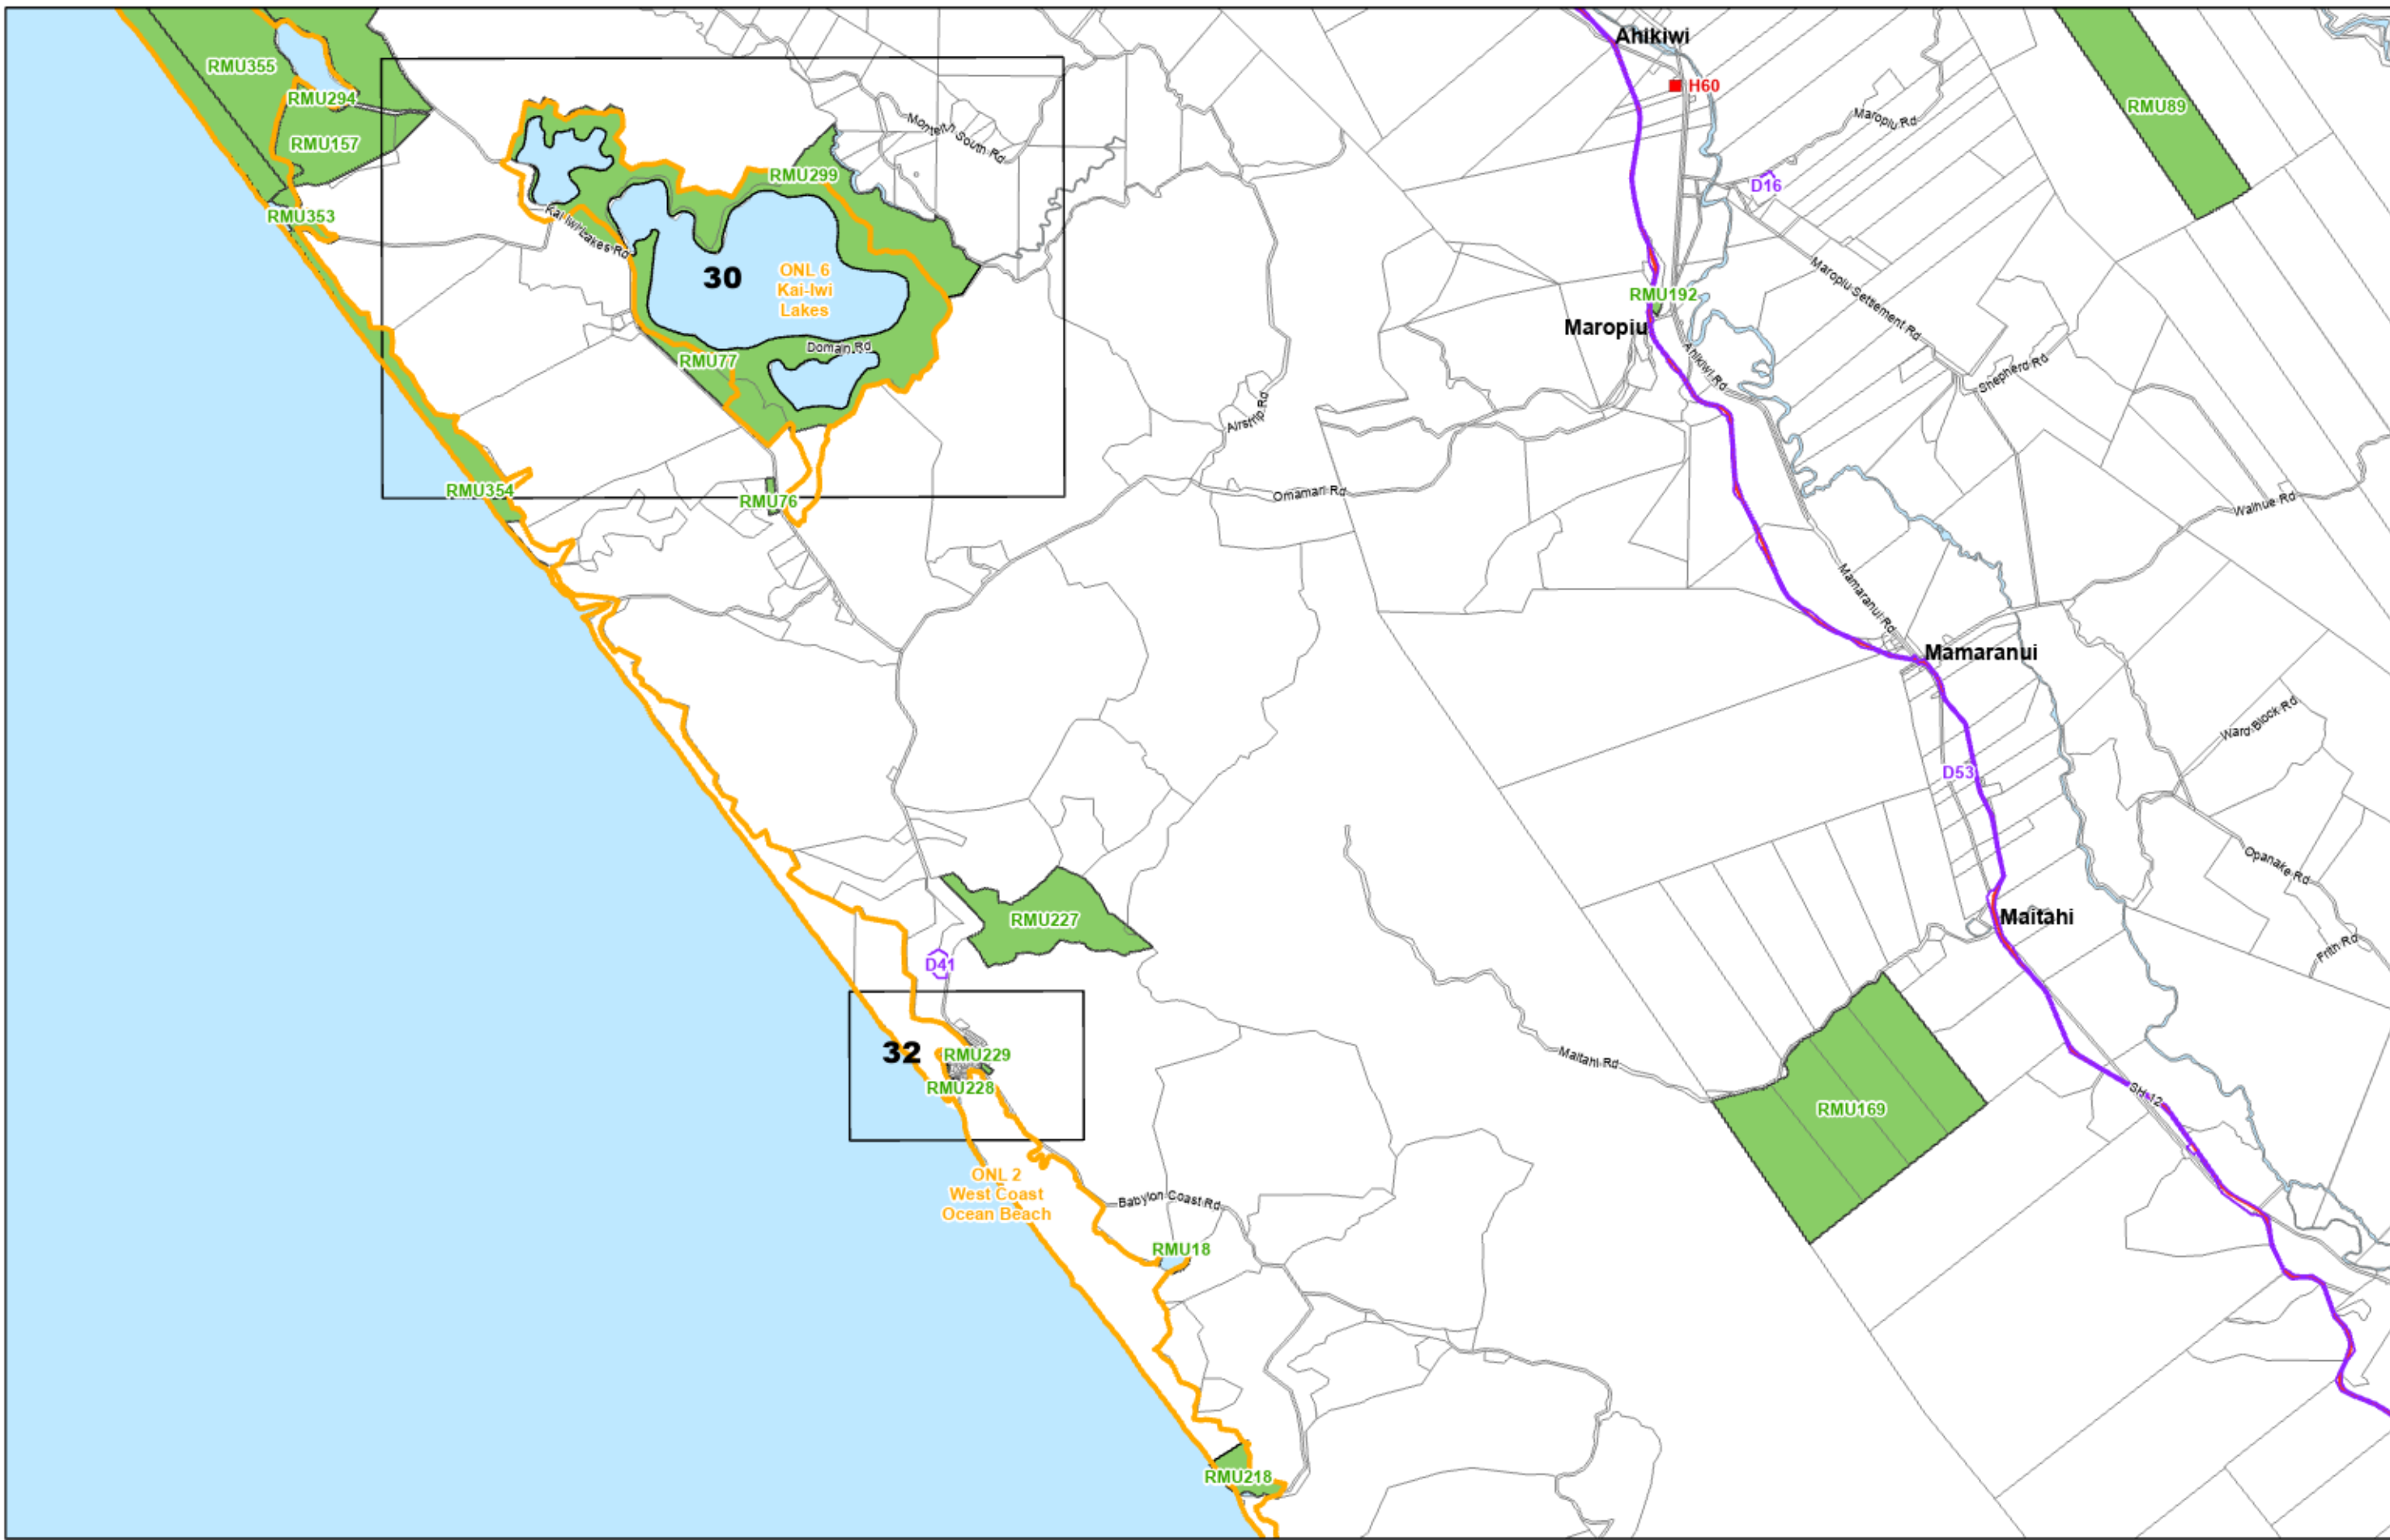

(C) Crown Copyright Reserved.

KAIPARA DISTRICT PLAN

**Map Series Two
Sites, Features and Units**