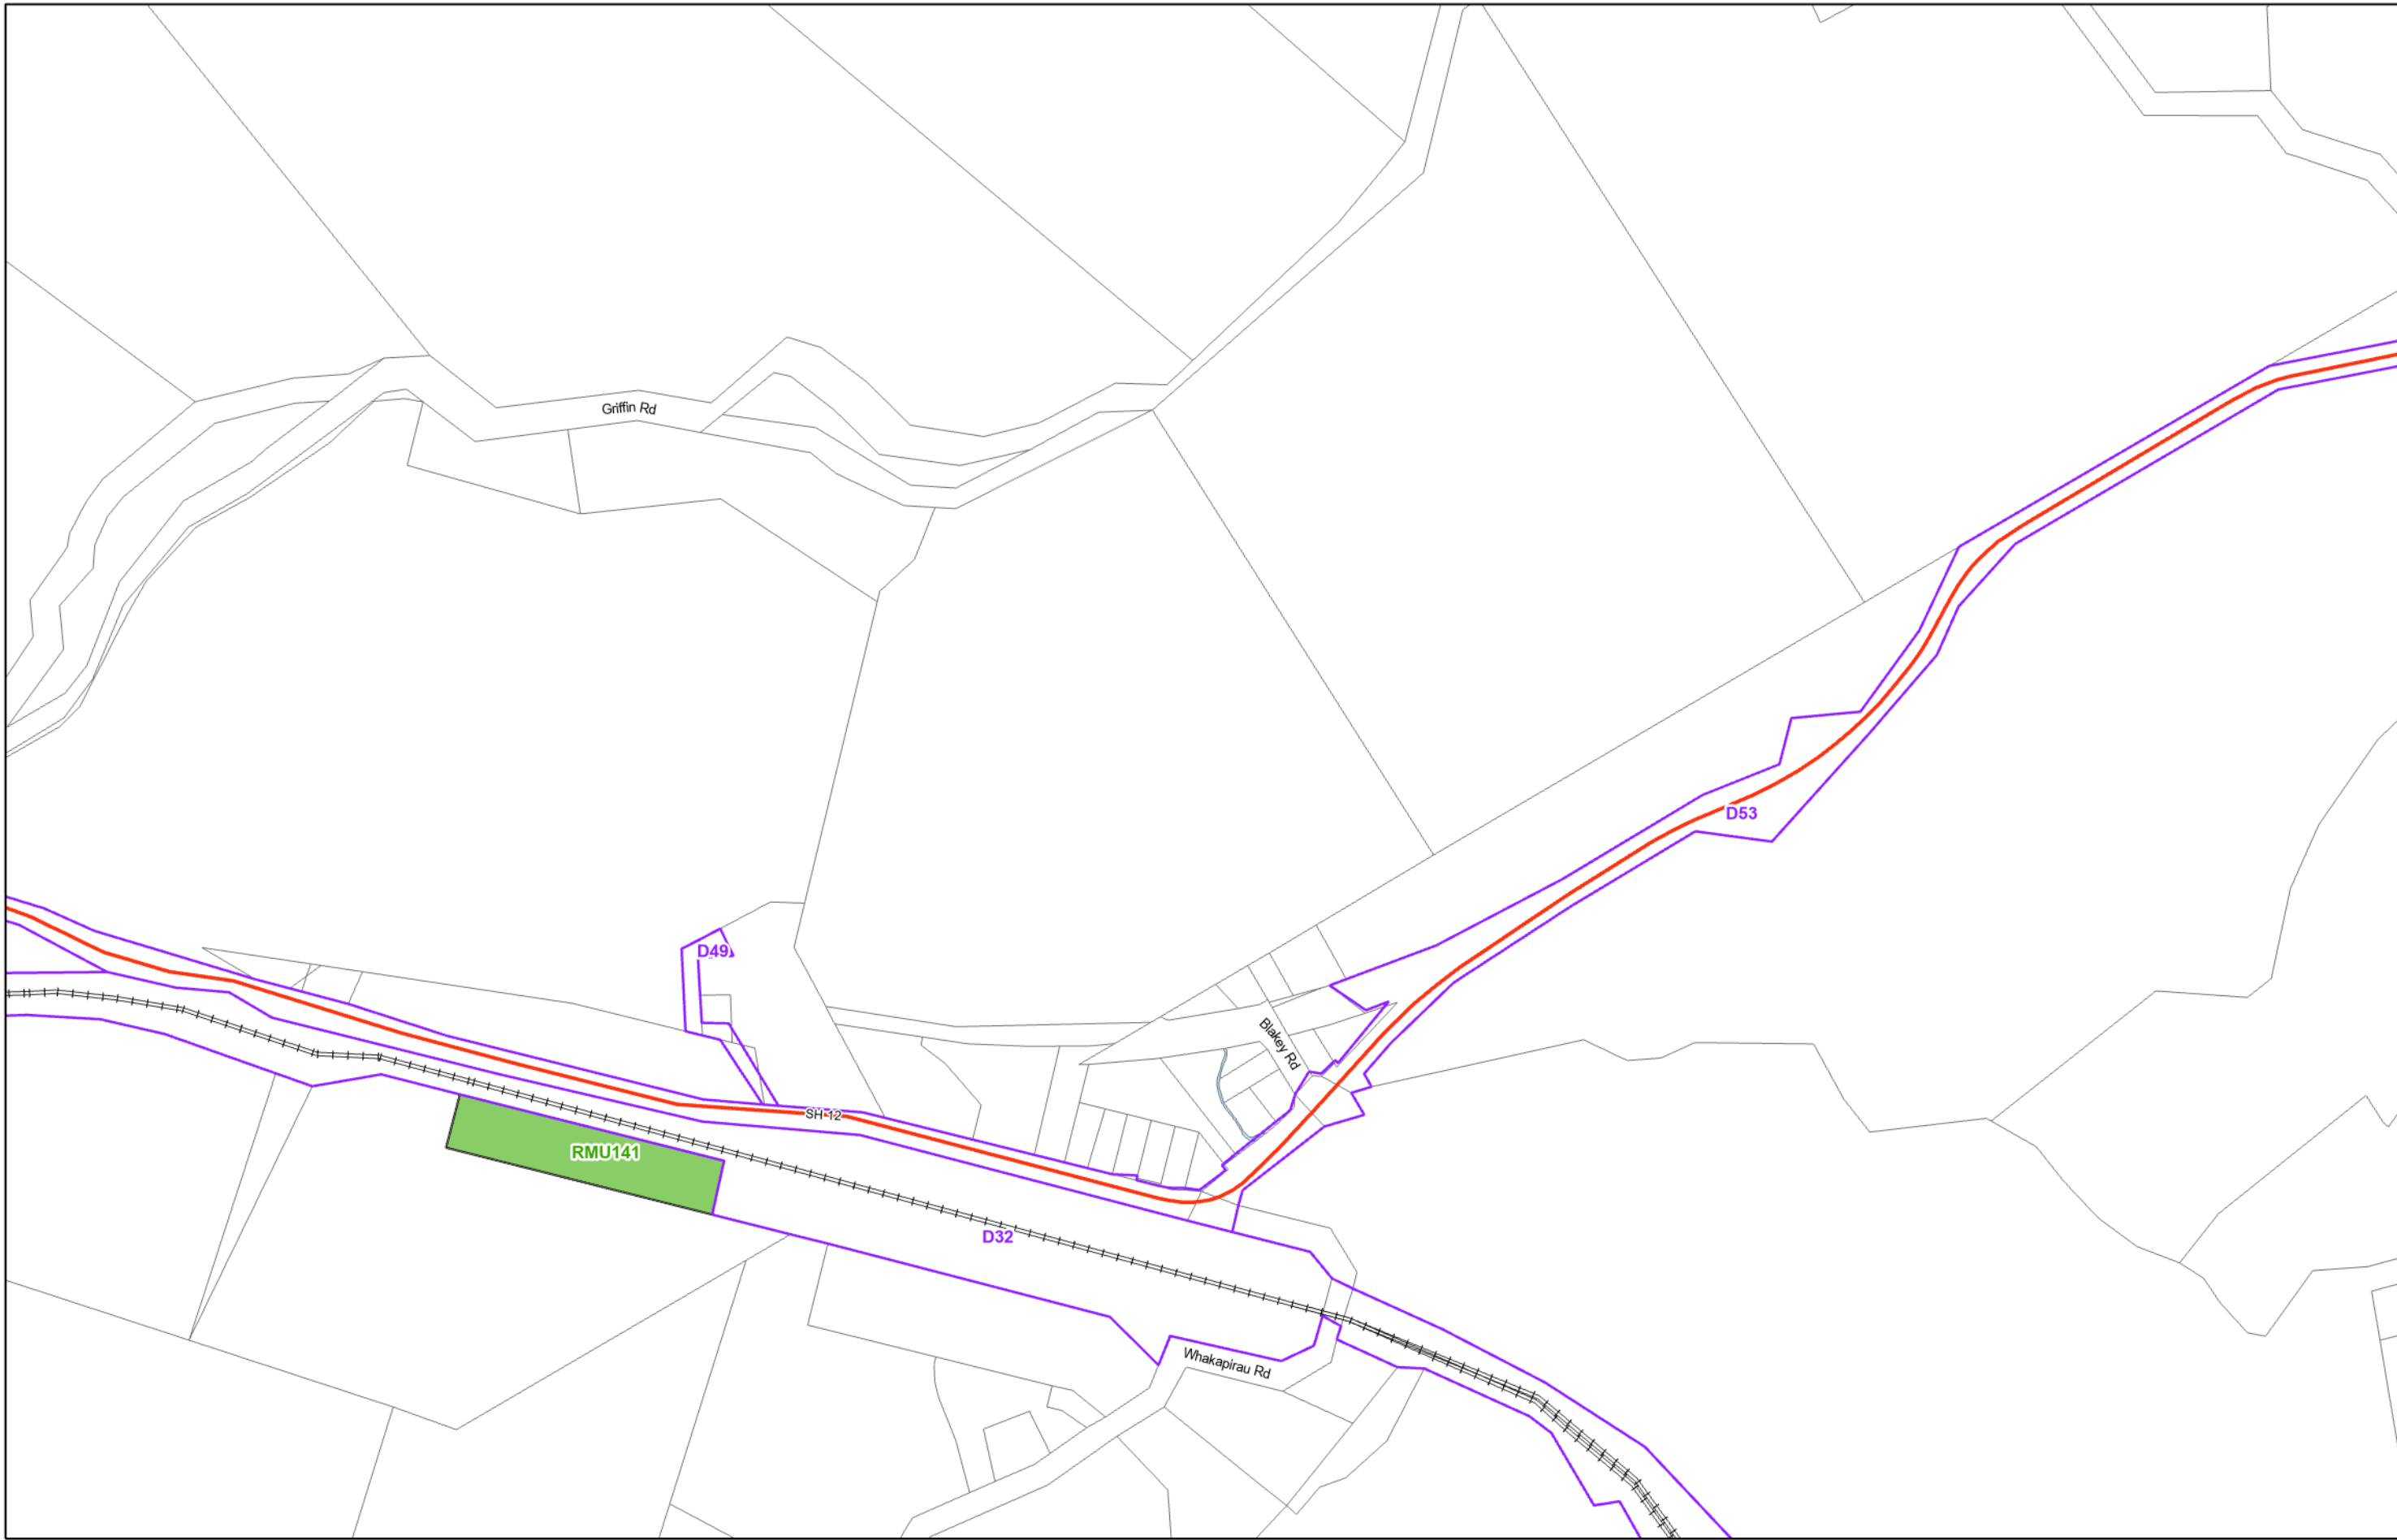

(C) Crown Copyright Reserved.

KAIPARA DISTRICT PLAN - OPERATIVE NOVEMBER 2013

**Map Series Two
Sites, Features and Units Maungaturoto**