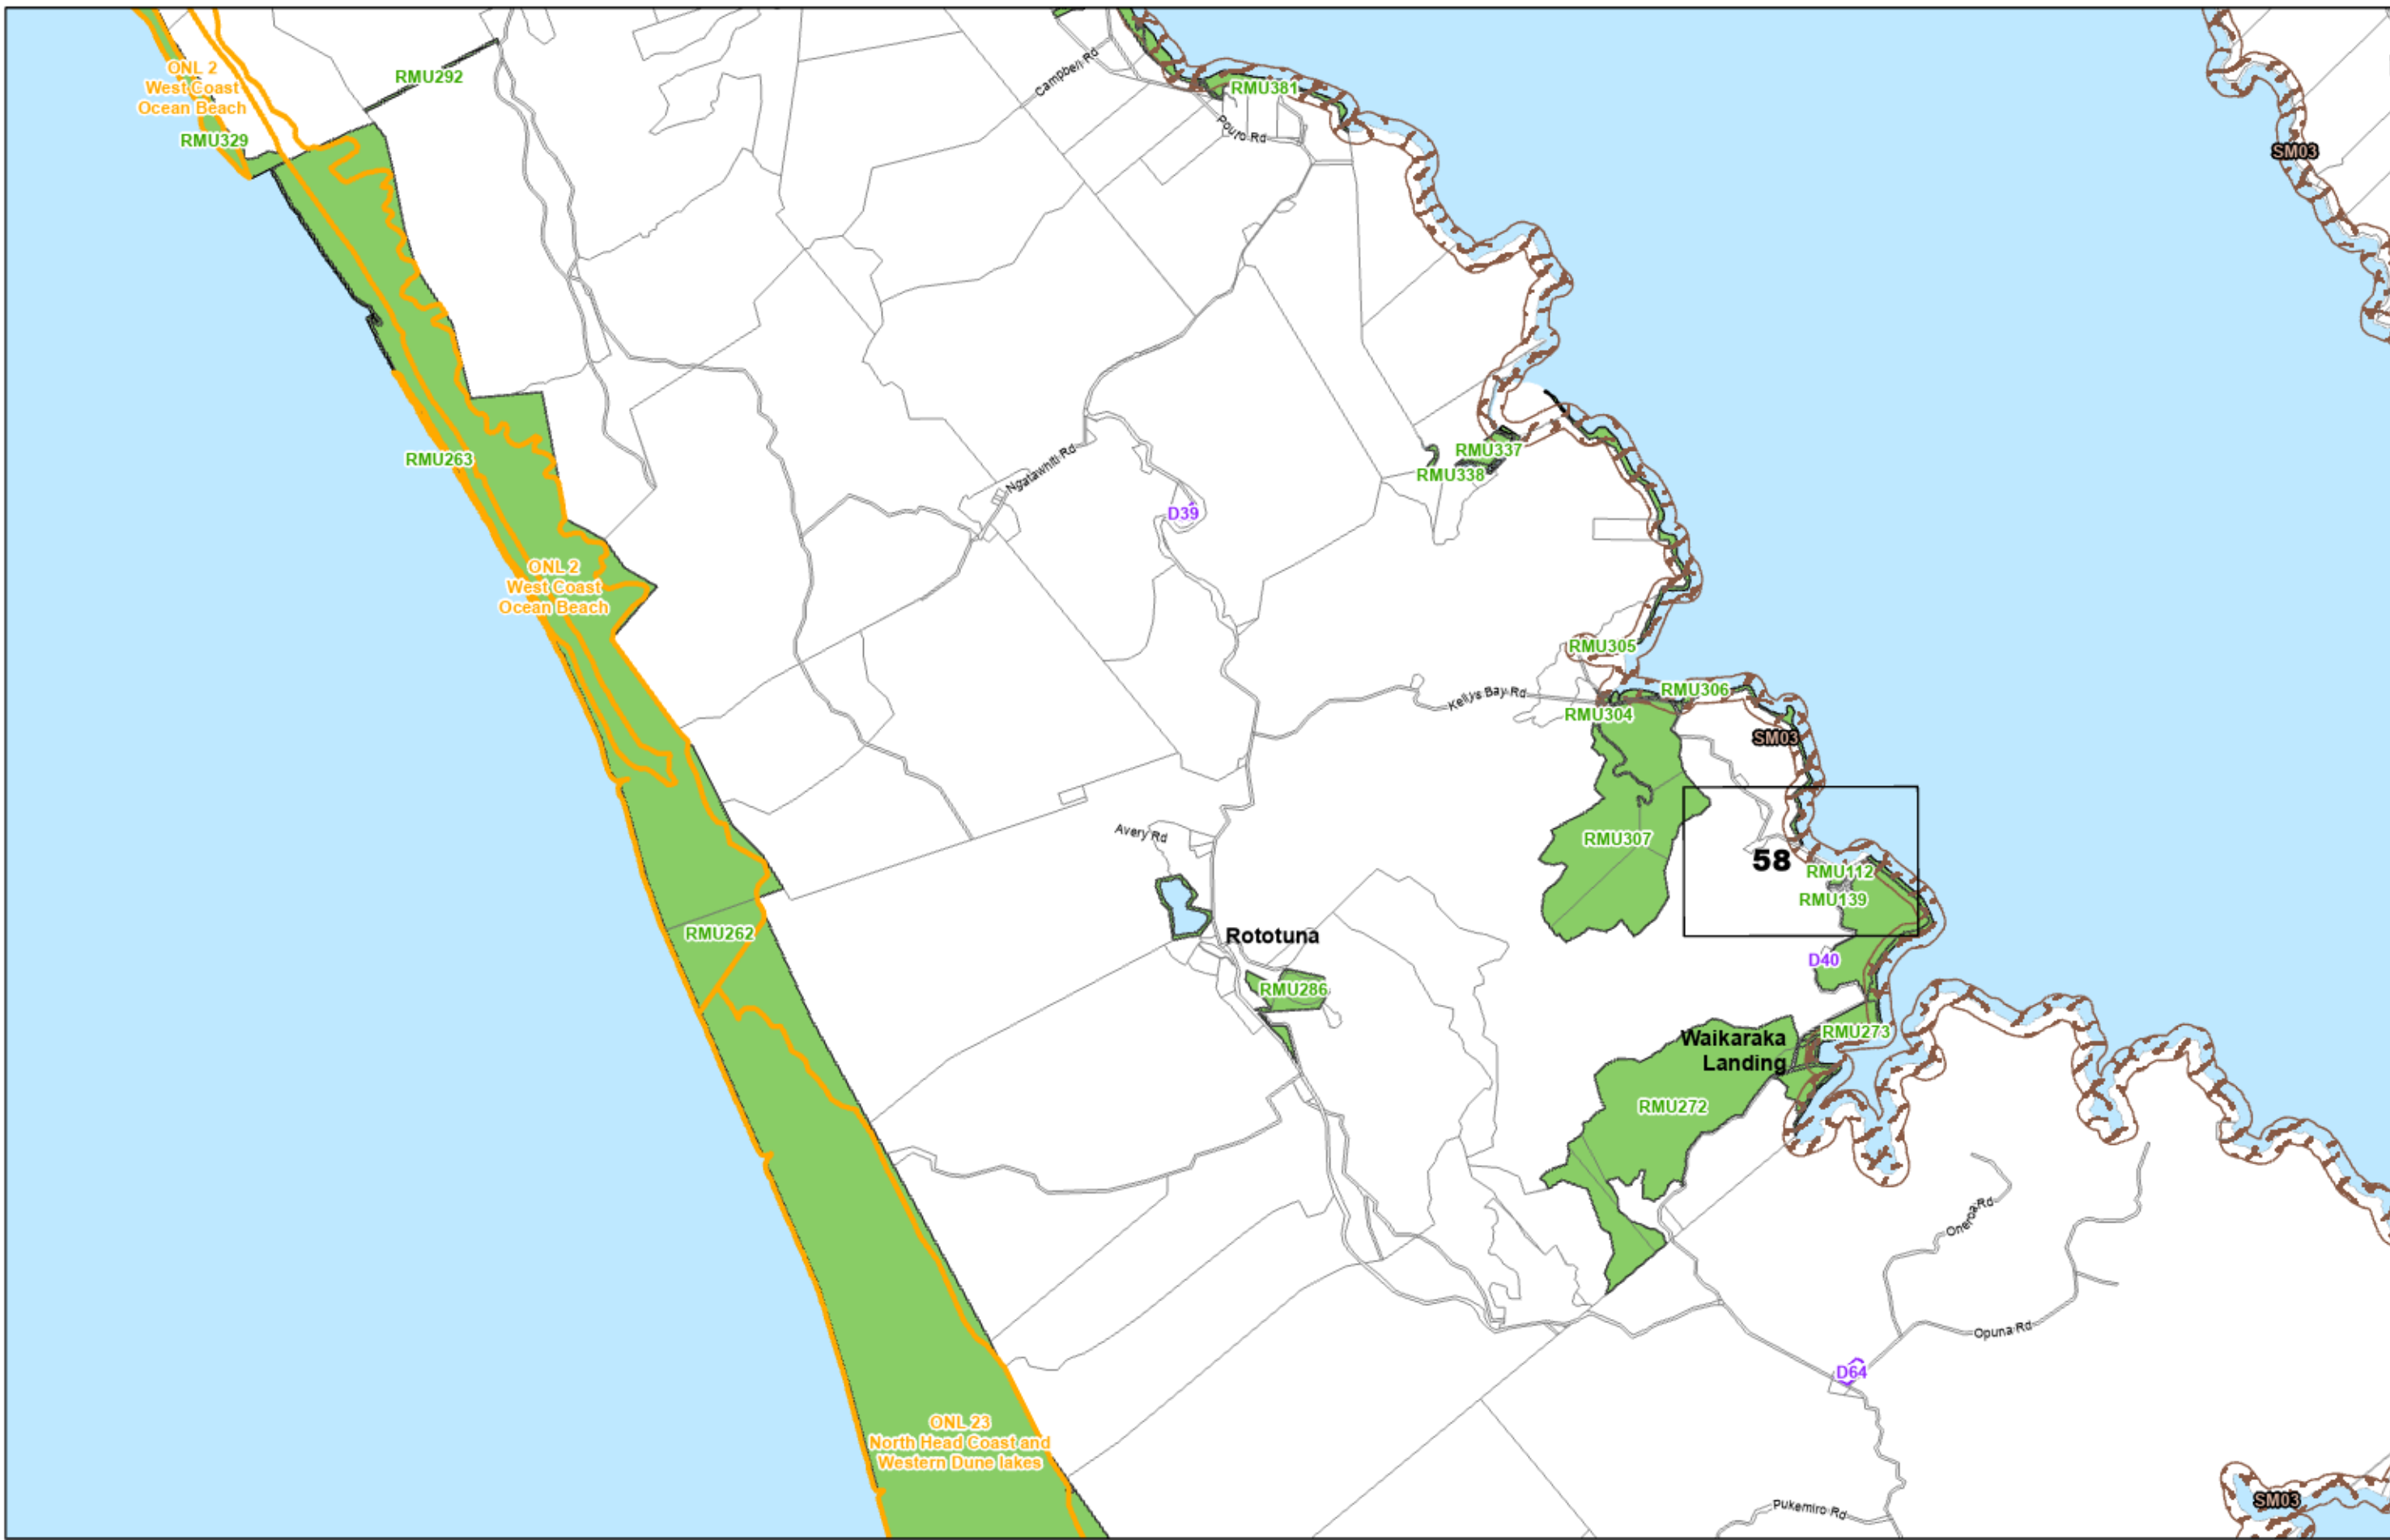

(C) Crown Copyright Reserved.
Transpower New Zealand makes no representations about the suitability of any information supplied to Kaipara District Council for any purpose. All Intellectual property rights in this Database layer and the data in it belong exclusively to Transpower. While all reasonable efforts have been made to ensure that up-to-date information is provided to Kaipara District Council, Transpower New Zealand accepts no responsibility for any errors, omissions or inaccuracies in the information.
Cadastre from 19 March 2021.

KAIPARA DISTRICT PLAN
Map Series Two
Sites, Features and Units