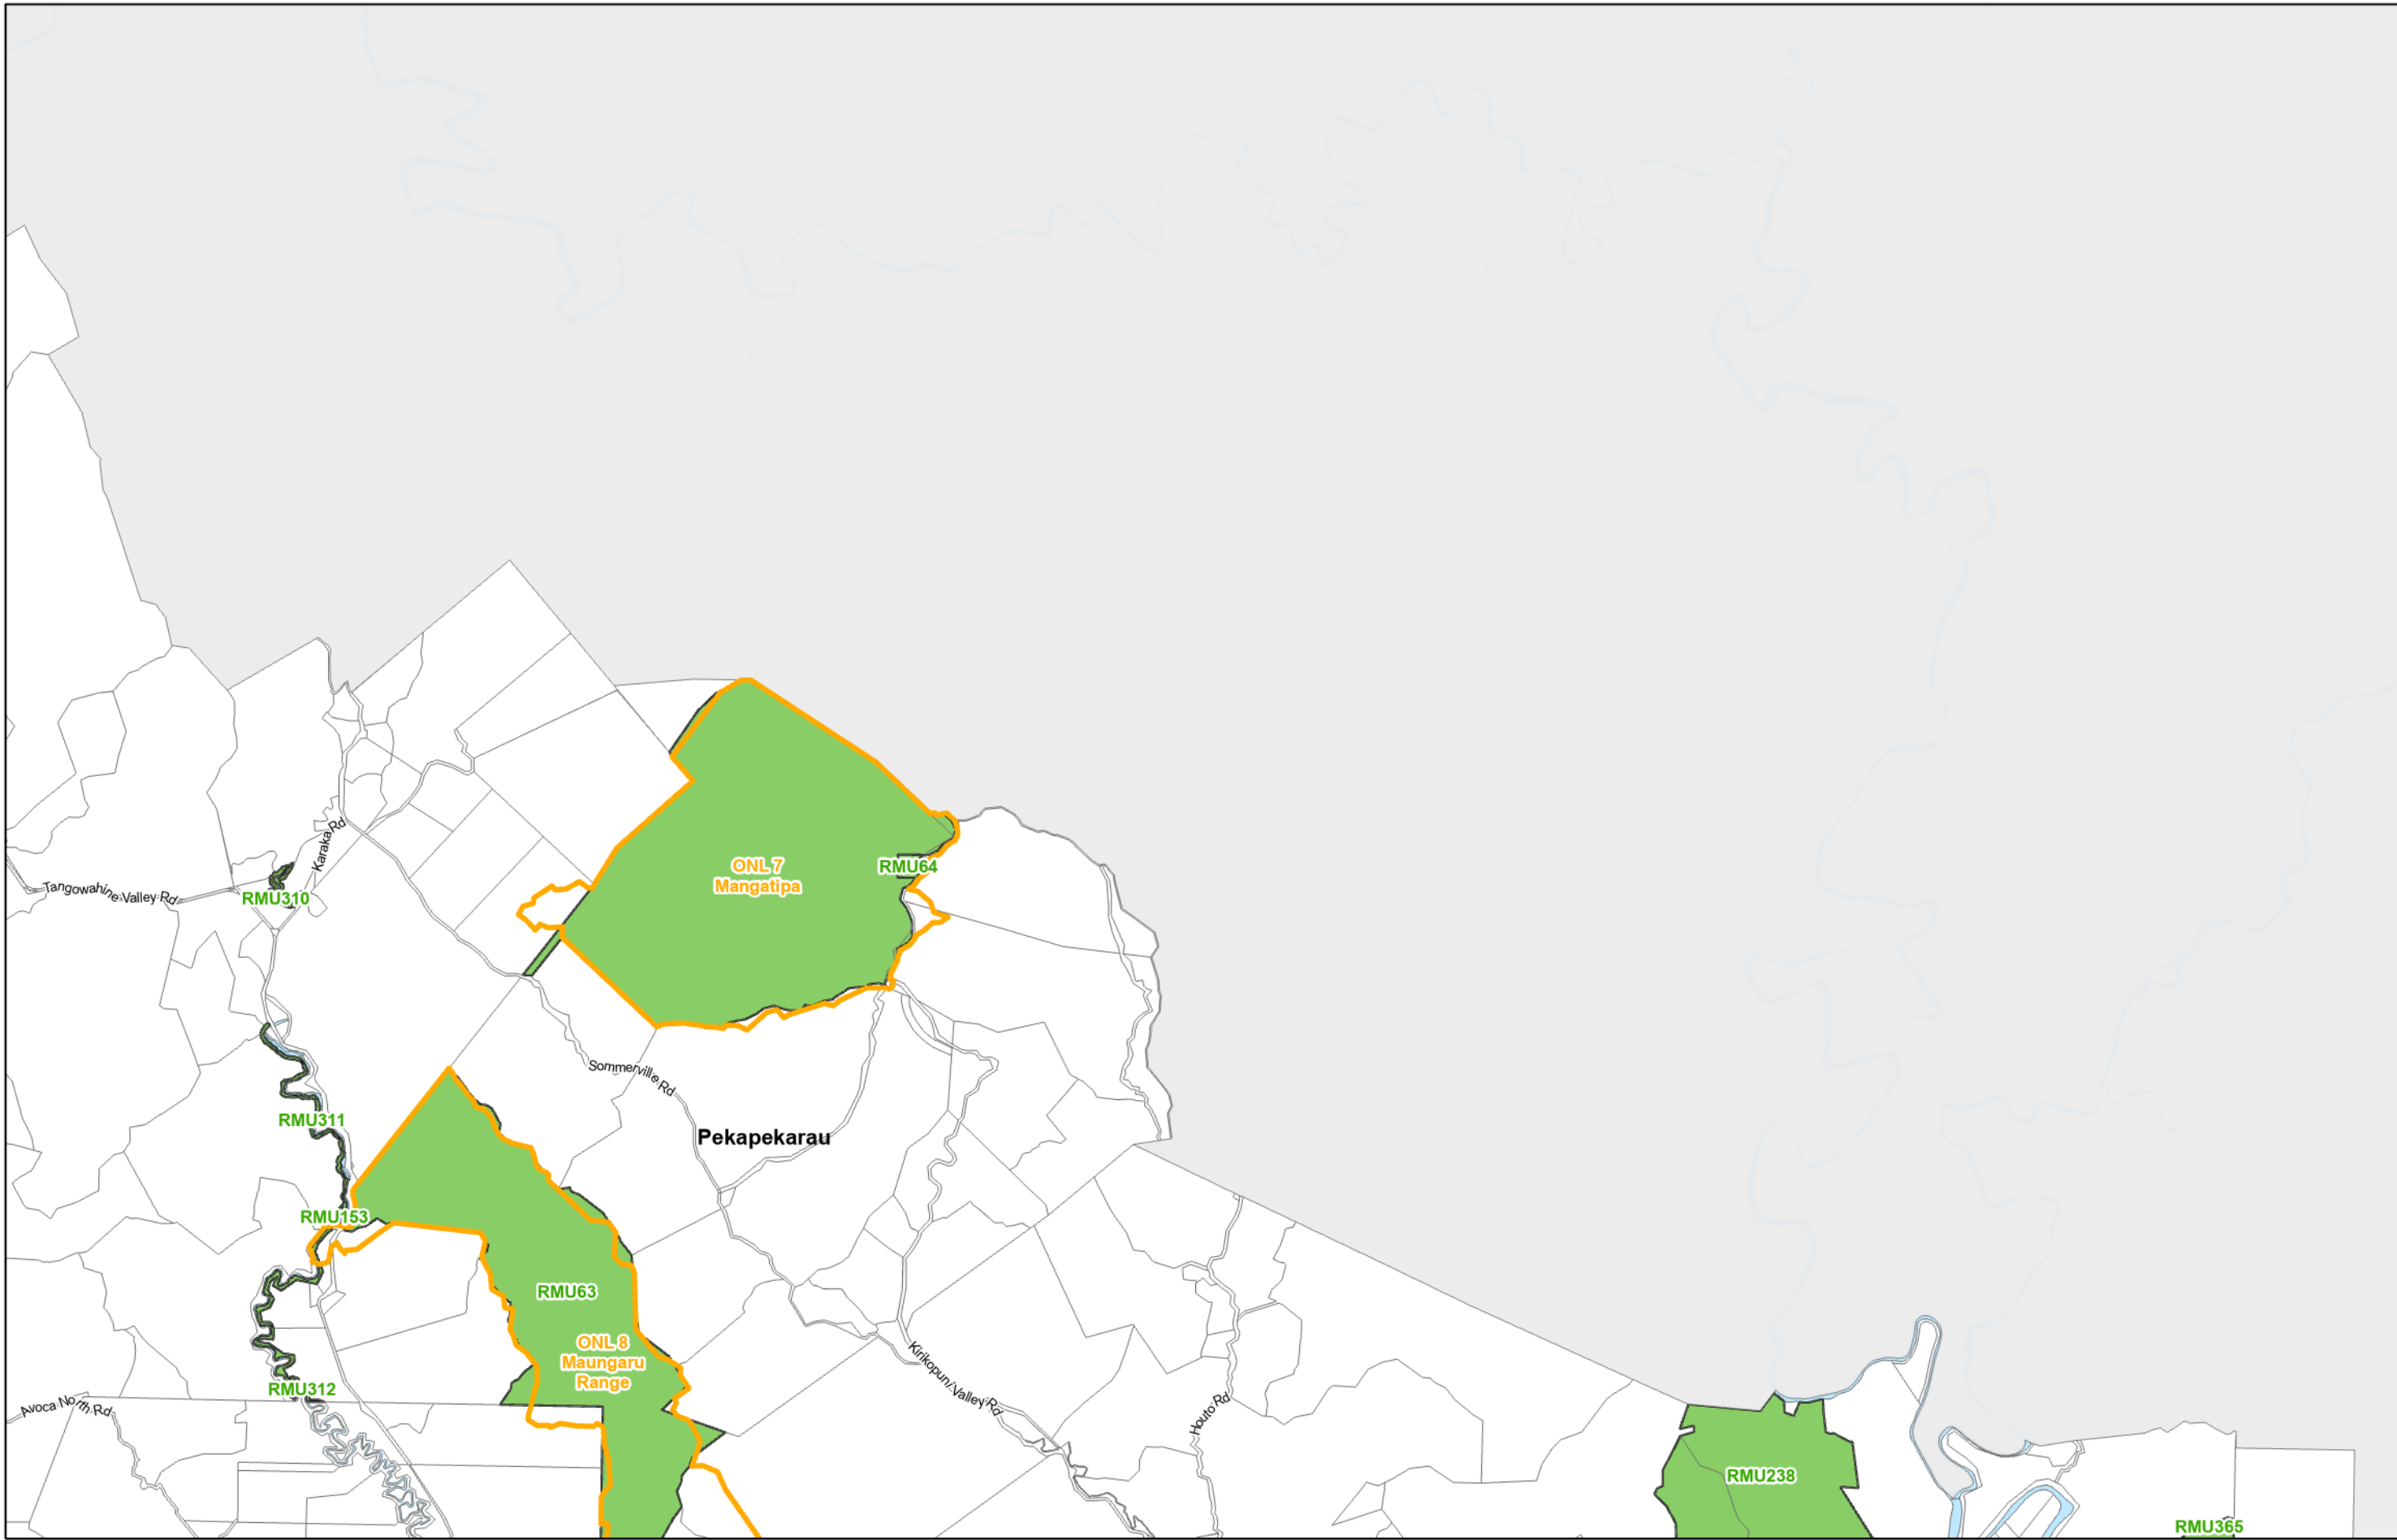

(C) Crown Copyright Reserved.
Transpower New Zealand makes no representations about the suitability of any information supplied to Kaipara District Council for any purpose. All intellectual property rights in this Database layer and the data in it belong exclusively to Transpower. While all reasonable efforts have been made to ensure that up-to-date information is provided to Kaipara District Council, Transpower New Zealand accepts no responsibility for any errors, omissions or inaccuracies in the information.
Cadastre from 19 March 2021.

KAIPARA DISTRICT PLAN - OPERATIVE NOVEMBER 2013

**Map Series Two
Sites, Features and Units**