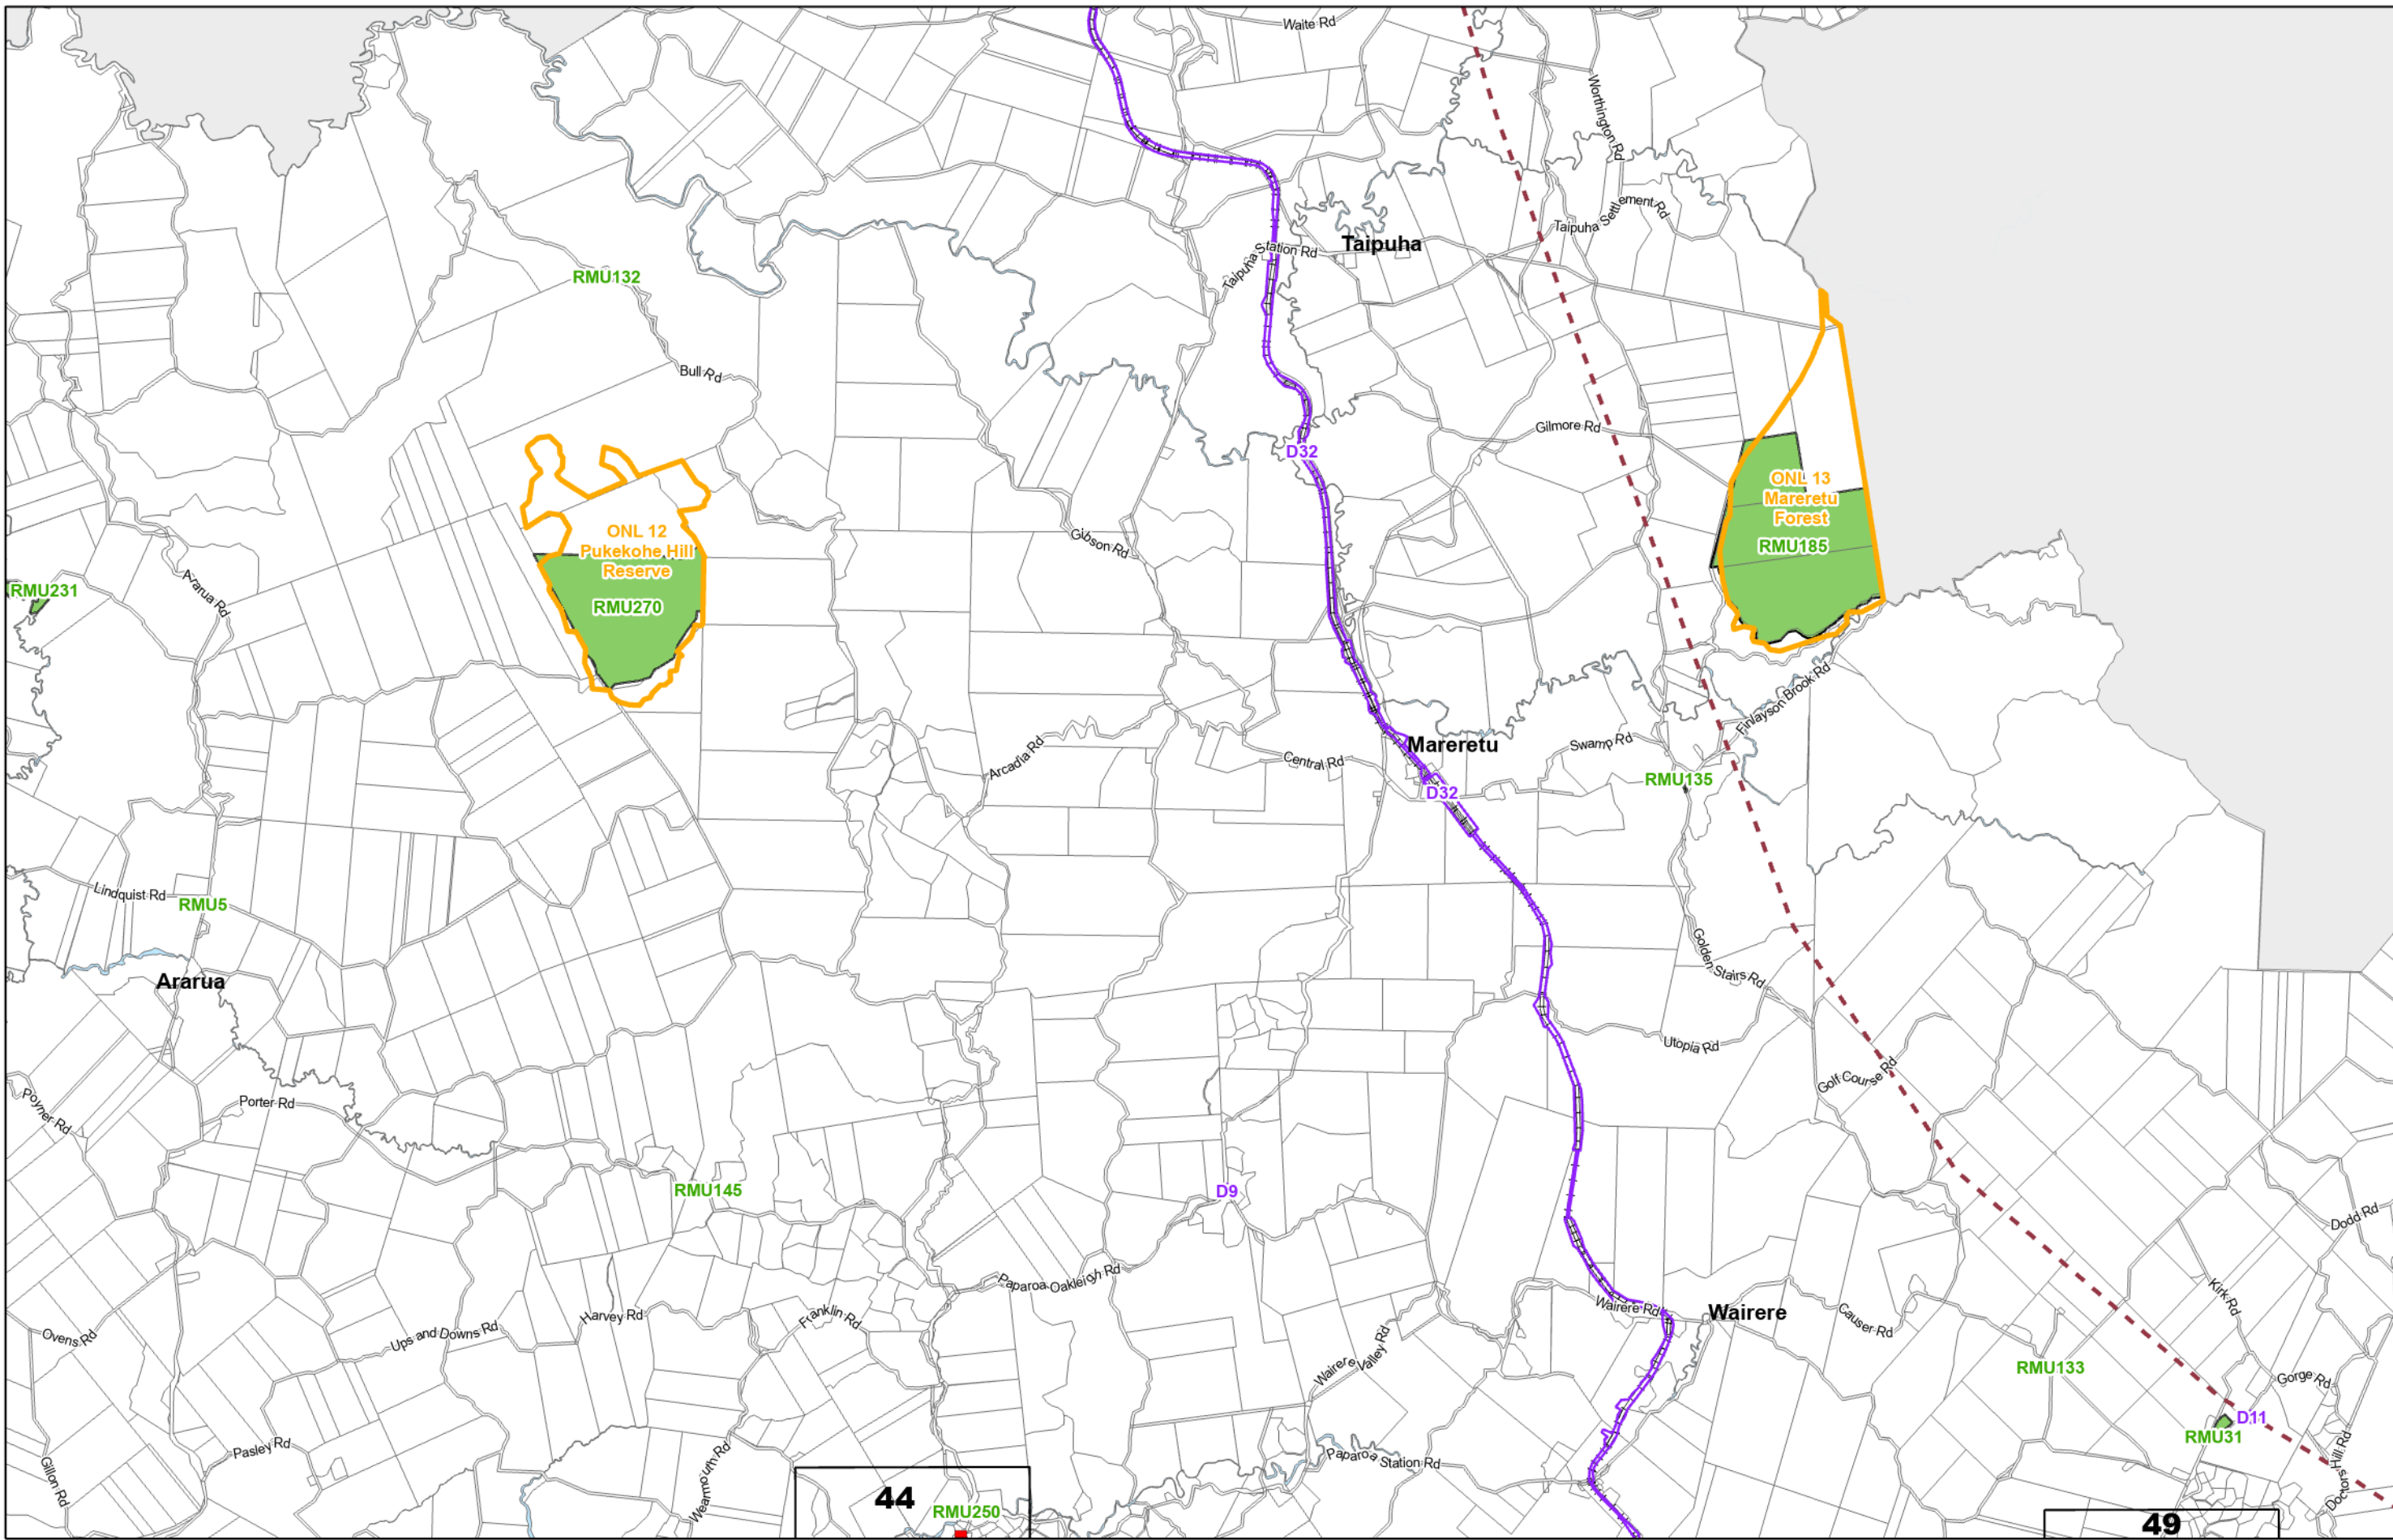

(C) Crown Copyright Reserved.
Transpower New Zealand makes no representations about the suitability of any information supplied to Kaipara District Council for any purpose. All intellectual property rights in this Database layer and the data in it belong exclusively to Transpower. While all reasonable efforts have been made to ensure that up-to-date information is provided to Kaipara District Council, Transpower New Zealand accepts no responsibility for any errors, omissions or inaccuracies in the information.
Cadastre from 19 March 2021.

KAIPARA DISTRICT PLAN - OPERATIVE NOVEMBER 2013

**Map Series Two
Sites, Features and Units**