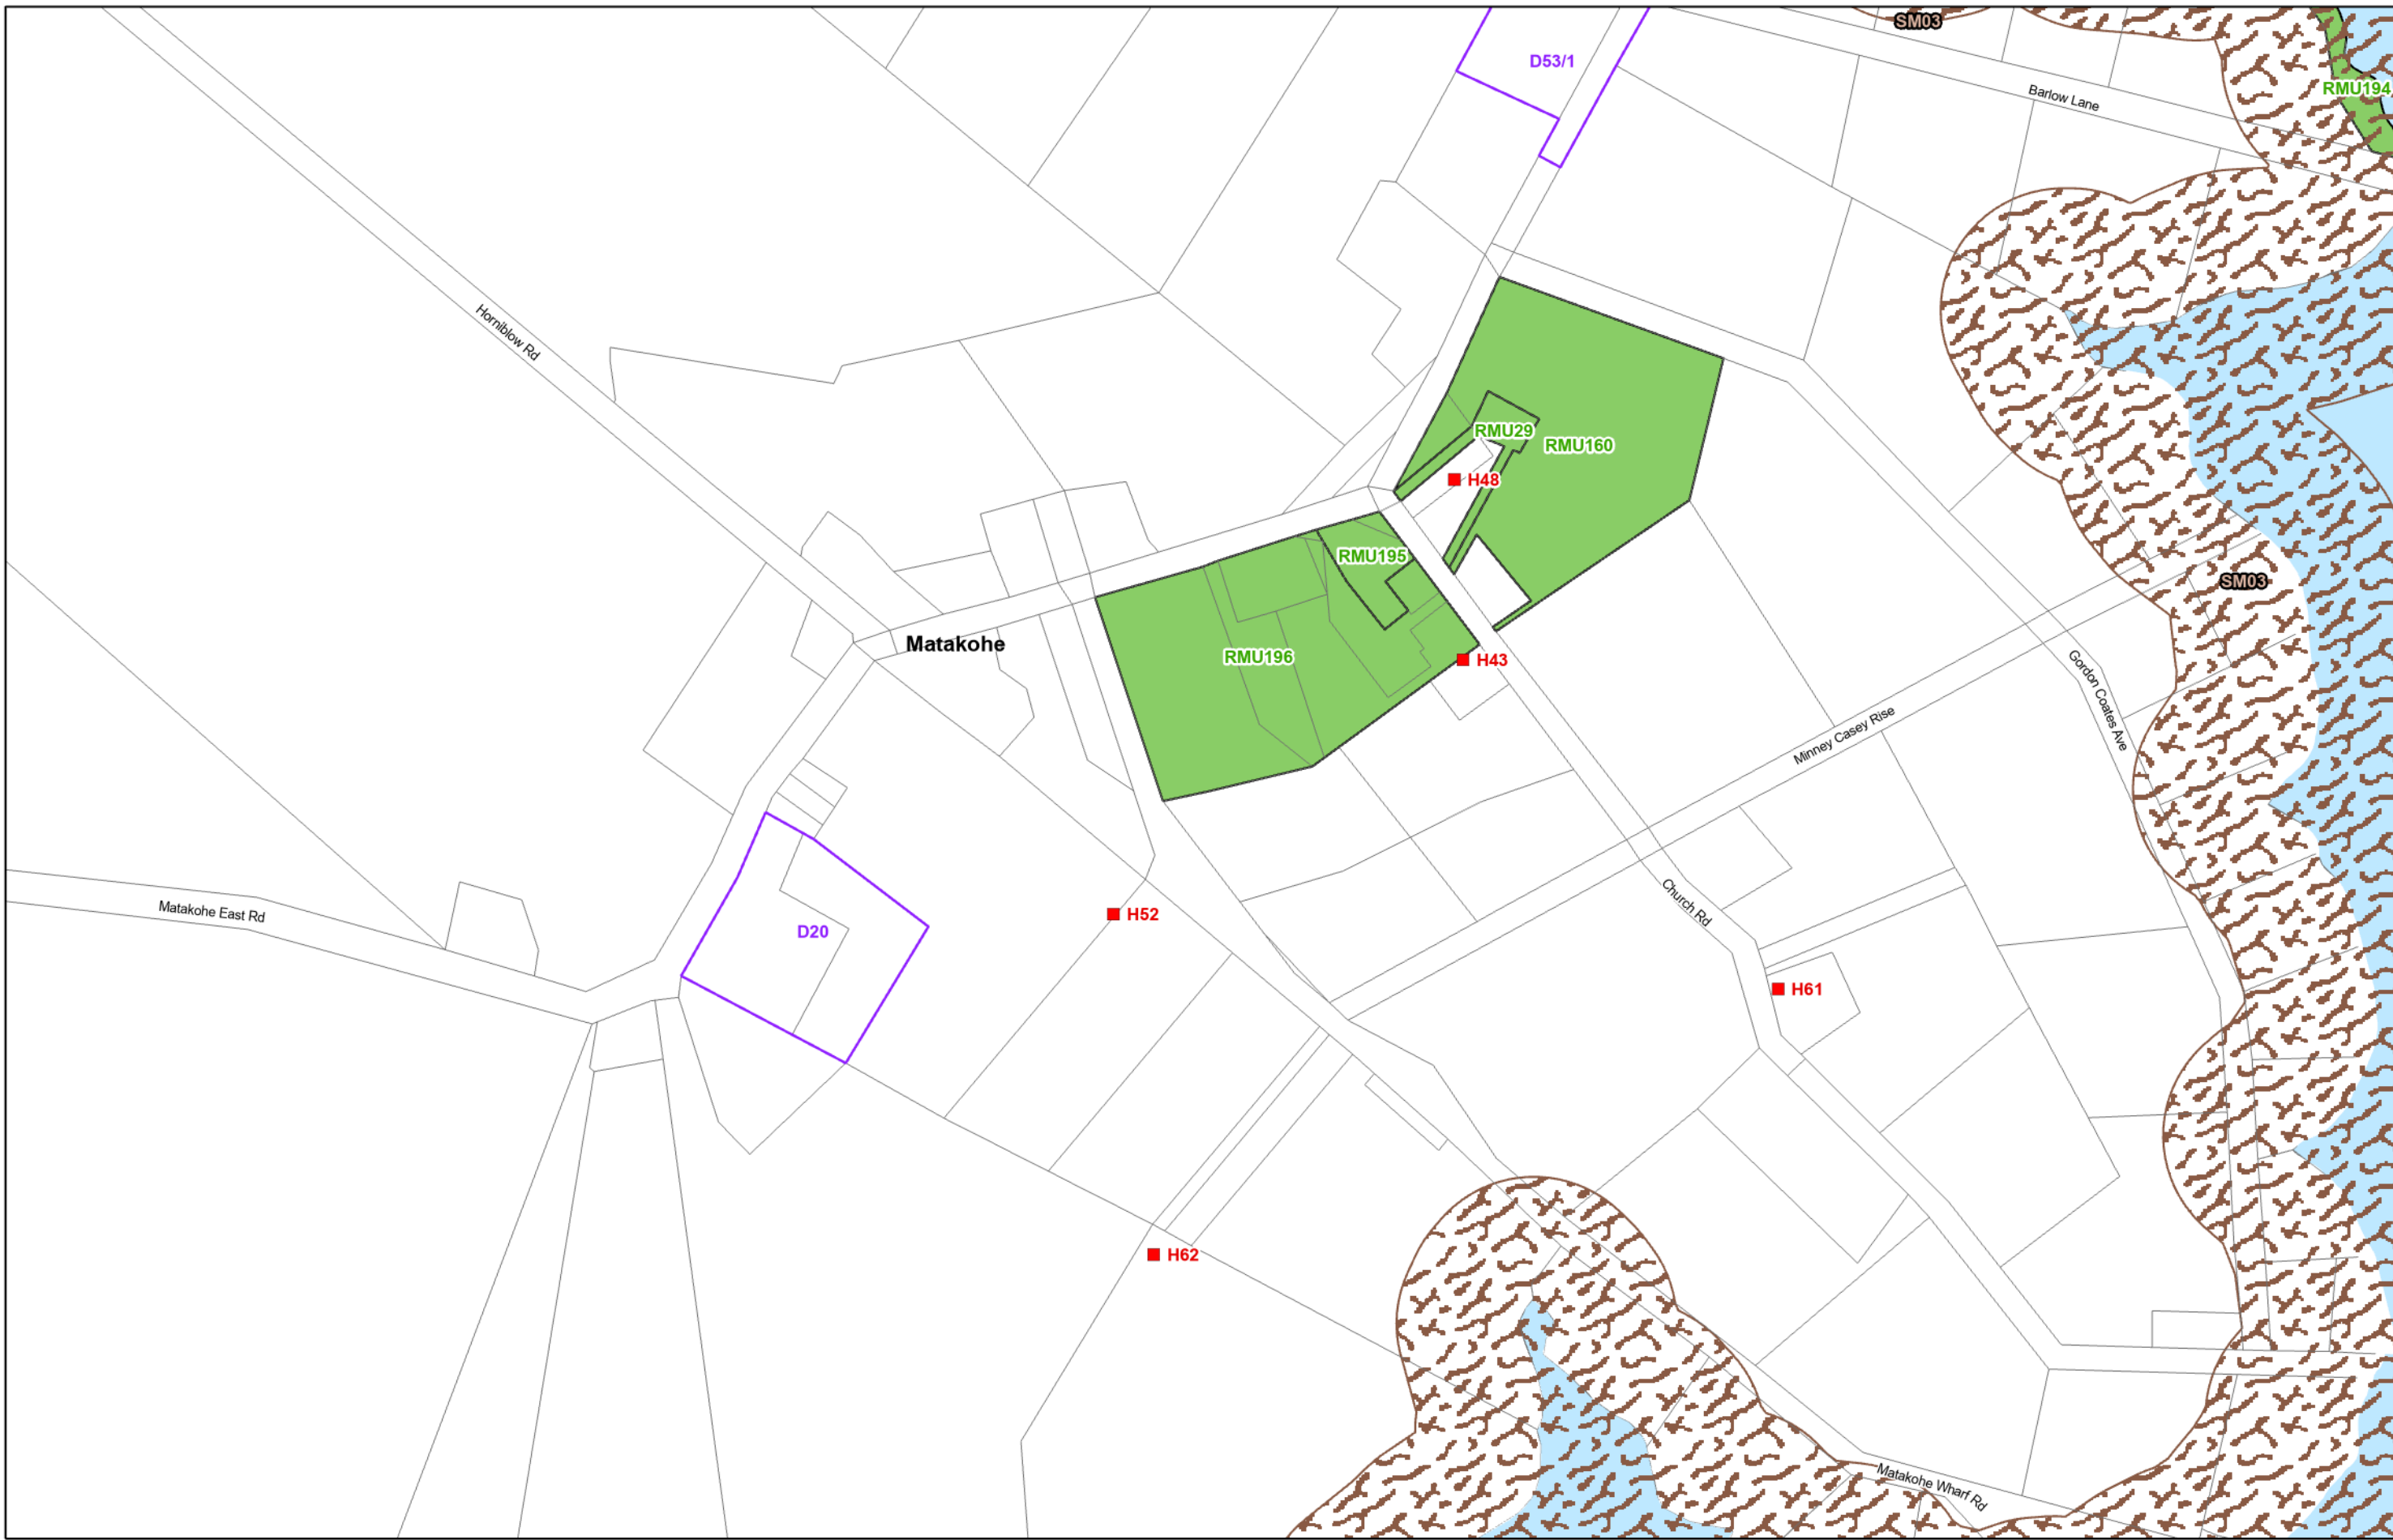

(C) Crown Copyright Reserved.

KAIPARA DISTRICT PLAN - OPERATIVE NOVEMBER 2013

**Map Series Two
Sites, Features and Units Matakoho**