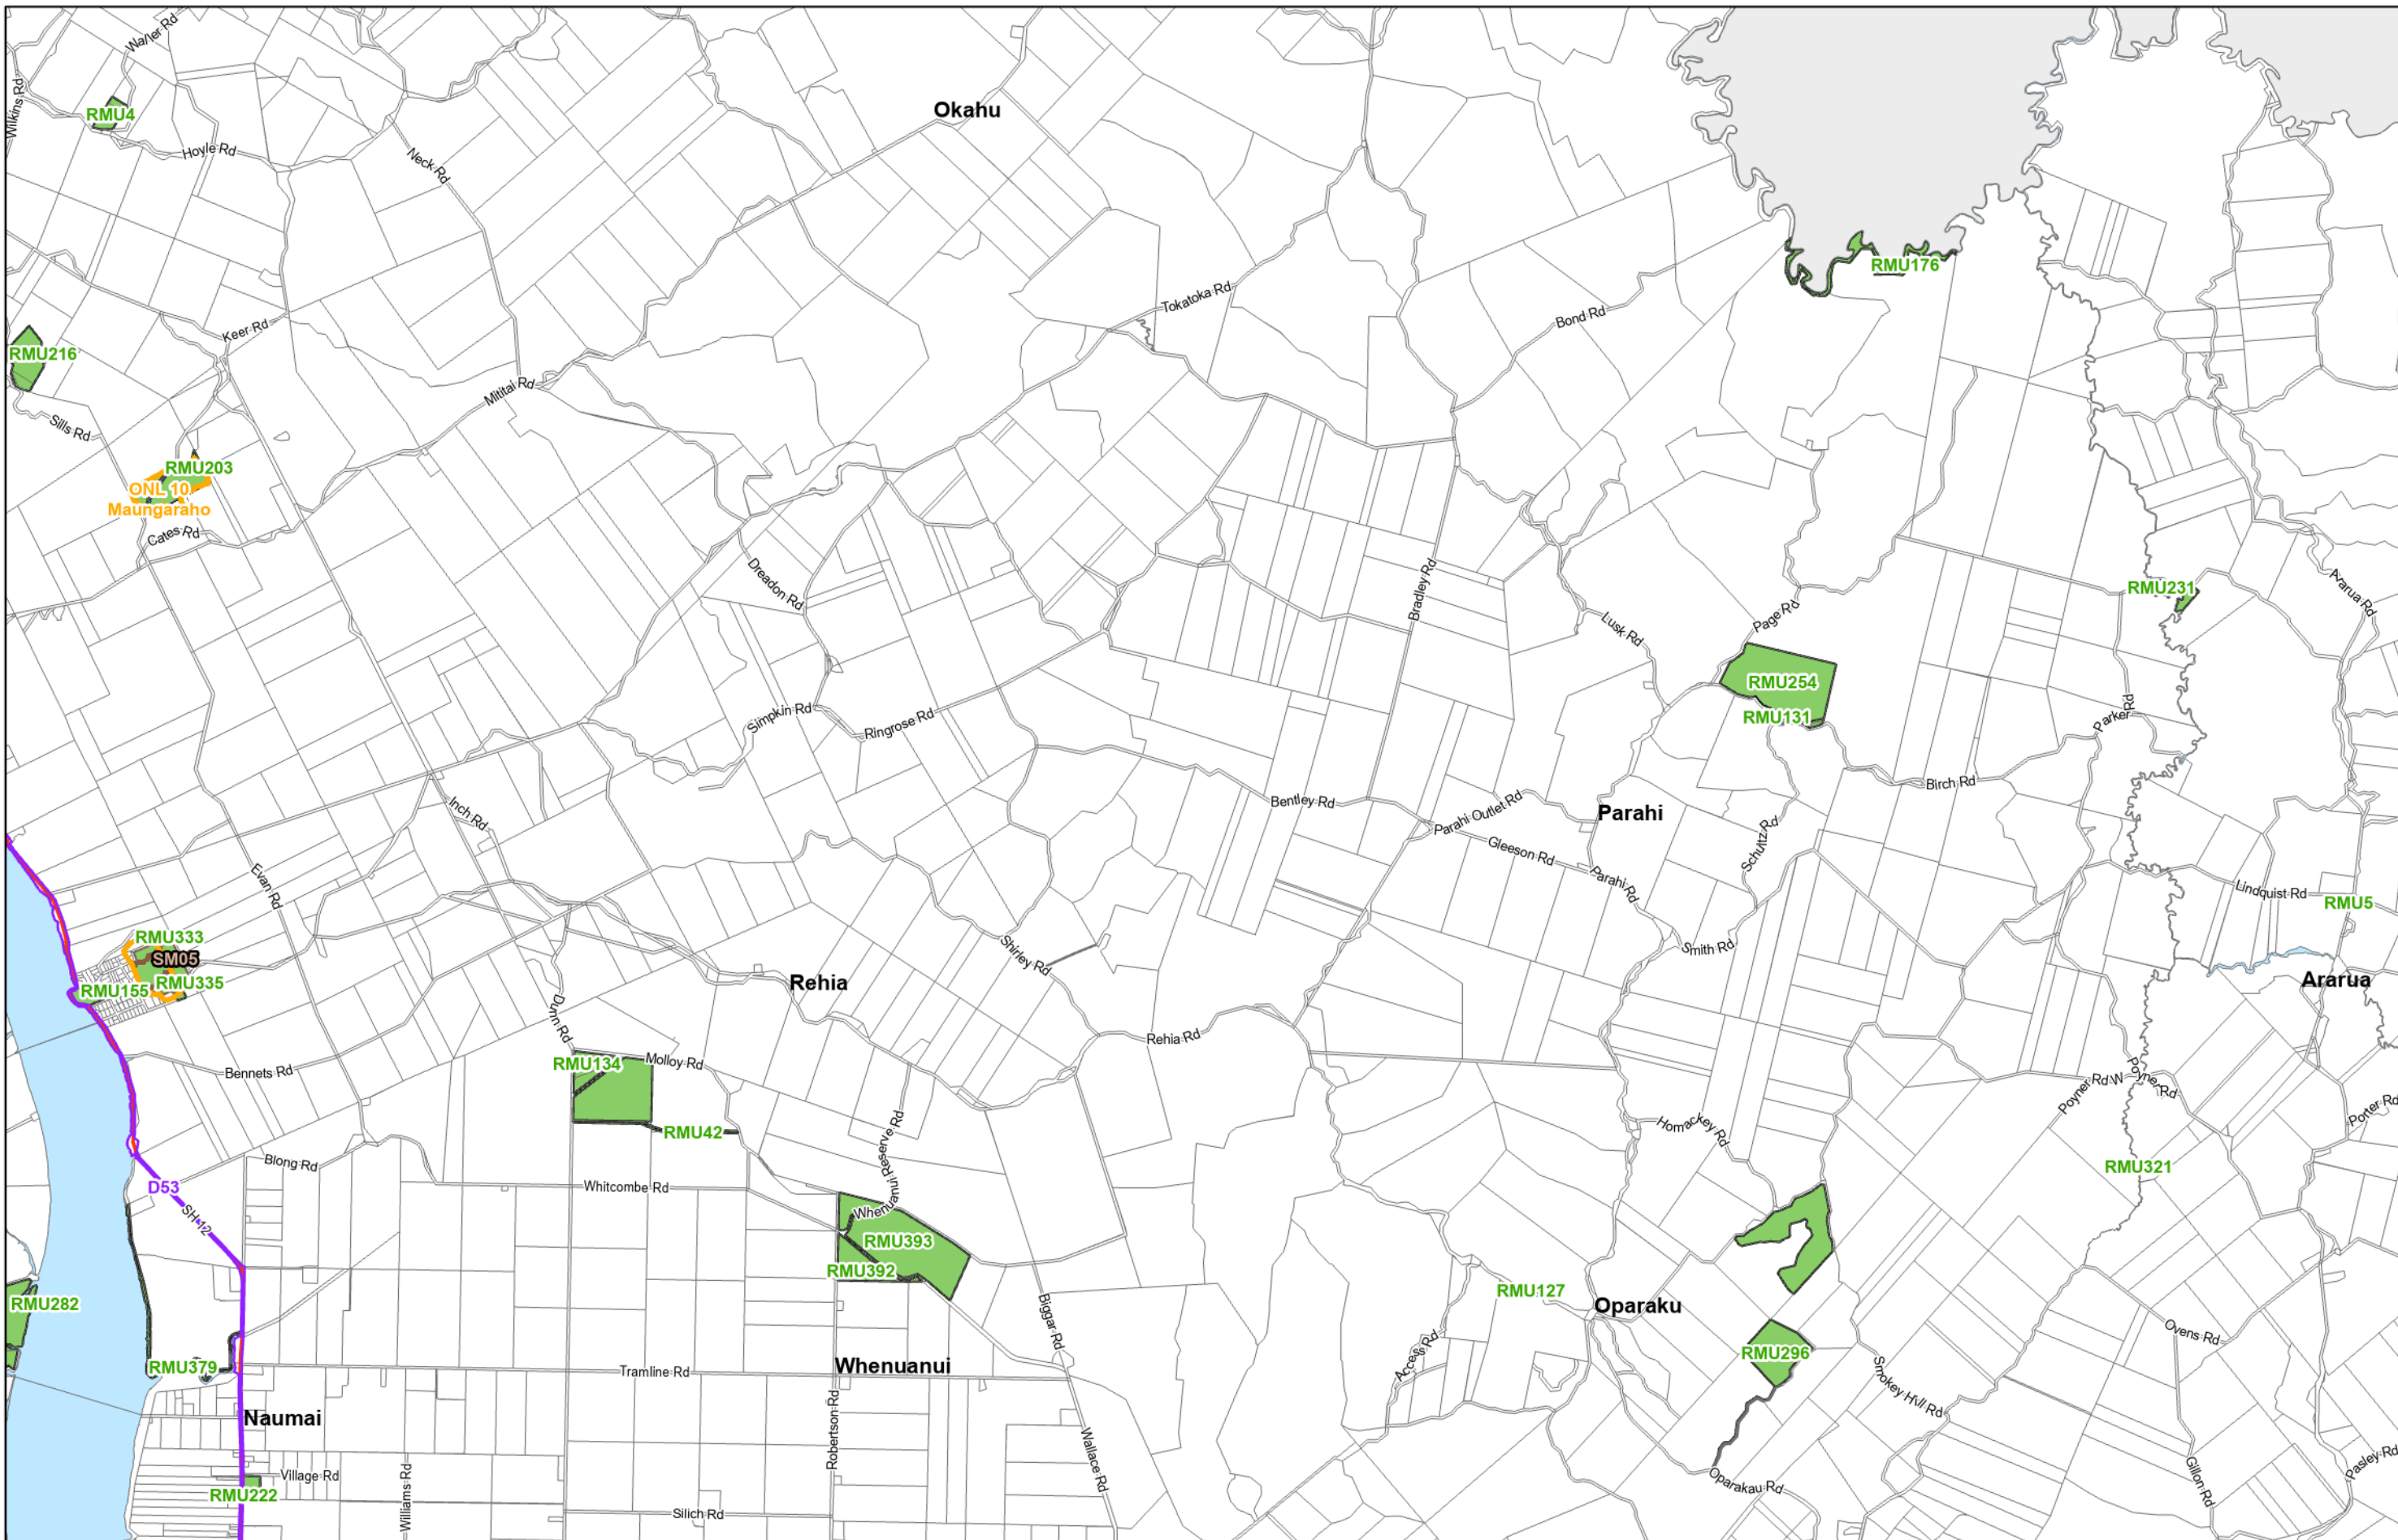

(C) Crown Copyright Reserved.
Transpower New Zealand makes no representations about the suitability of any information supplied to Kaipara District Council for any purpose. All intellectual property rights in this Database layer and the data in it belong exclusively to Transpower. While all reasonable efforts have been made to ensure that up-to-date information is provided to Kaipara District Council, Transpower New Zealand accepts no responsibility for any errors, omissions or inaccuracies in the information.
Cadastre from 19 March 2021.

KAIPARA DISTRICT PLAN - OPERATIVE NOVEMBER 2013

**Map Series Two
Sites, Features and Units**