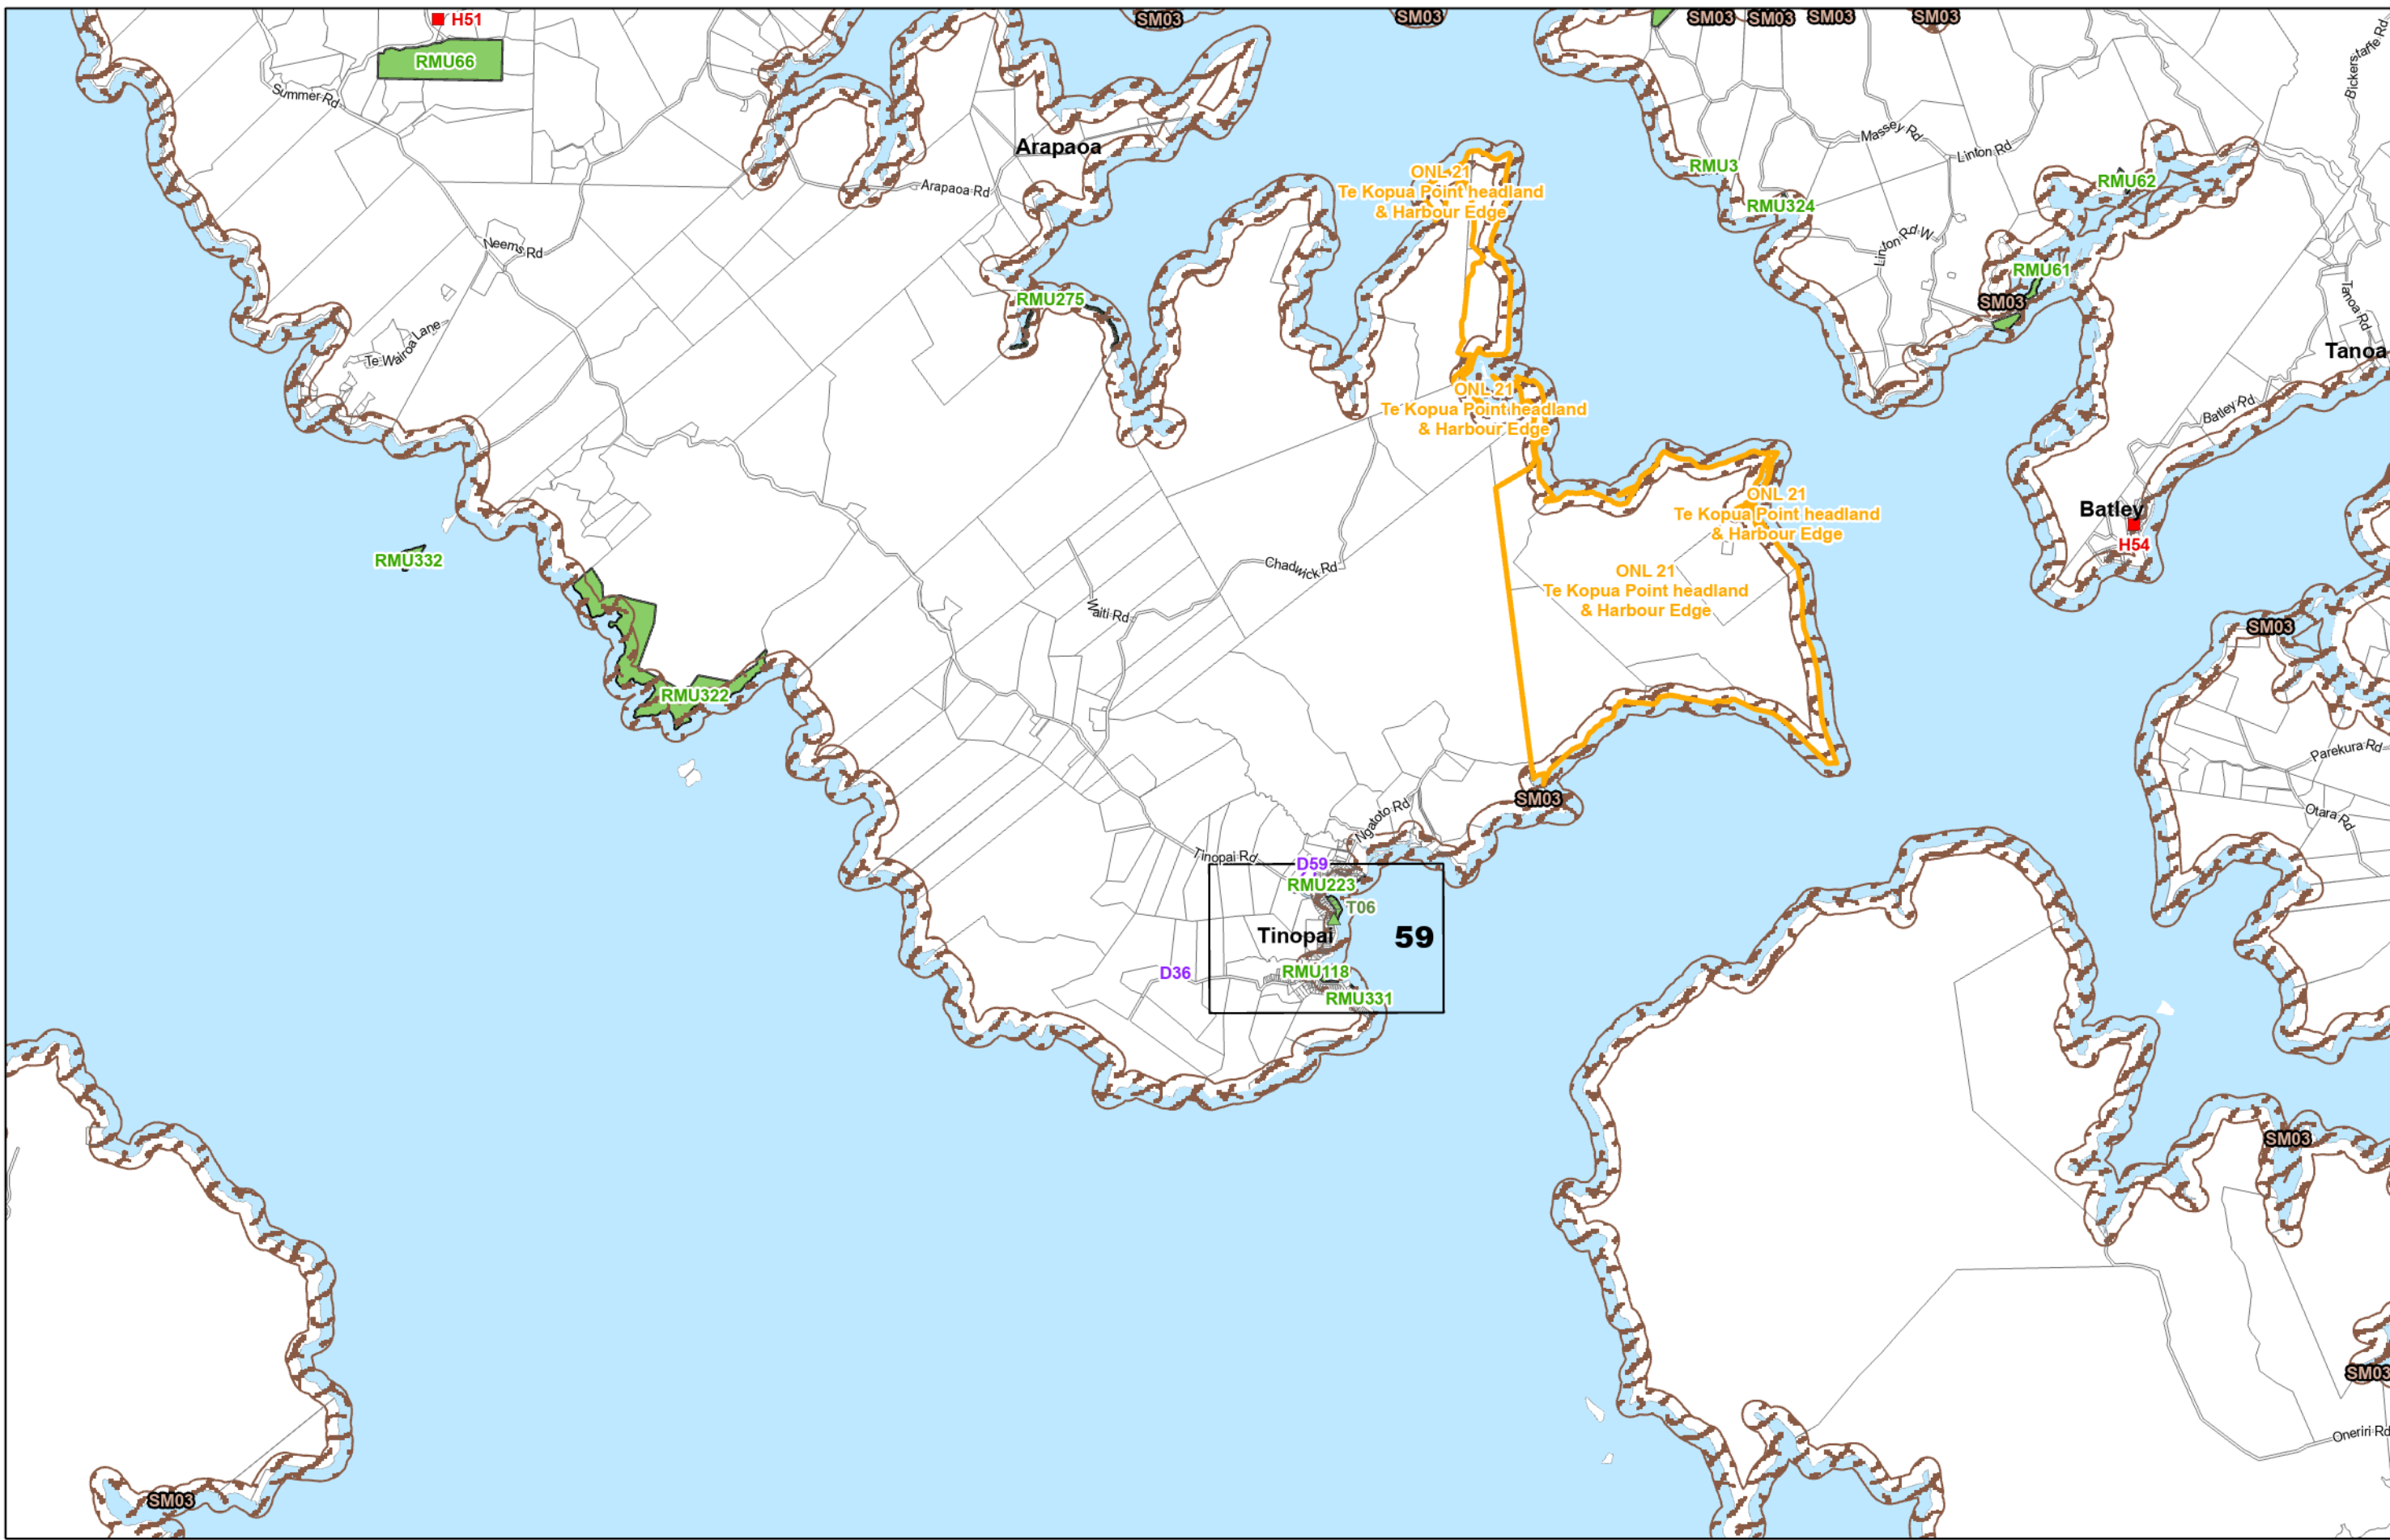

(C) Crown Copyright Reserved.
Transpower New Zealand makes no representations about the suitability of any information supplied to Kaipara District Council for any purpose. All intellectual property rights in this Database layer and the data in it belong exclusively to Transpower. While all reasonable efforts have been made to ensure that up-to-date information is provided to Kaipara District Council, Transpower New Zealand accepts no responsibility for any errors, omissions or inaccuracies in the information.
Cadastre from 19 March 2021.

KAIPARA DISTRICT PLAN - OPERATIVE NOVEMBER 2013

**Map Series Two
Sites, Features and Units**