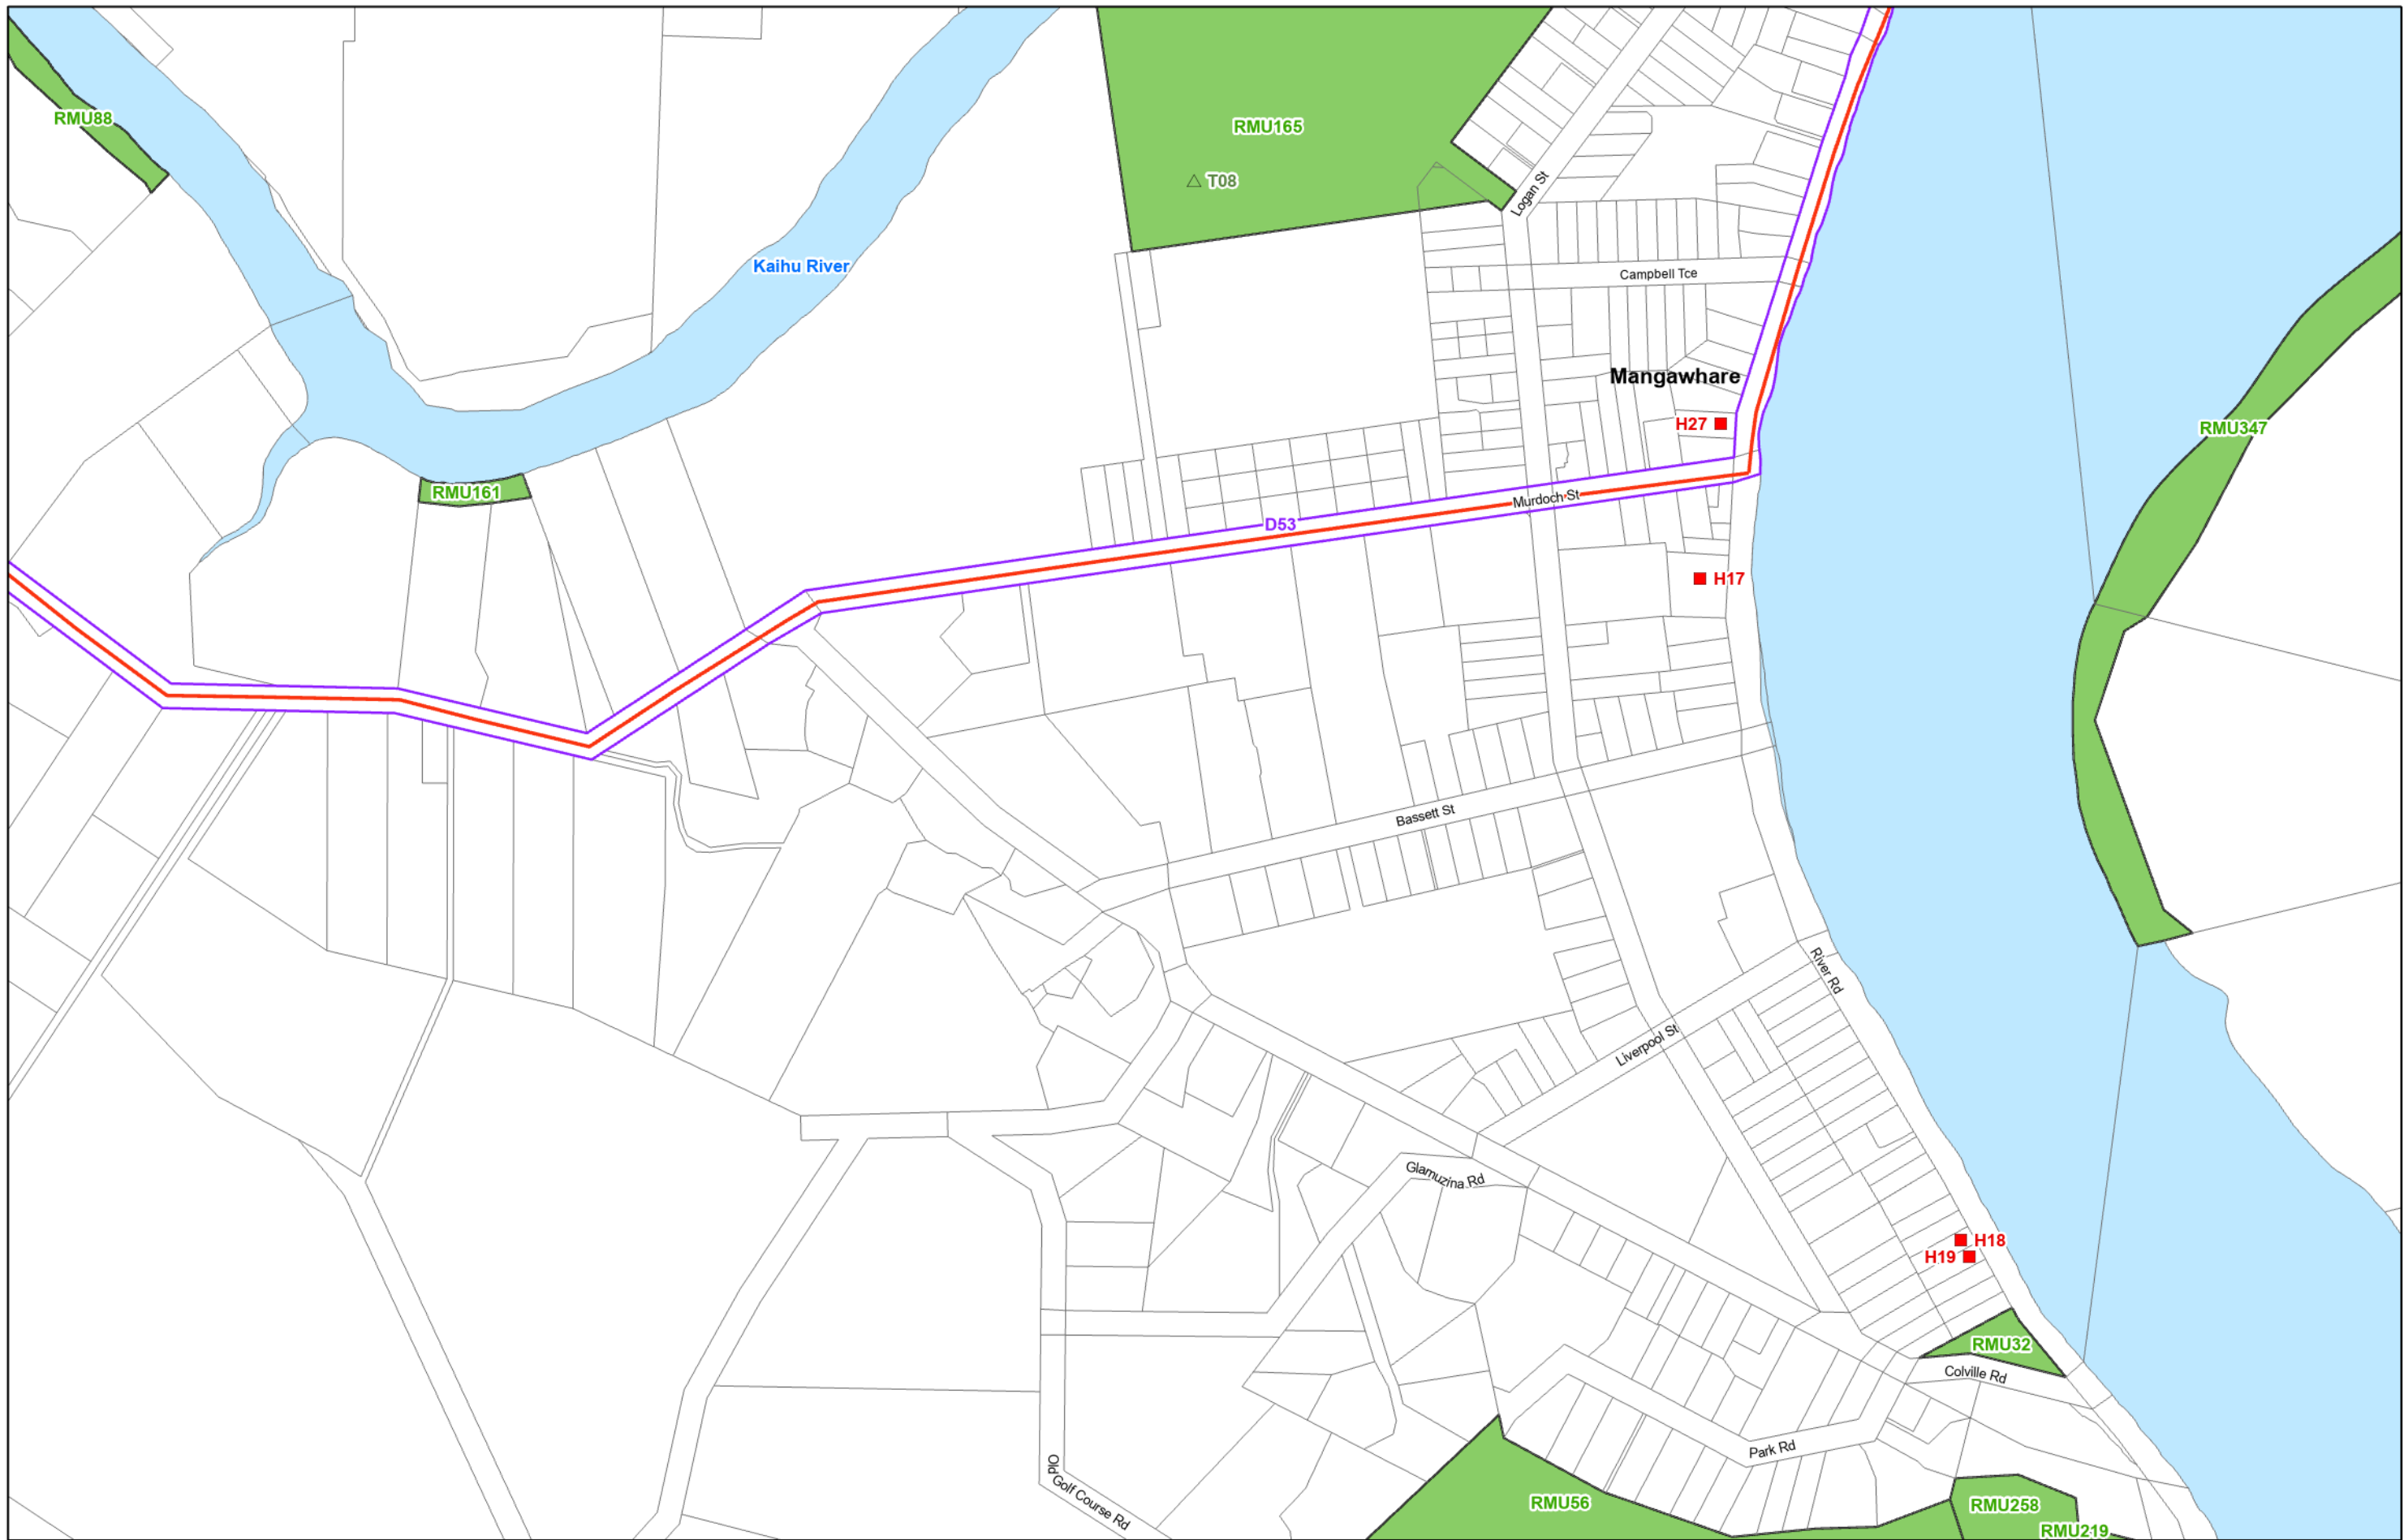

(C) Crown Copyright Reserved.

KAIPARA DISTRICT PLAN - OPERATIVE NOVEMBER 2013

**Map Series Two
Sites, Features and Units Dargaville**