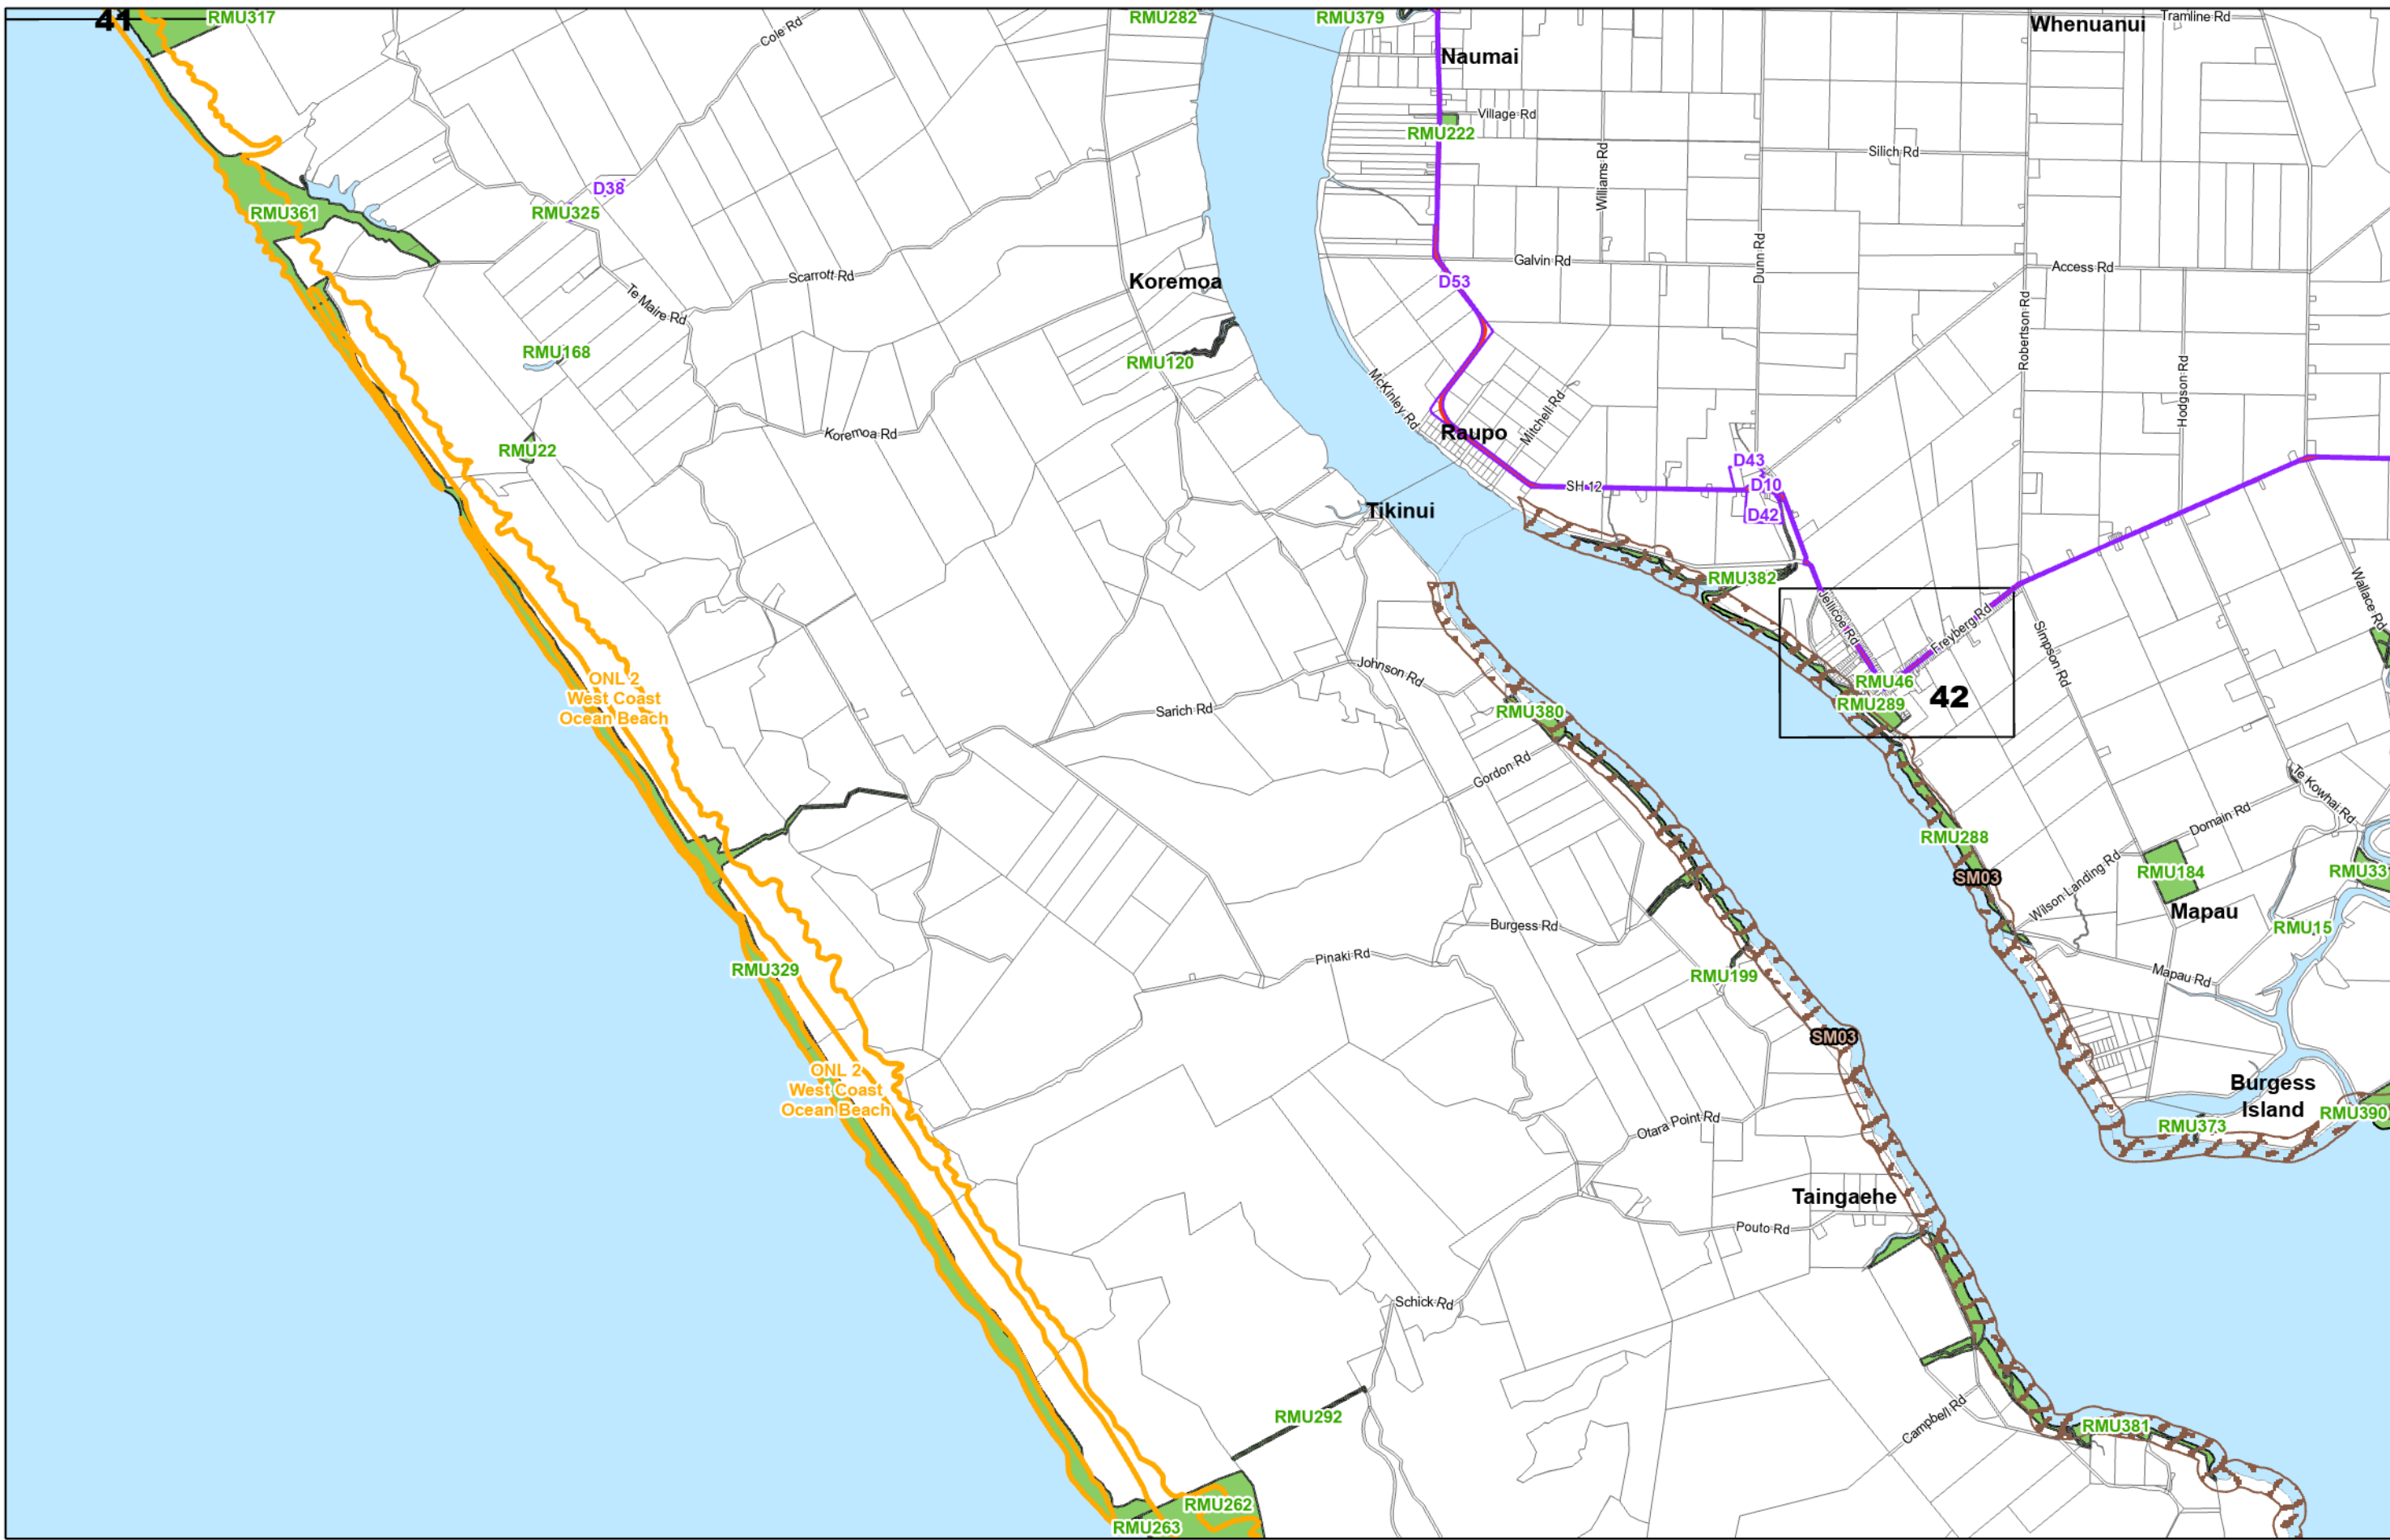

(C) Crown Copyright Reserved.
Transpower New Zealand makes no representations about the suitability of any information supplied to Kaipara District Council for any purpose. All intellectual property rights in this Database layer and the data in it belong exclusively to Transpower. While all reasonable efforts have been made to ensure that up-to-date information is provided to Kaipara District Council, Transpower New Zealand accepts no responsibility for any errors, omissions or inaccuracies in the information.
Cadastre from 19 March 2021.

KAIPARA DISTRICT PLAN - OPERATIVE NOVEMBER 2013

**Map Series Two
Sites, Features and Units**