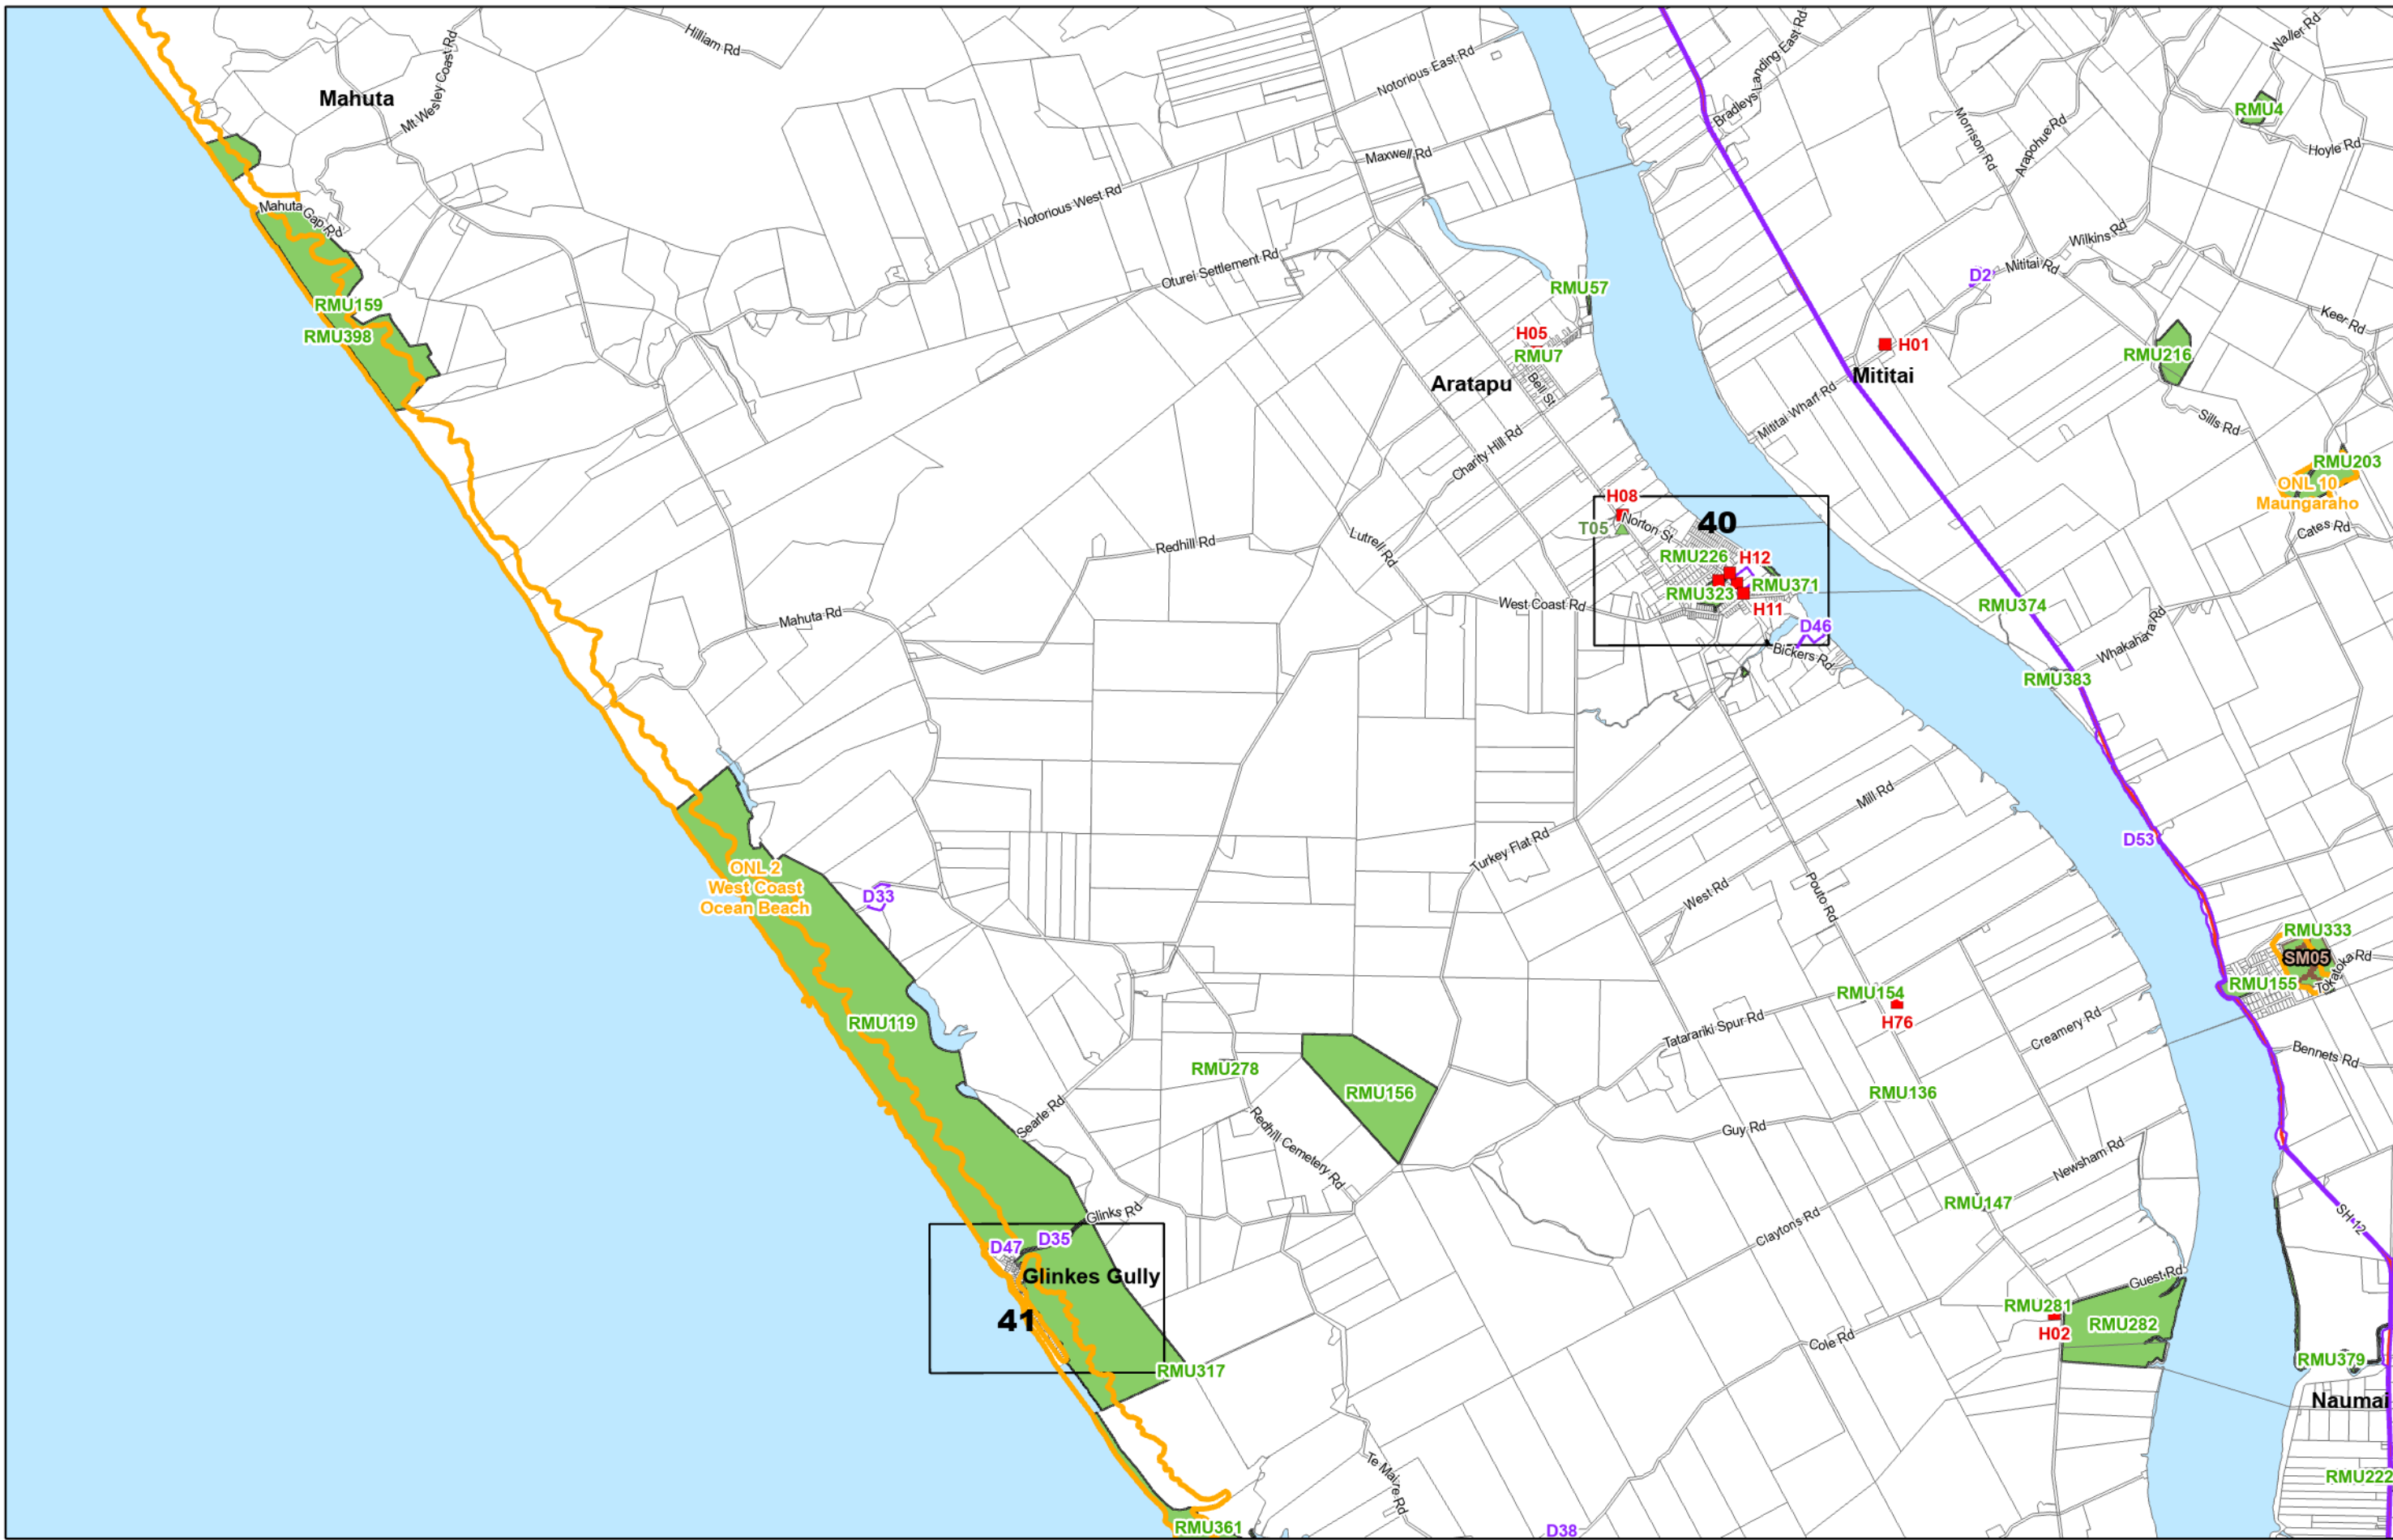

(C) Crown Copyright Reserved.
Transpower New Zealand makes no representations about the suitability of any information supplied to Kaipara District Council for any purpose. All intellectual property rights in this Database layer and the data in it belong exclusively to Transpower. While all reasonable efforts have been made to ensure that up-to-date information is provided to Kaipara District Council, Transpower New Zealand accepts no responsibility for any errors, omissions or inaccuracies in the information.
Cadastre from 19 March 2021.

KAIPARA DISTRICT PLAN - OPERATIVE NOVEMBER 2013

**Map Series Two
Sites, Features and Units**