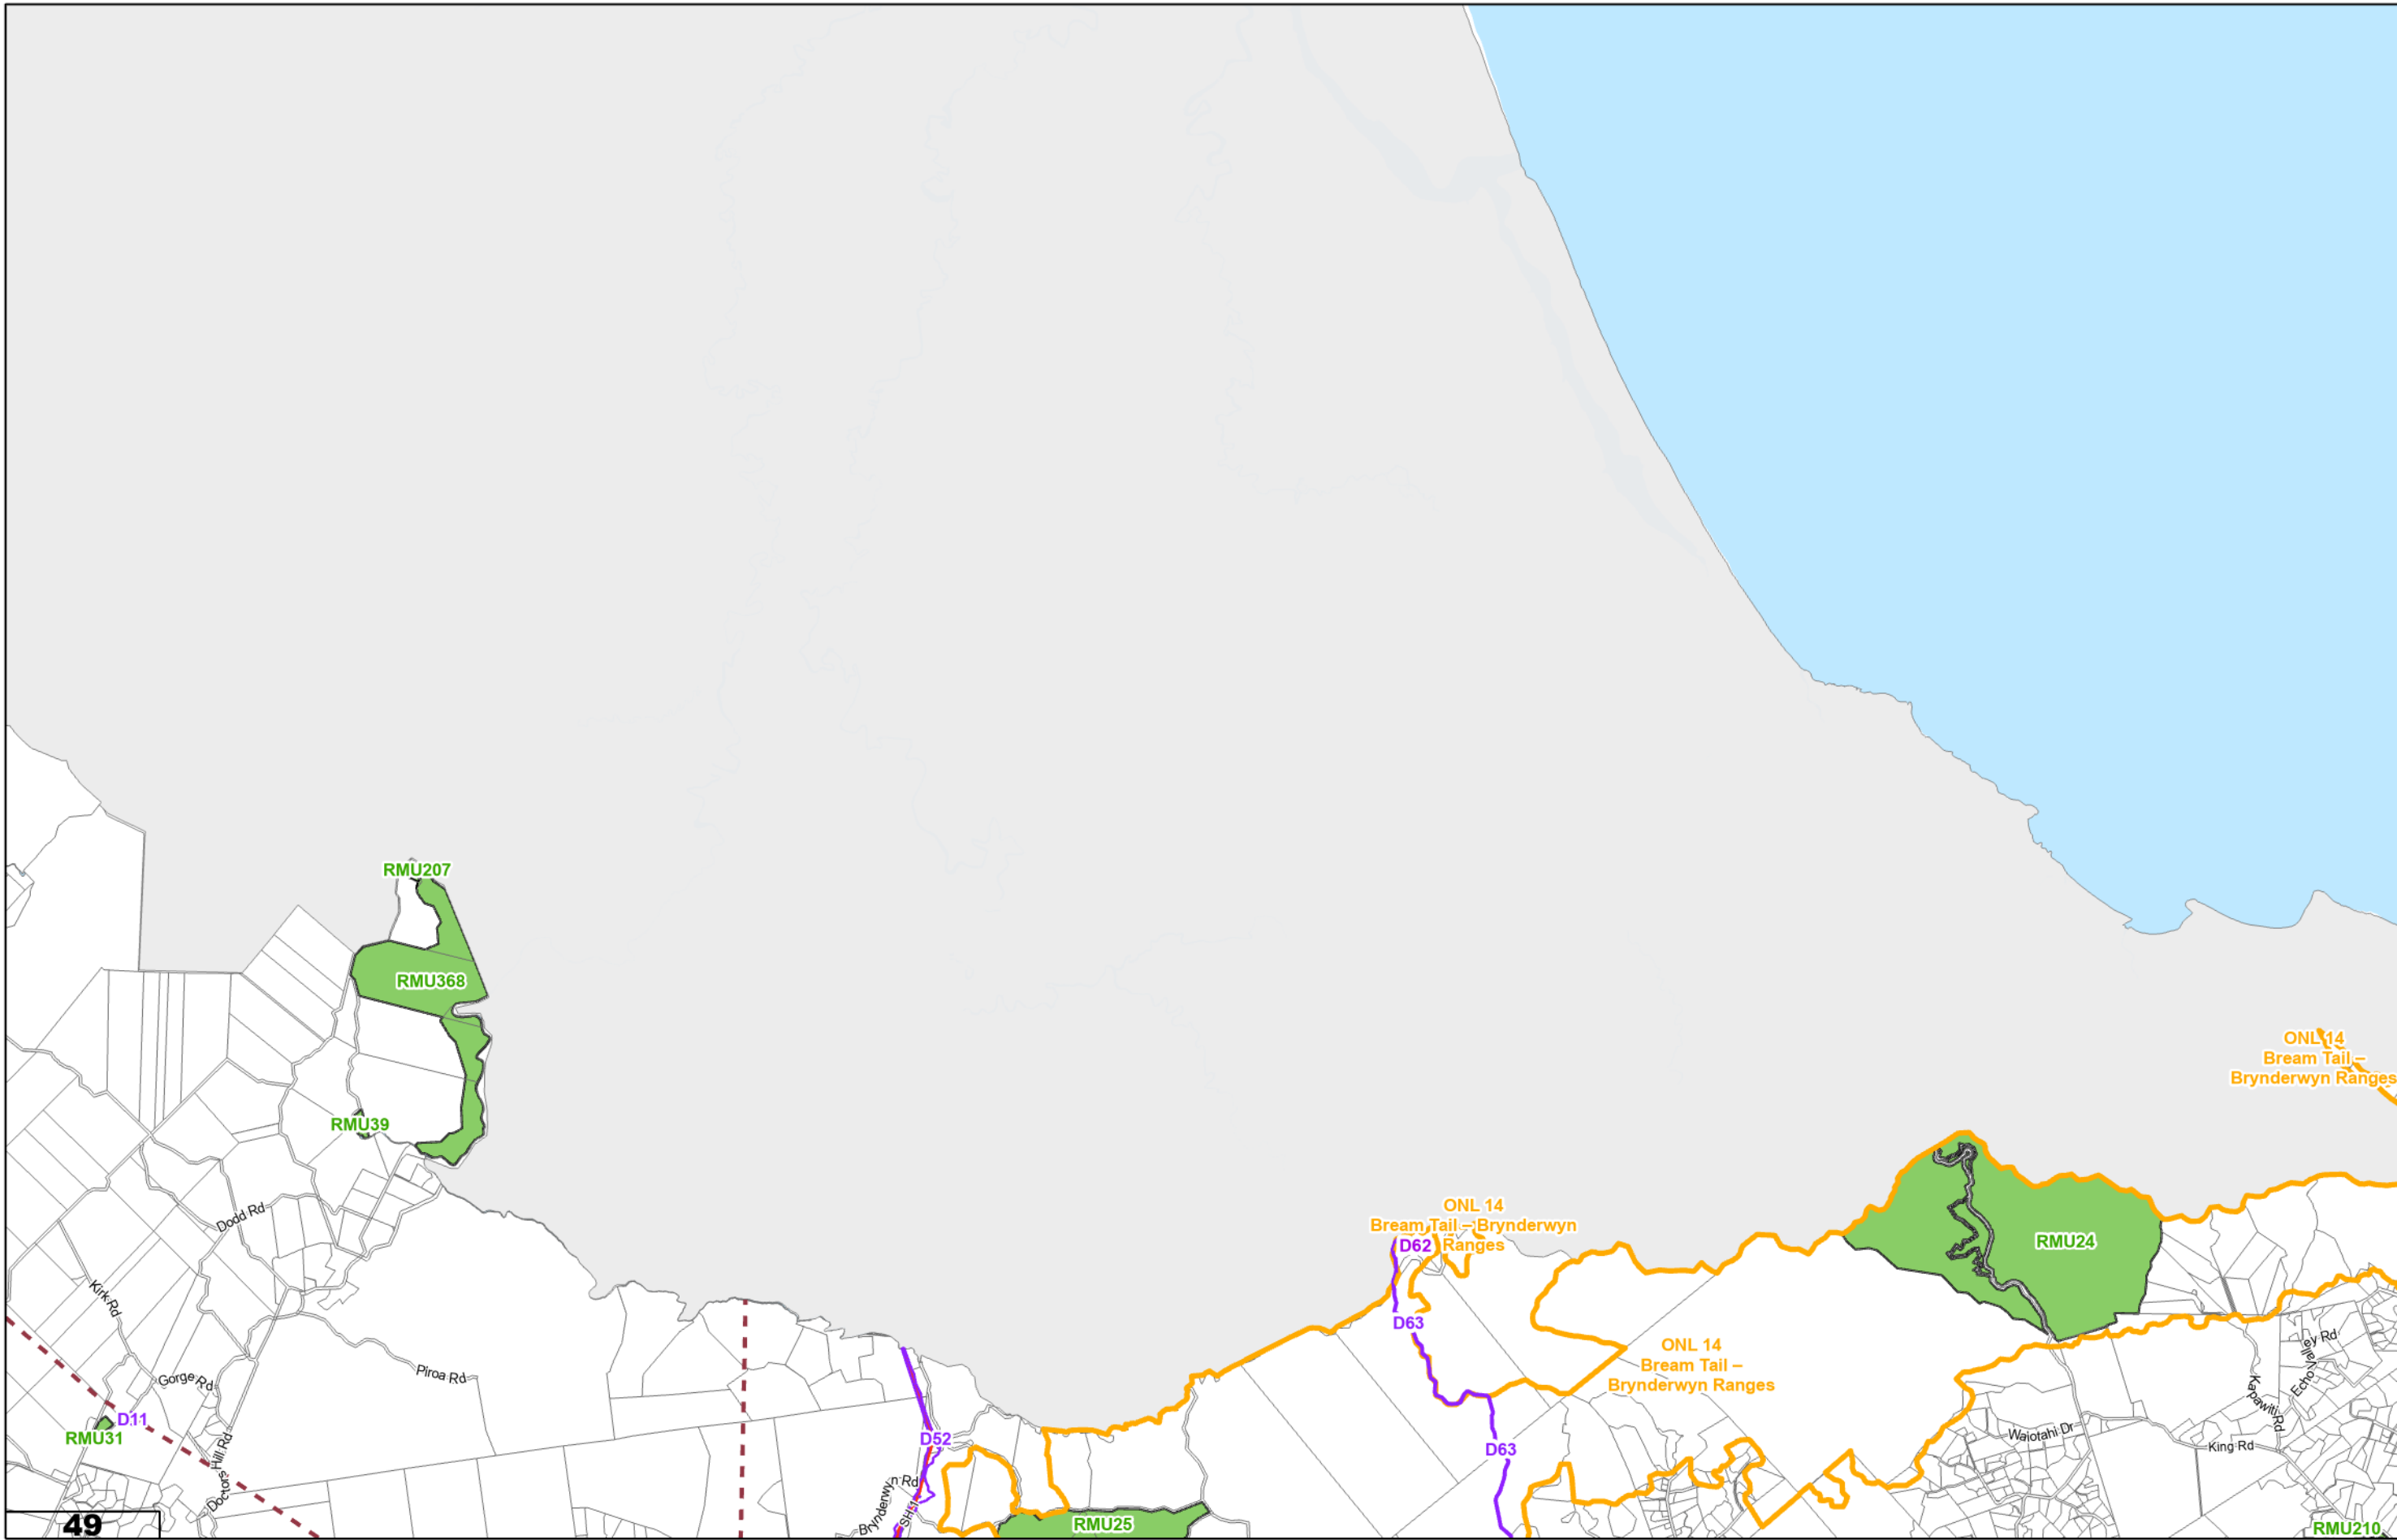

(C) Crown Copyright Reserved.
Transpower New Zealand makes no representations about the suitability of any information supplied to Kaipara District Council for any purpose. All intellectual property rights in this Database layer and the data in it belong exclusively to Transpower. While all reasonable efforts have been made to ensure that up-to-date information is provided to Kaipara District Council, Transpower New Zealand accepts no responsibility for any errors, omissions or inaccuracies in the information.
Cadastre from 19 March 2021.

KAIPARA DISTRICT PLAN - OPERATIVE NOVEMBER 2013

**Map Series Two
Sites, Features and Units**