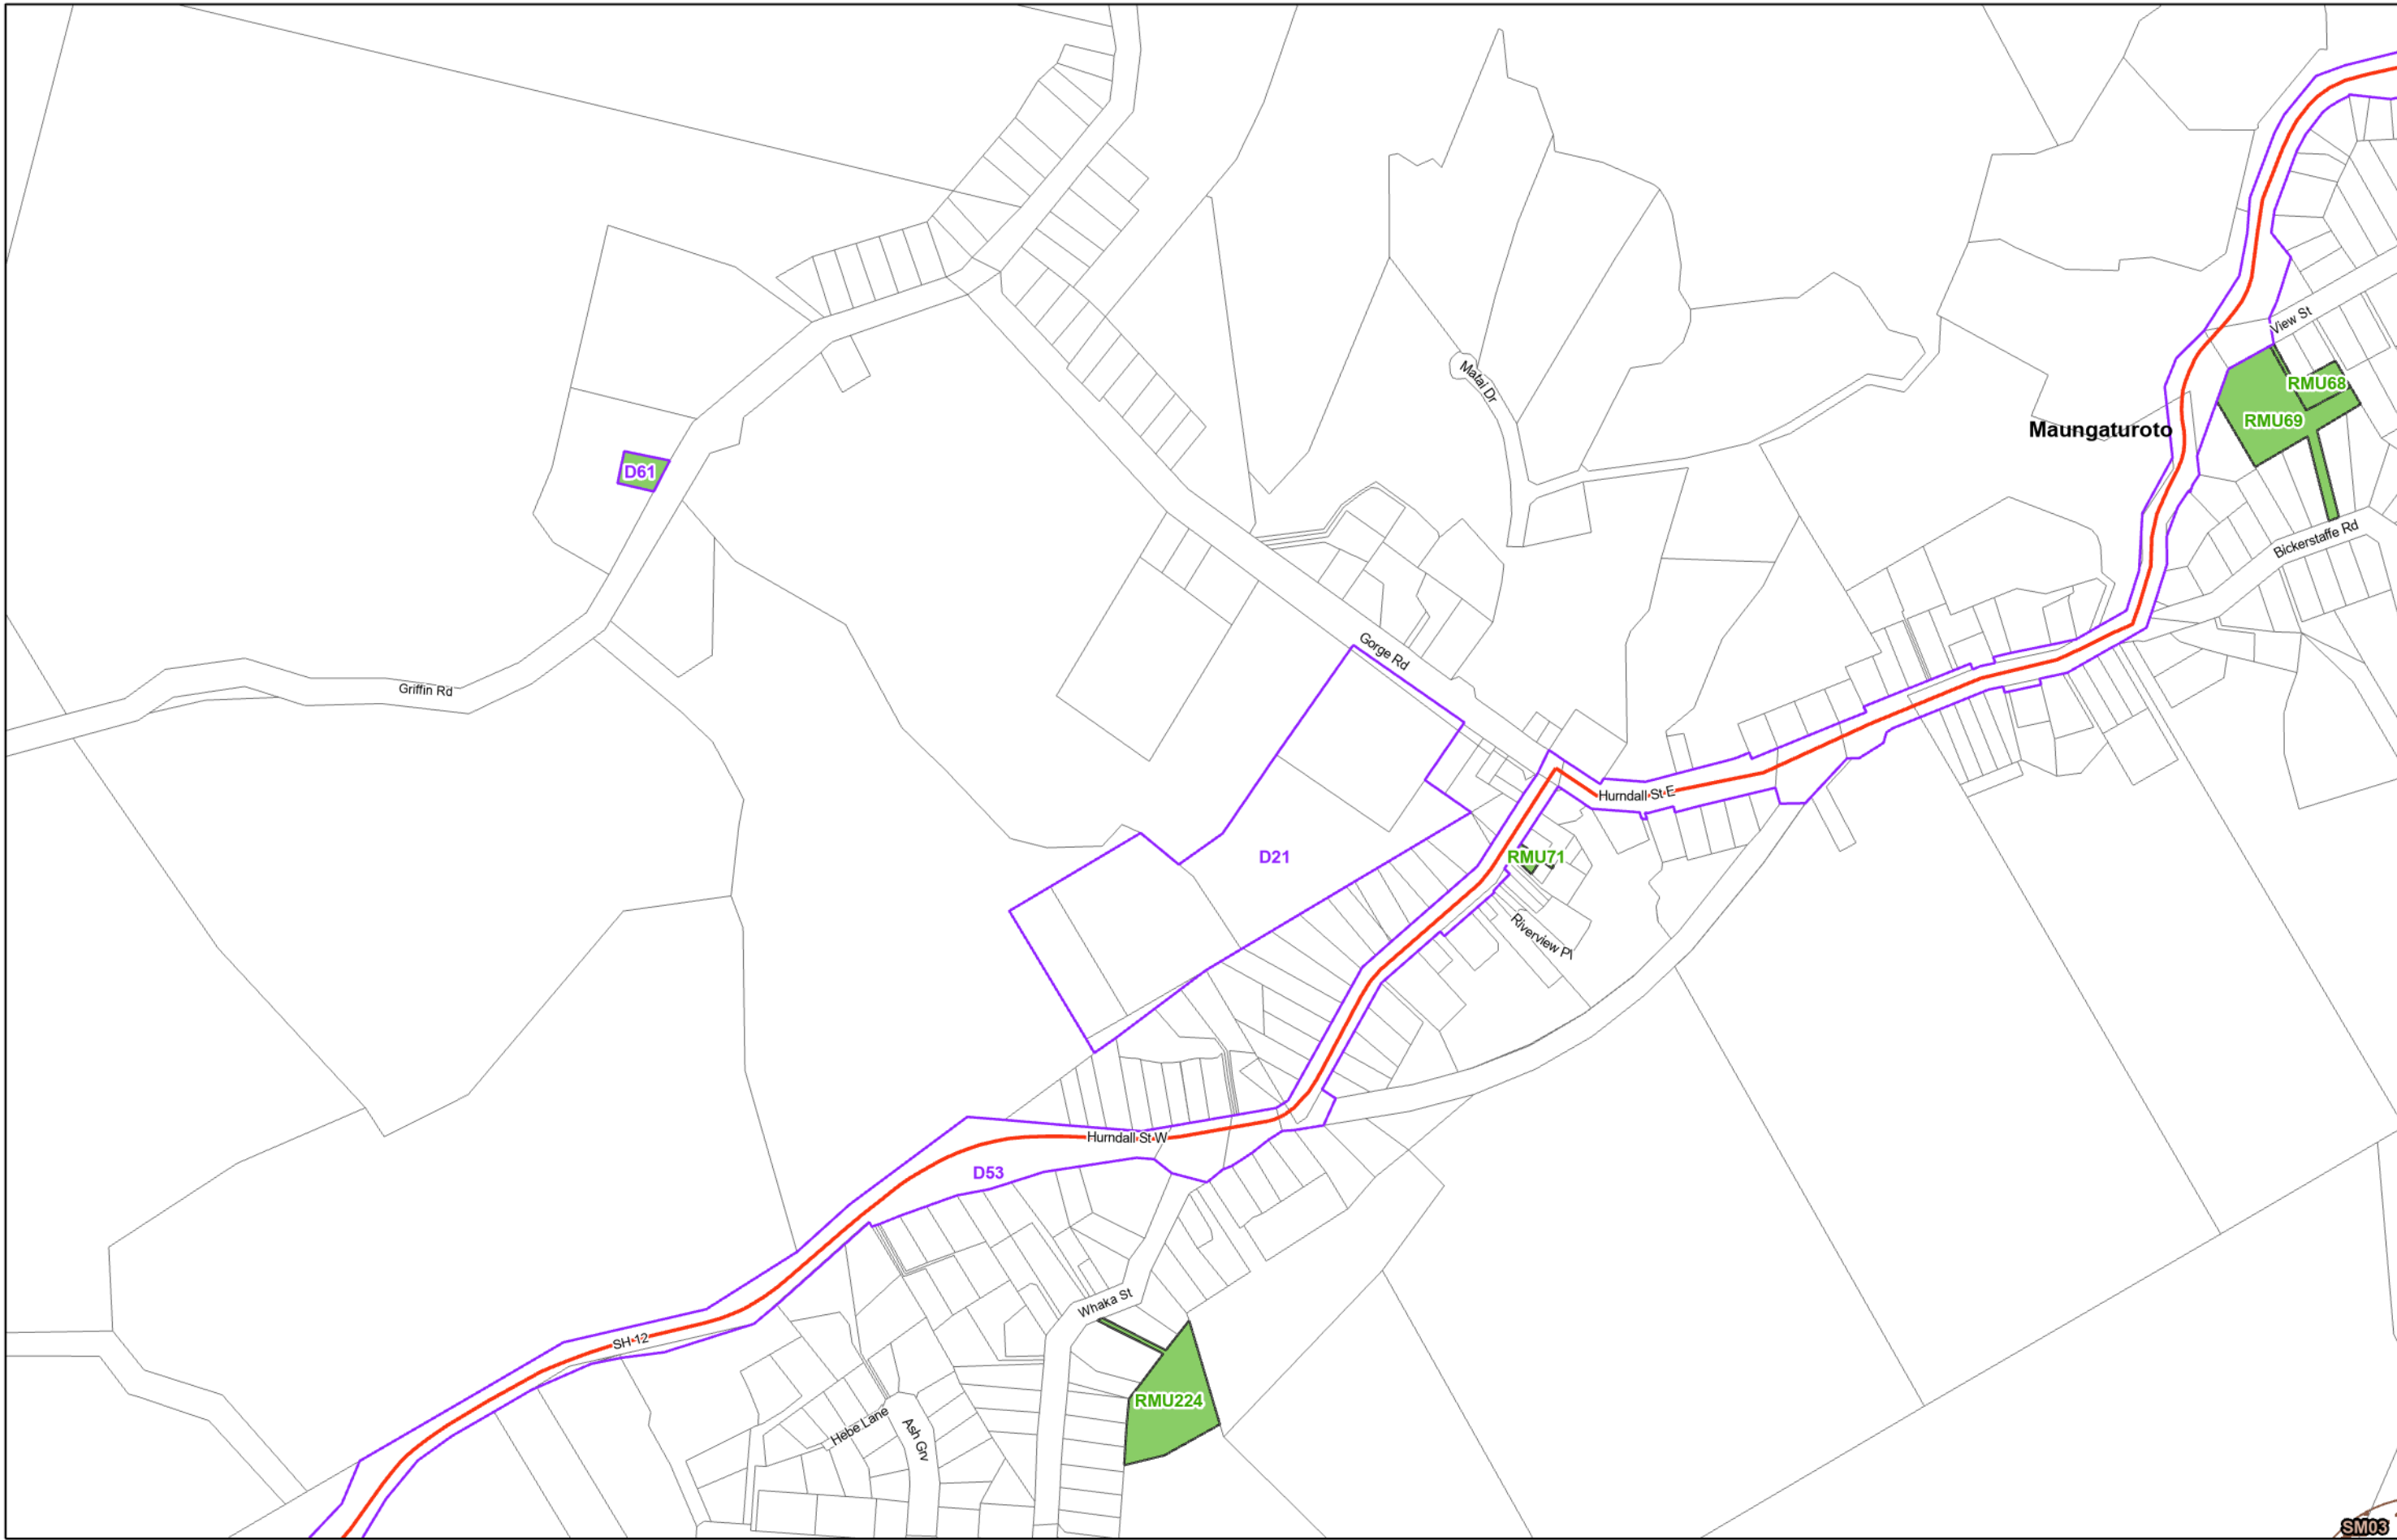

SM03

(C) Crown Copyright Reserved.

KAIPARA DISTRICT PLAN - OPERATIVE NOVEMBER 2013

**Map Series Two
Sites, Features and Units Maungaturoto**