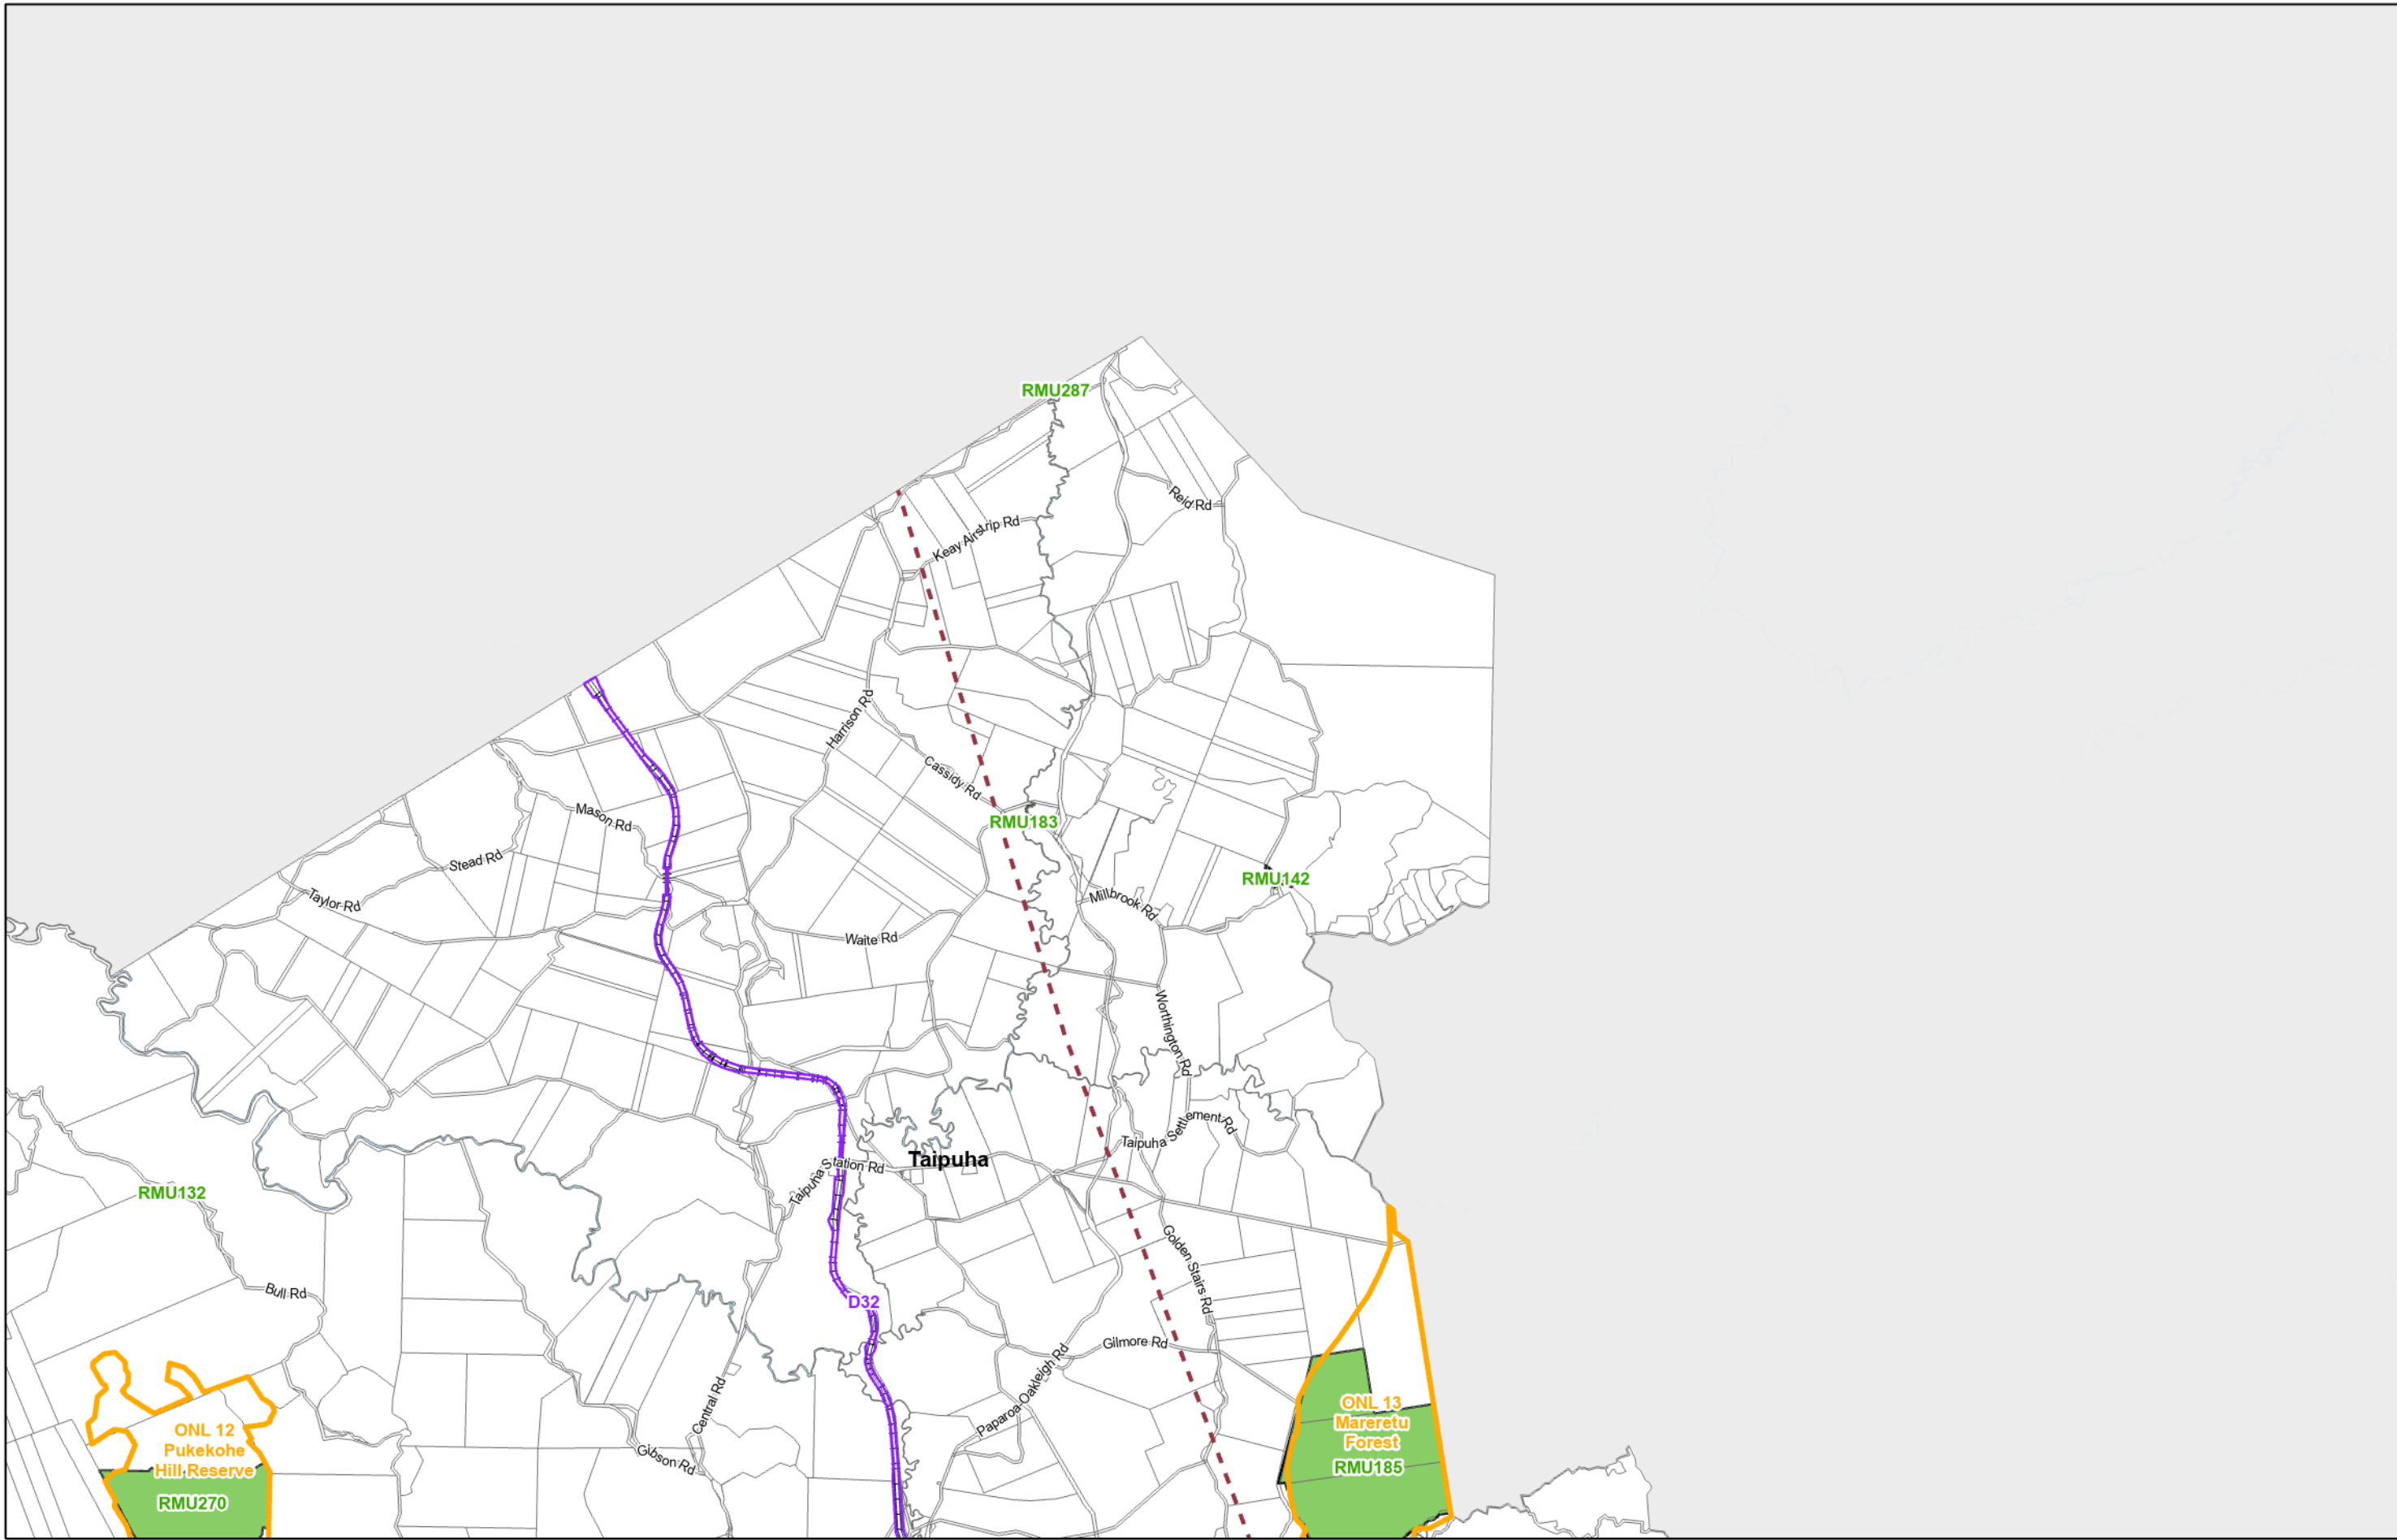

(C) Crown Copyright Reserved.

KAIPARA DISTRICT PLAN - OPERATIVE NOVEMBER 2013

**Map Series Two
Sites, Features and Units**