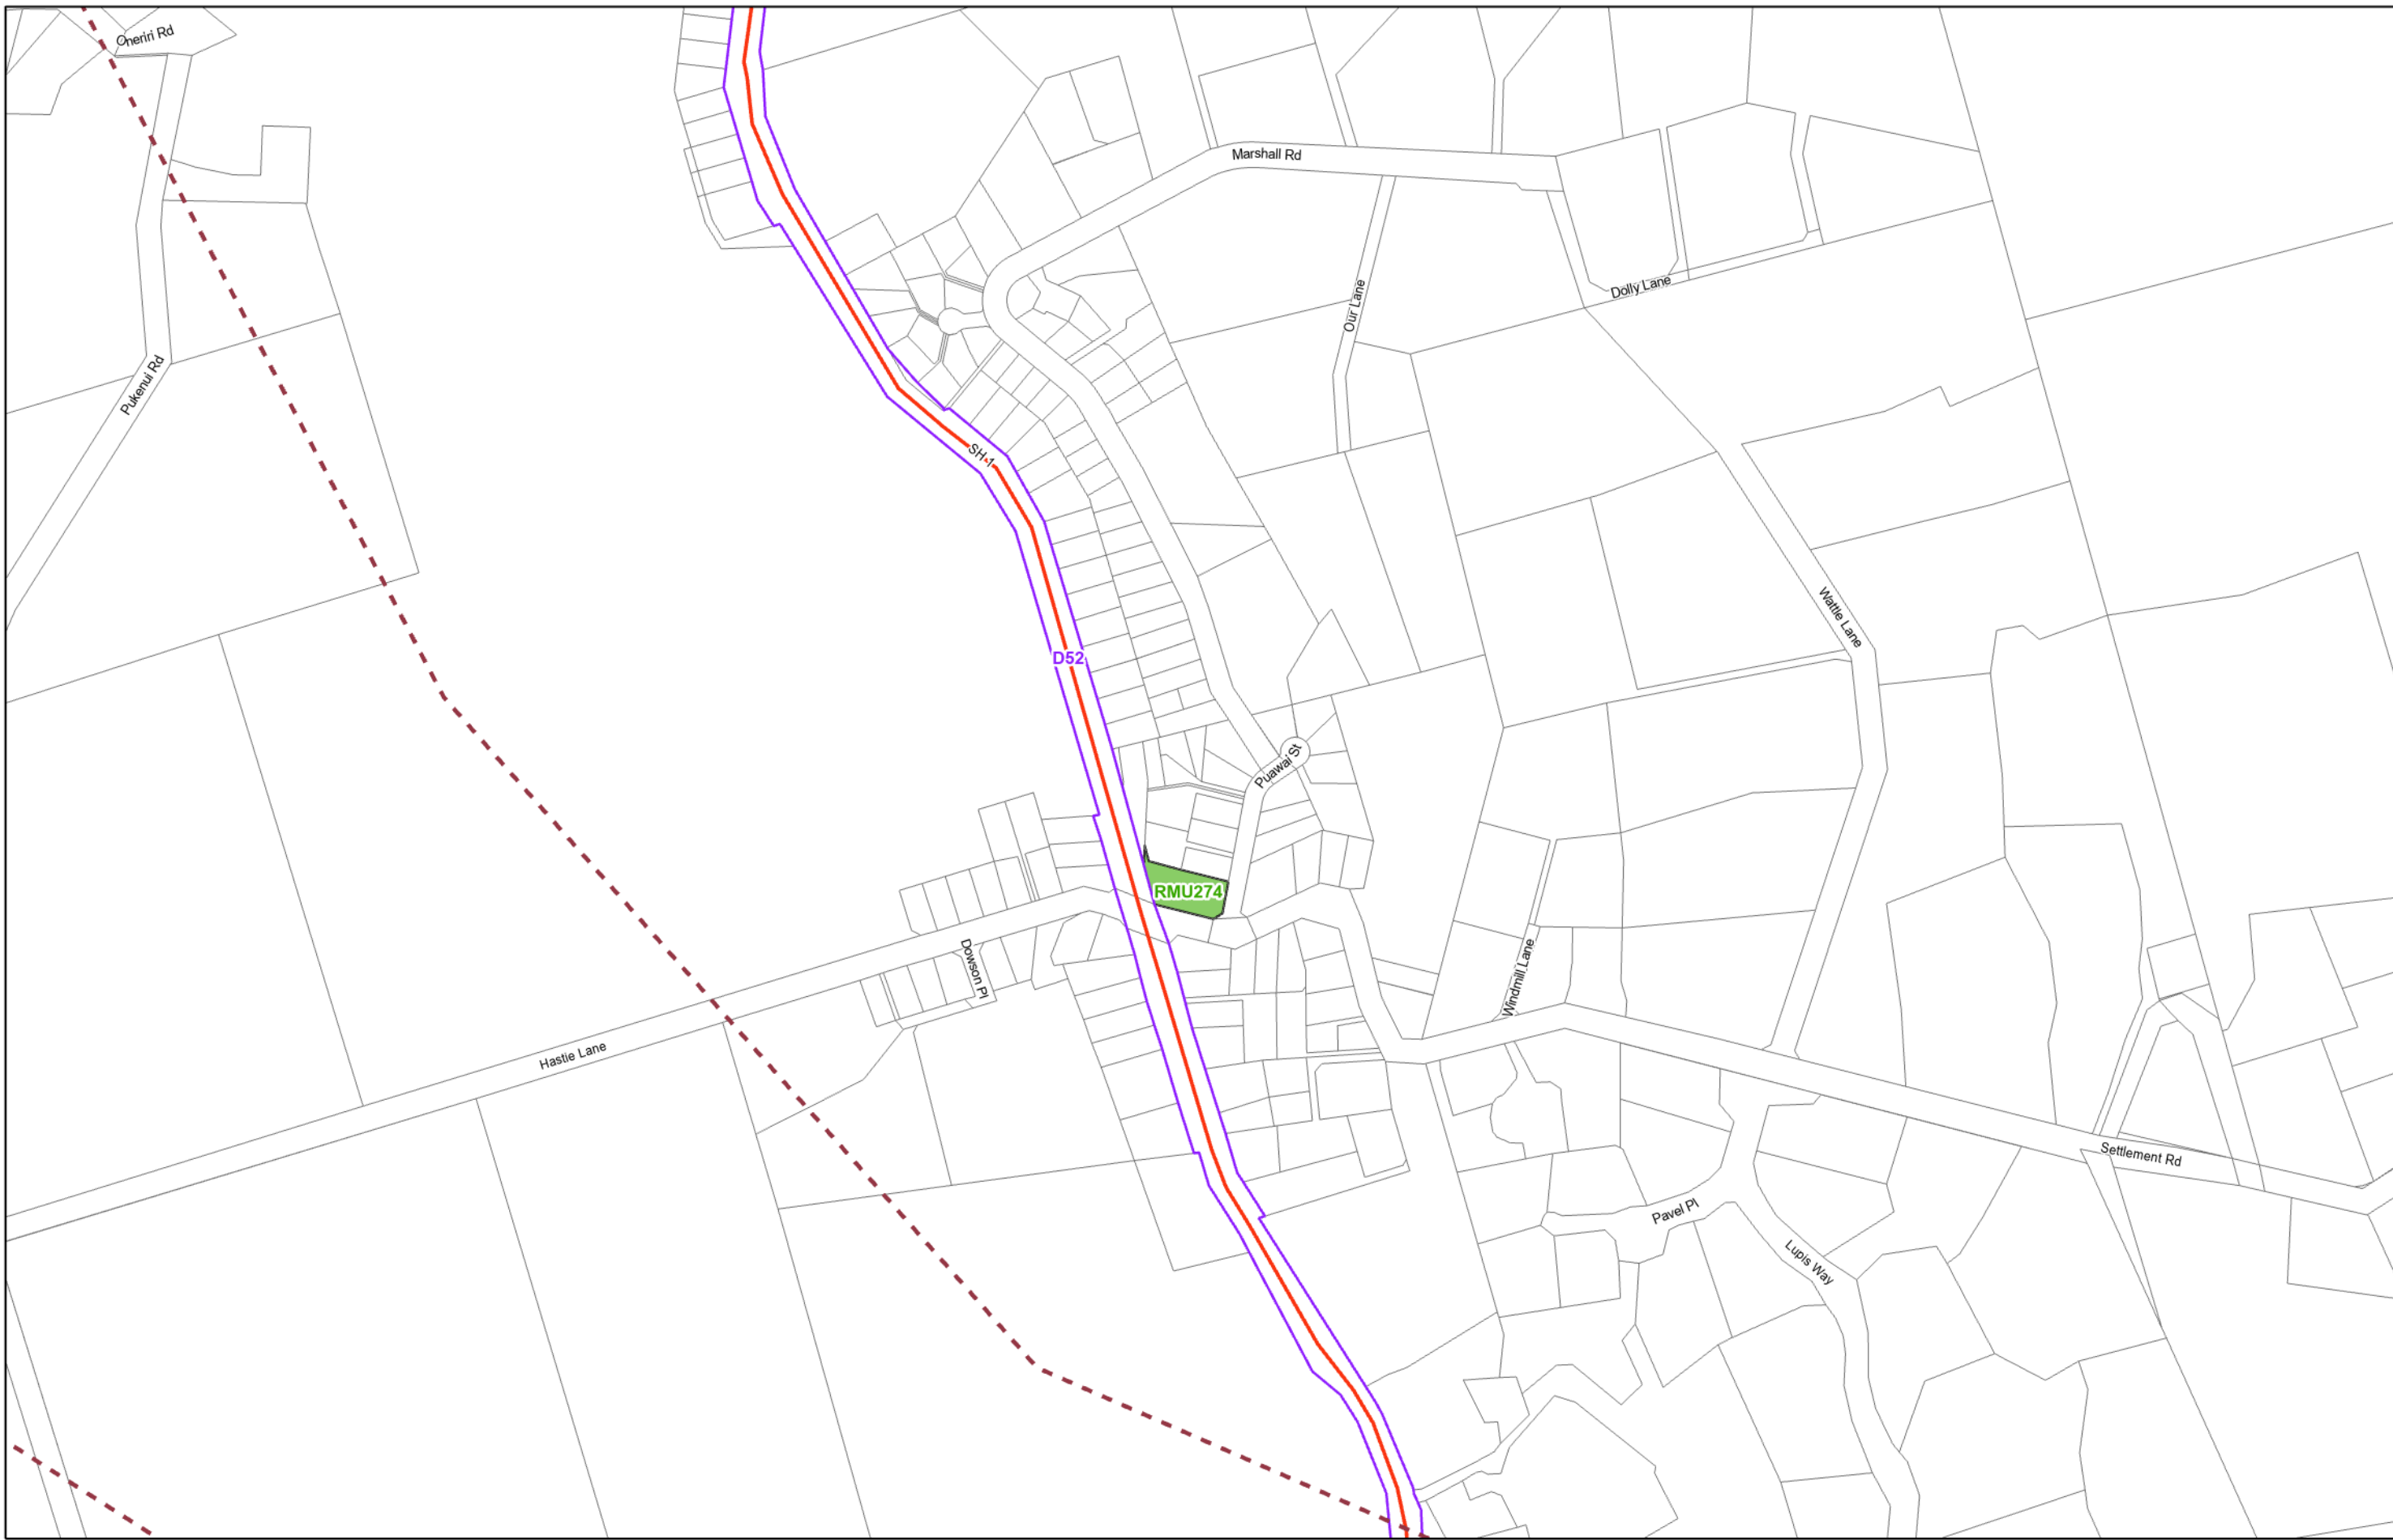

(C) Crown Copyright Reserved.
Transpower New Zealand makes no representations about the suitability of any information supplied to Kaipara District Council for any purpose. All intellectual property rights in this Database layer and the data in it belong exclusively to Transpower. While all reasonable efforts have been made to ensure that up-to-date information is provided to Kaipara District Council, Transpower New Zealand accepts no responsibility for any errors, omissions or inaccuracies in the information.
Cadastre from 19 March 2021.

KAIPARA DISTRICT PLAN - OPERATIVE NOVEMBER 2013

**Map Series Two
Sites, Features and Units Kaiwaka**