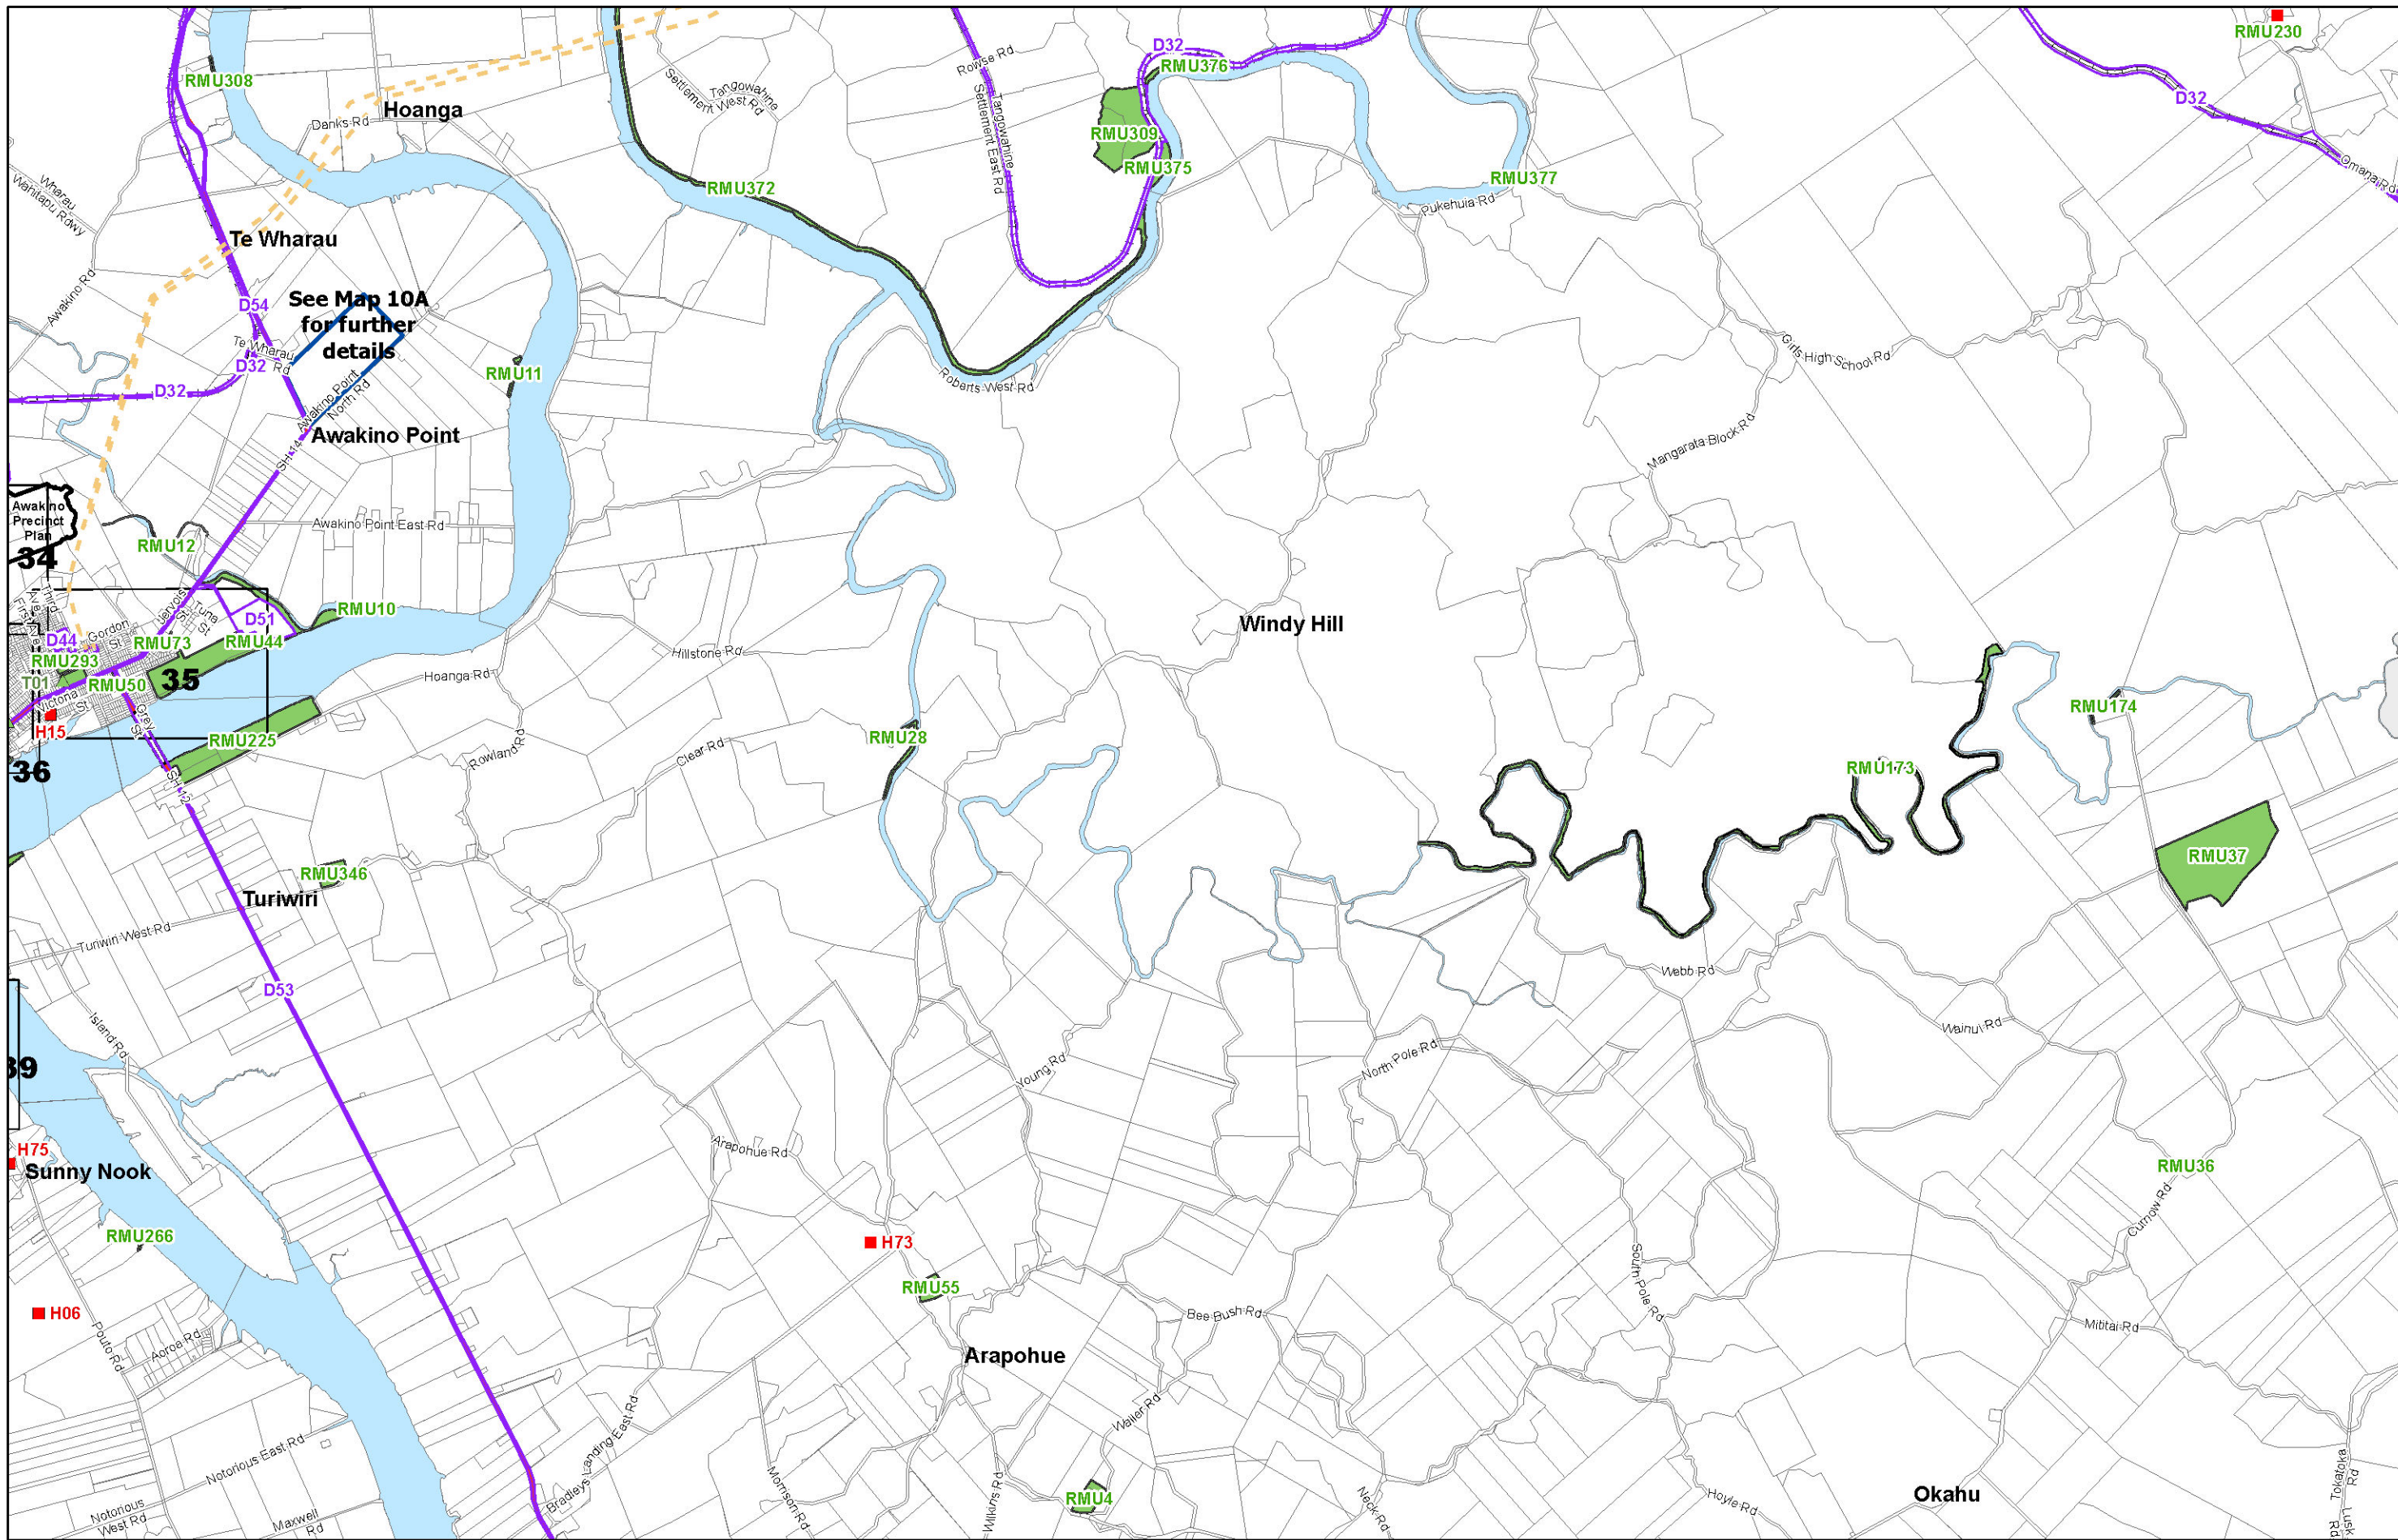

(C) Crown Copyright Reserved.

KAIPARA DISTRICT PLAN

Map Series Two Sites, Features and Units