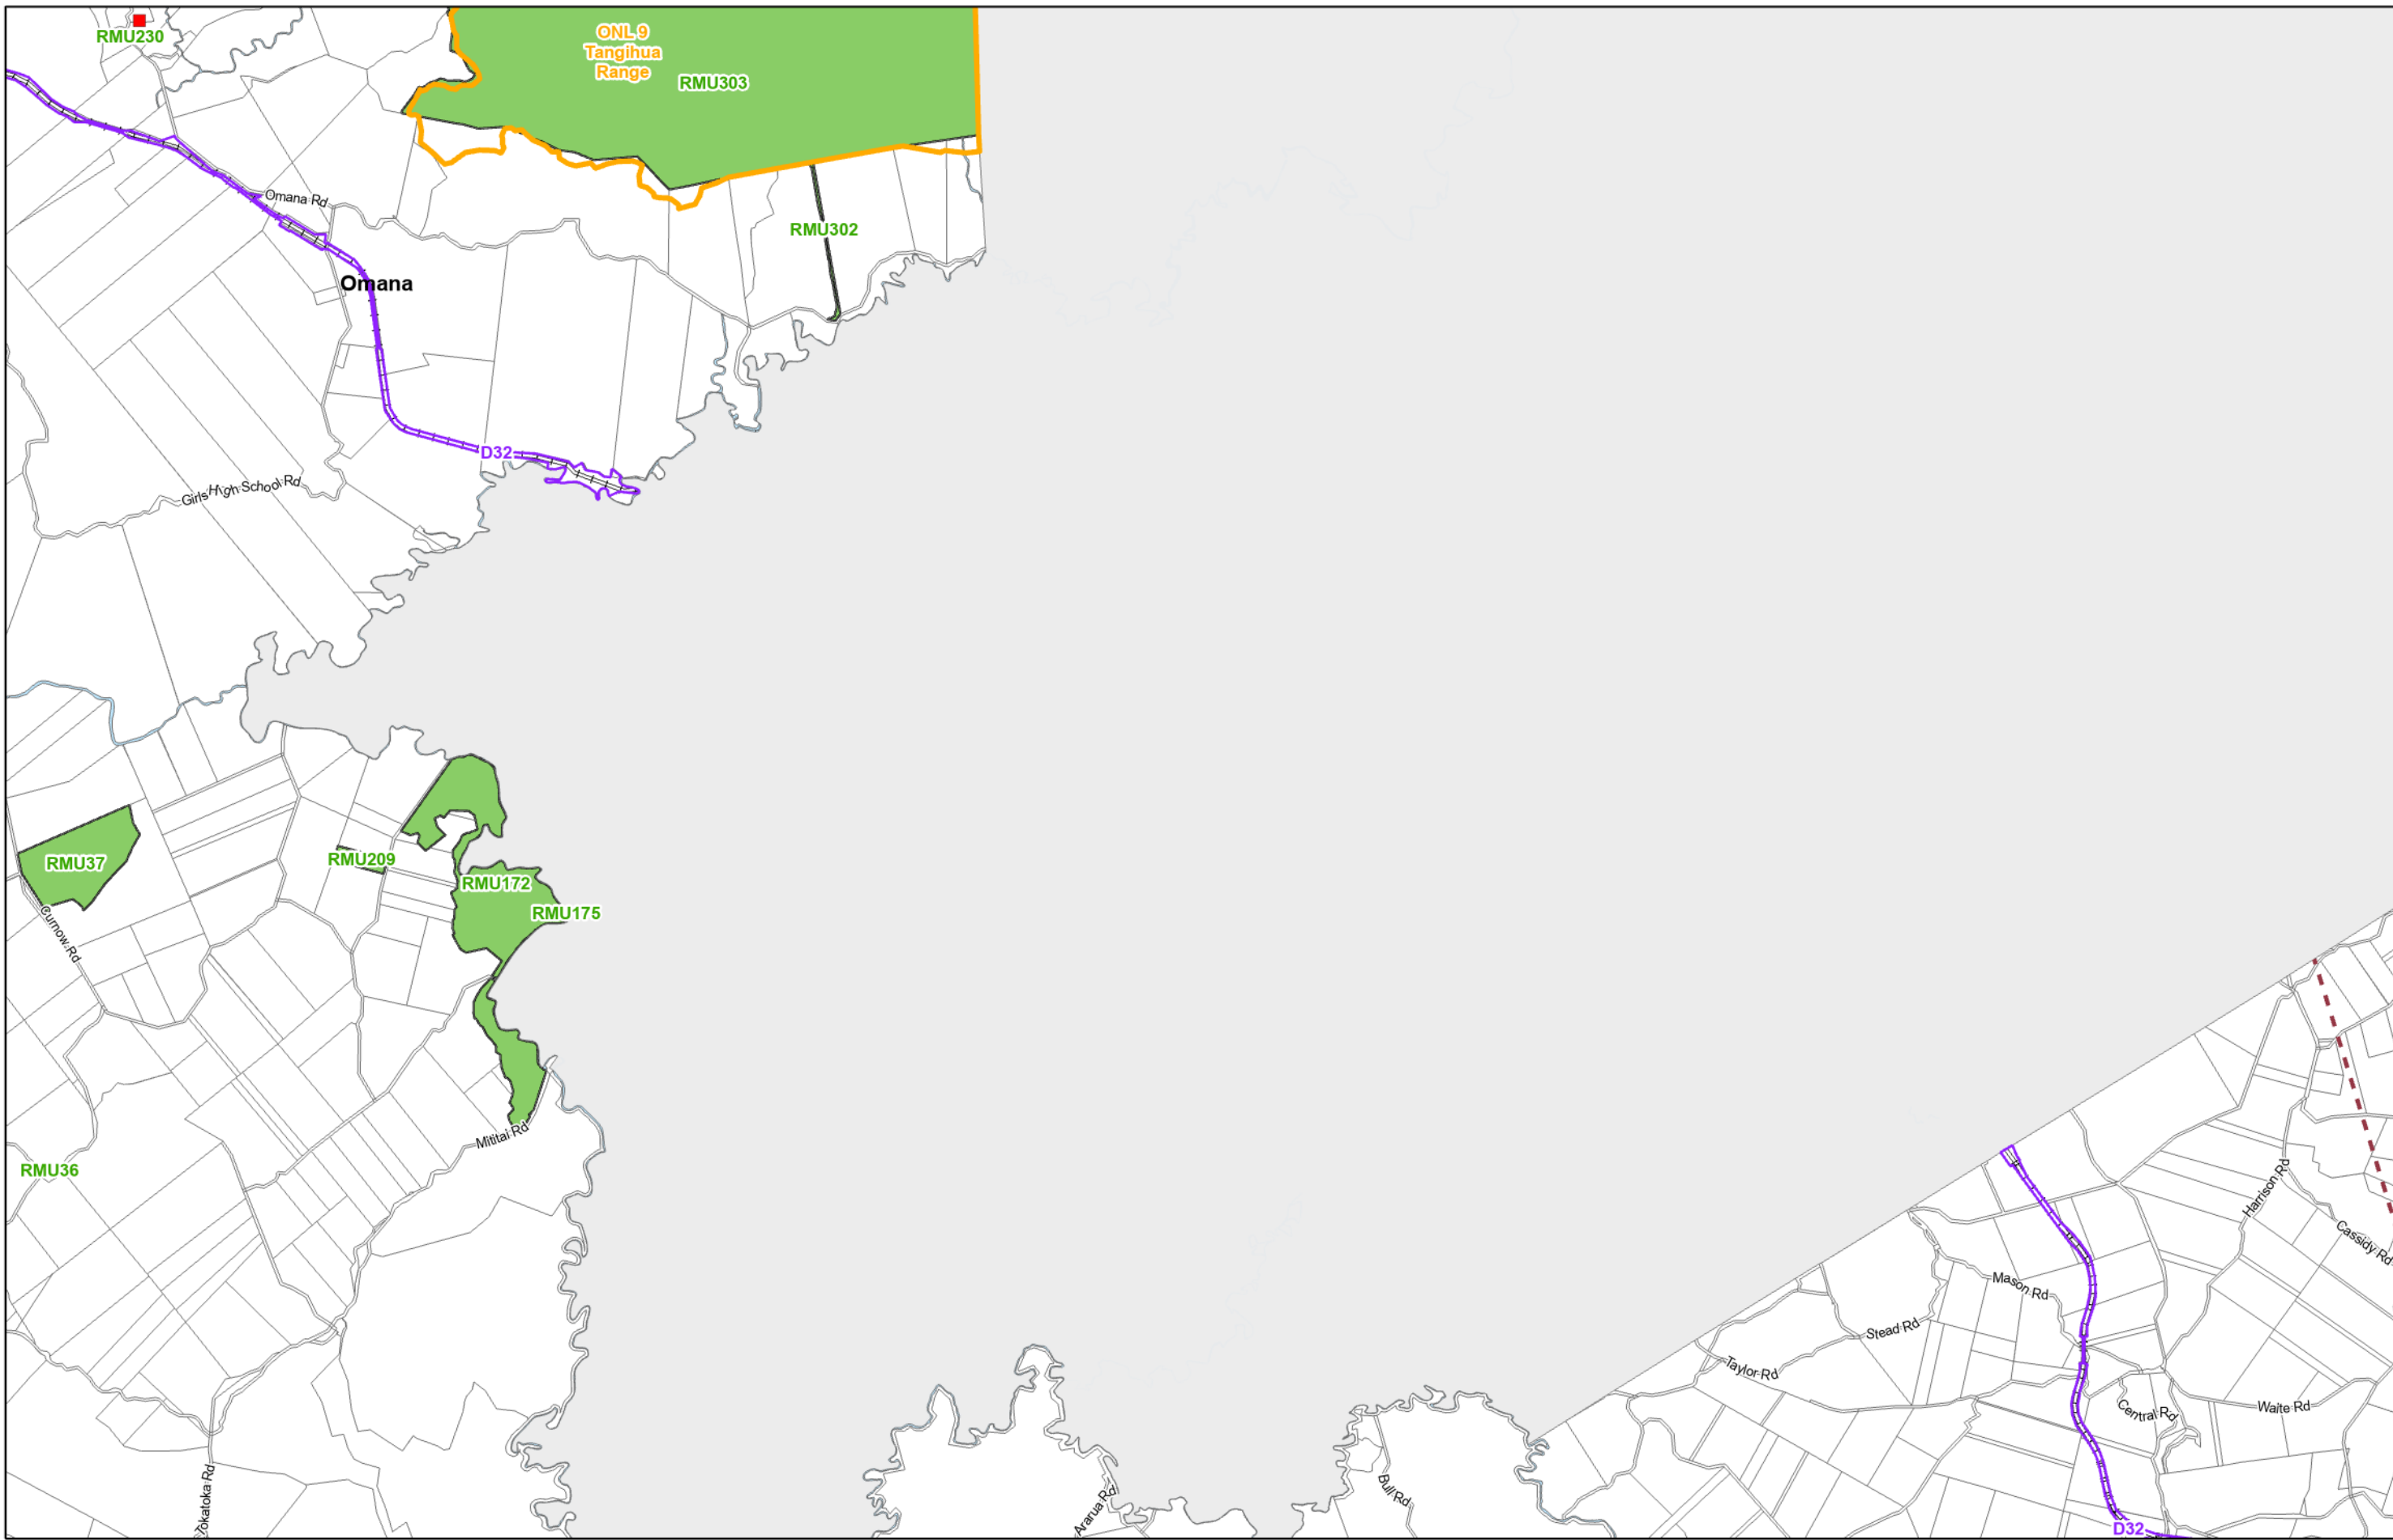

(C) Crown Copyright Reserved.
Transpower New Zealand makes no representations about the suitability of any information supplied to Kaipara District Council for any purpose. All intellectual property rights in this Database layer and the data in it belong exclusively to Transpower. While all reasonable efforts have been made to ensure that up-to-date information is provided to Kaipara District Council, Transpower New Zealand accepts no responsibility for any errors, omissions or inaccuracies in the information.
Cadastre from 19 March 2021.

KAIPARA DISTRICT PLAN - OPERATIVE NOVEMBER 2013

**Map Series Two
Sites, Features and Units**