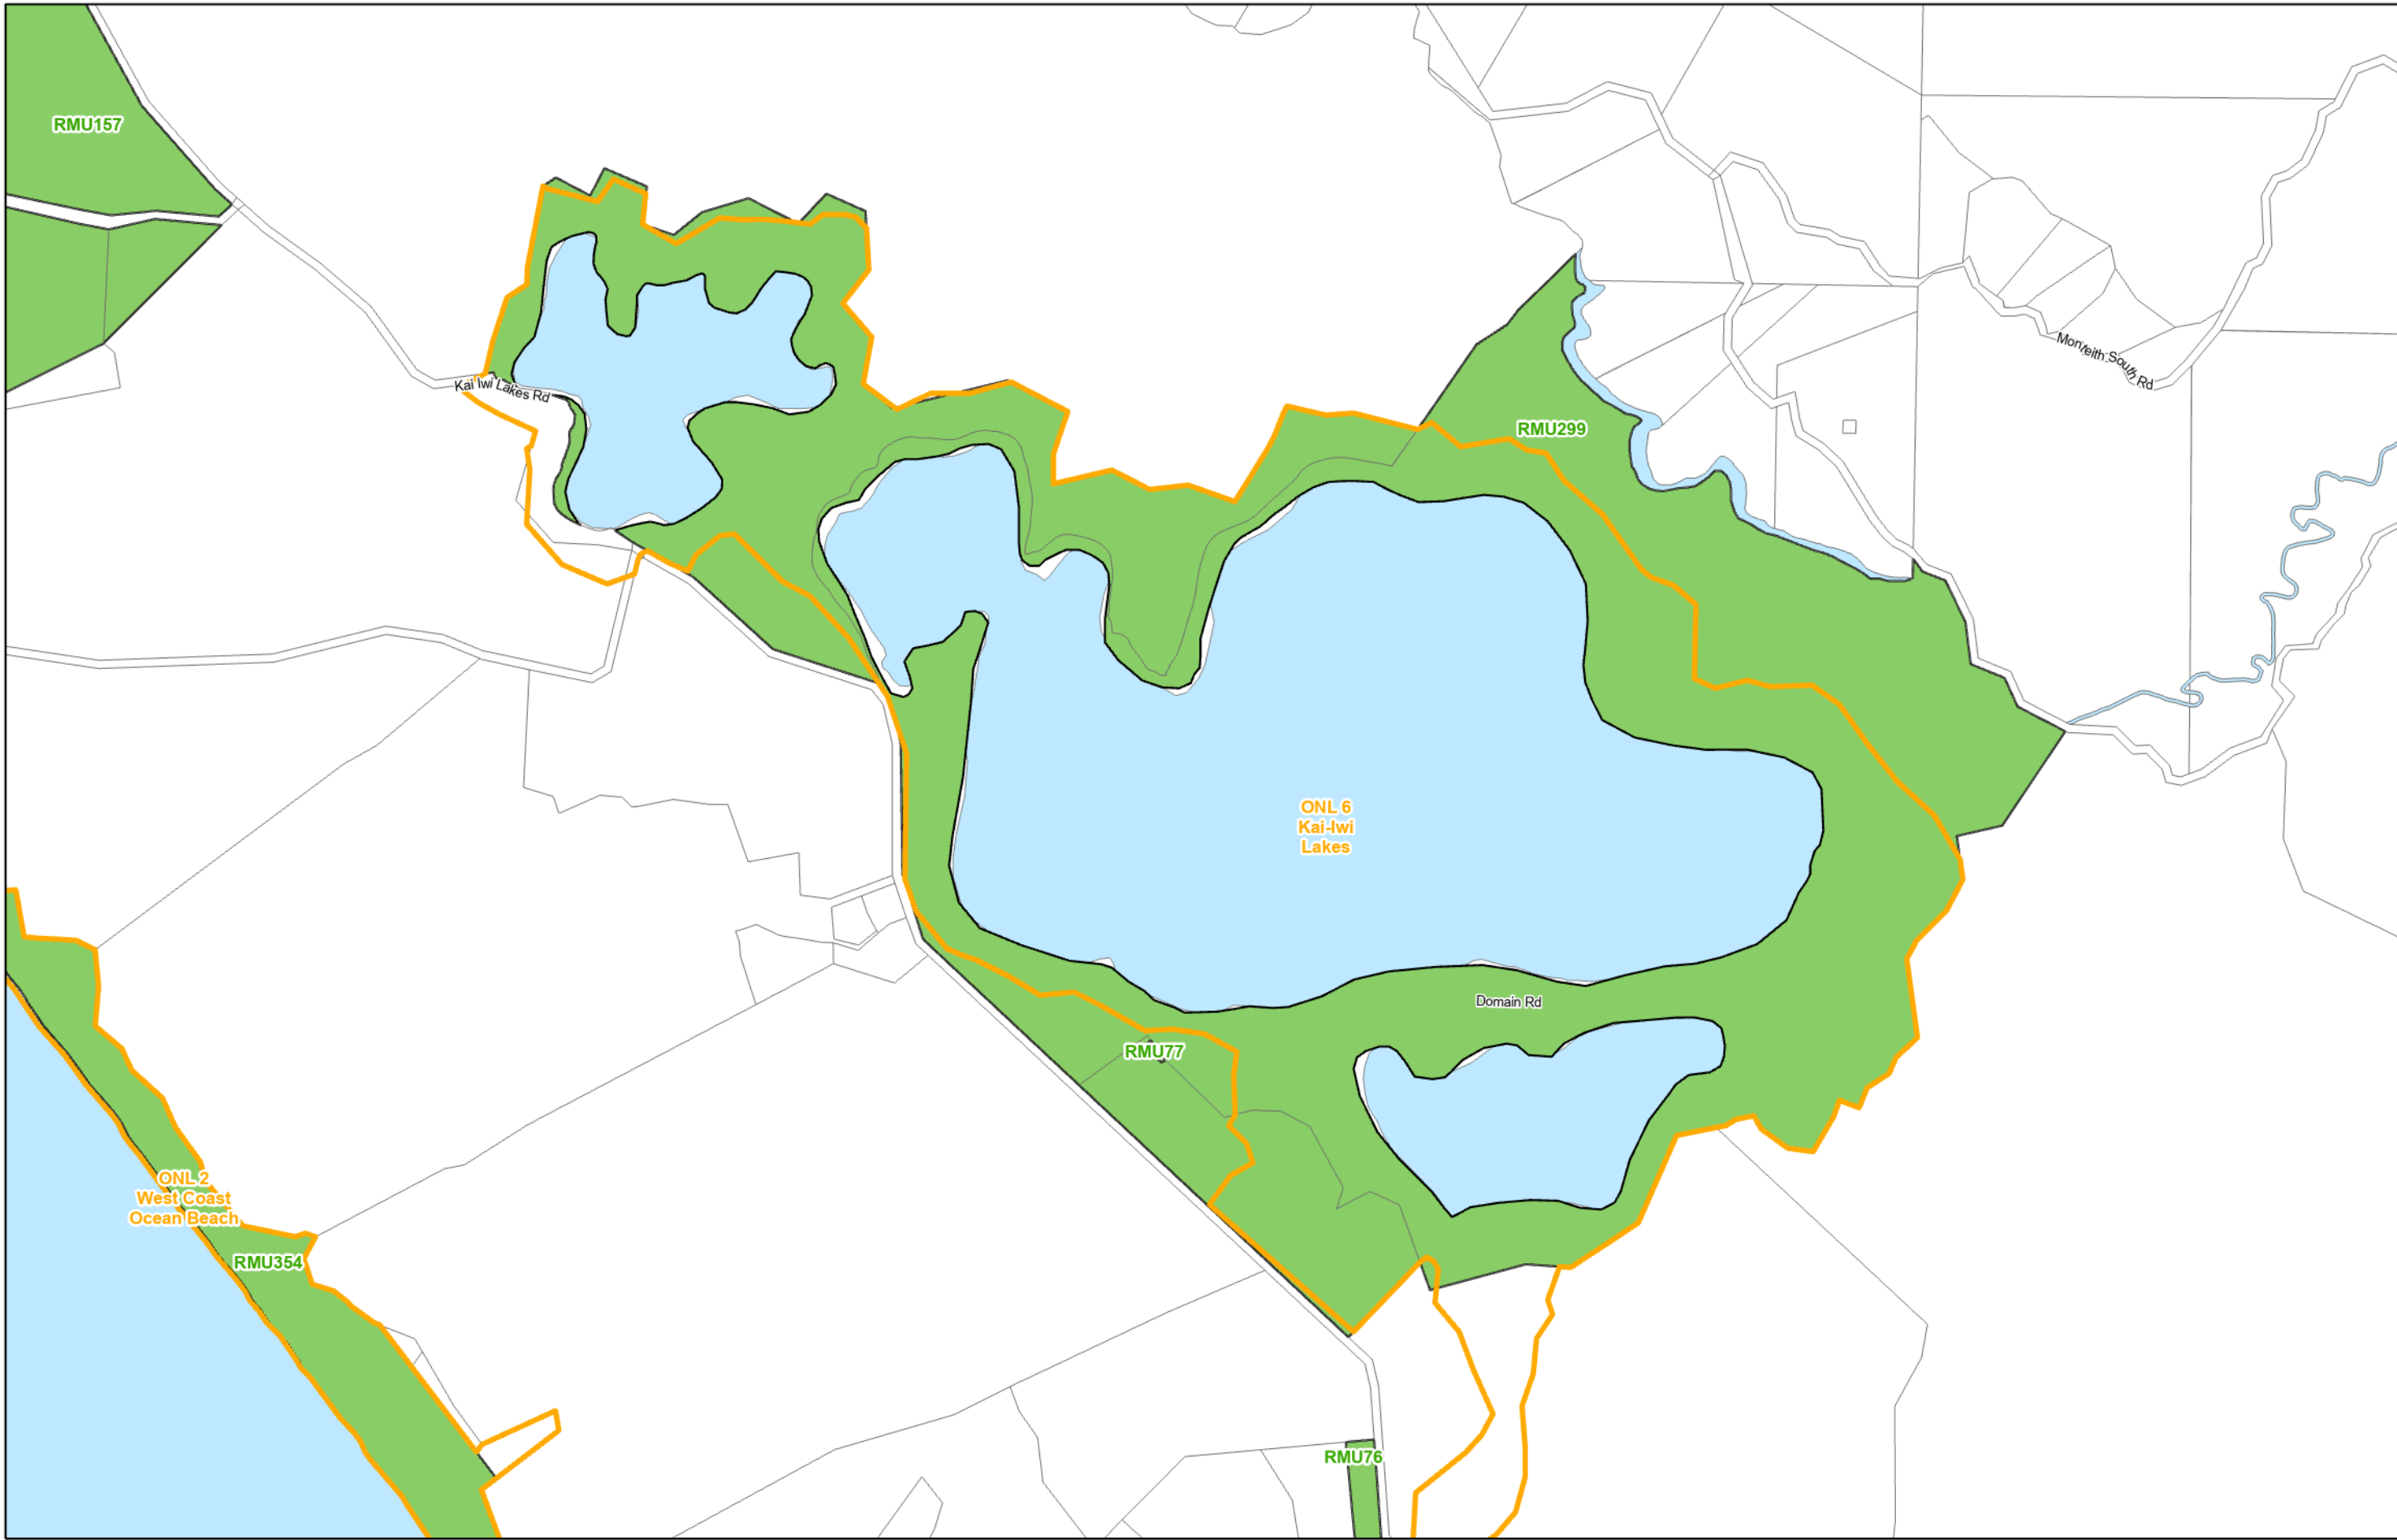

(C) Crown Copyright Reserved.

KAIPARA DISTRICT PLAN - OPERATIVE NOVEMBER 2013

Map Series Two
Sites, Features and Units Kai Iwi Lakes