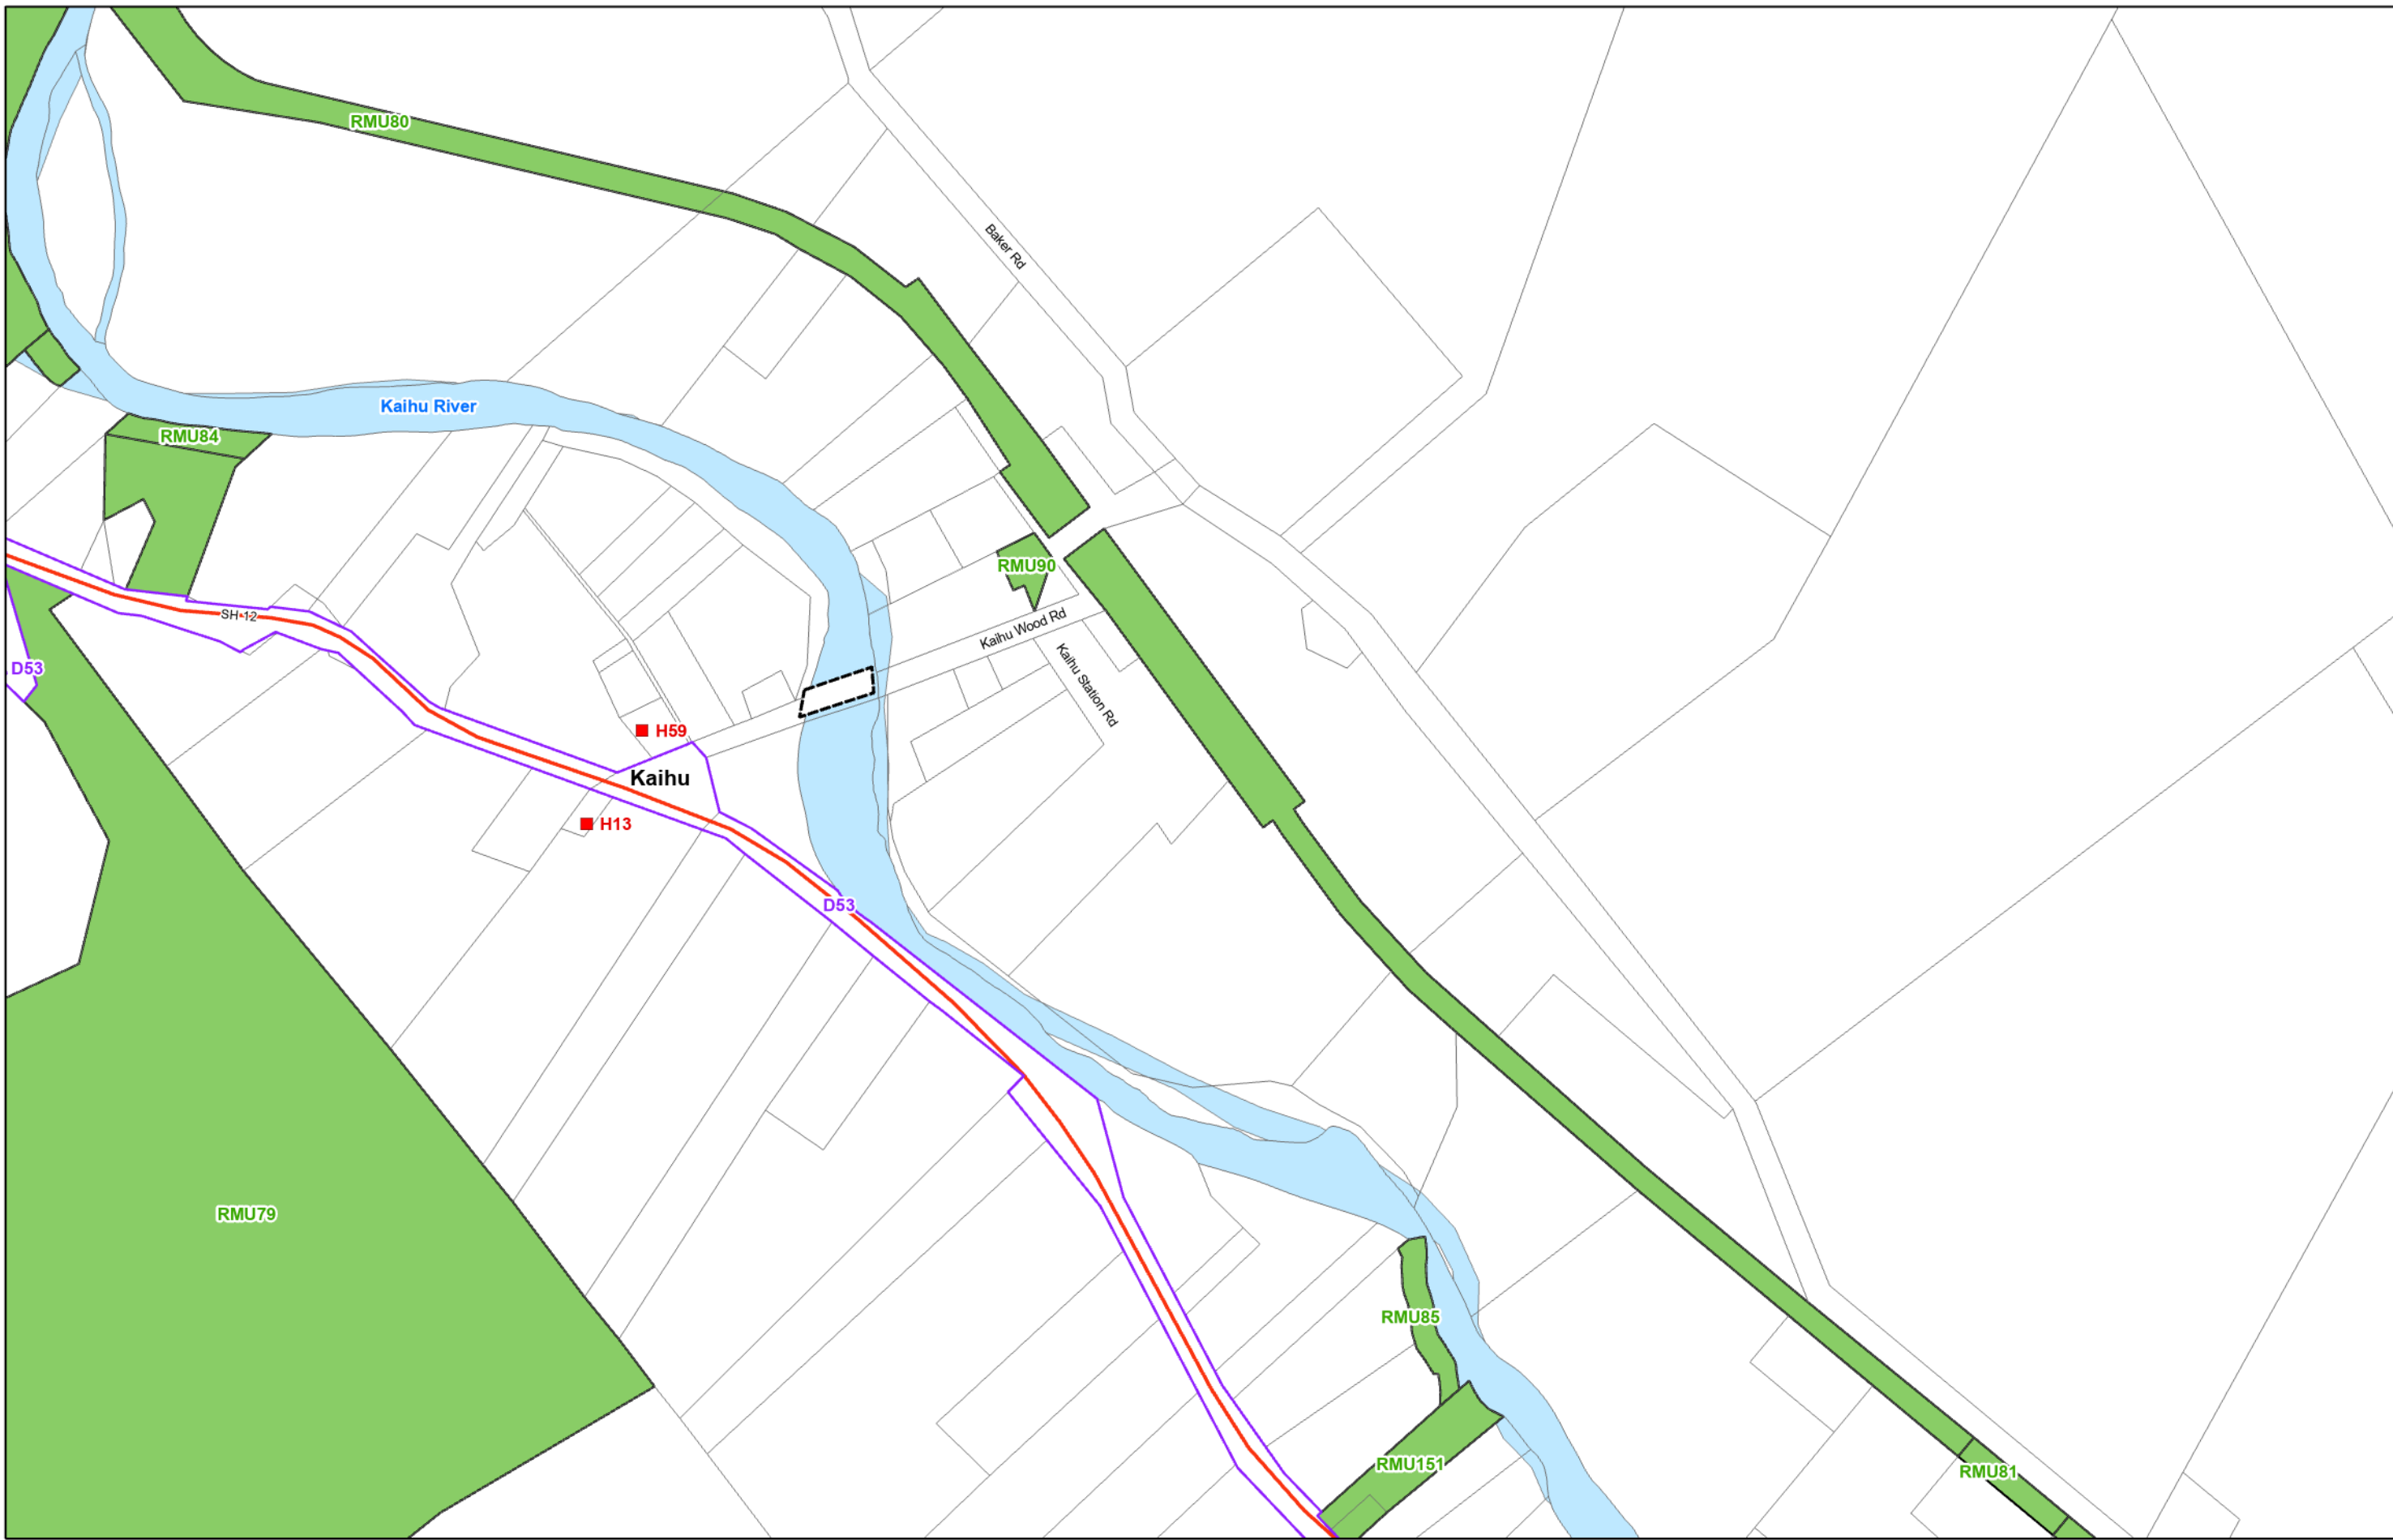

KAIPARA DISTRICT PLAN - OPERATIVE NOVEMBER 2013

Map Series Two
Sites, Features and Units Aranga Beach

(C) Crown Copyright Reserved.
 Transpower New Zealand makes no representations about the suitability of any information supplied to Kaipara District Council for any purpose. All intellectual property rights in this Database layer and the data in it belong exclusively to Transpower. While all reasonable efforts have been made to ensure that up-to-date information is provided to Kaipara District Council, Transpower New Zealand accepts no responsibility for any errors, omissions or inaccuracies in the information.
 Cadastre from 19 March 2021.