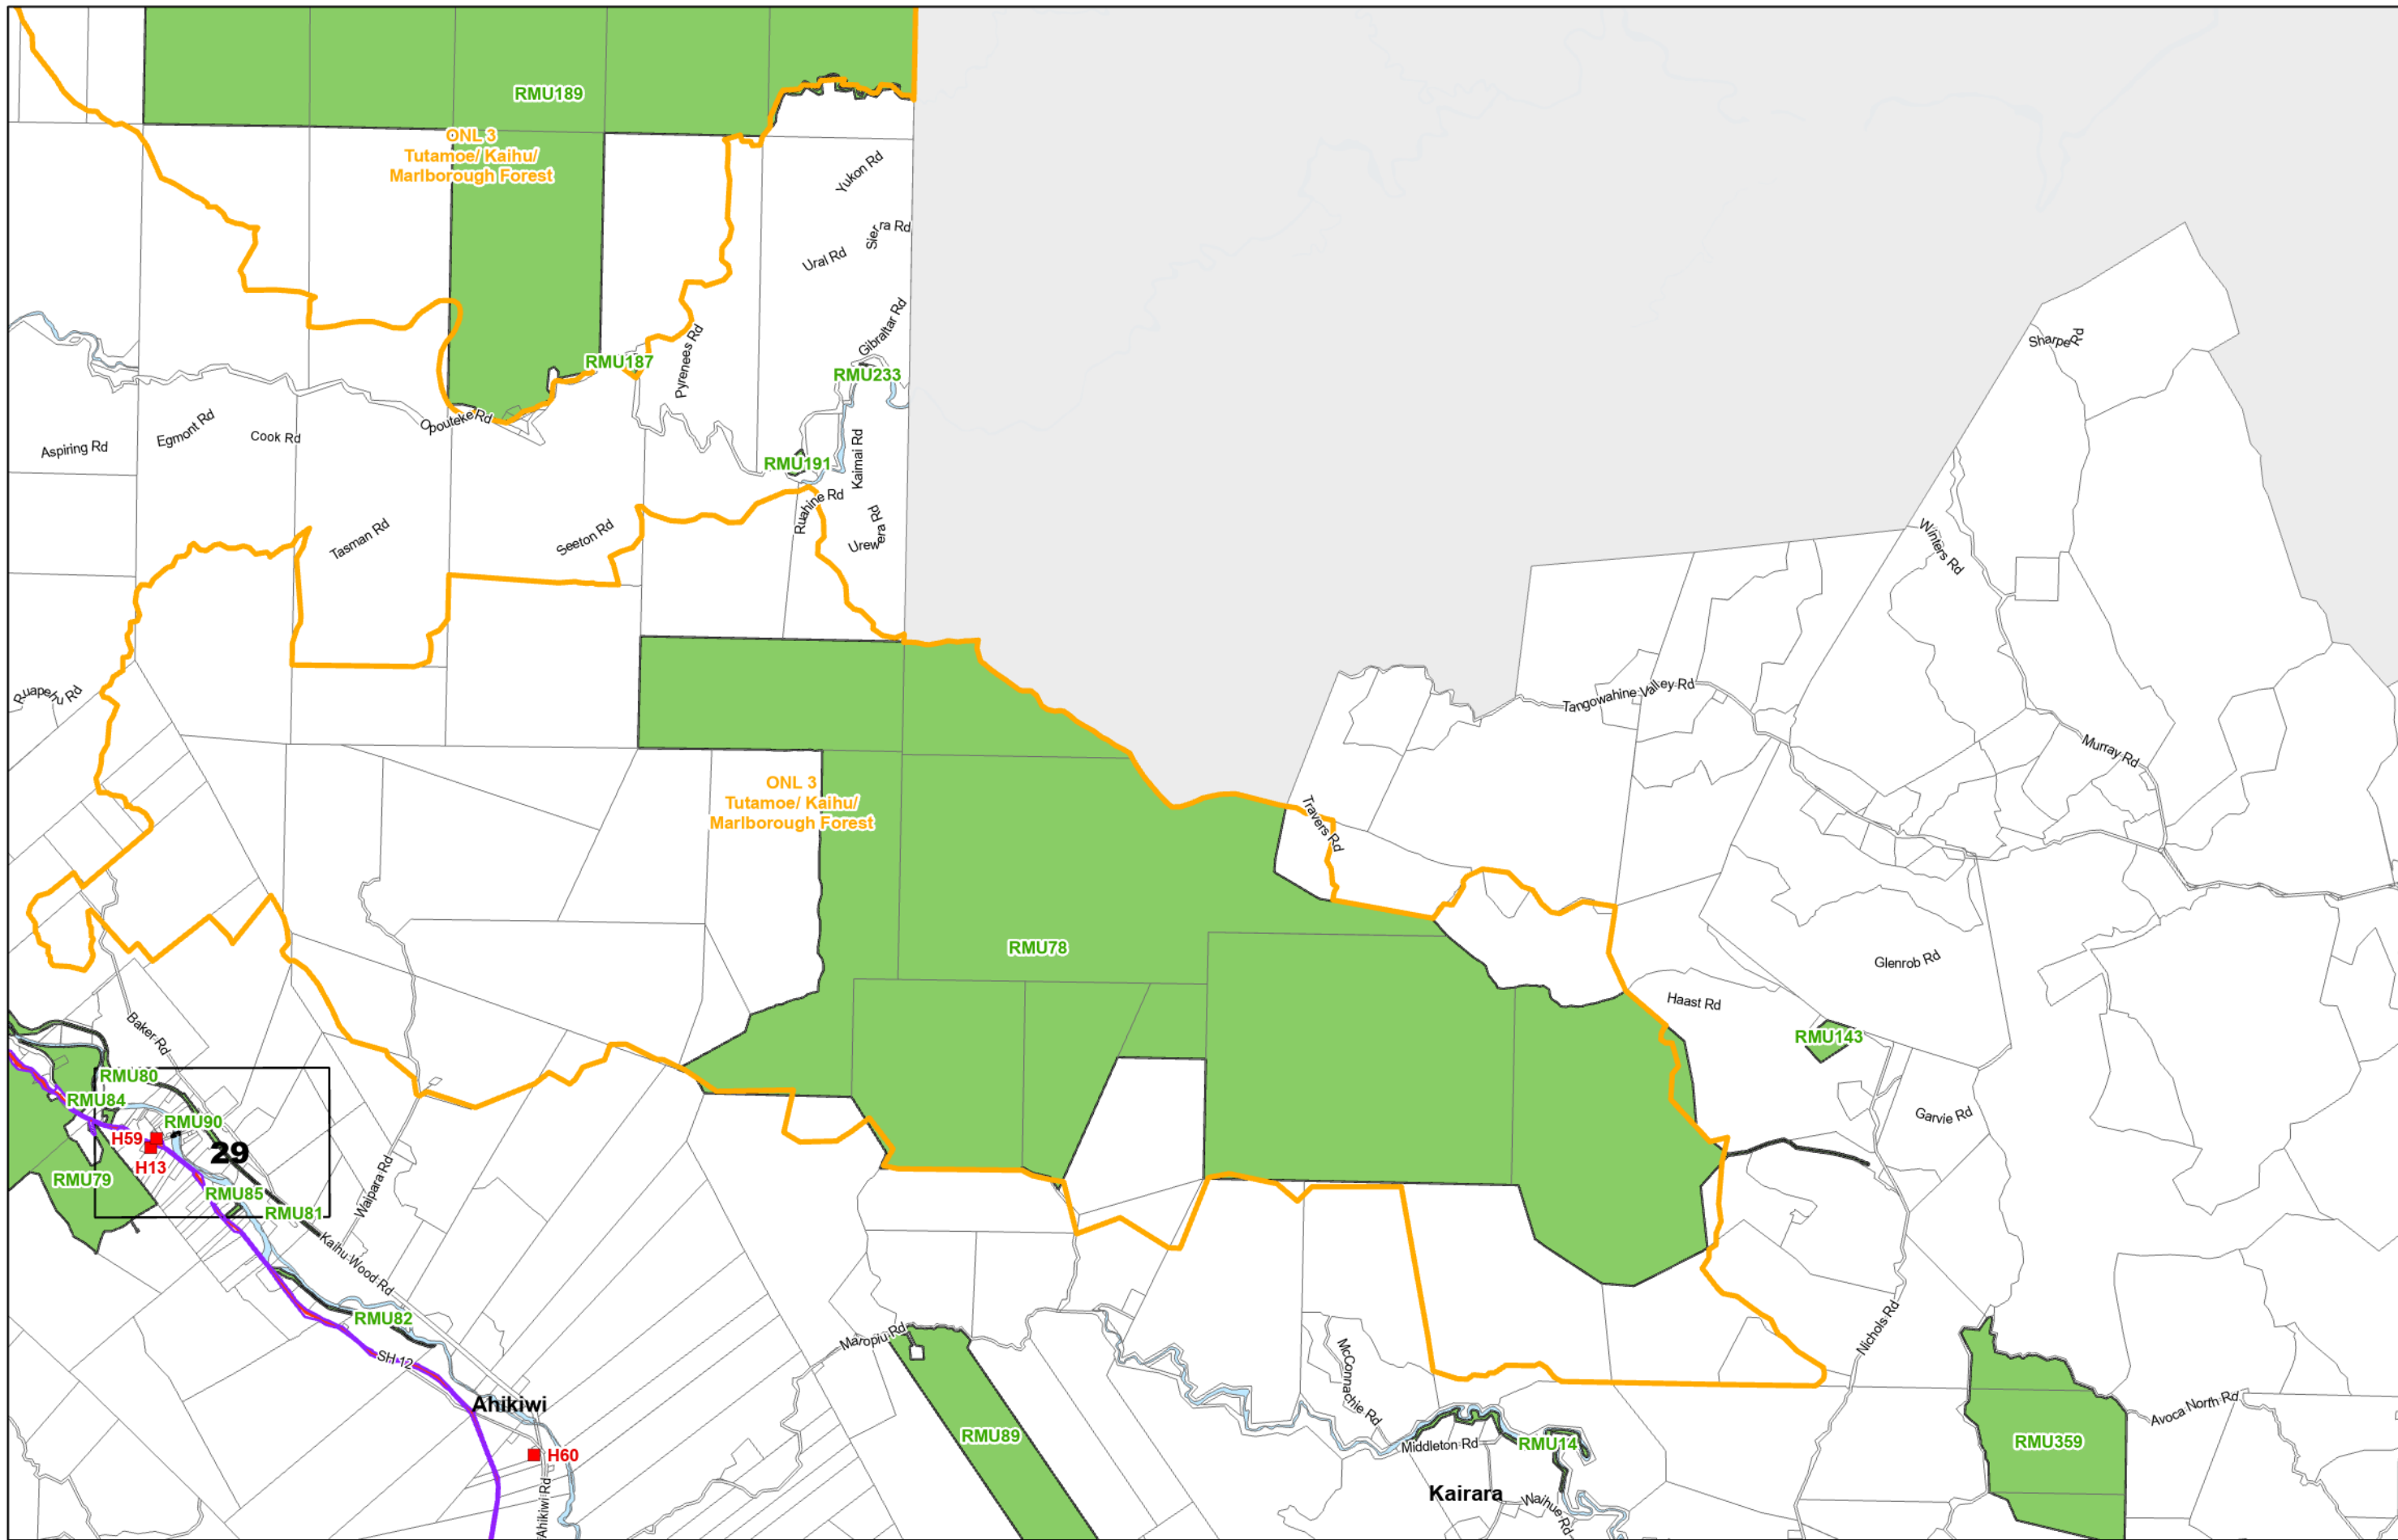

(C) Crown Copyright Reserved.

KAIPARA DISTRICT PLAN - OPERATIVE NOVEMBER 2013

**Map Series Two
Sites, Features and Units**