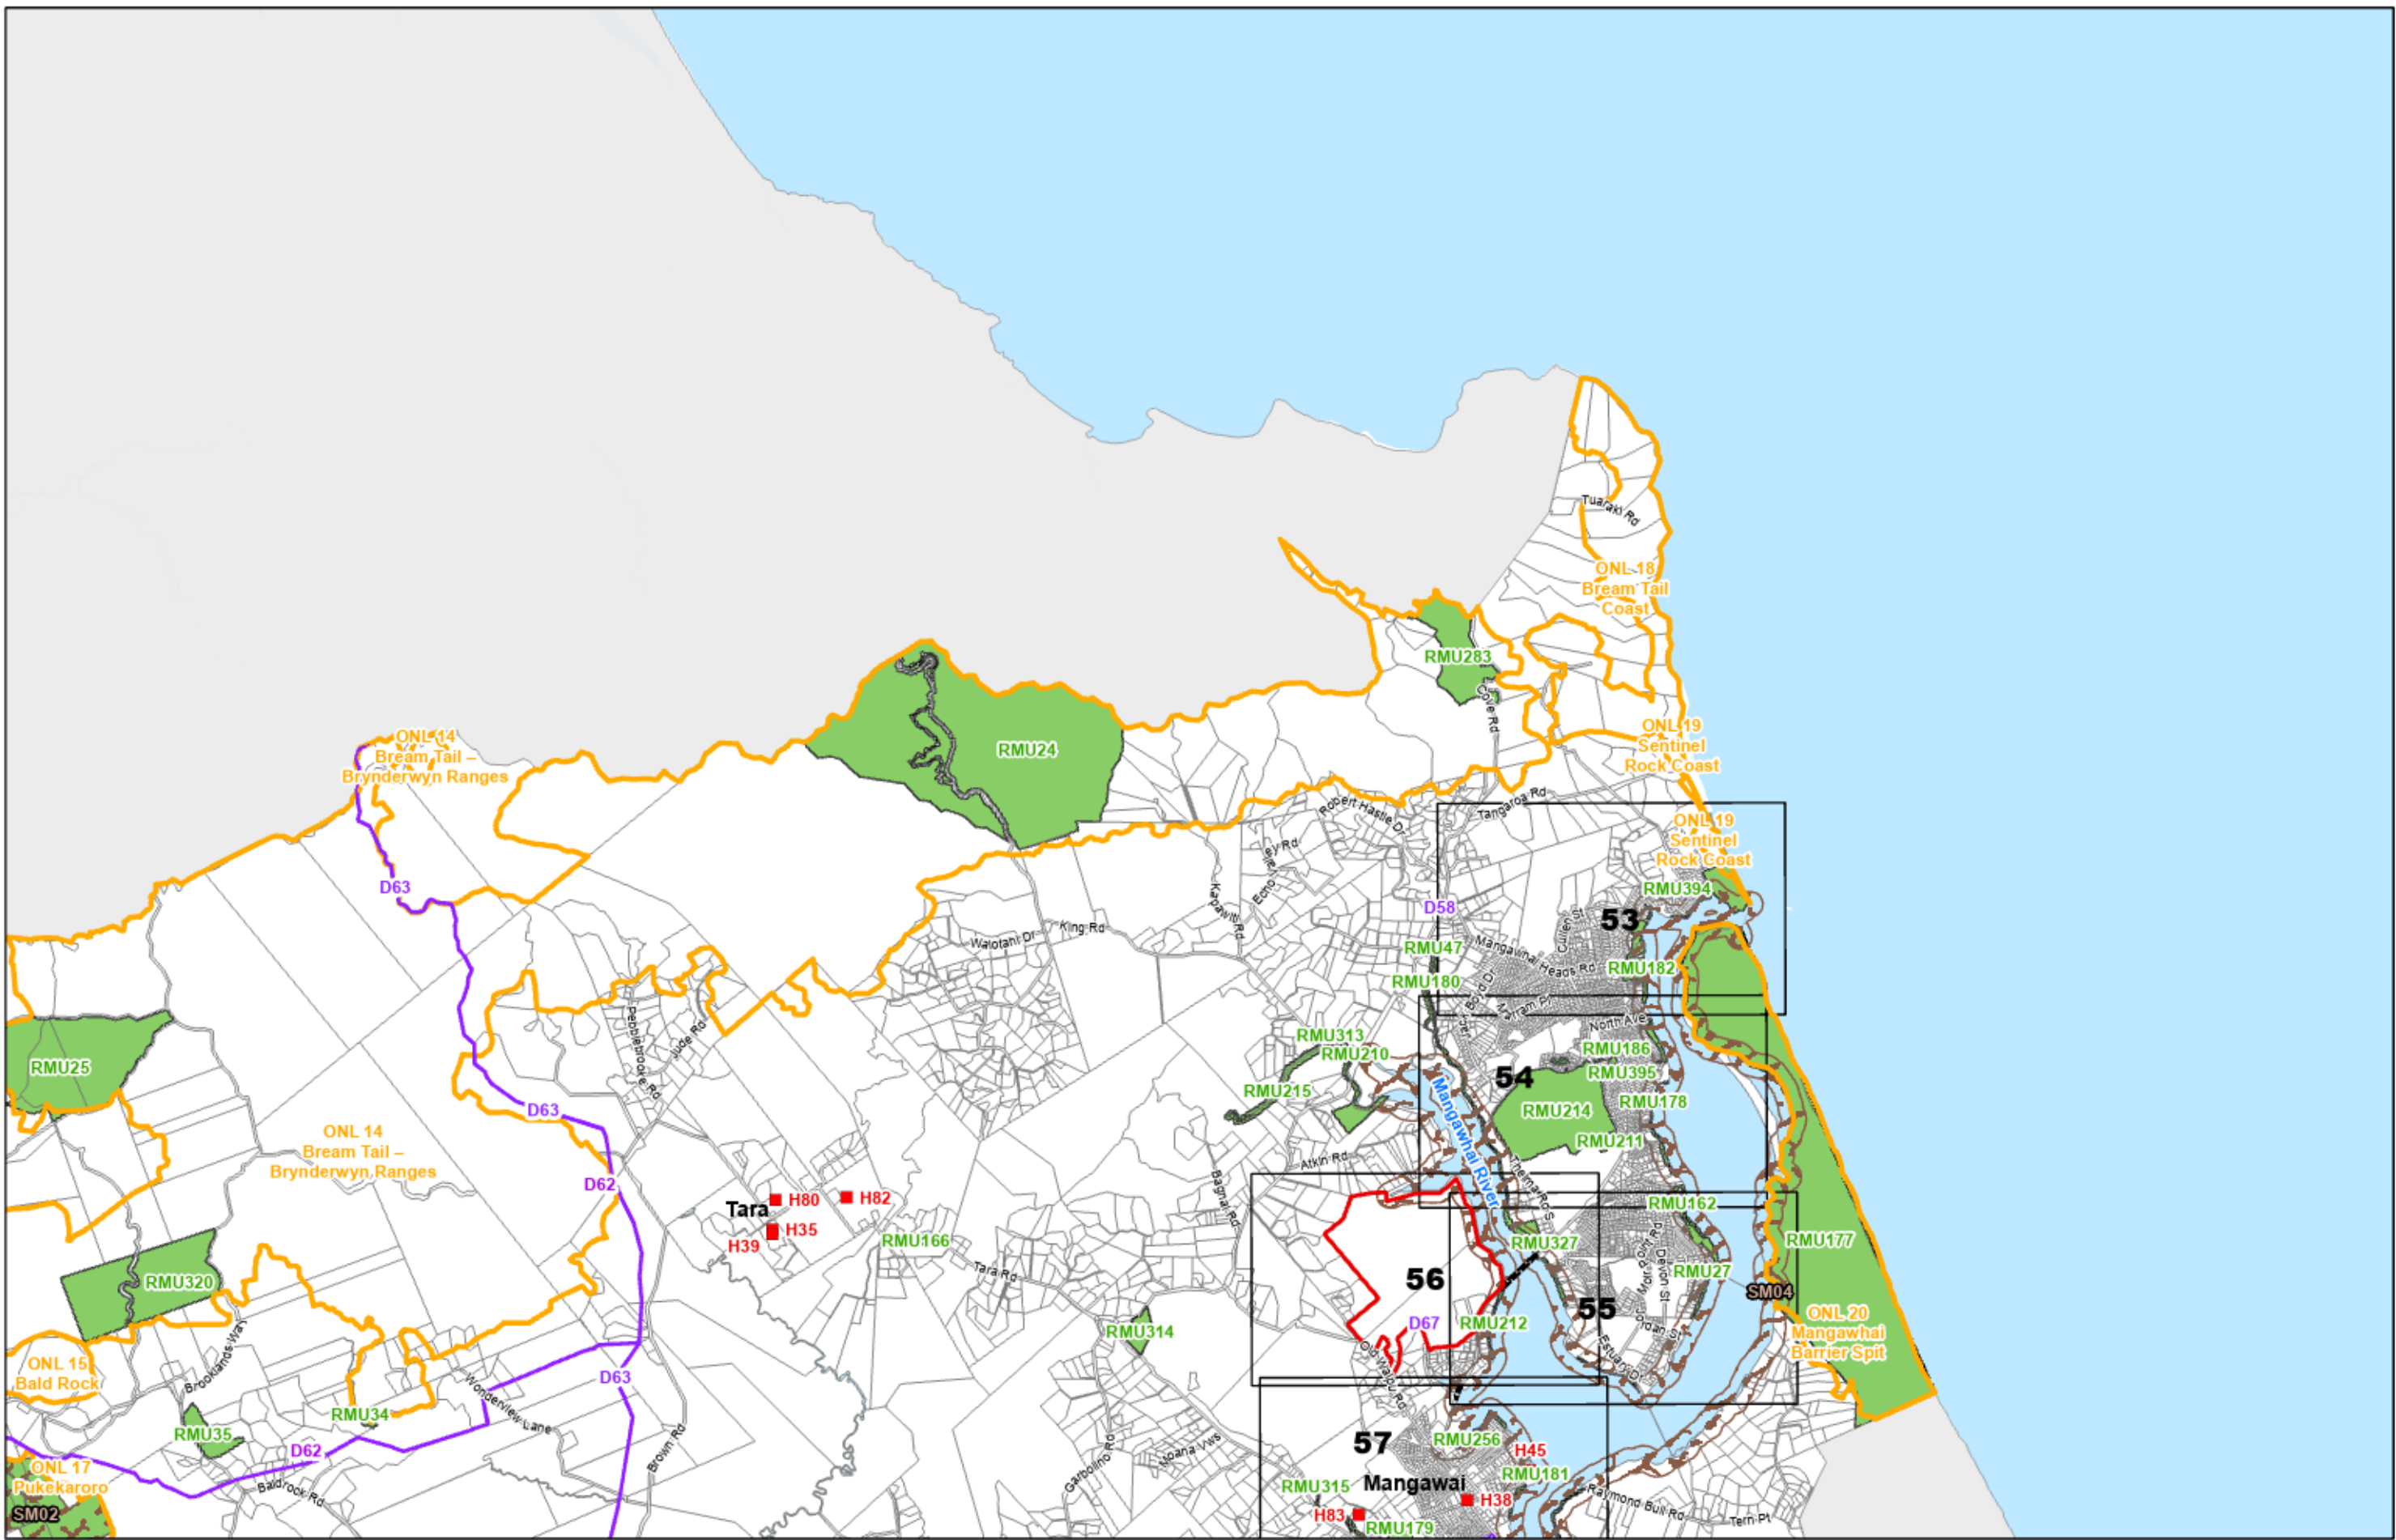

(C) Crown Copyright Reserved.
Transpower New Zealand makes no representations about the suitability of any information supplied to Kaipara District Council for any purpose. All Intellectual property rights in this Database layer and the data in it belong exclusively to Transpower. While all reasonable efforts have been made to ensure that up-to-date information is provided to Kaipara District Council, Transpower New Zealand accepts no responsibility for any errors, omissions or inaccuracies in the information.
Cadastre from 19 March 2021.

KAIPARA DISTRICT PLAN

Map Series Two Sites, Features and Units