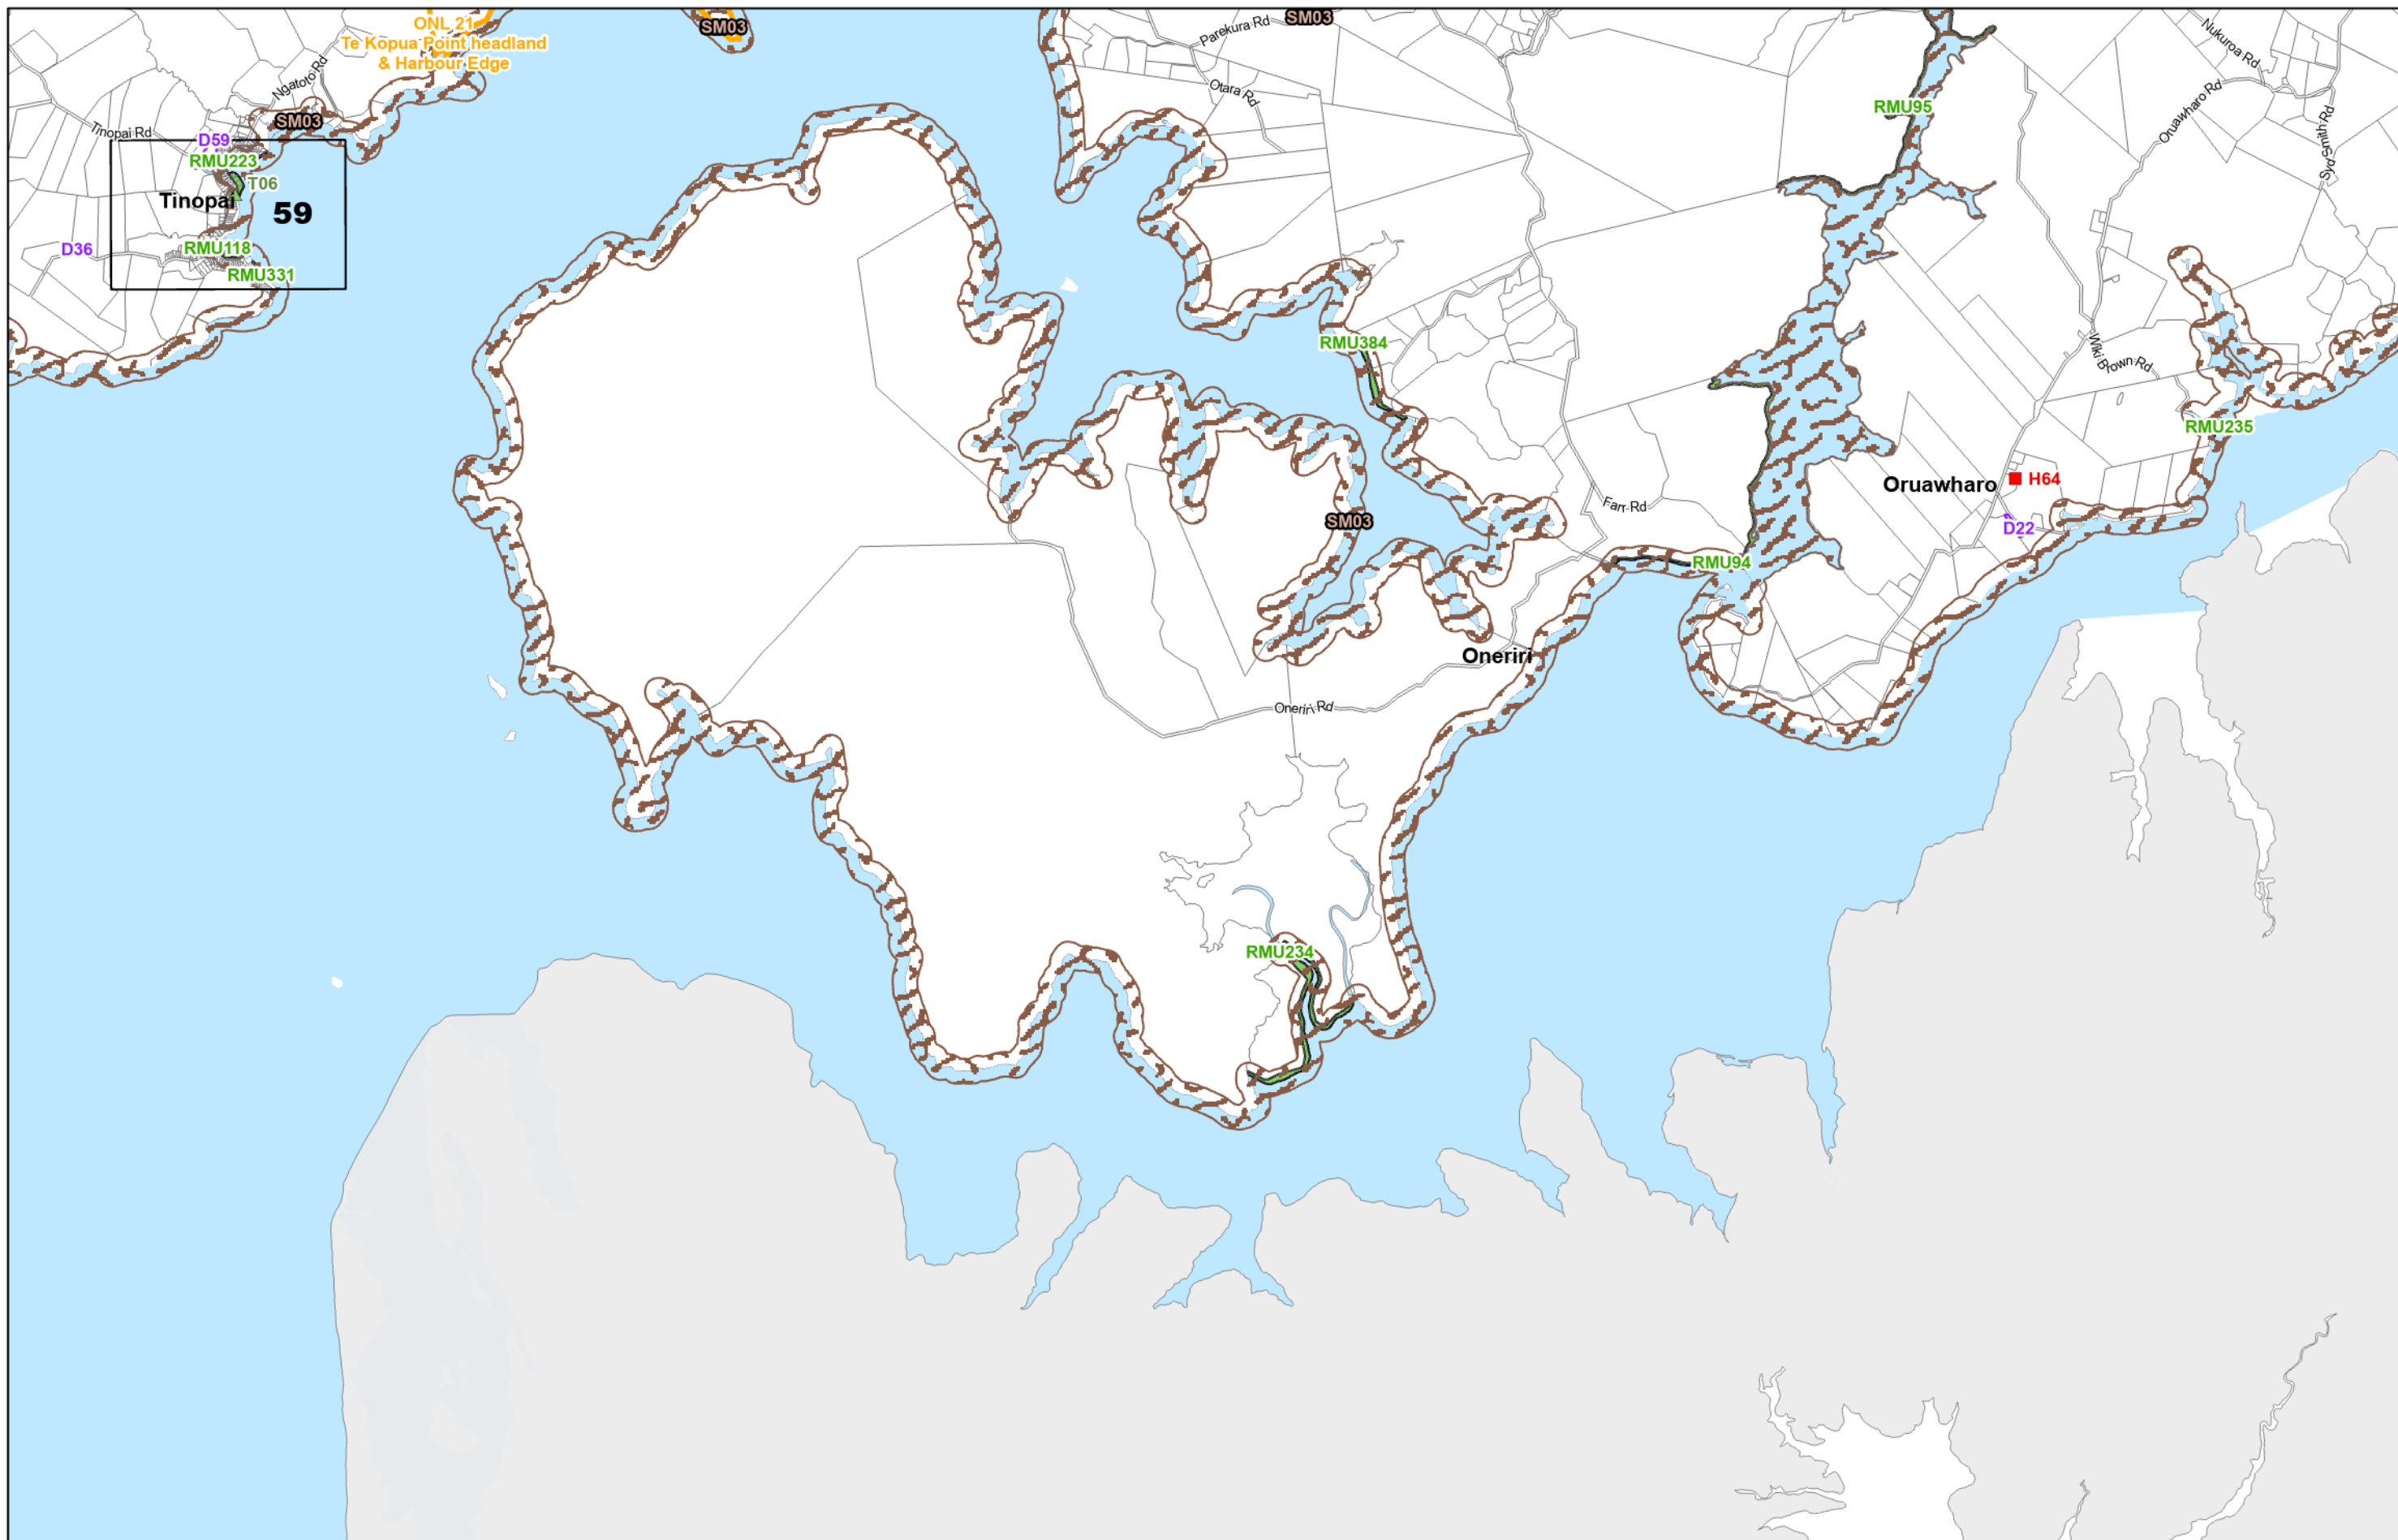

(C) Crown Copyright Reserved.

KAIPARA DISTRICT PLAN - OPERATIVE NOVEMBER 2013

Map Series Two Sites, Features and Units