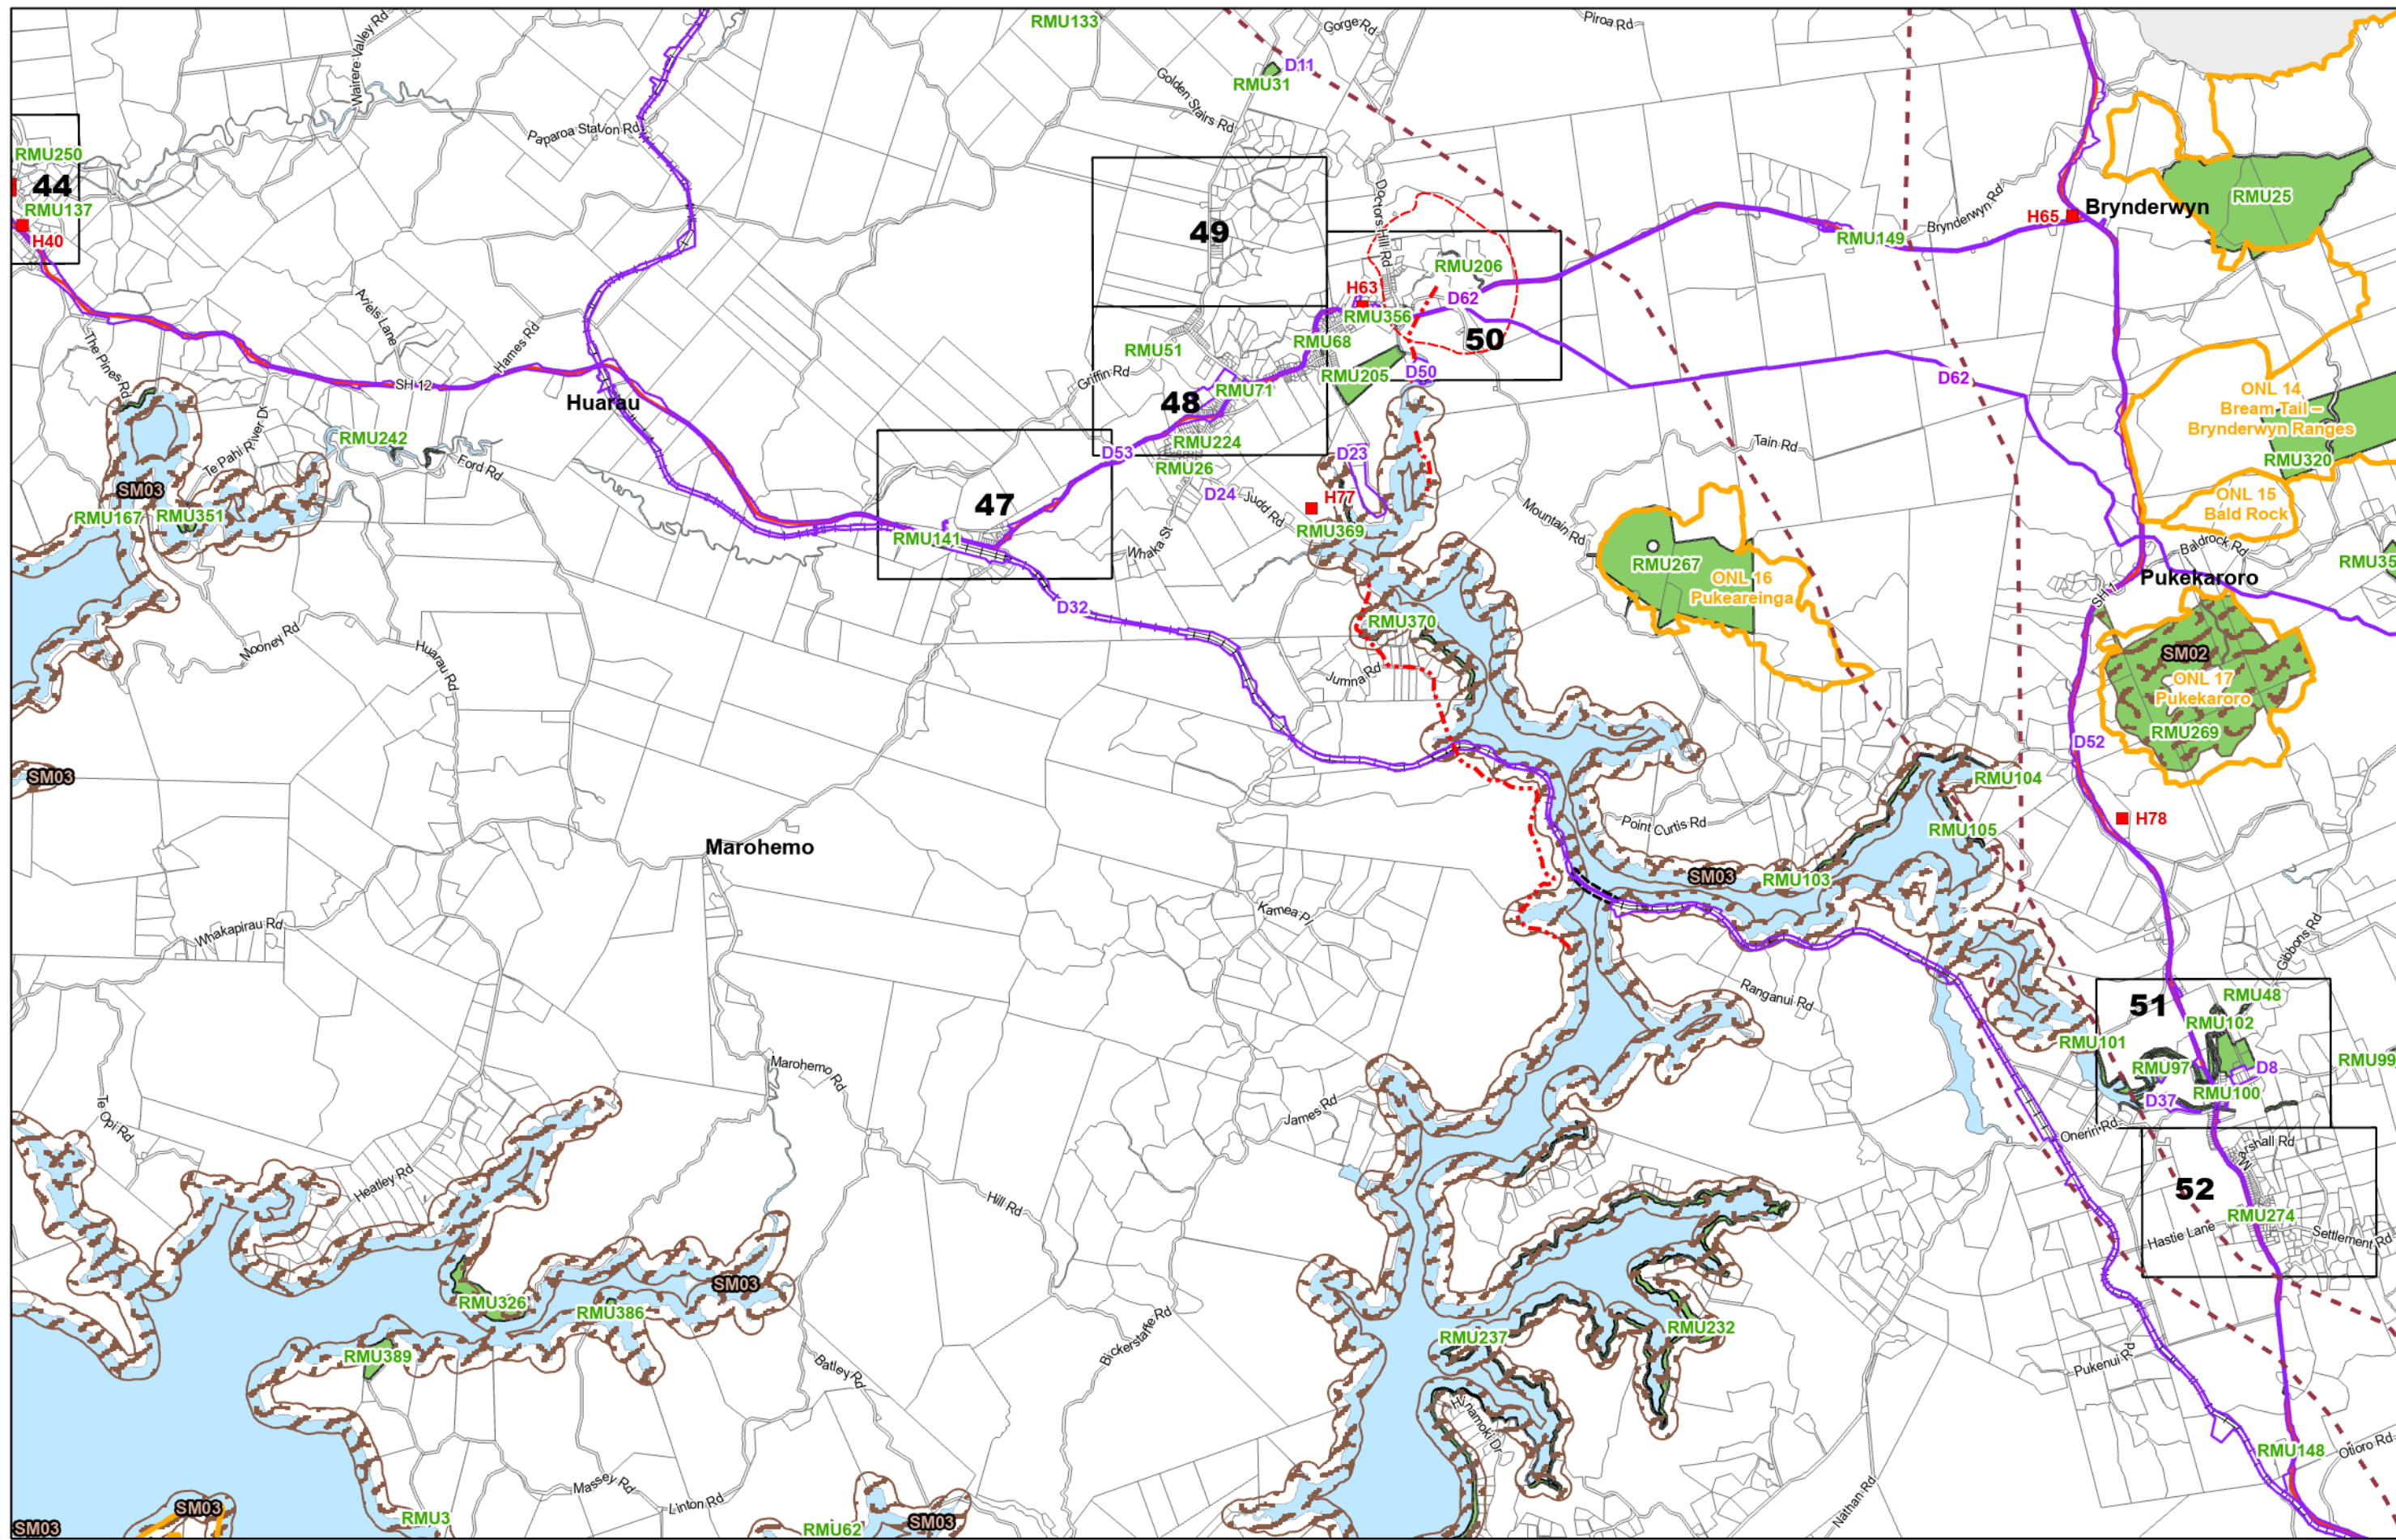

(C) Crown Copyright Reserved.
Transpower New Zealand makes no representations about the suitability of any information supplied to Kaipara District Council for any purpose. All intellectual property rights in this Database layer and the data in it belong exclusively to Transpower. While all reasonable efforts have been made to ensure that up-to-date information is provided to Kaipara District Council, Transpower New Zealand accepts no responsibility for any errors, omissions or inaccuracies in the information.
Cadastre from 19 March 2021.

KAIPARA DISTRICT PLAN - OPERATIVE NOVEMBER 2013

Map Series Two
Sites, Features and Units

N
0 10 20 Km
A3 Scale: 1:50,000