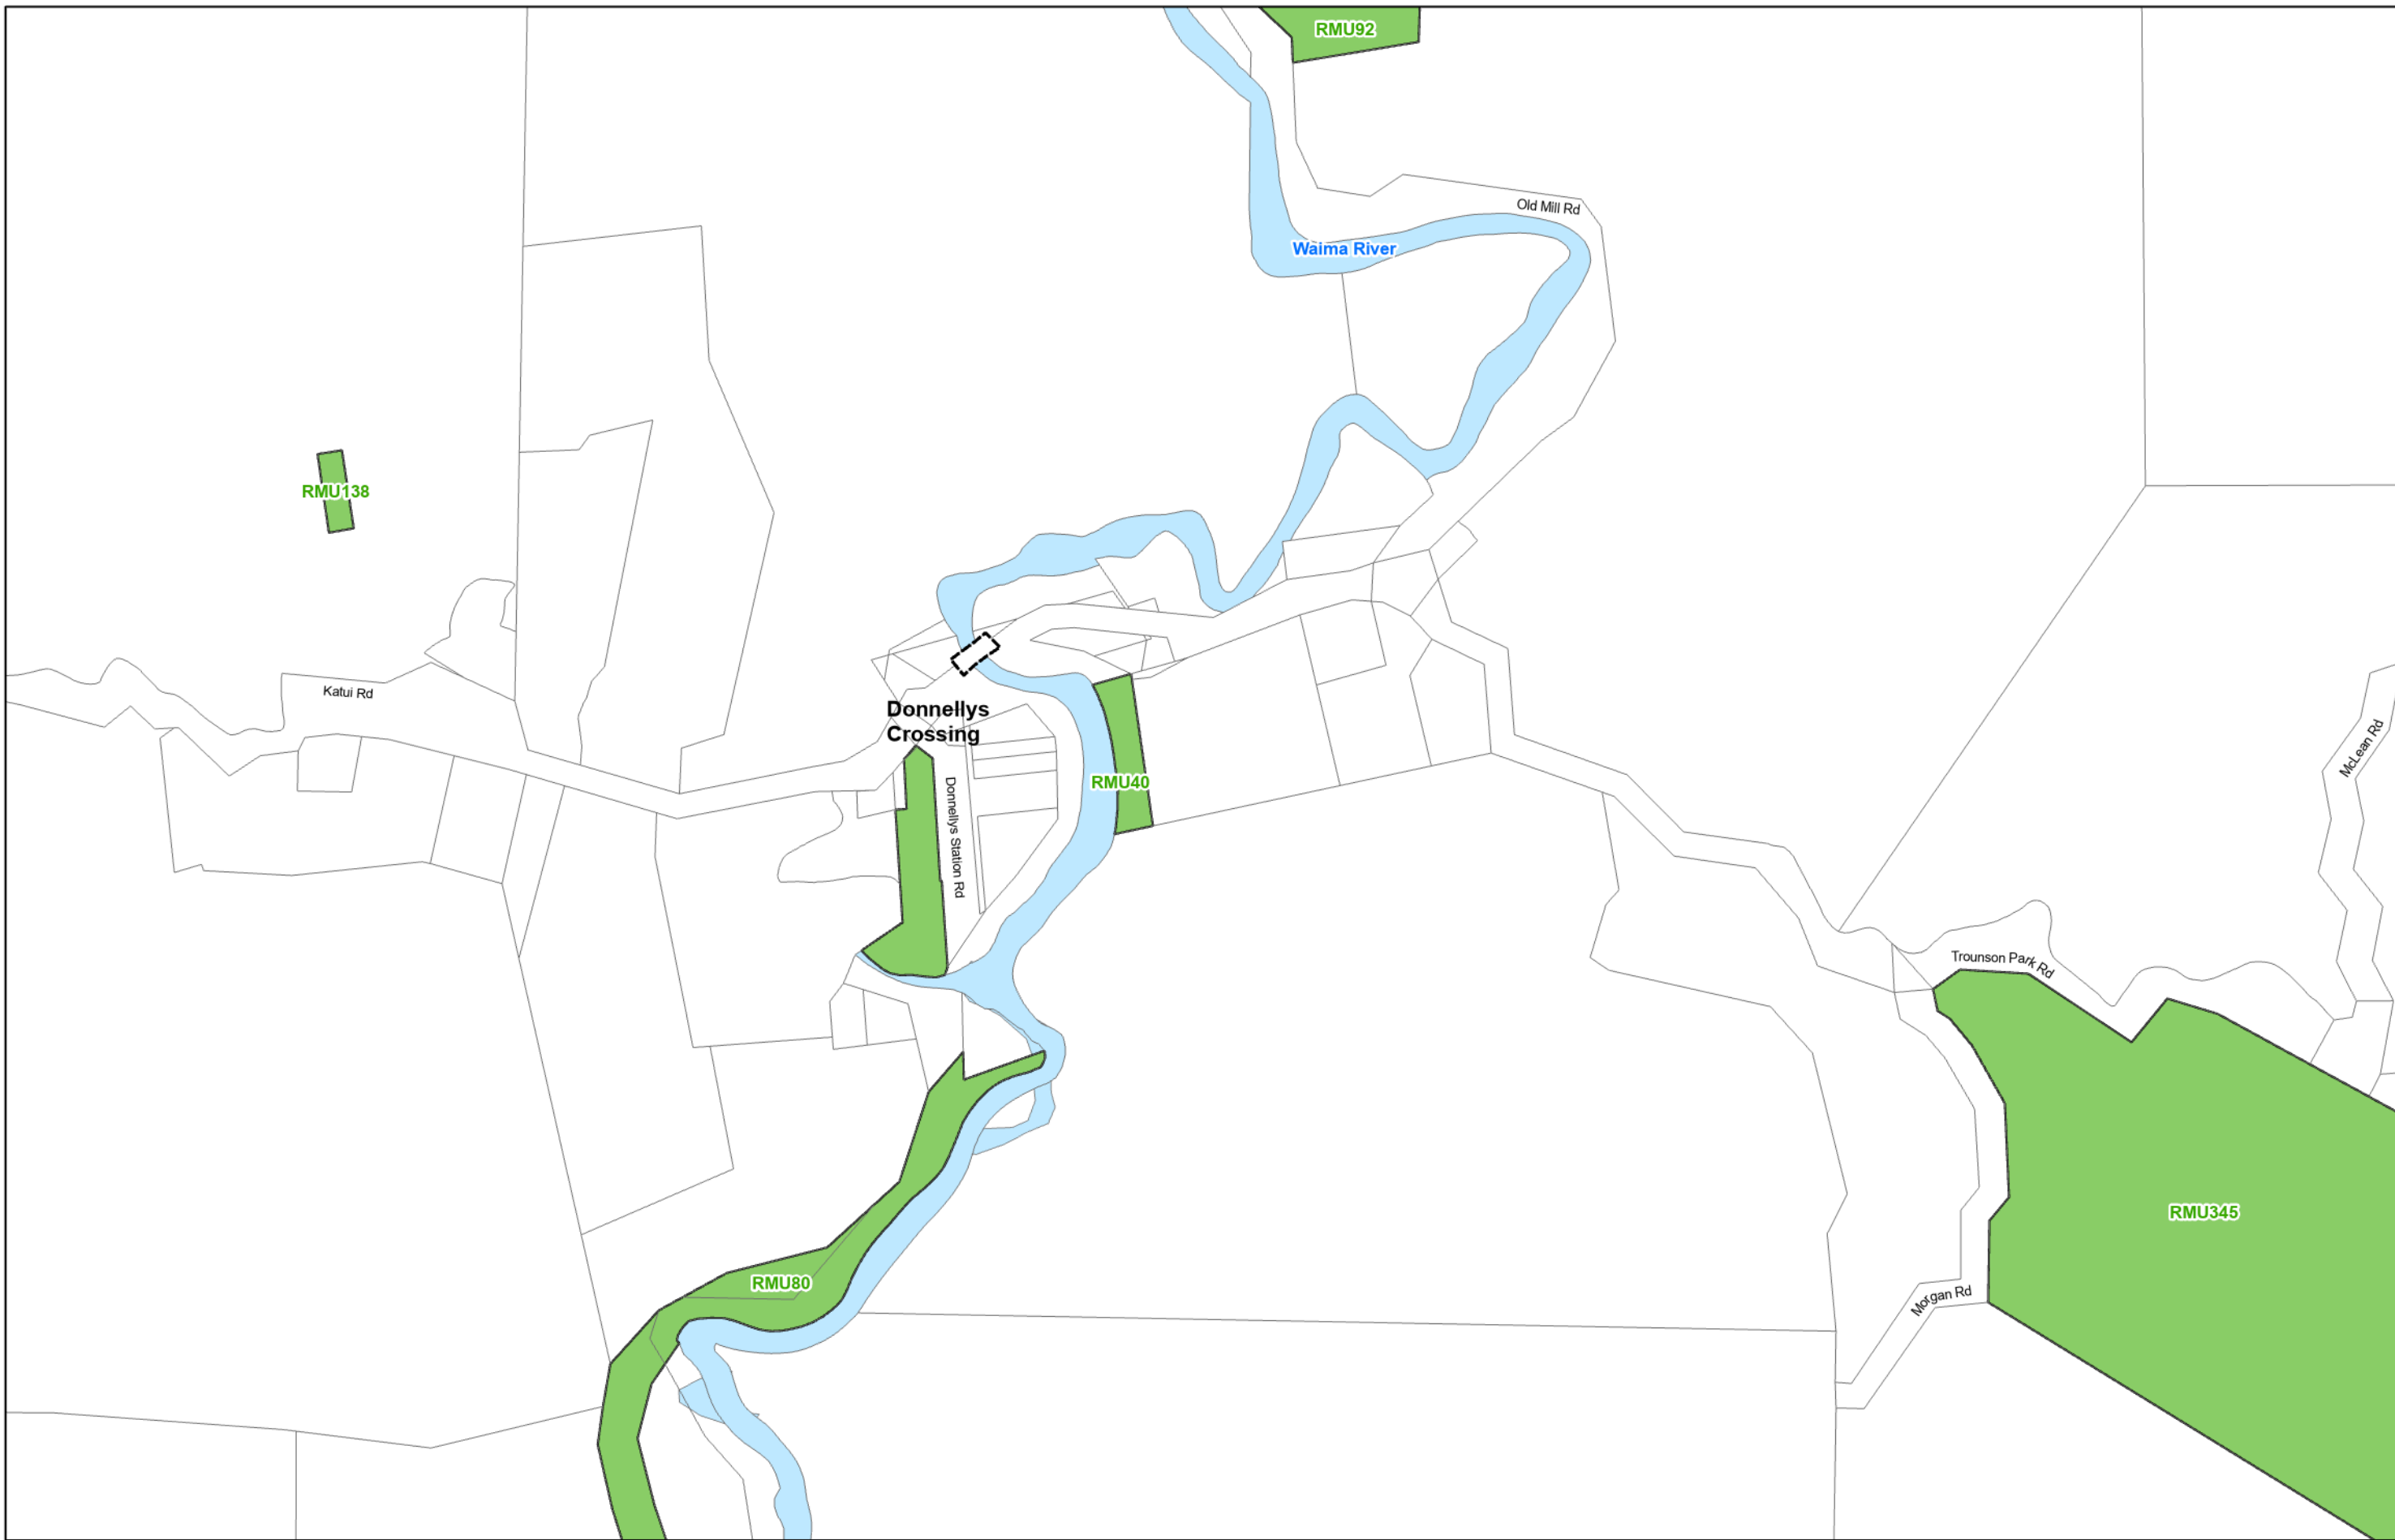

(C) Crown Copyright Reserved.
Transpower New Zealand makes no representations about the suitability of any information supplied to Kaipara District Council for any purpose. All intellectual property rights in this Database layer and the data in it belong exclusively to Transpower. While all reasonable efforts have been made to ensure that up-to-date information is provided to Kaipara District Council, Transpower New Zealand accepts no responsibility for any errors, omissions or inaccuracies in the information.
Cadastre from 19 March 2021.

KAIPARA DISTRICT PLAN - OPERATIVE NOVEMBER 2013

Map Series Two
Sites, Features and Units Donnellys Crossing