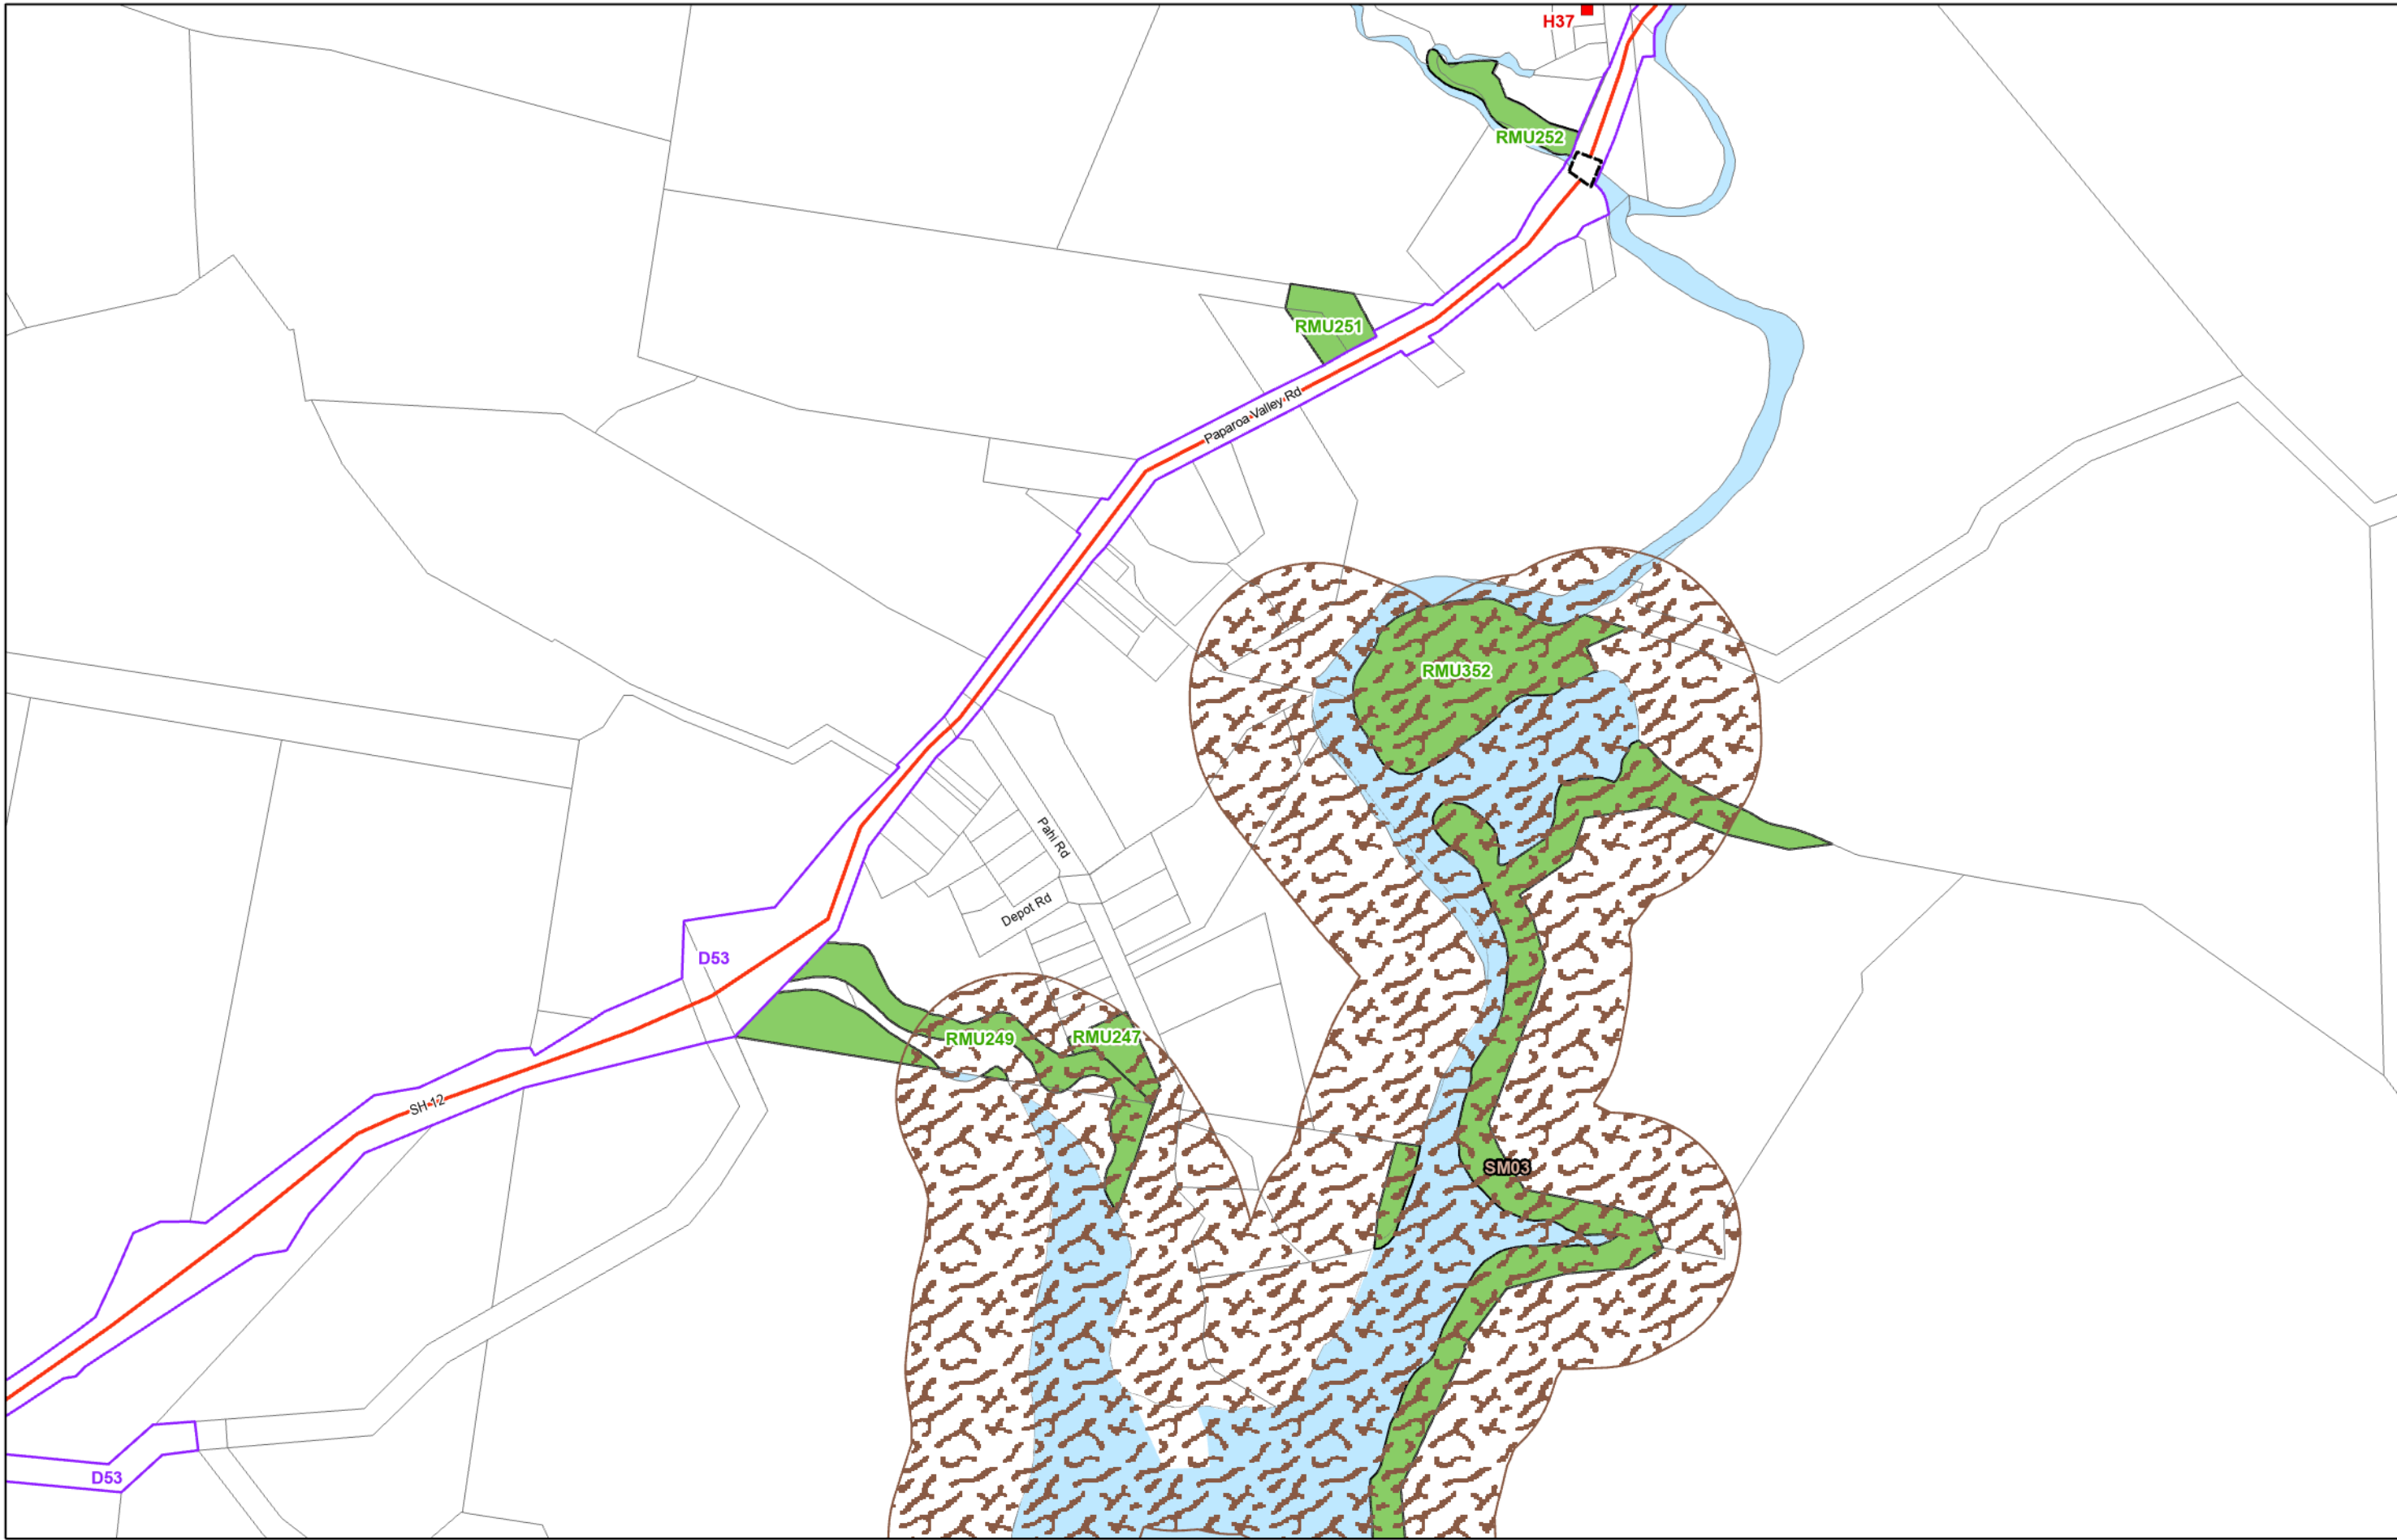

(C) Crown Copyright Reserved.

KAIPARA DISTRICT PLAN - OPERATIVE NOVEMBER 2013

Map Series Two
Sites, Features and Units Paparua