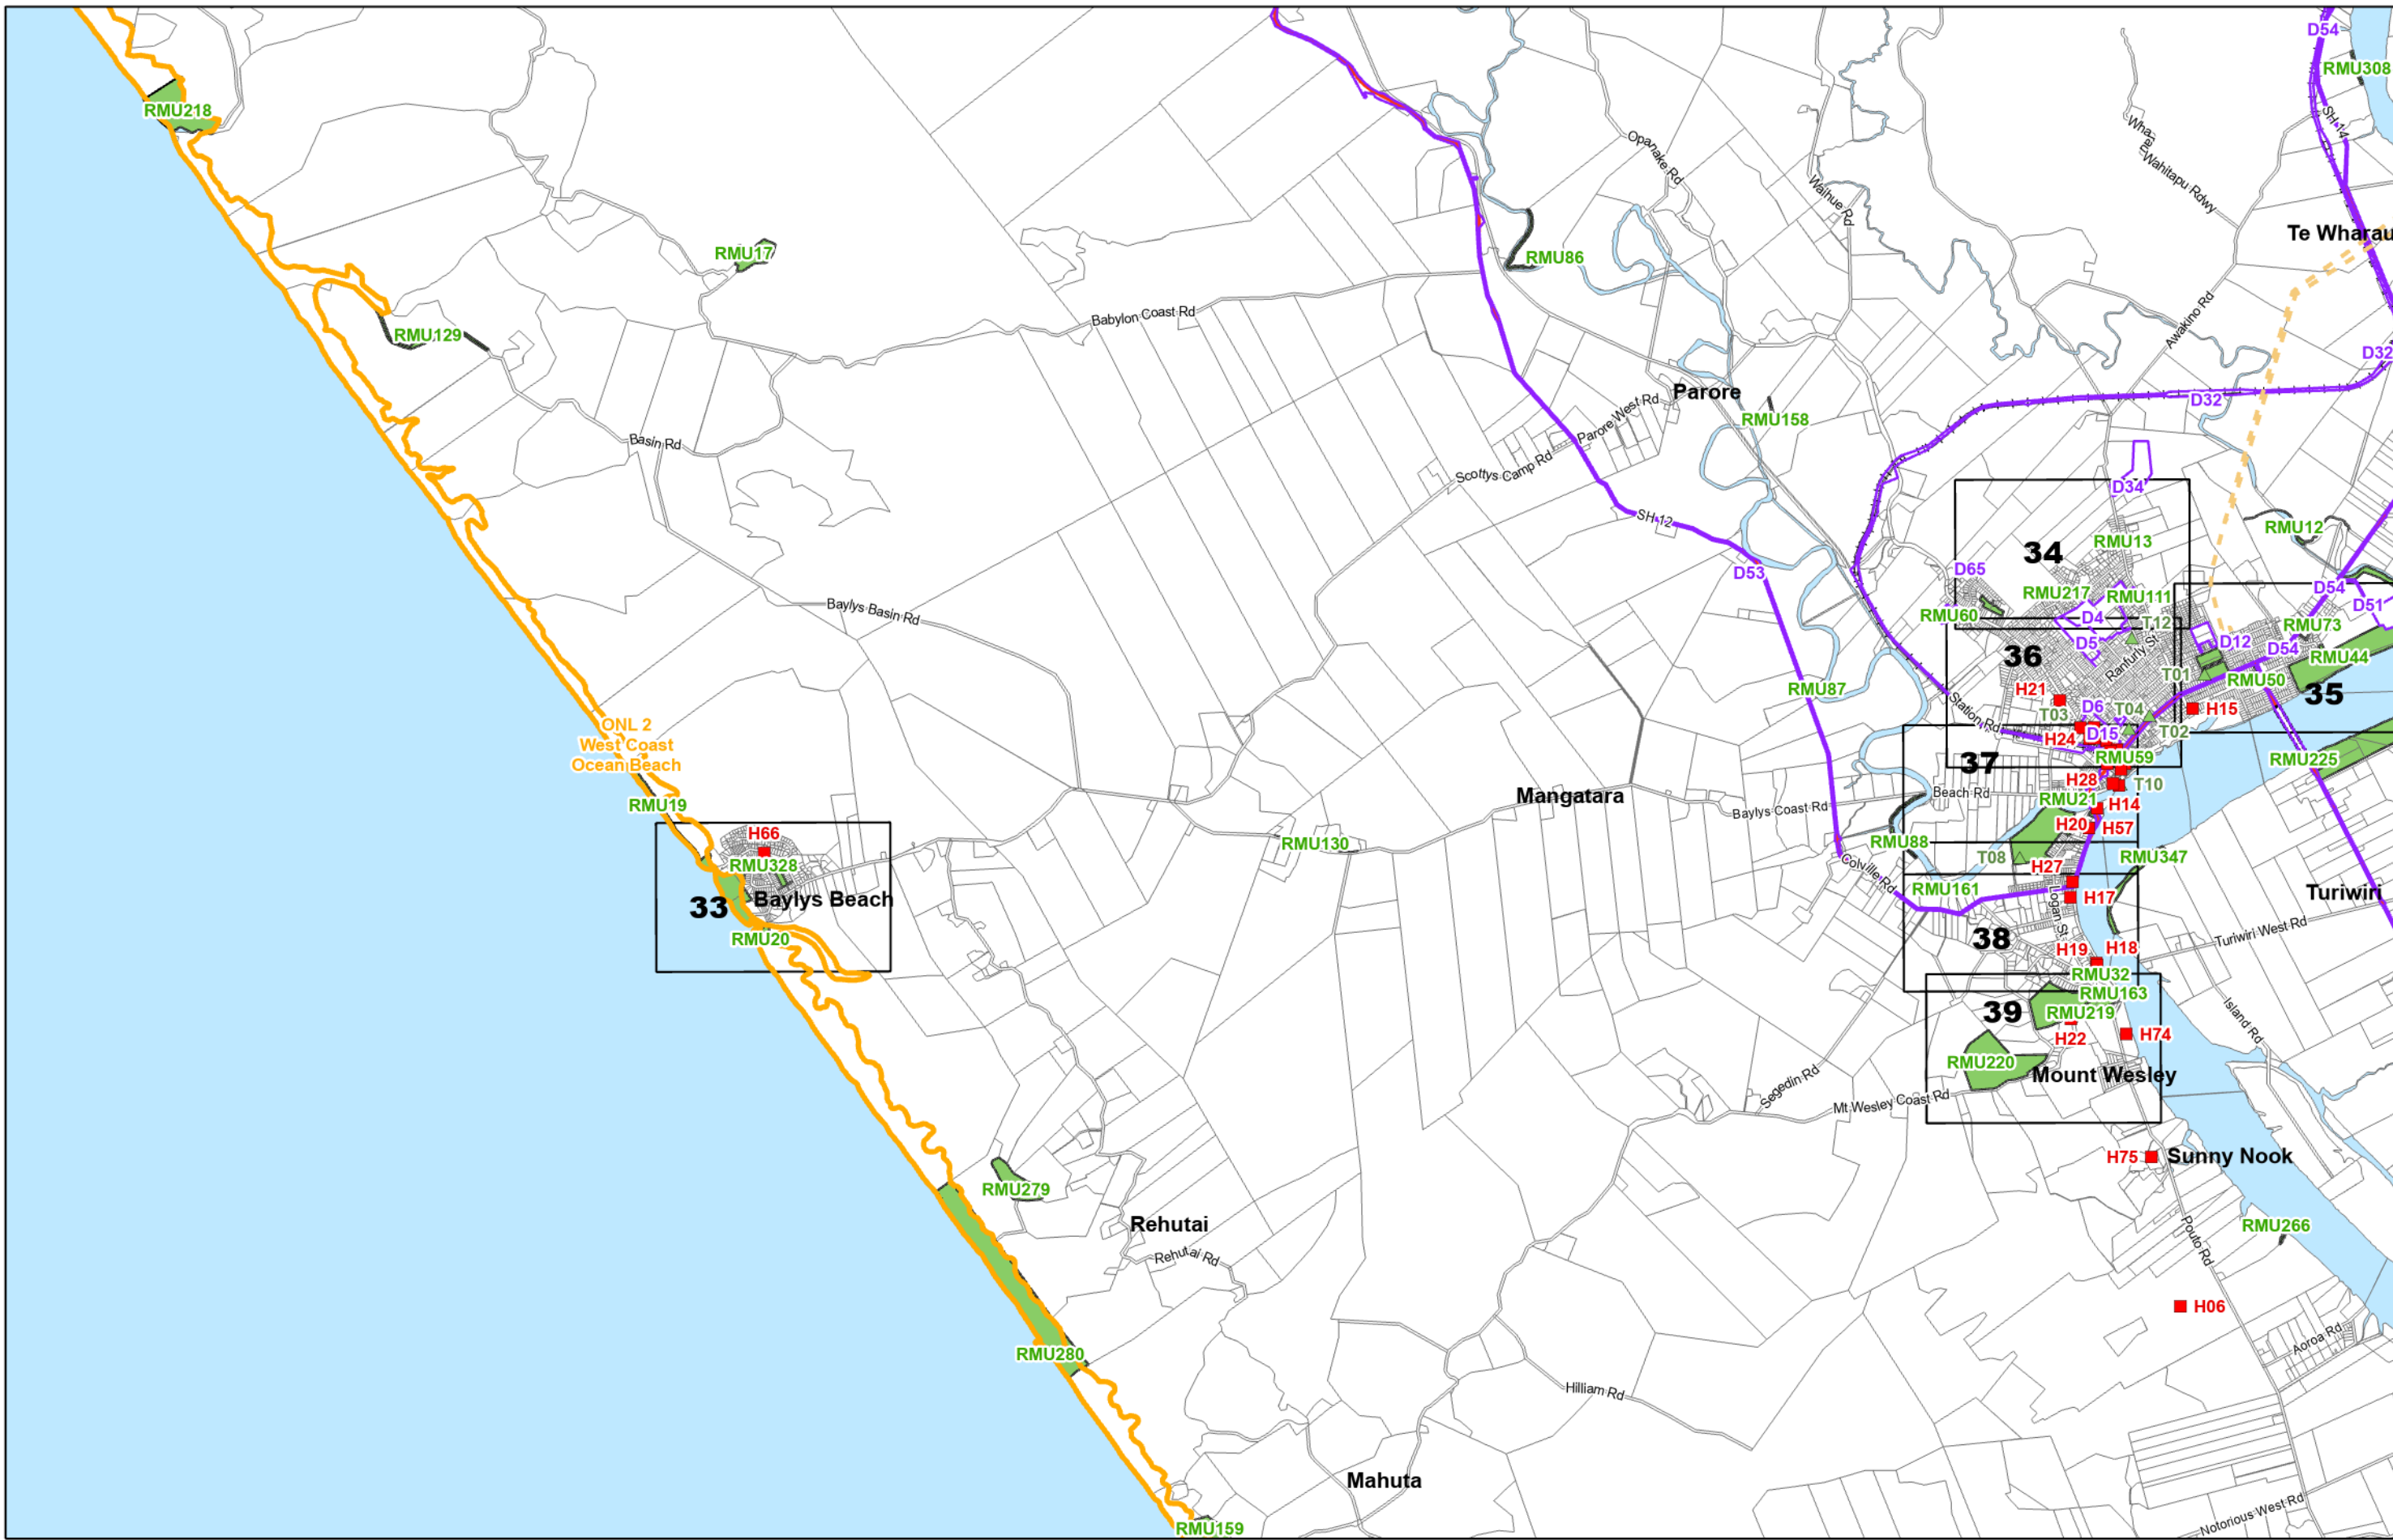

(C) Crown Copyright Reserved.

KAIPARA DISTRICT PLAN - OPERATIVE NOVEMBER 2013

**Map Series Two
Sites, Features and Units**