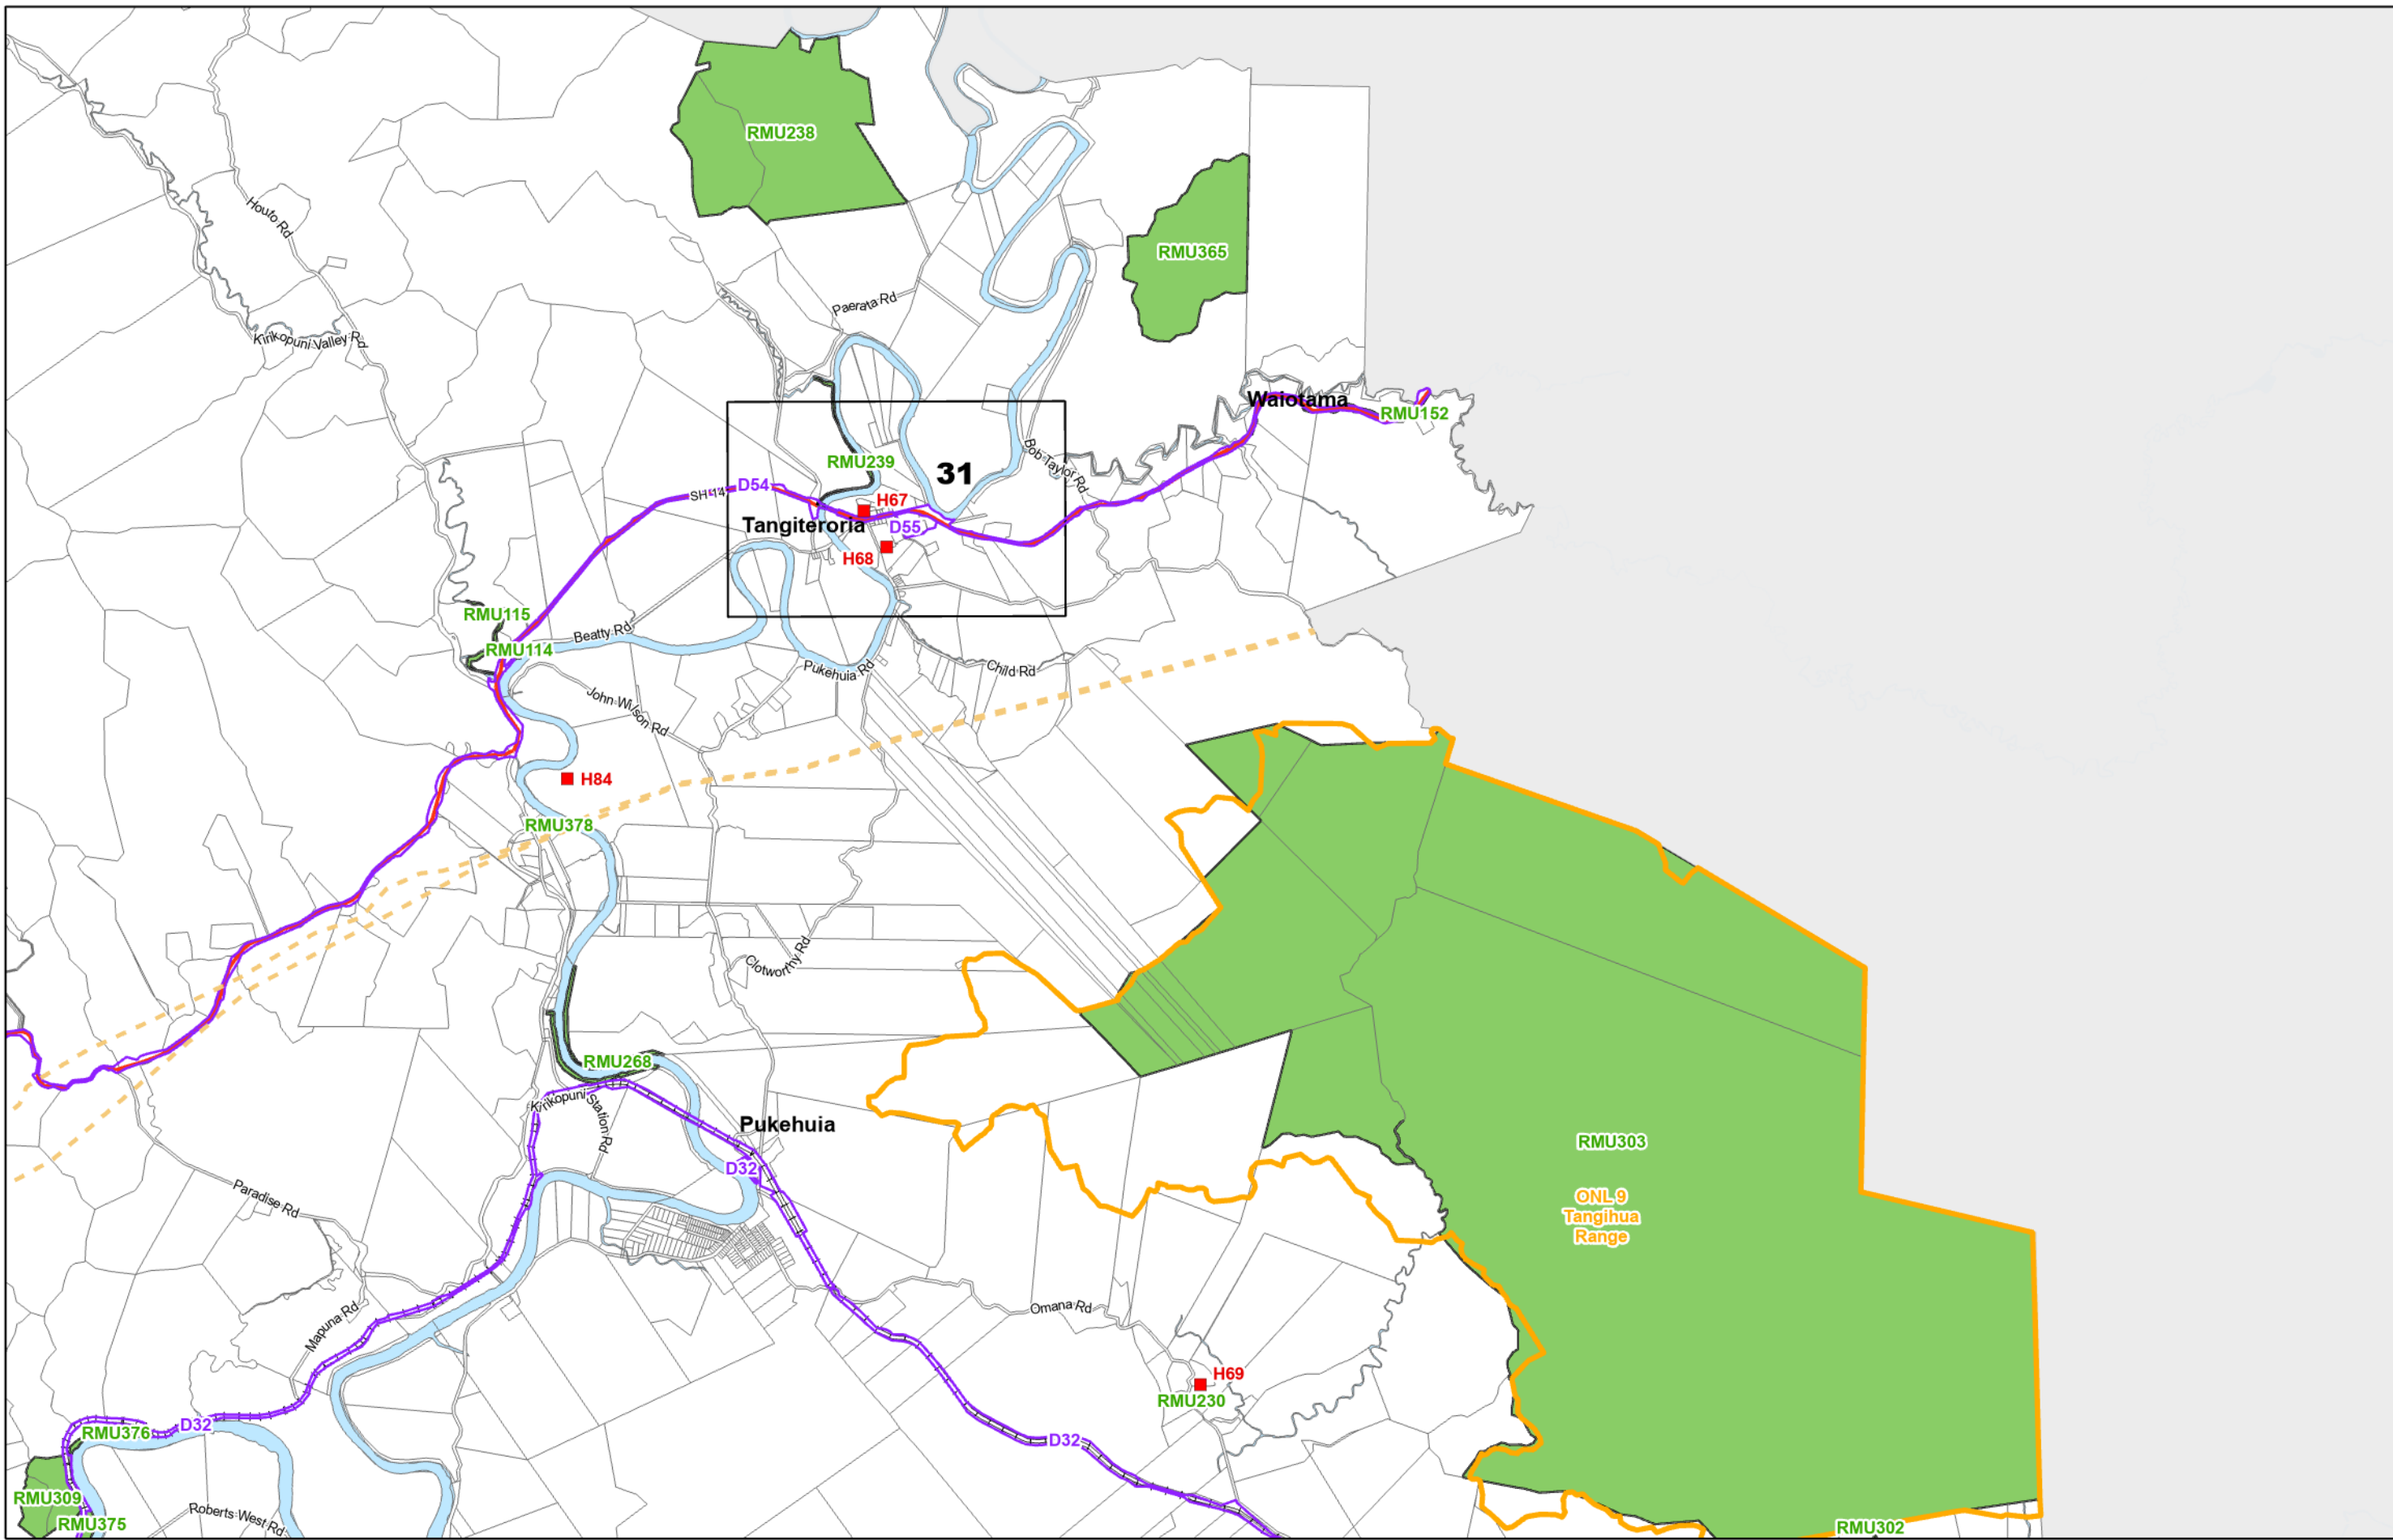

(C) Crown Copyright Reserved.
Transpower New Zealand makes no representations about the suitability of any information supplied to Kaipara District Council for any purpose. All intellectual property rights in this Database layer and the data in it belong exclusively to Transpower. While all reasonable efforts have been made to ensure that up-to-date information is provided to Kaipara District Council, Transpower New Zealand accepts no responsibility for any errors, omissions or inaccuracies in the information.
Cadastre from 19 March 2021.

KAIPARA DISTRICT PLAN - OPERATIVE NOVEMBER 2013

**Map Series Two
Sites, Features and Units**