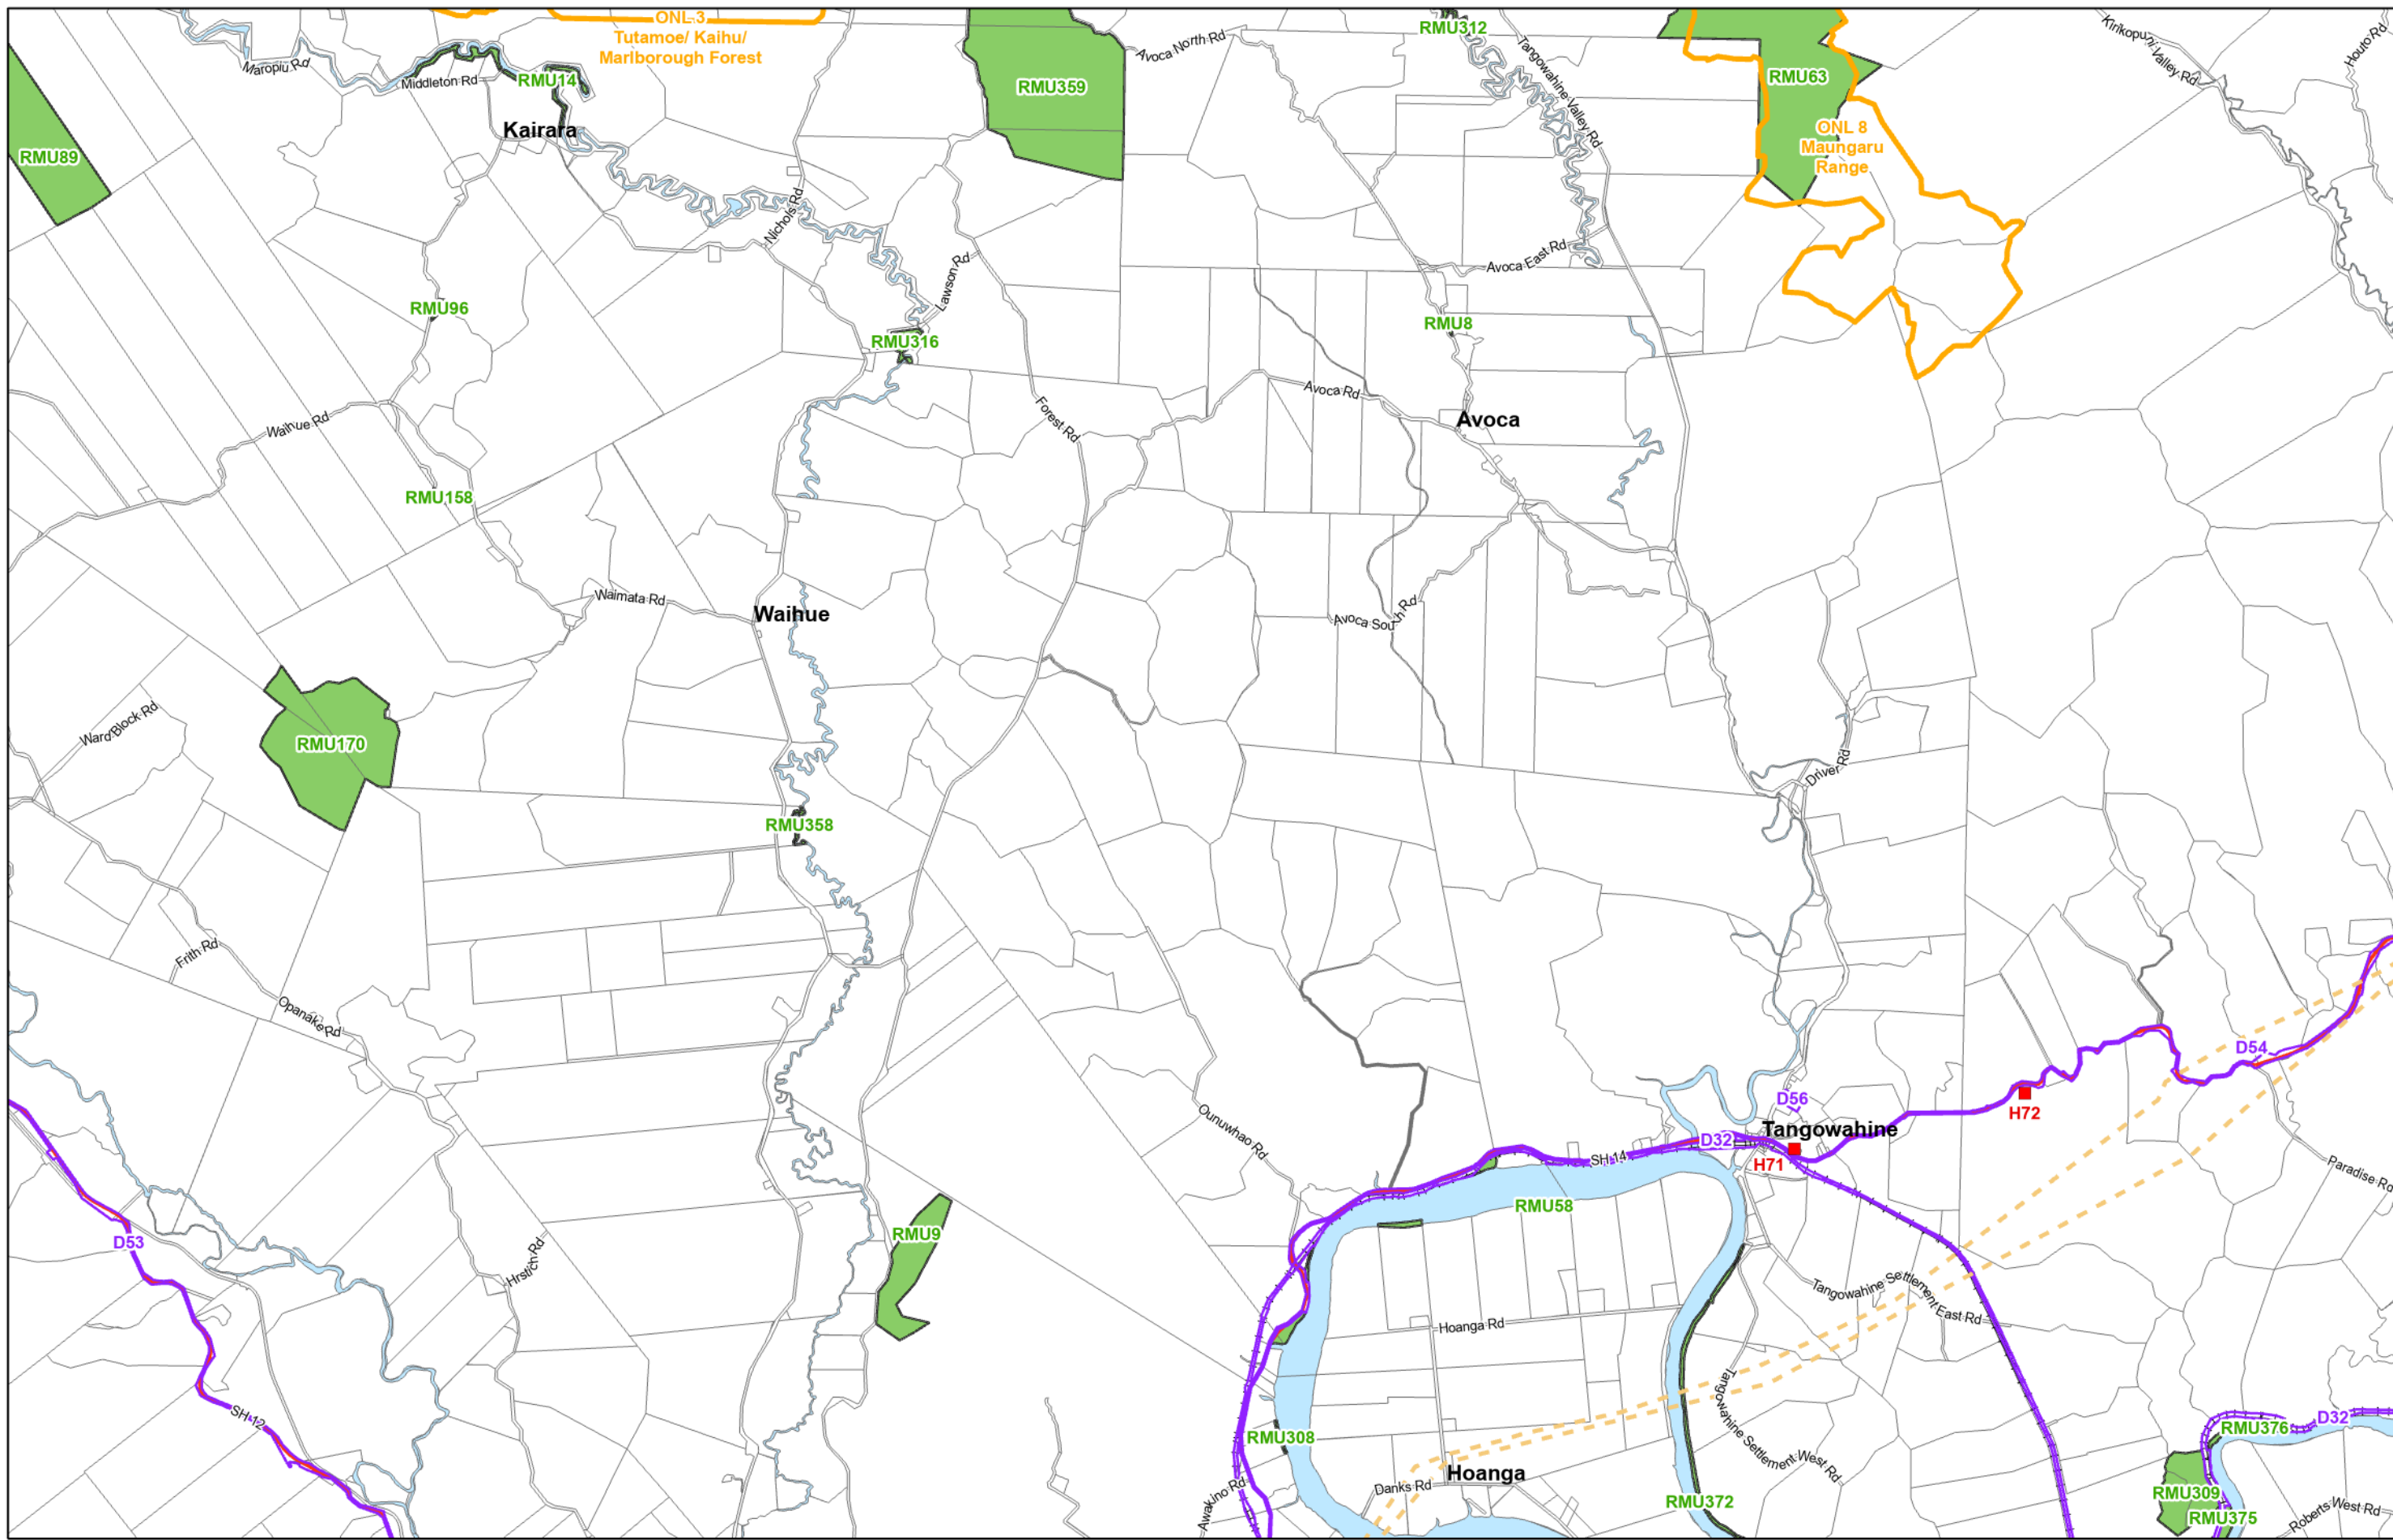

(C) Crown Copyright Reserved.

KAIPARA DISTRICT PLAN - OPERATIVE NOVEMBER 2013

Map Series Two Sites, Features and Units