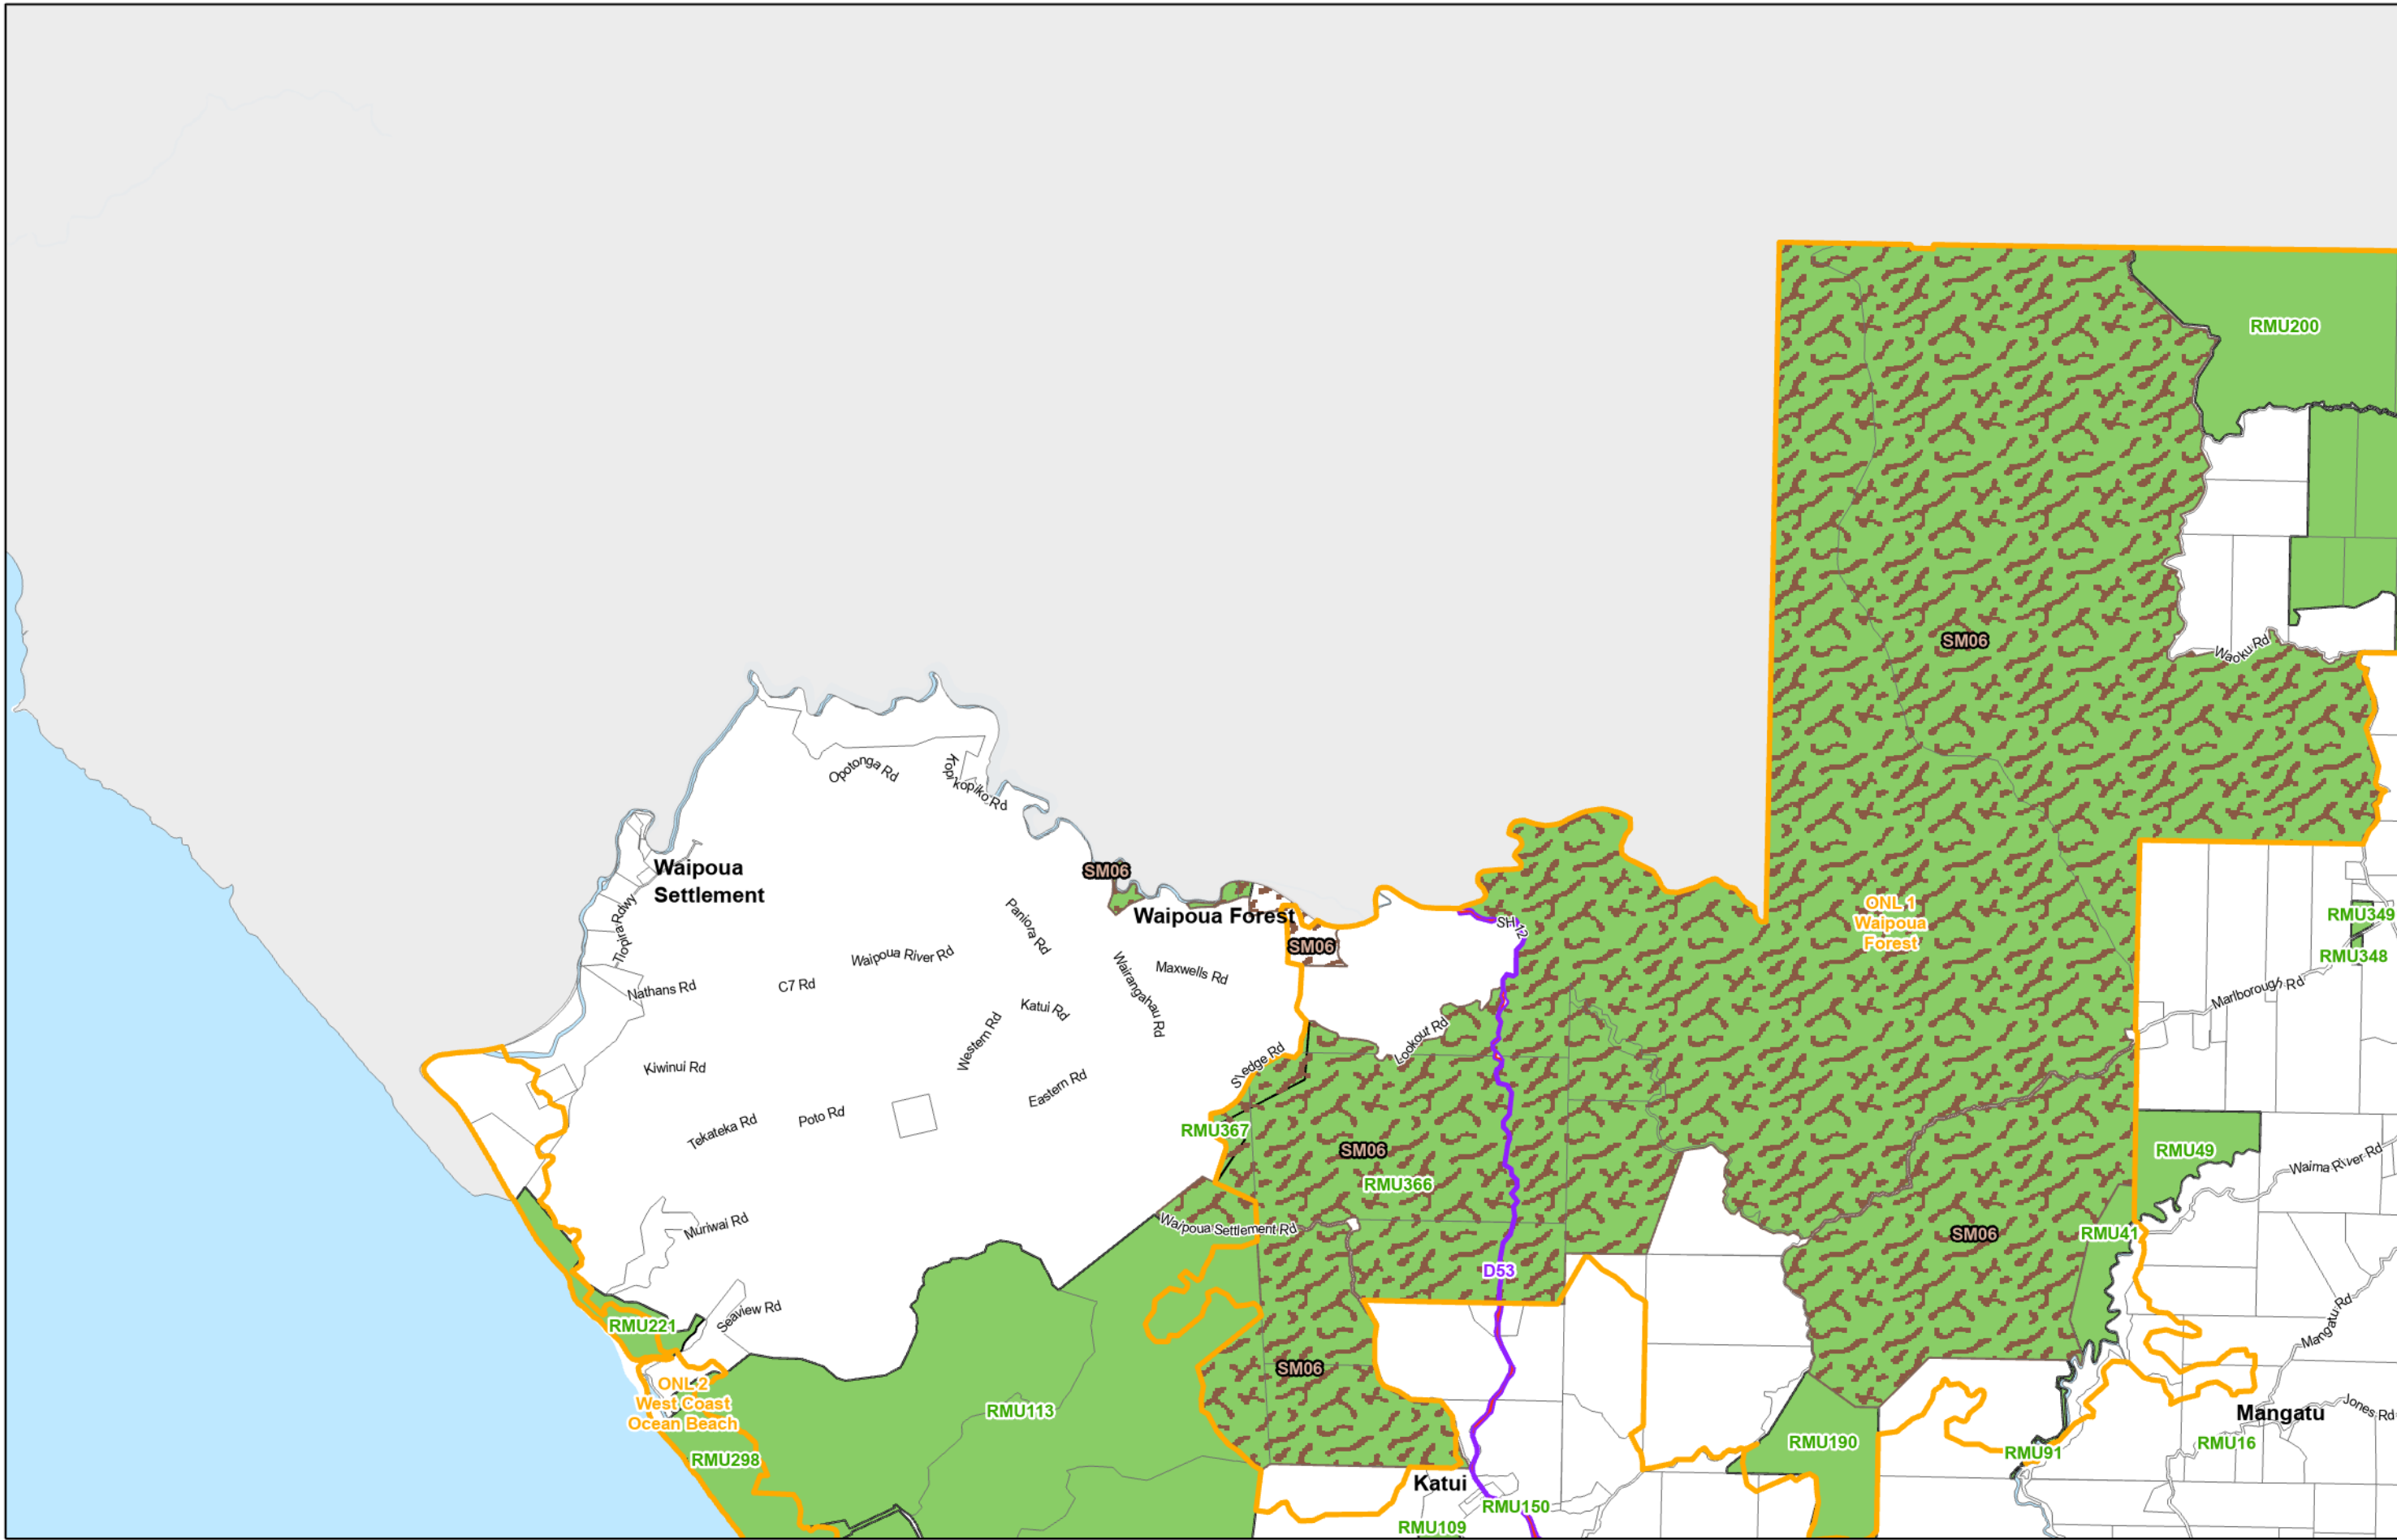

All Maps

-  State Highway
-  Railway
-  Bridge or Causeway
-  Unformed Road
-  Sea, Lakes and Rivers
-  Parcel Boundary

Map Series One - Land Use

-  Business: Commercial
-  Business: Industrial
-  Residential
-  Rural
-  Estuary Estates
-  Trifecta Development Area
-  Maori Purpose: Maori Land
-  Maori Purpose: Treaty Settlement Land
-  8m Height Restriction
-  East Coast Overlay
-  Harbour Overlay
-  Kai Iwi Lakes Overlay
-  West Coast Overlay
-  Estuary Estates Structure Plan
-  Trifecta Development Area
-  Awakino Precinct Plan

Map Series Two - Sites, Features and Units

-  Heritage Resource
-  Notable Tree
-  Maungaturoto Dairy Factory Wastewater Pipeline
-  110-220 kV Electricity Transmission Line
-  50 kV Electricity Transmission Line
-  Designation Areas
-  Outstanding Natural Landscape
-  Reserve Management Units
-  Areas of Significance to Maori
-  Maungaturoto Dairy Factory Noise Contour Boundary (45dBA leq)
-  Estuary Estates Structure Plan
-  Trifecta Development Area
-  Awakino Precinct Plan