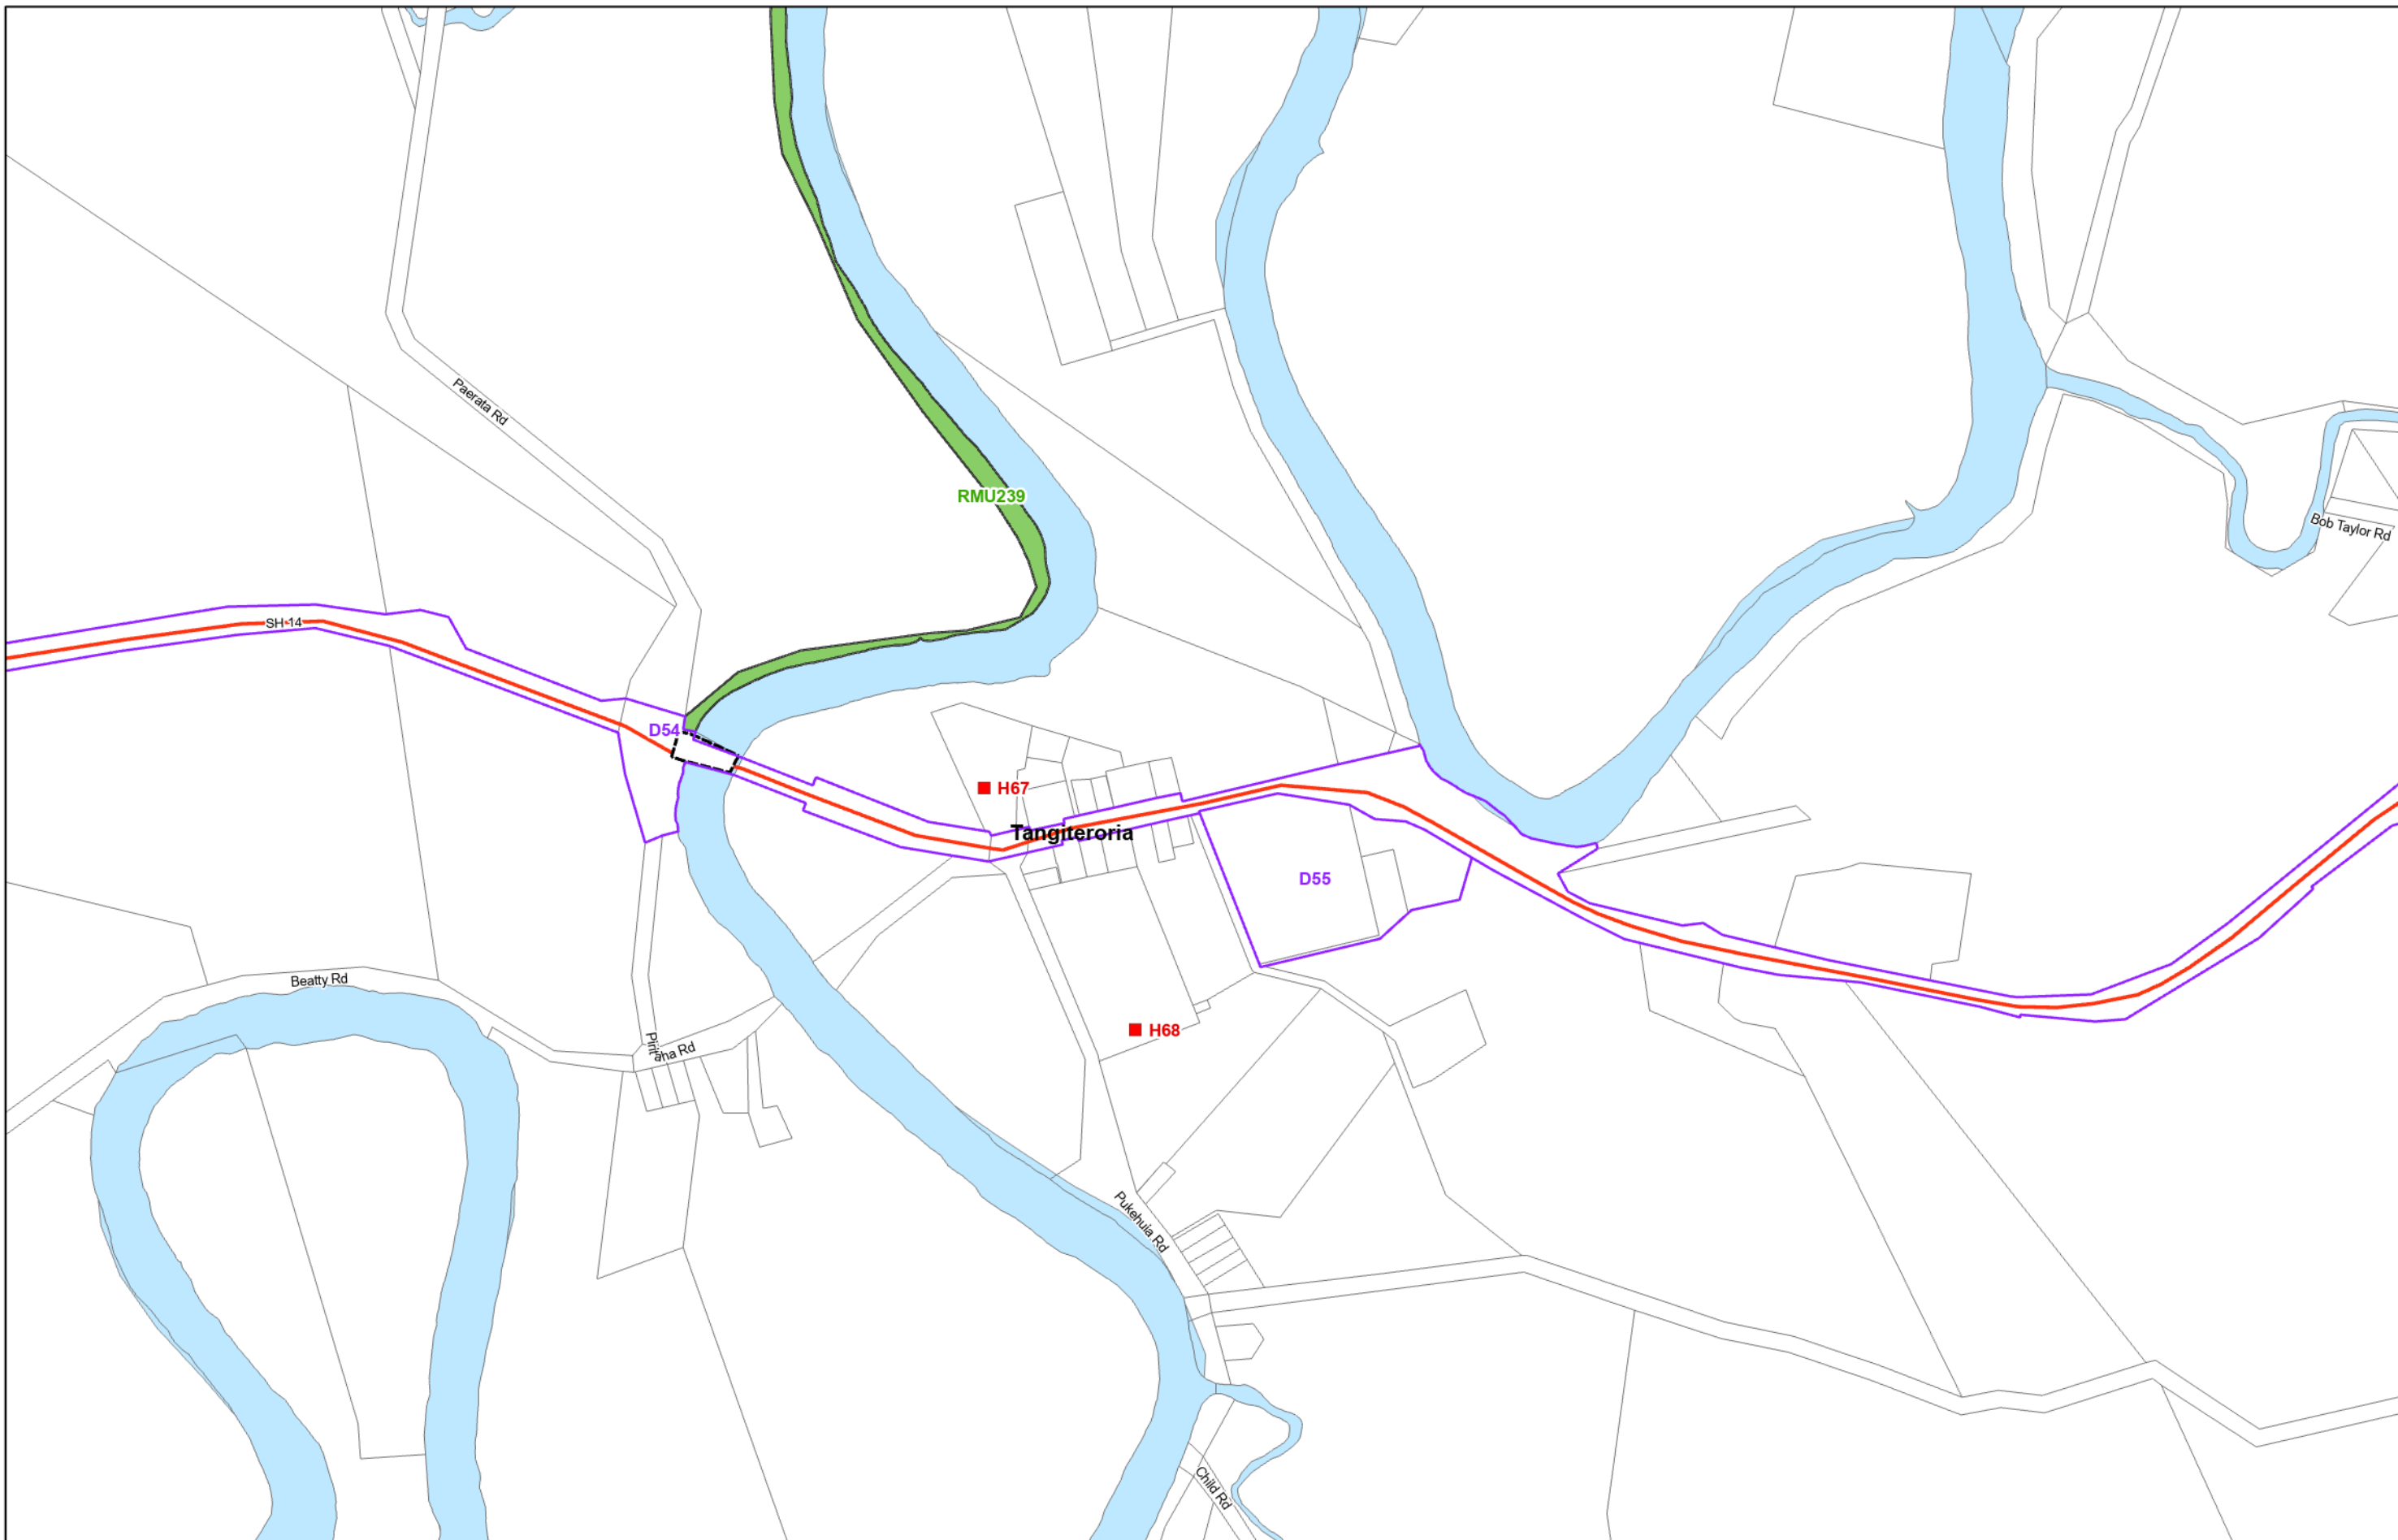

(C) Crown Copyright Reserved.

KAIPARA DISTRICT PLAN - OPERATIVE NOVEMBER 2013

Map Series Two
Sites, Features and Units Tangiteroria