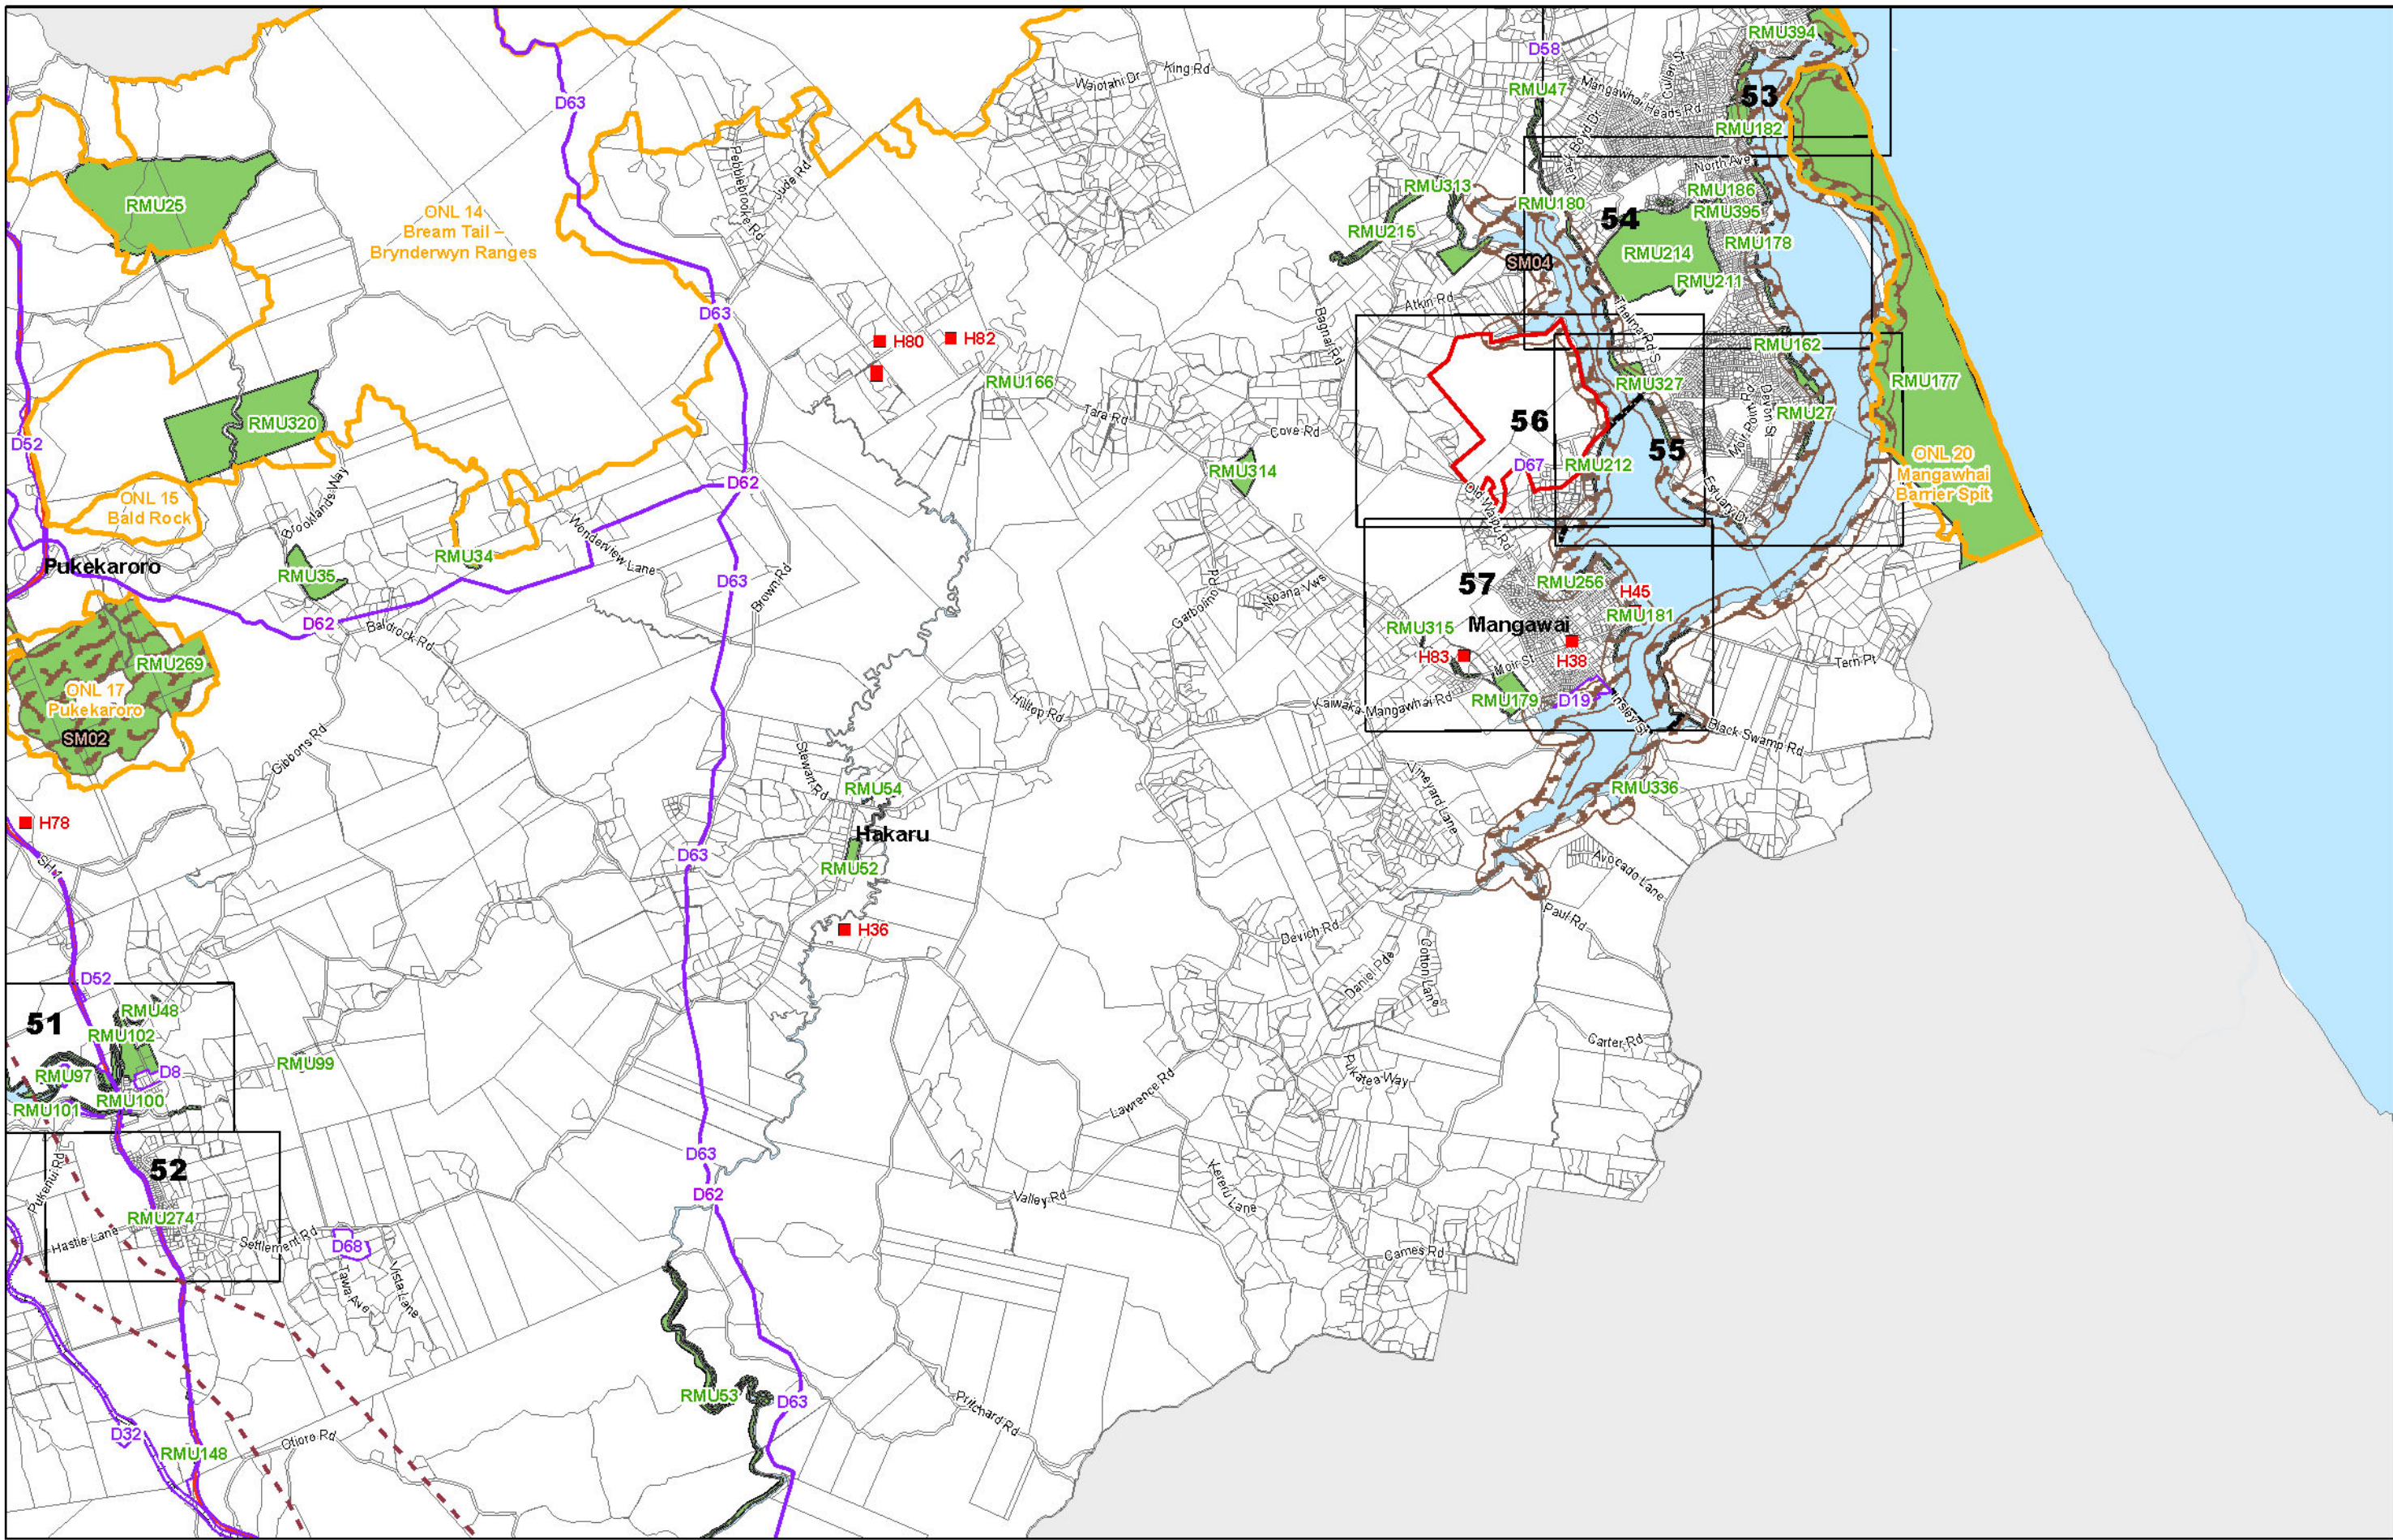

(C) Crown Copyright Reserved.

KAIPARA DISTRICT PLAN

**Map Series Two
Sites, Features and Units**