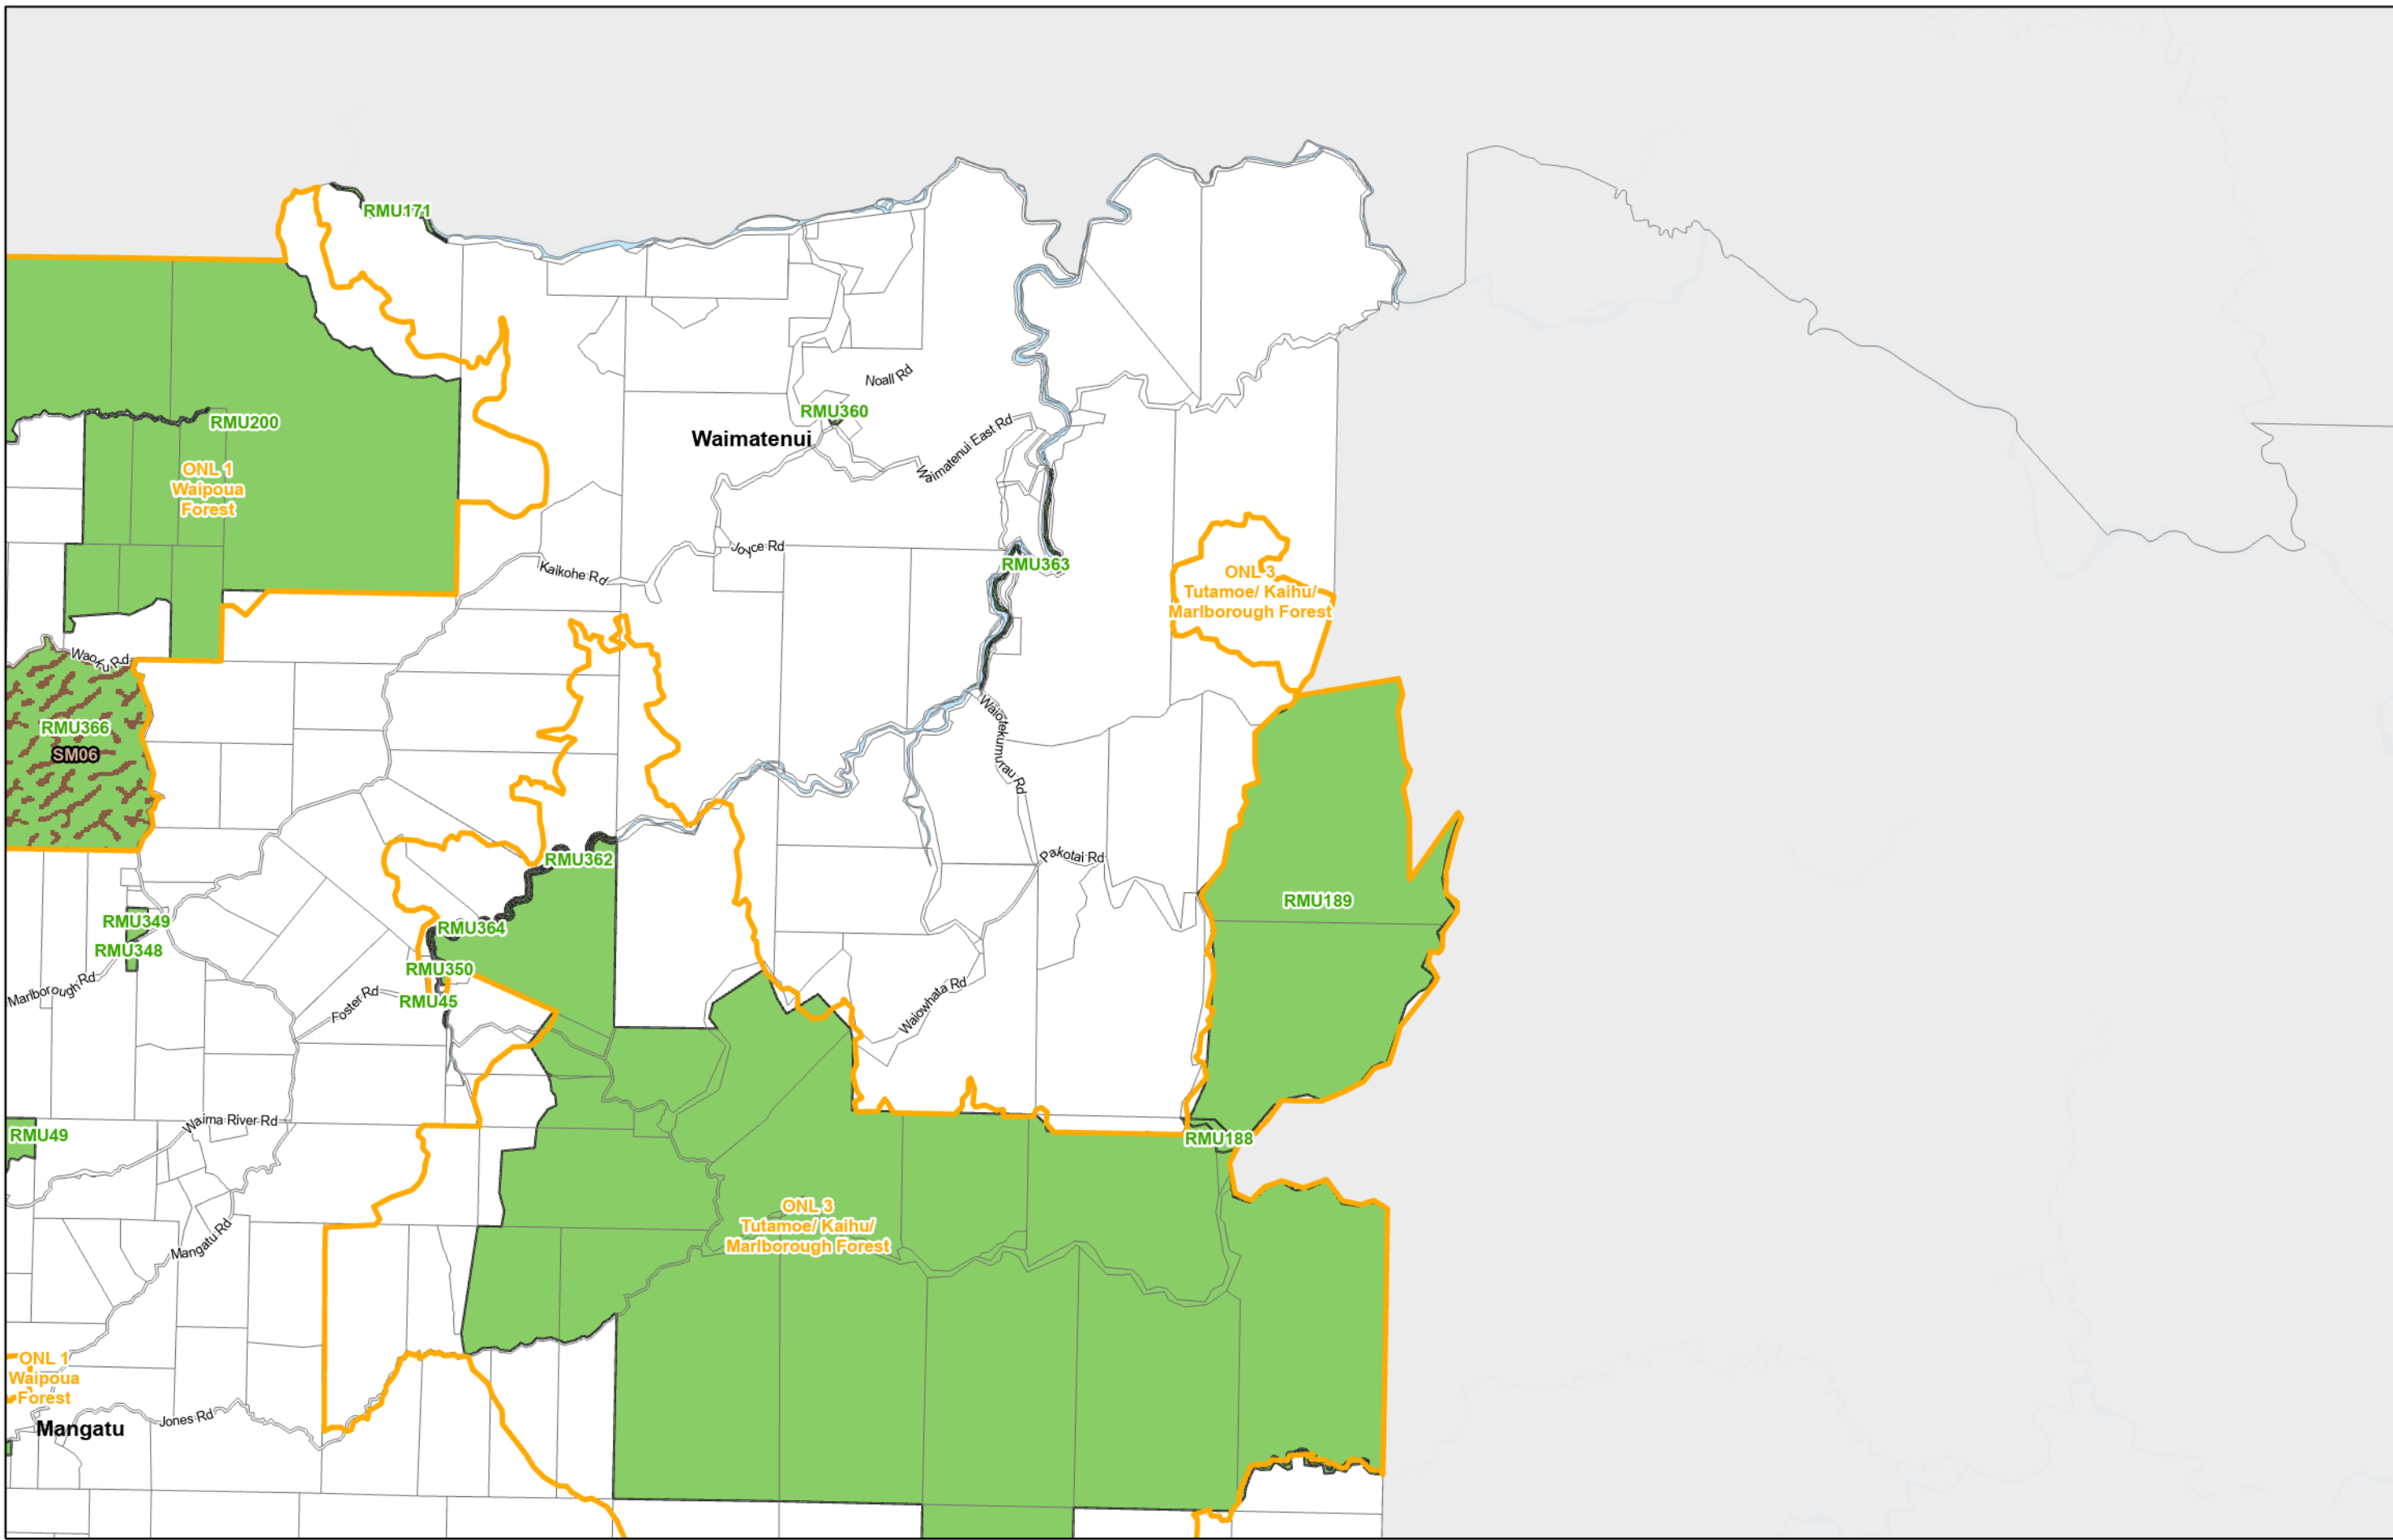

(C) Crown Copyright Reserved.
Transpower New Zealand makes no representations about the suitability of any information supplied to Kaipara District Council for any purpose. All intellectual property rights in this Database layer and the data in it belong exclusively to Transpower. While all reasonable efforts have been made to ensure that up-to-date information is provided to Kaipara District Council, Transpower New Zealand accepts no responsibility for any errors, omissions or inaccuracies in the information.
Cadastre from 19 March 2021.

KAIPARA DISTRICT PLAN - OPERATIVE NOVEMBER 2013

**Map Series Two
Sites, Features and Units**