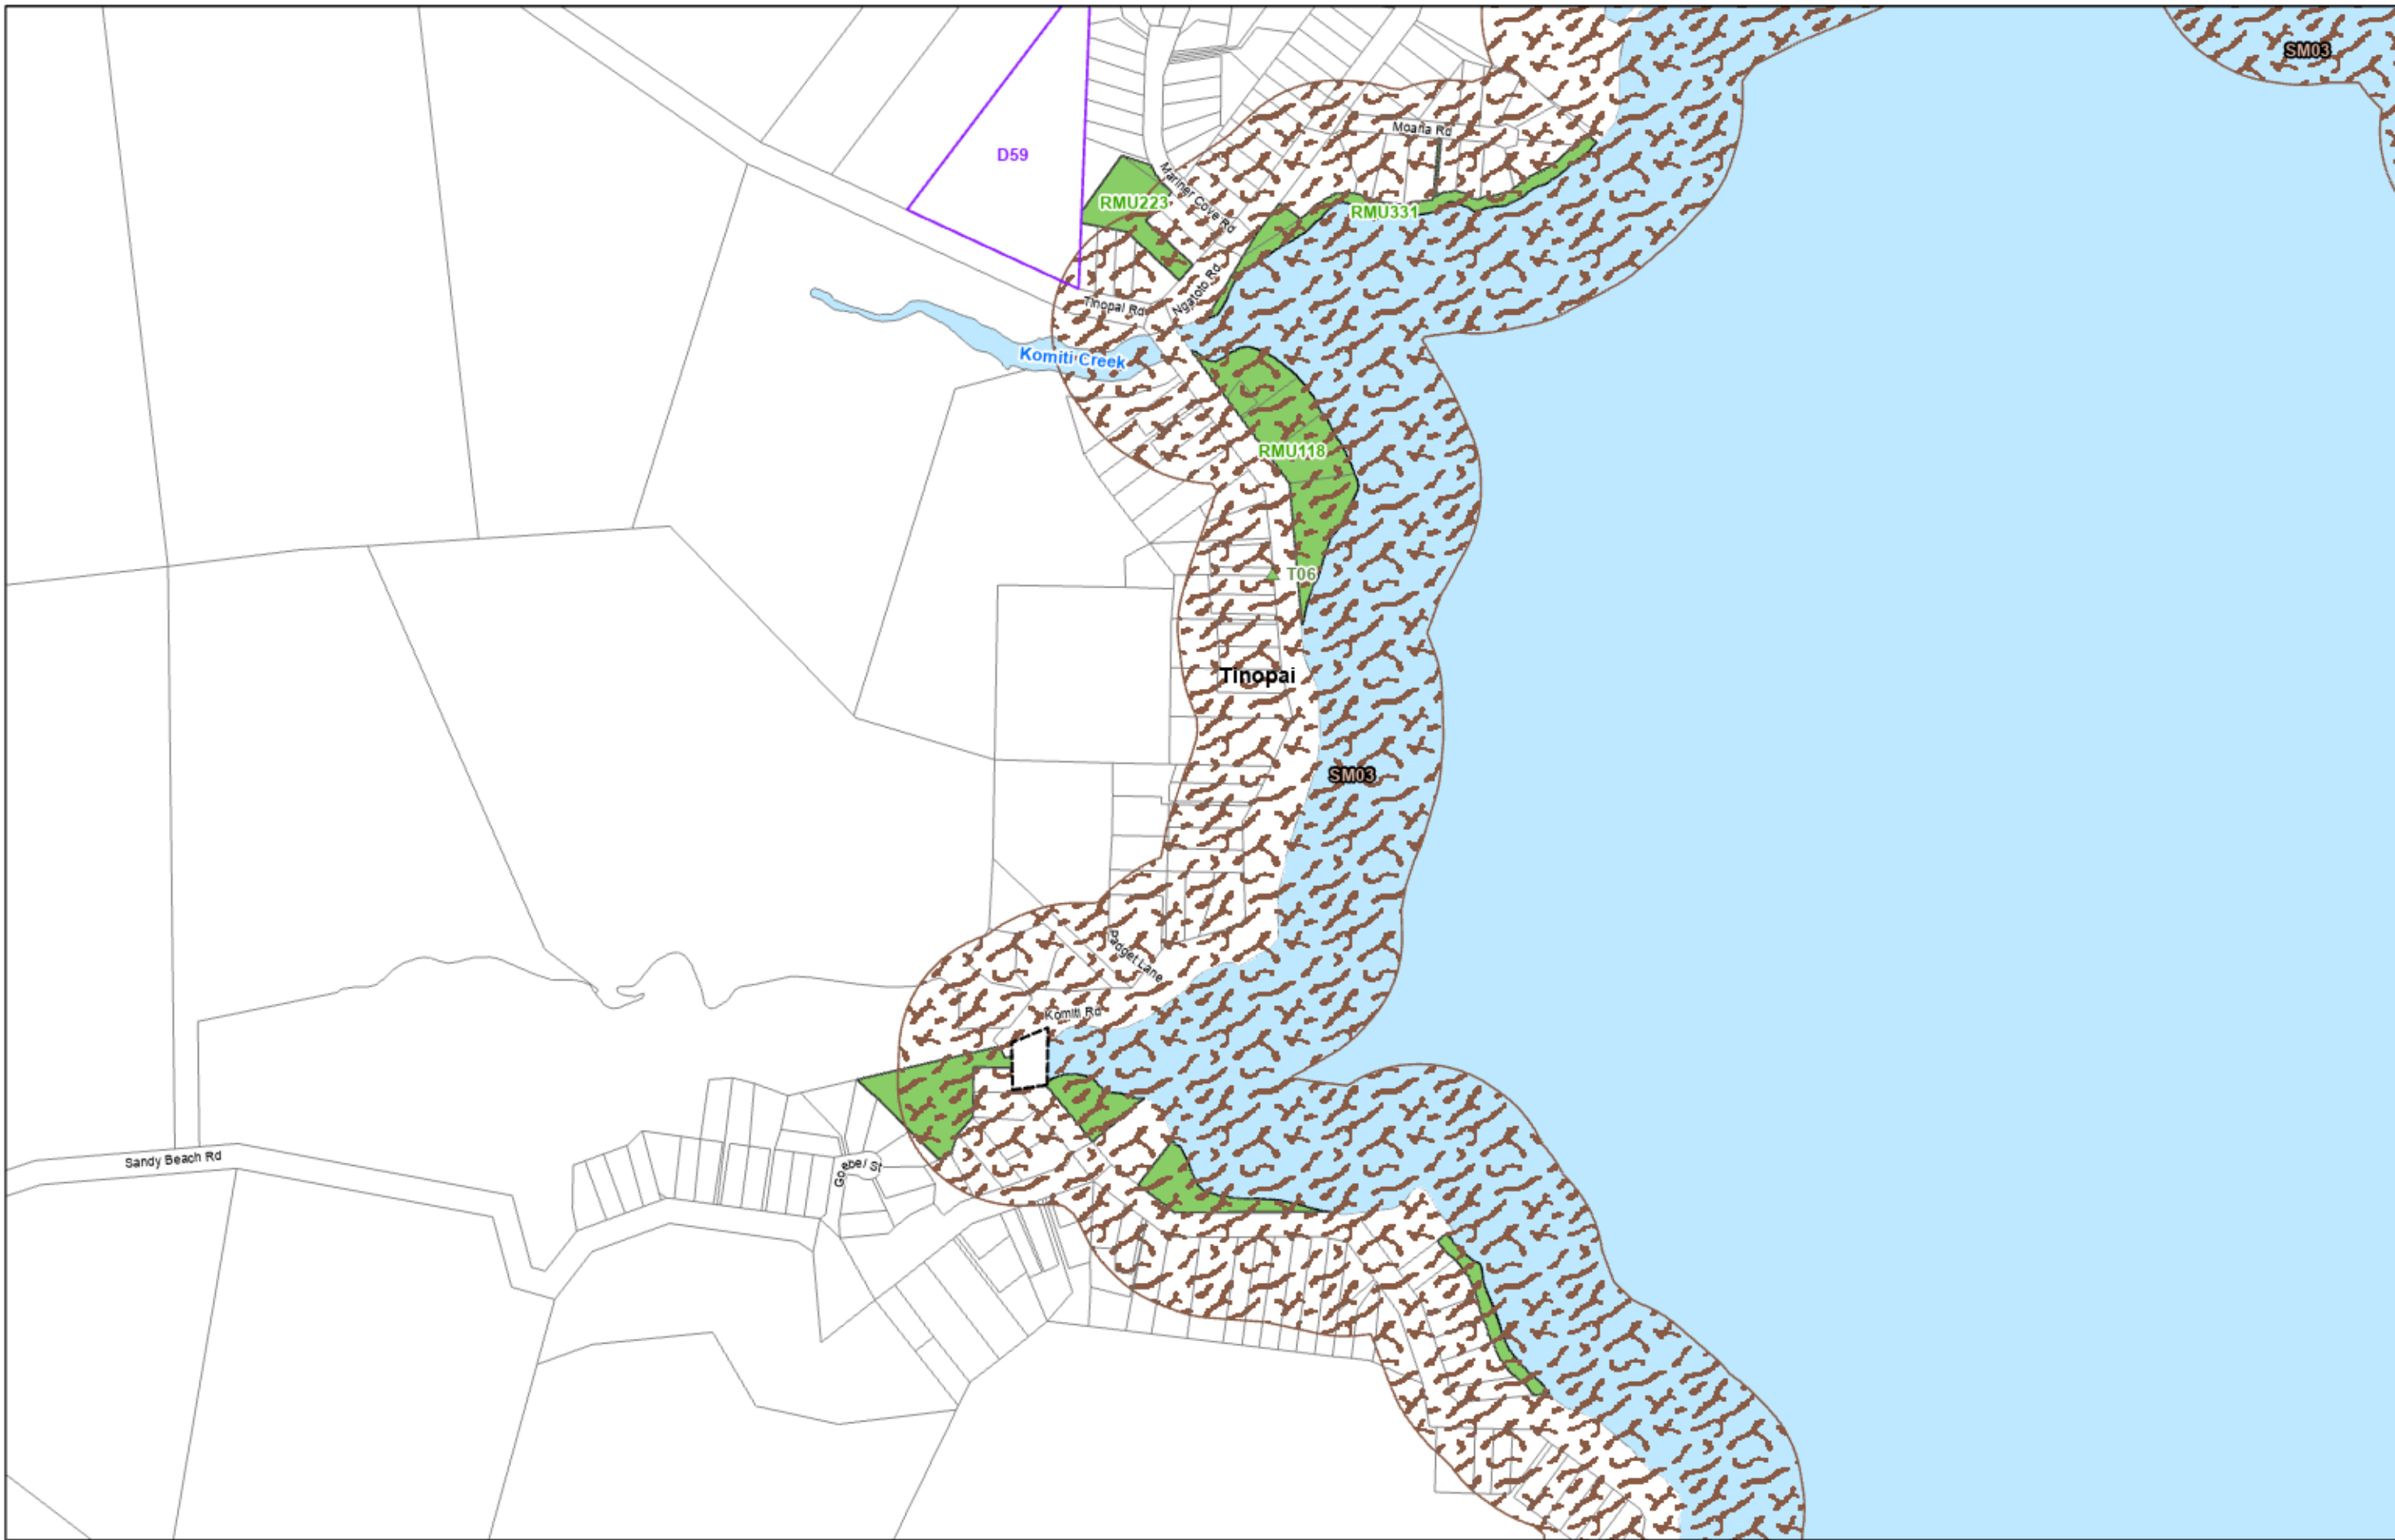

(C) Crown Copyright Reserved.
Transpower New Zealand makes no representations about the suitability of any information supplied to Kaipara District Council for any purpose. All Intellectual property rights in this Database layer and the data in it belong exclusively to Transpower. While all reasonable efforts have been made to ensure that up-to-date information is provided to Kaipara District Council, Transpower New Zealand accepts no responsibility for any errors, omissions or inaccuracies in the information.
Cadastre from 19 March 2021.

KAIPARA DISTRICT PLAN
Map Series Two
Sites, Features and Units Tinopai