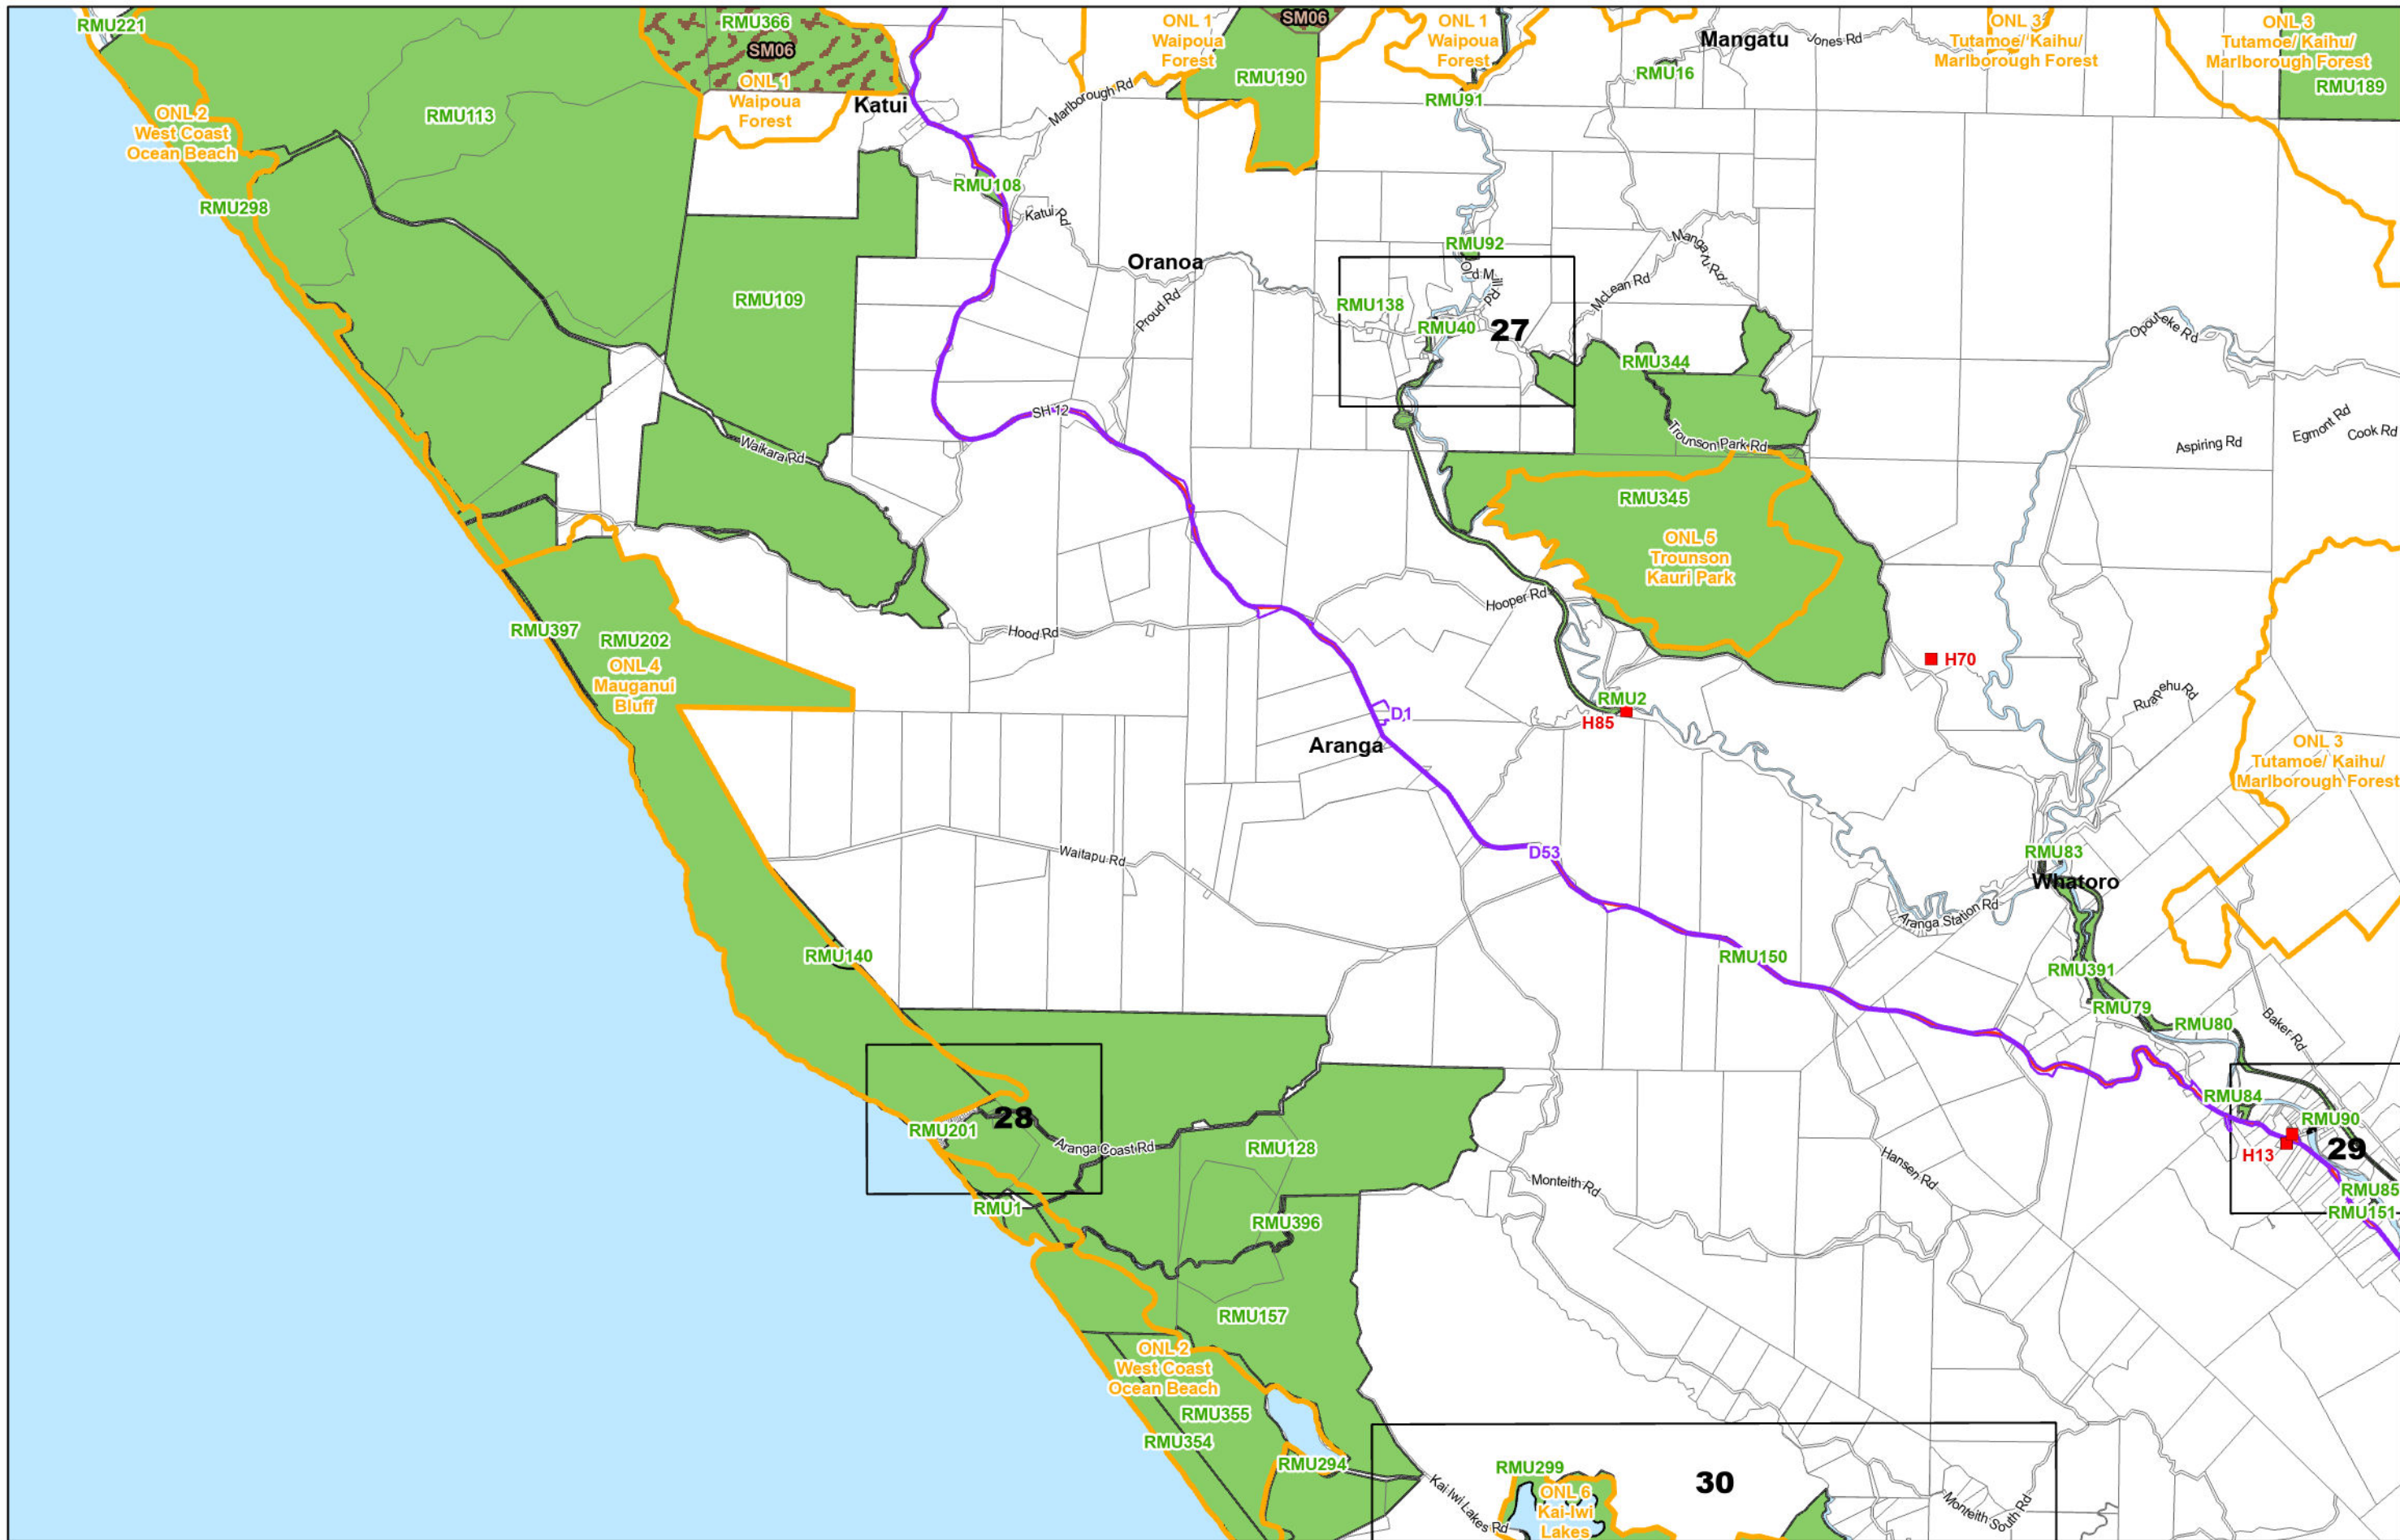

(C) Crown Copyright Reserved.

KAIPARA DISTRICT PLAN

Map Series Two Sites, Features and Units