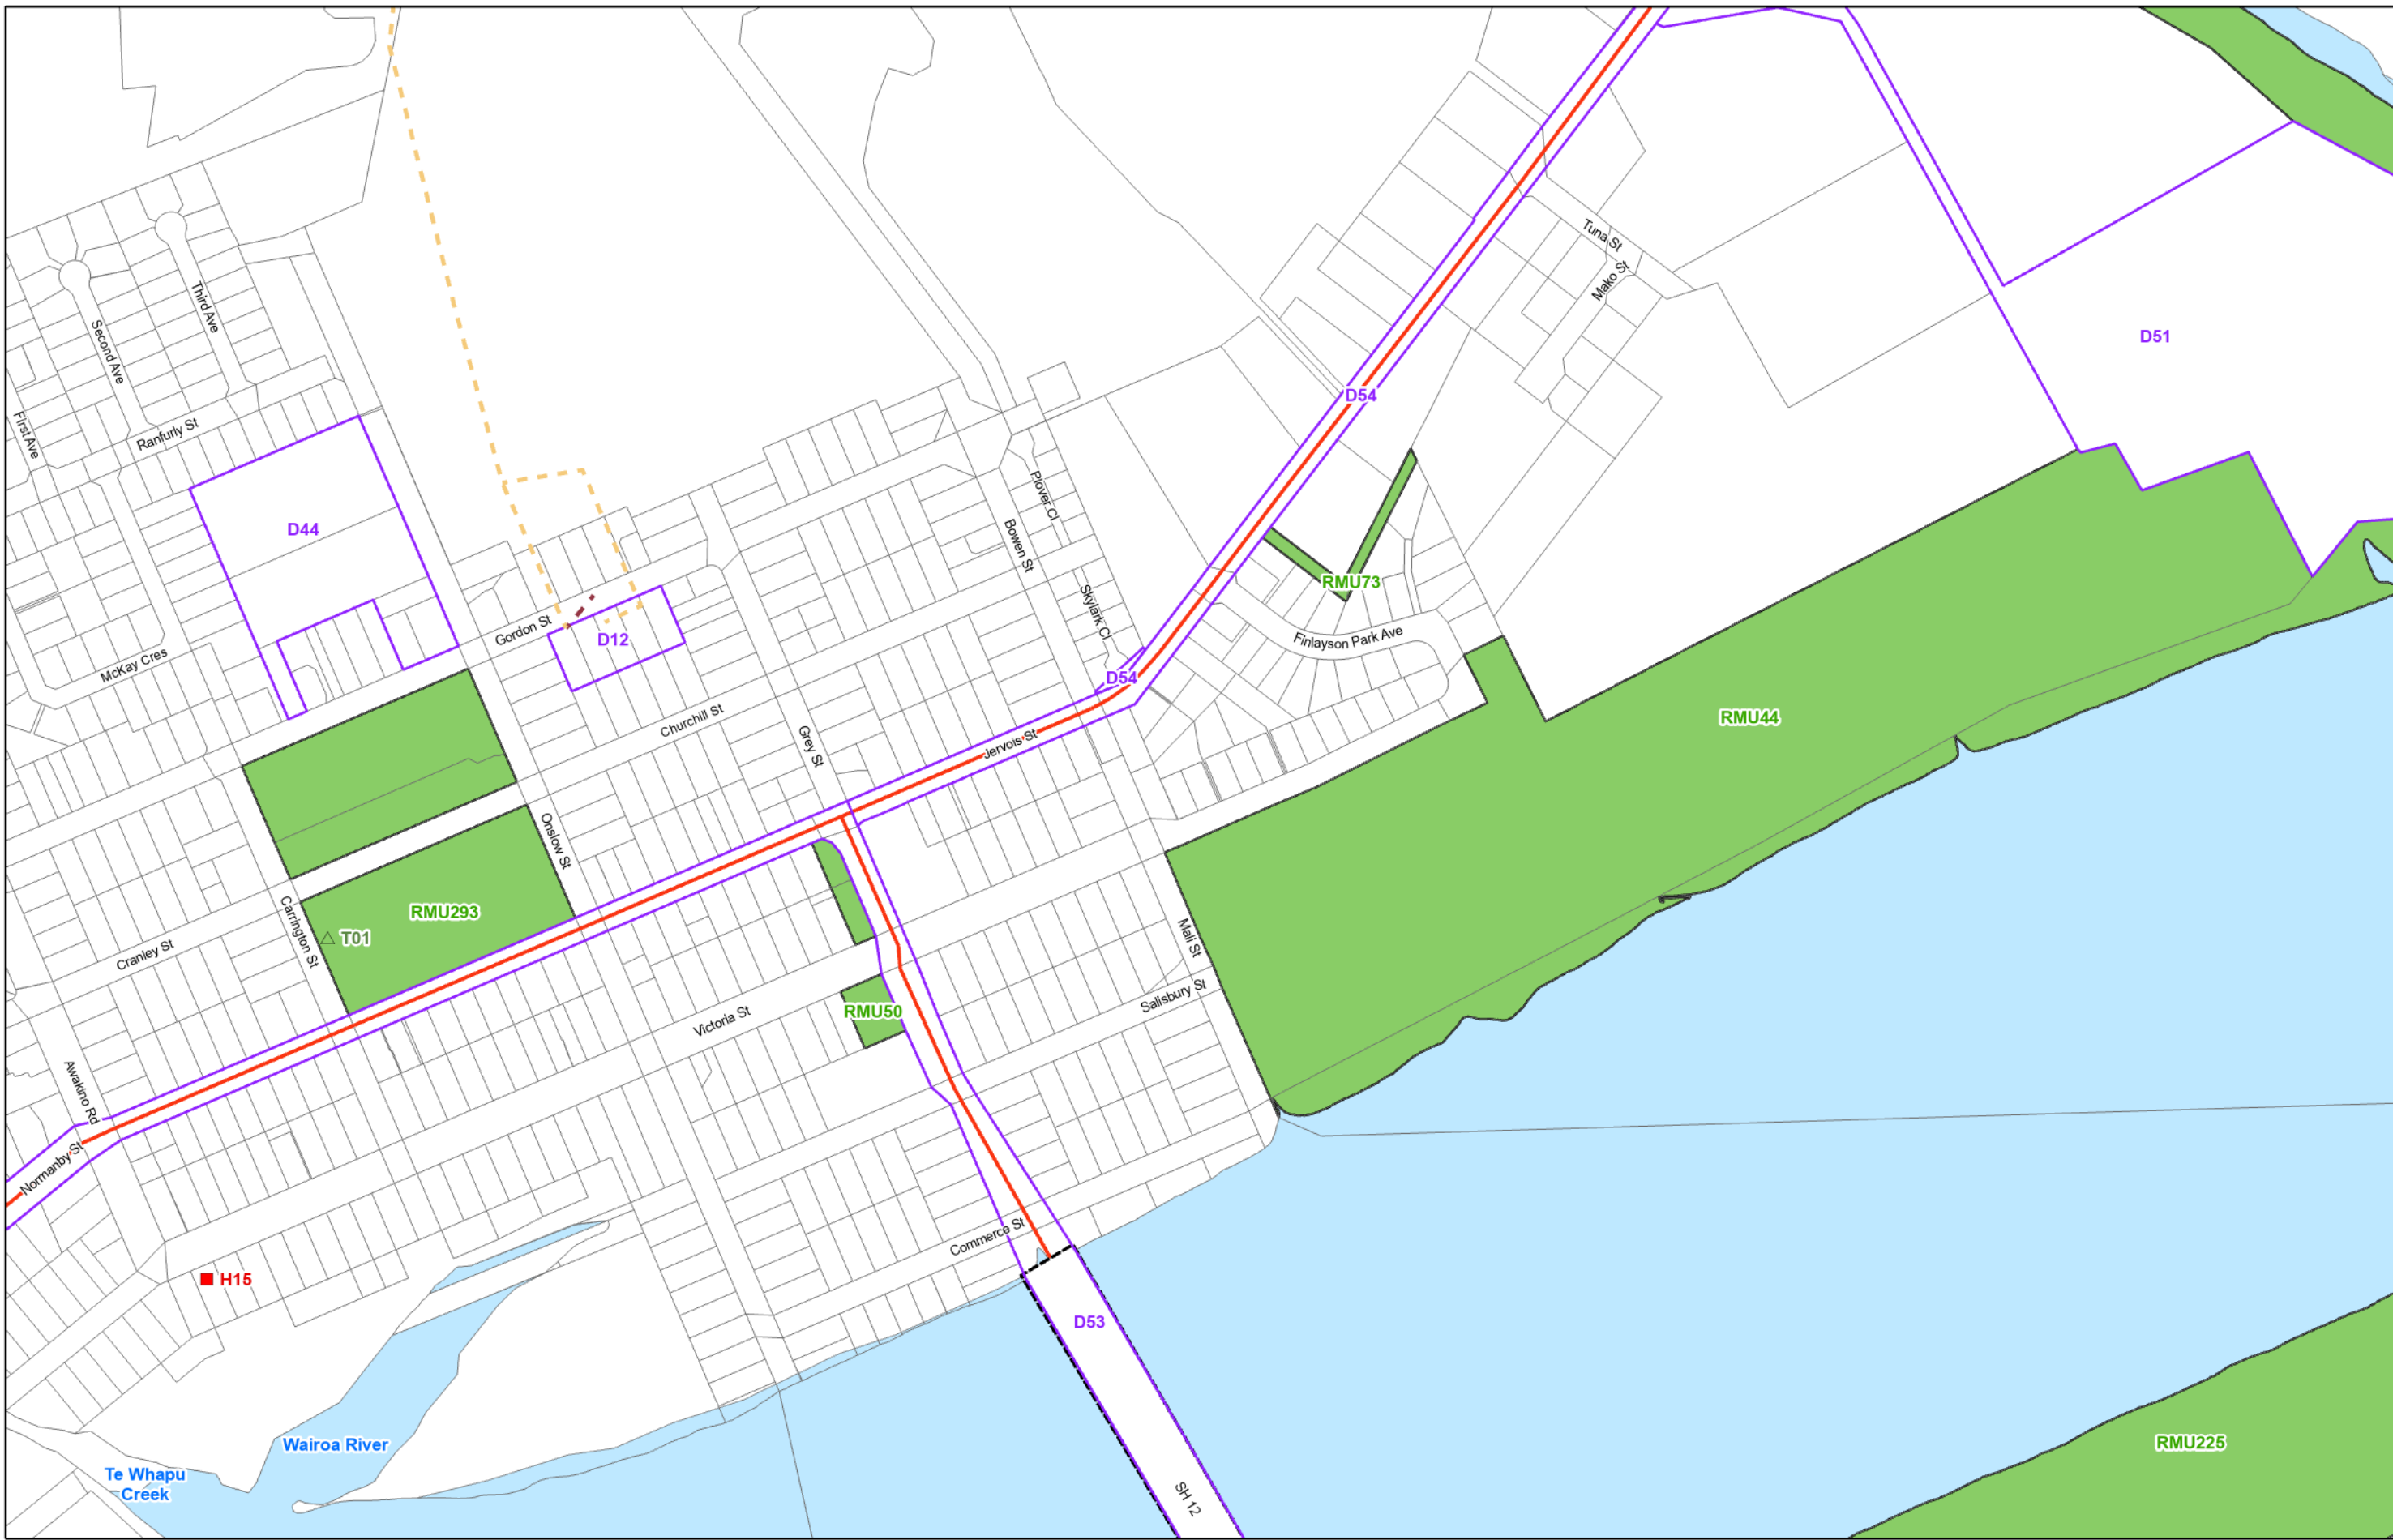

(C) Crown Copyright Reserved.
Transpower New Zealand makes no representations about the suitability of any information supplied to Kaipara District Council for any purpose. All intellectual property rights in this Database layer and the data in it belong exclusively to Transpower. While all reasonable efforts have been made to ensure that up-to-date information is provided to Kaipara District Council, Transpower New Zealand accepts no responsibility for any errors, omissions or inaccuracies in the information.
Cadastre from 19 March 2021.

KAIPARA DISTRICT PLAN - OPERATIVE NOVEMBER 2013

**Map Series Two
Sites, Features and Units Dargaville**