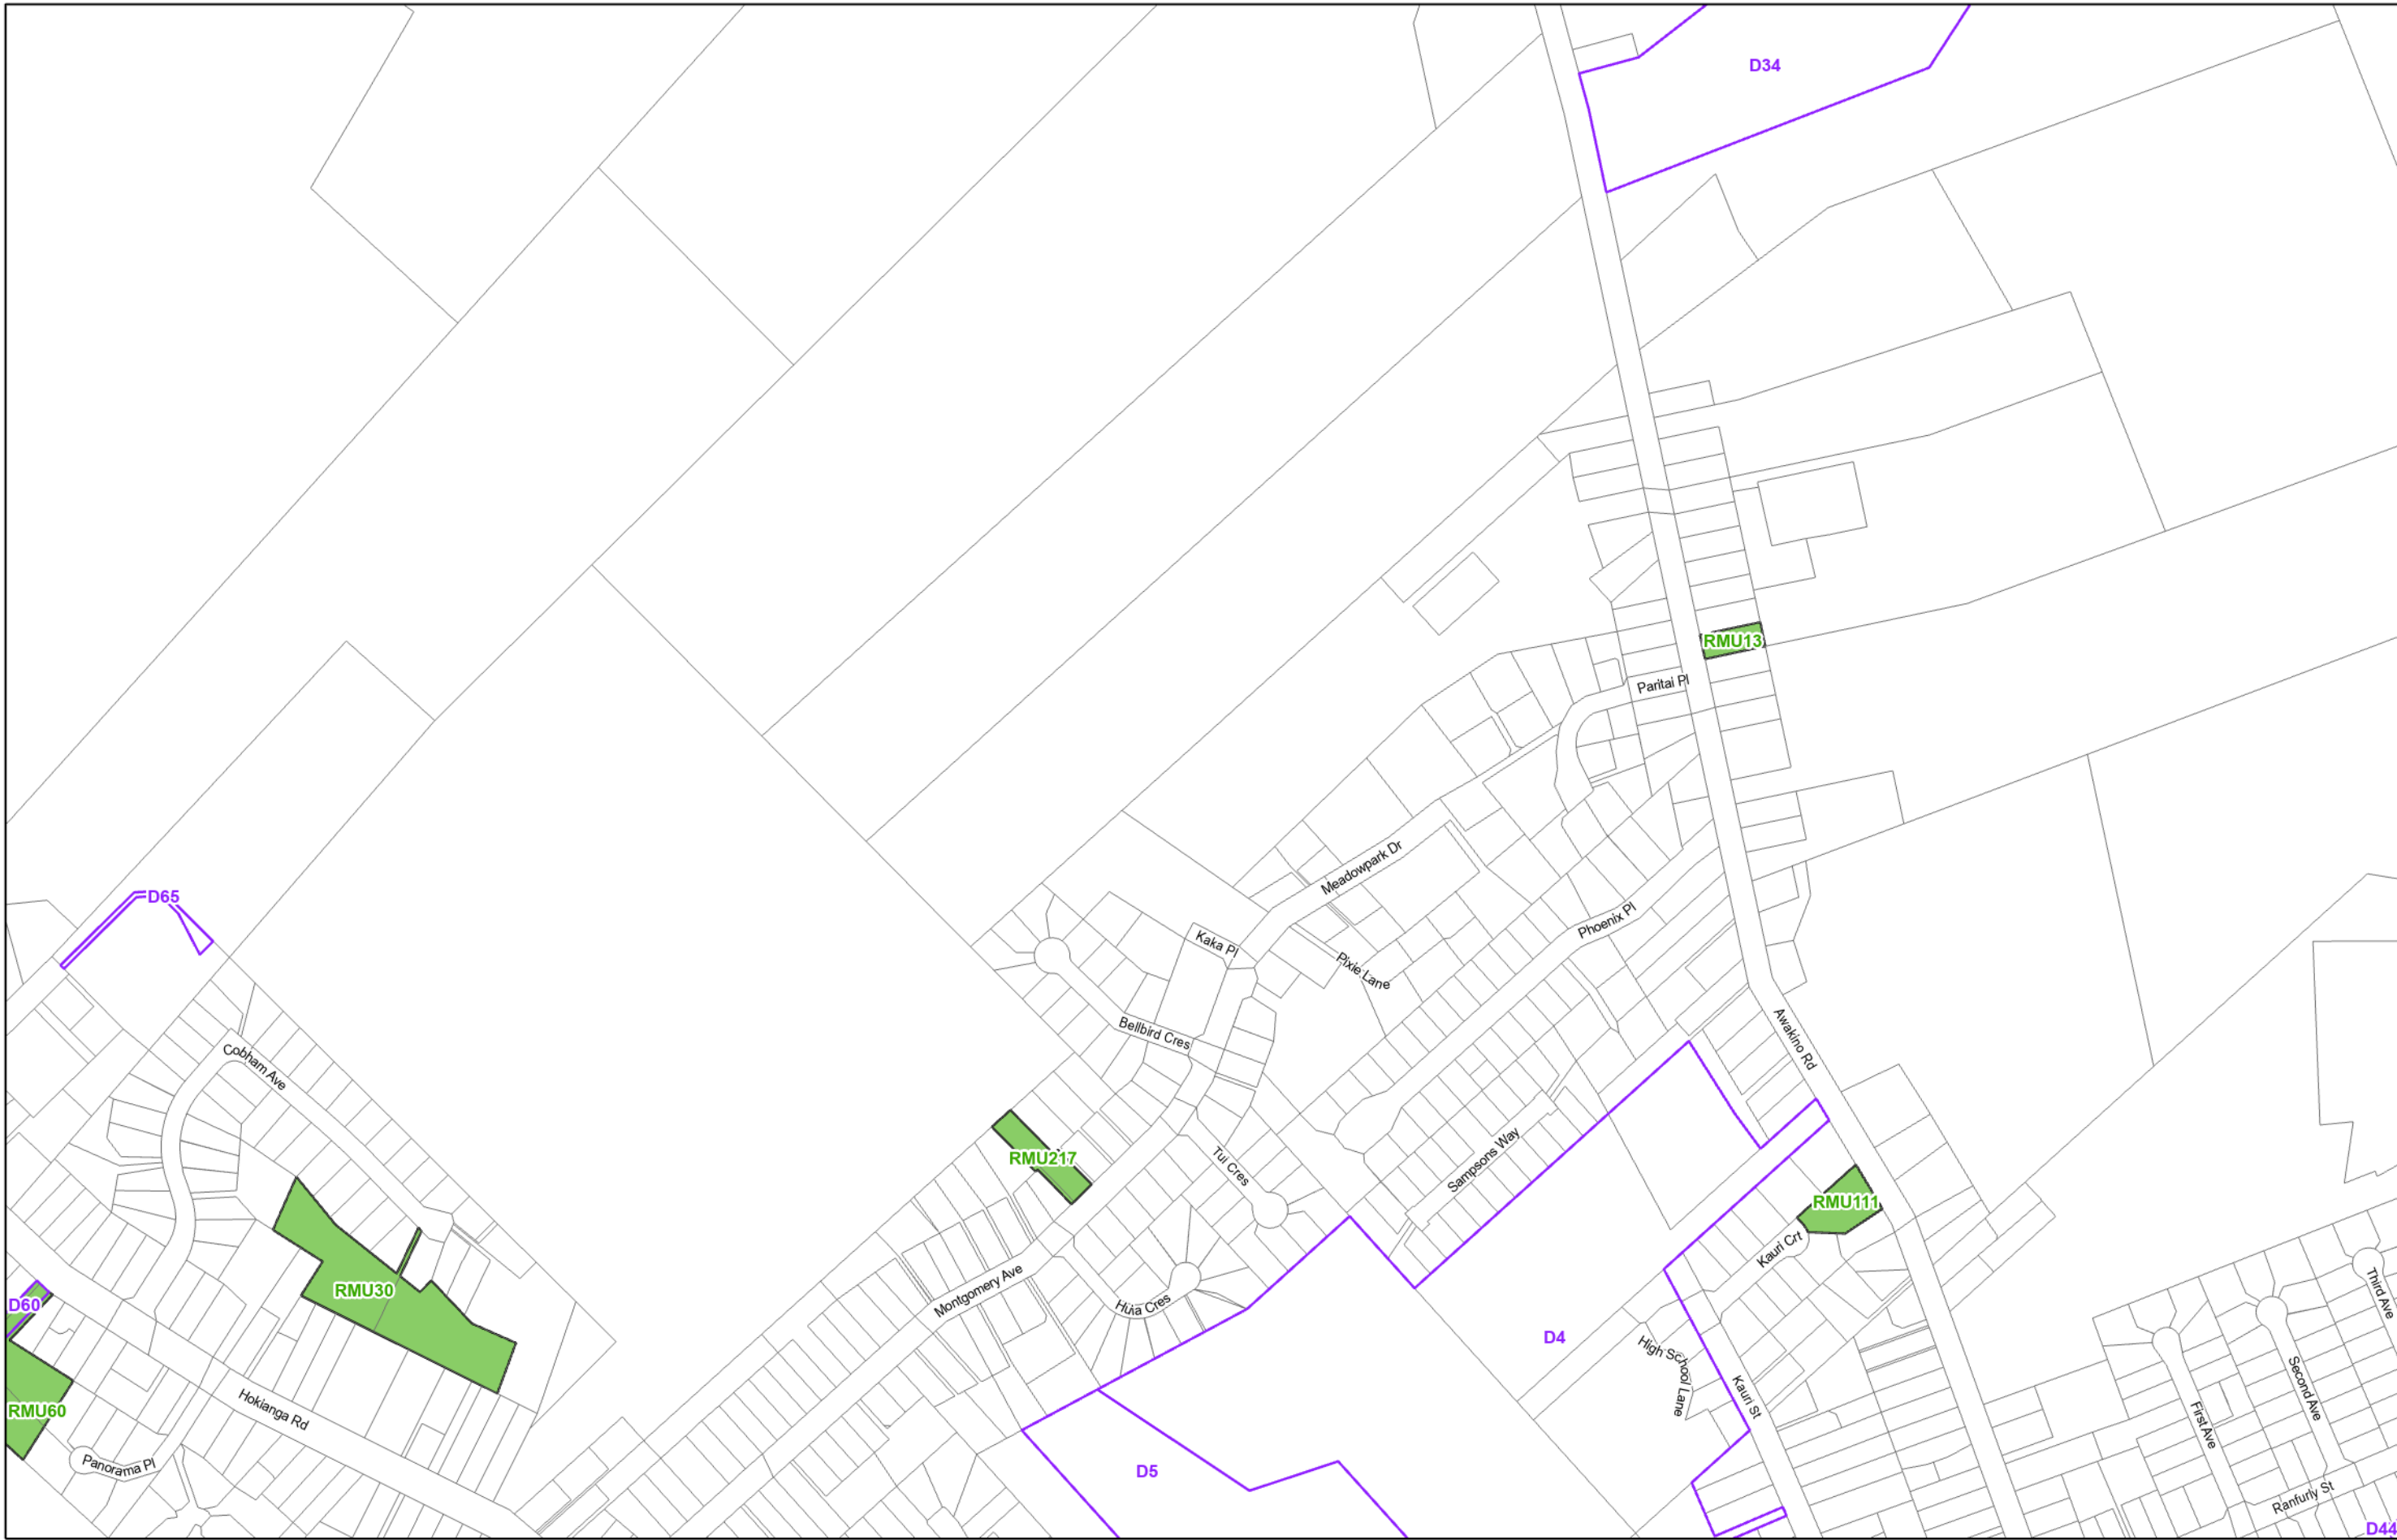

(C) Crown Copyright Reserved.
Transpower New Zealand makes no representations about the suitability of any information supplied to Kaipara District Council for any purpose. All intellectual property rights in this Database layer and the data in it belong exclusively to Transpower. While all reasonable efforts have been made to ensure that up-to-date information is provided to Kaipara District Council, Transpower New Zealand accepts no responsibility for any errors, omissions or inaccuracies in the information.
Cadastre from 19 March 2021.

KAIPARA DISTRICT PLAN - OPERATIVE NOVEMBER 2013
Map Series Two
Sites, Features and Units Dargaville