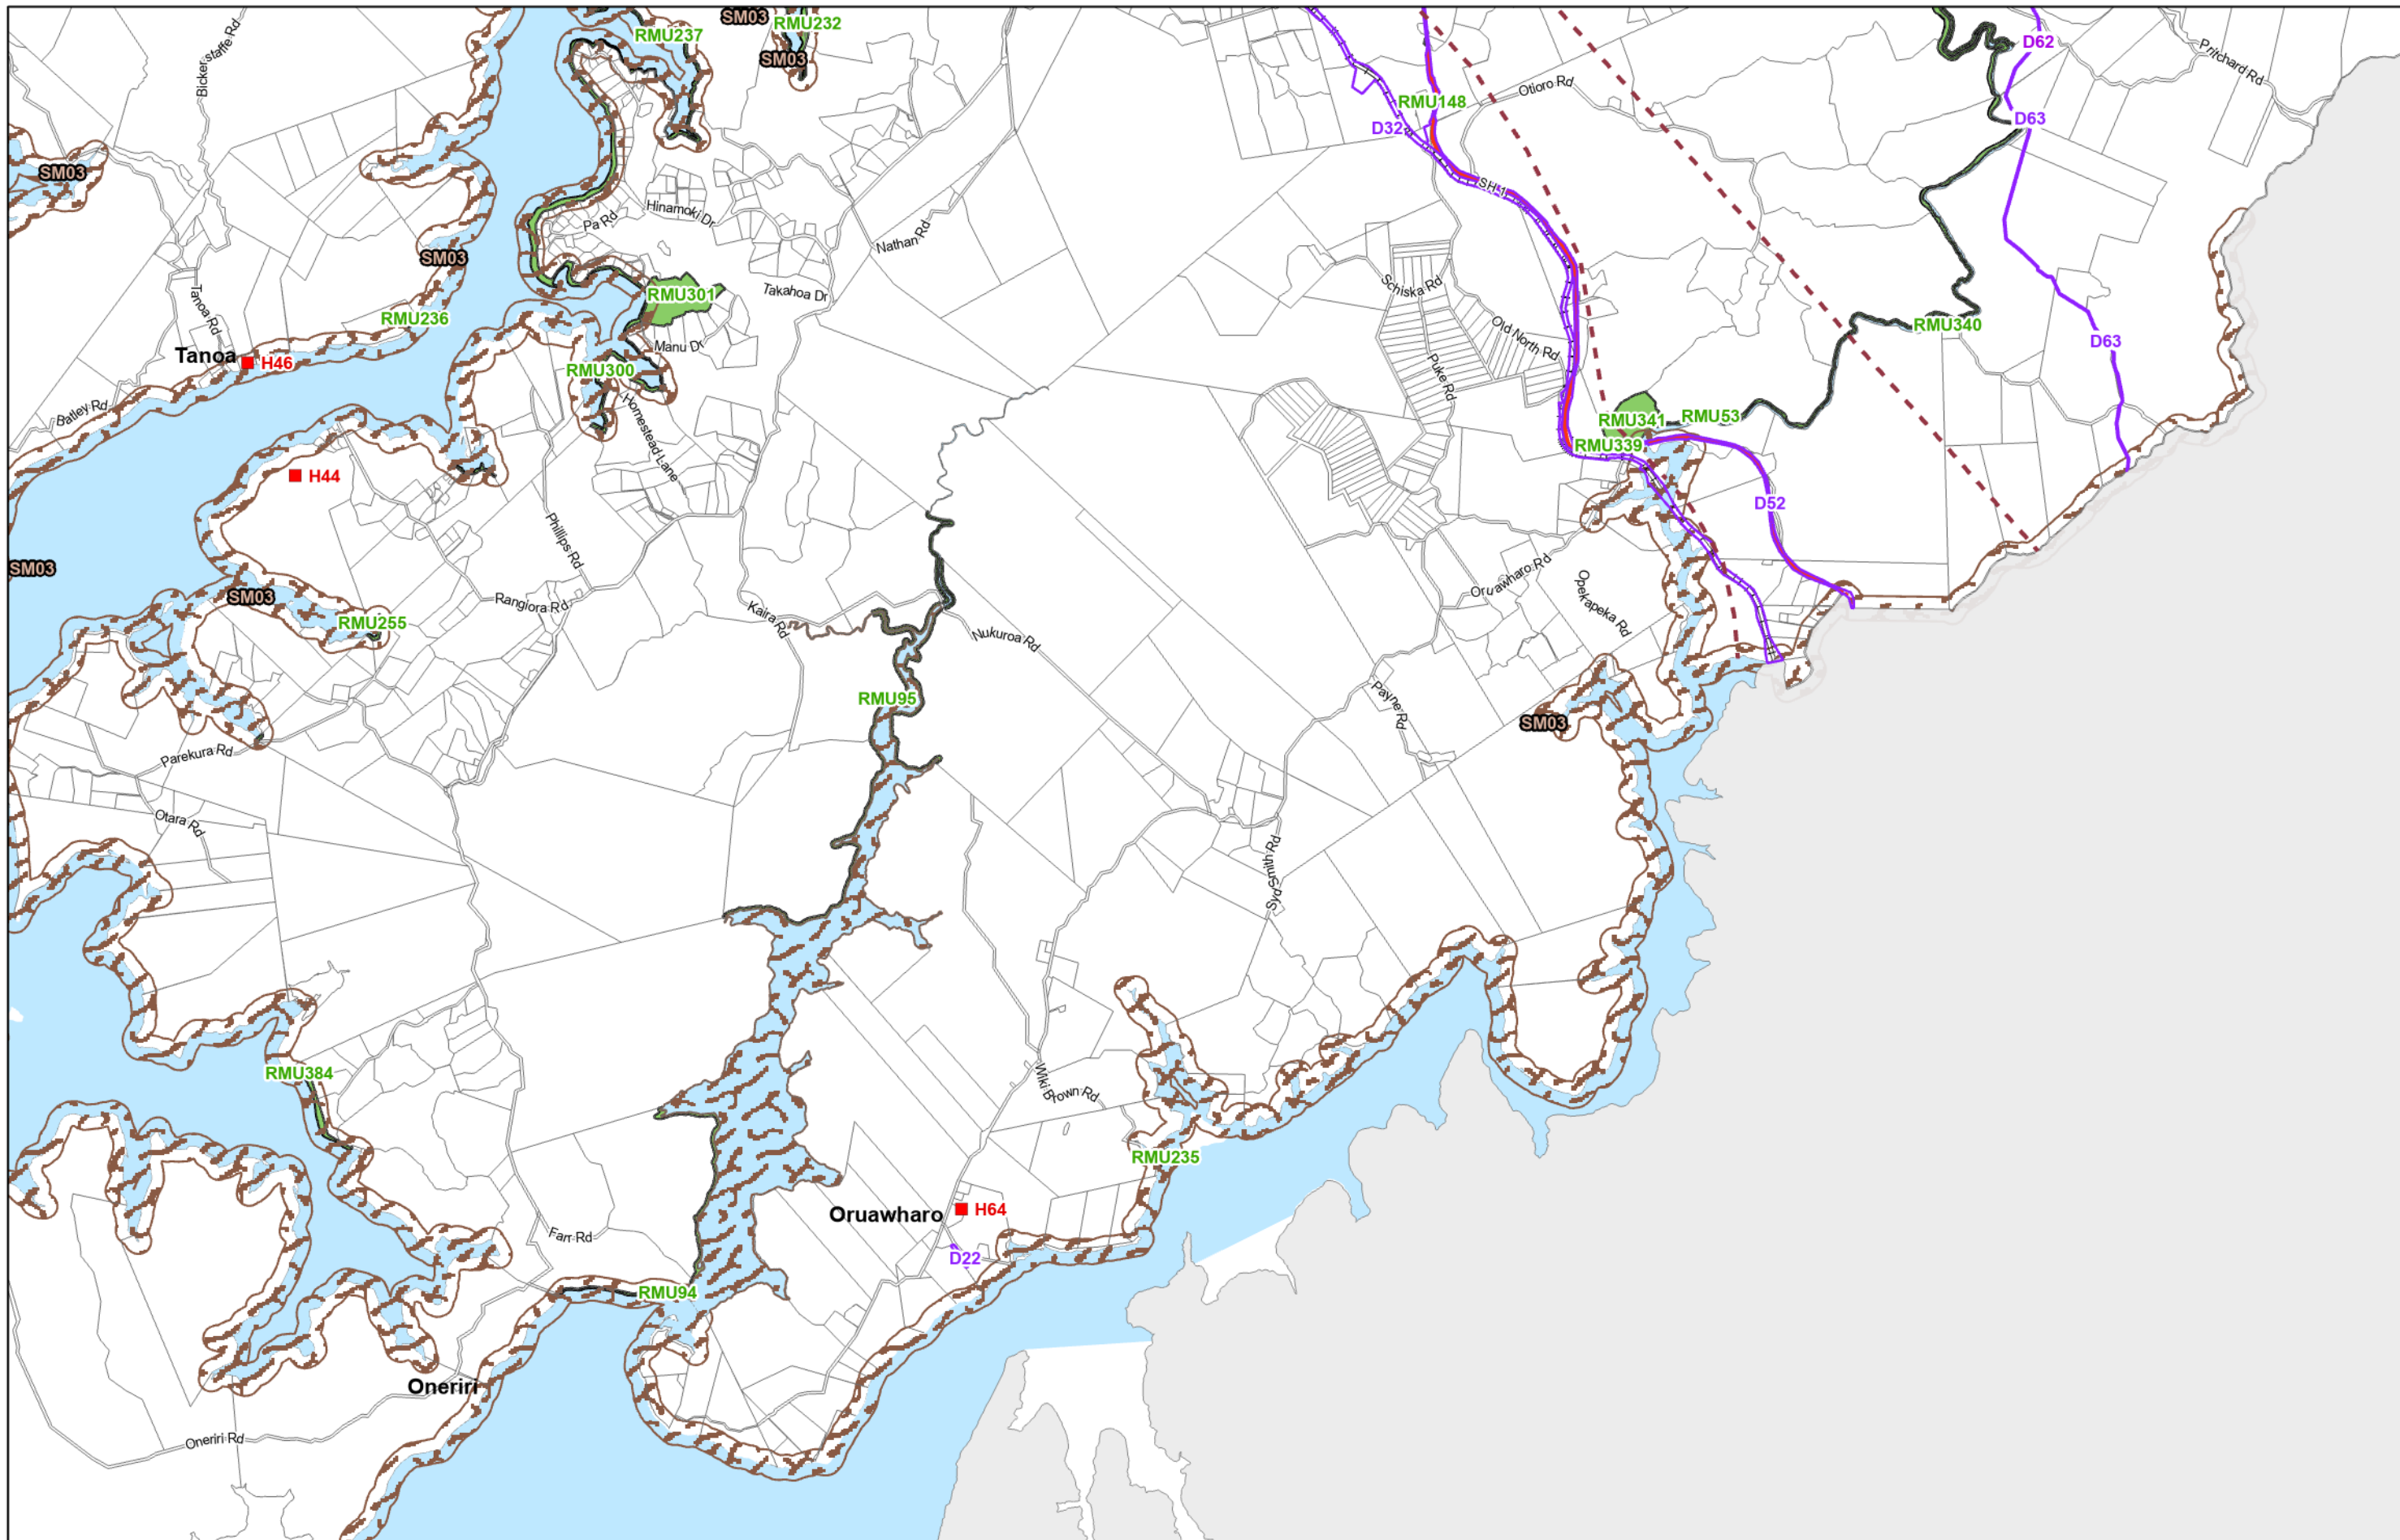

(C) Crown Copyright Reserved.

KAIPARA DISTRICT PLAN - OPERATIVE NOVEMBER 2013

Map Series Two Sites, Features and Units