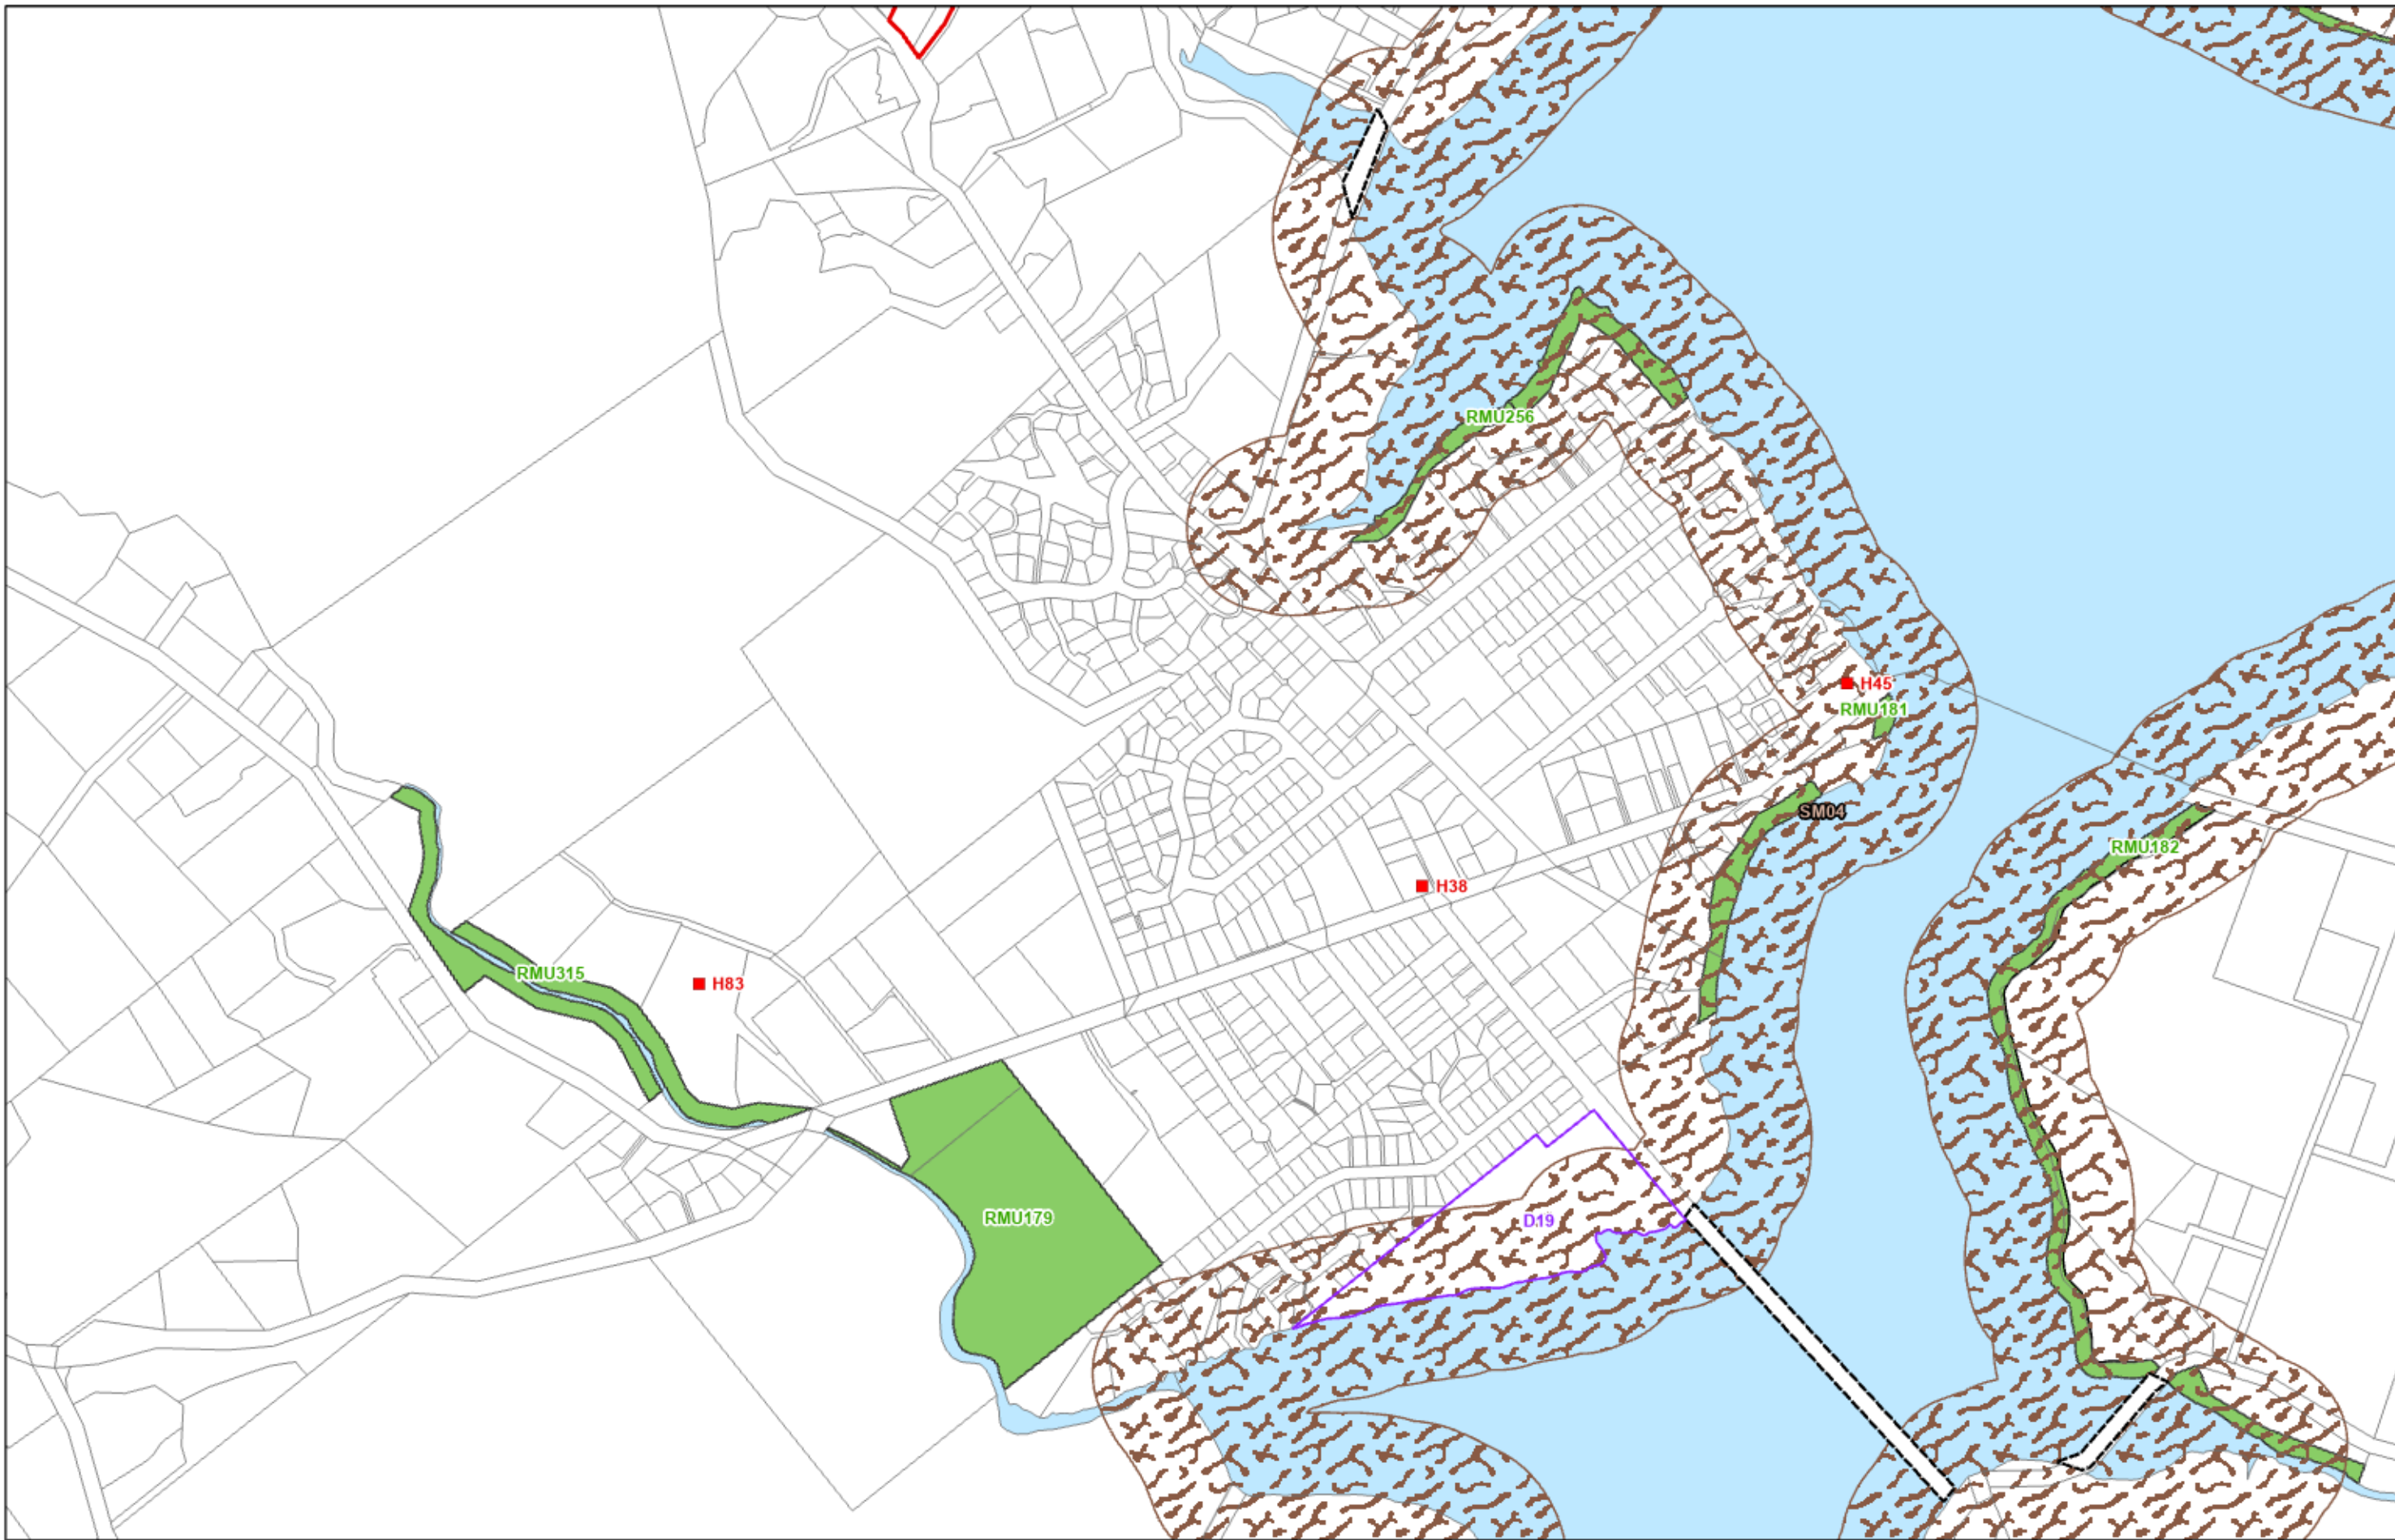

(C) Crown Copyright Reserved.

KAIPARA DISTRICT PLAN
Map Series Two
Sites, Features and Units Mangawhai