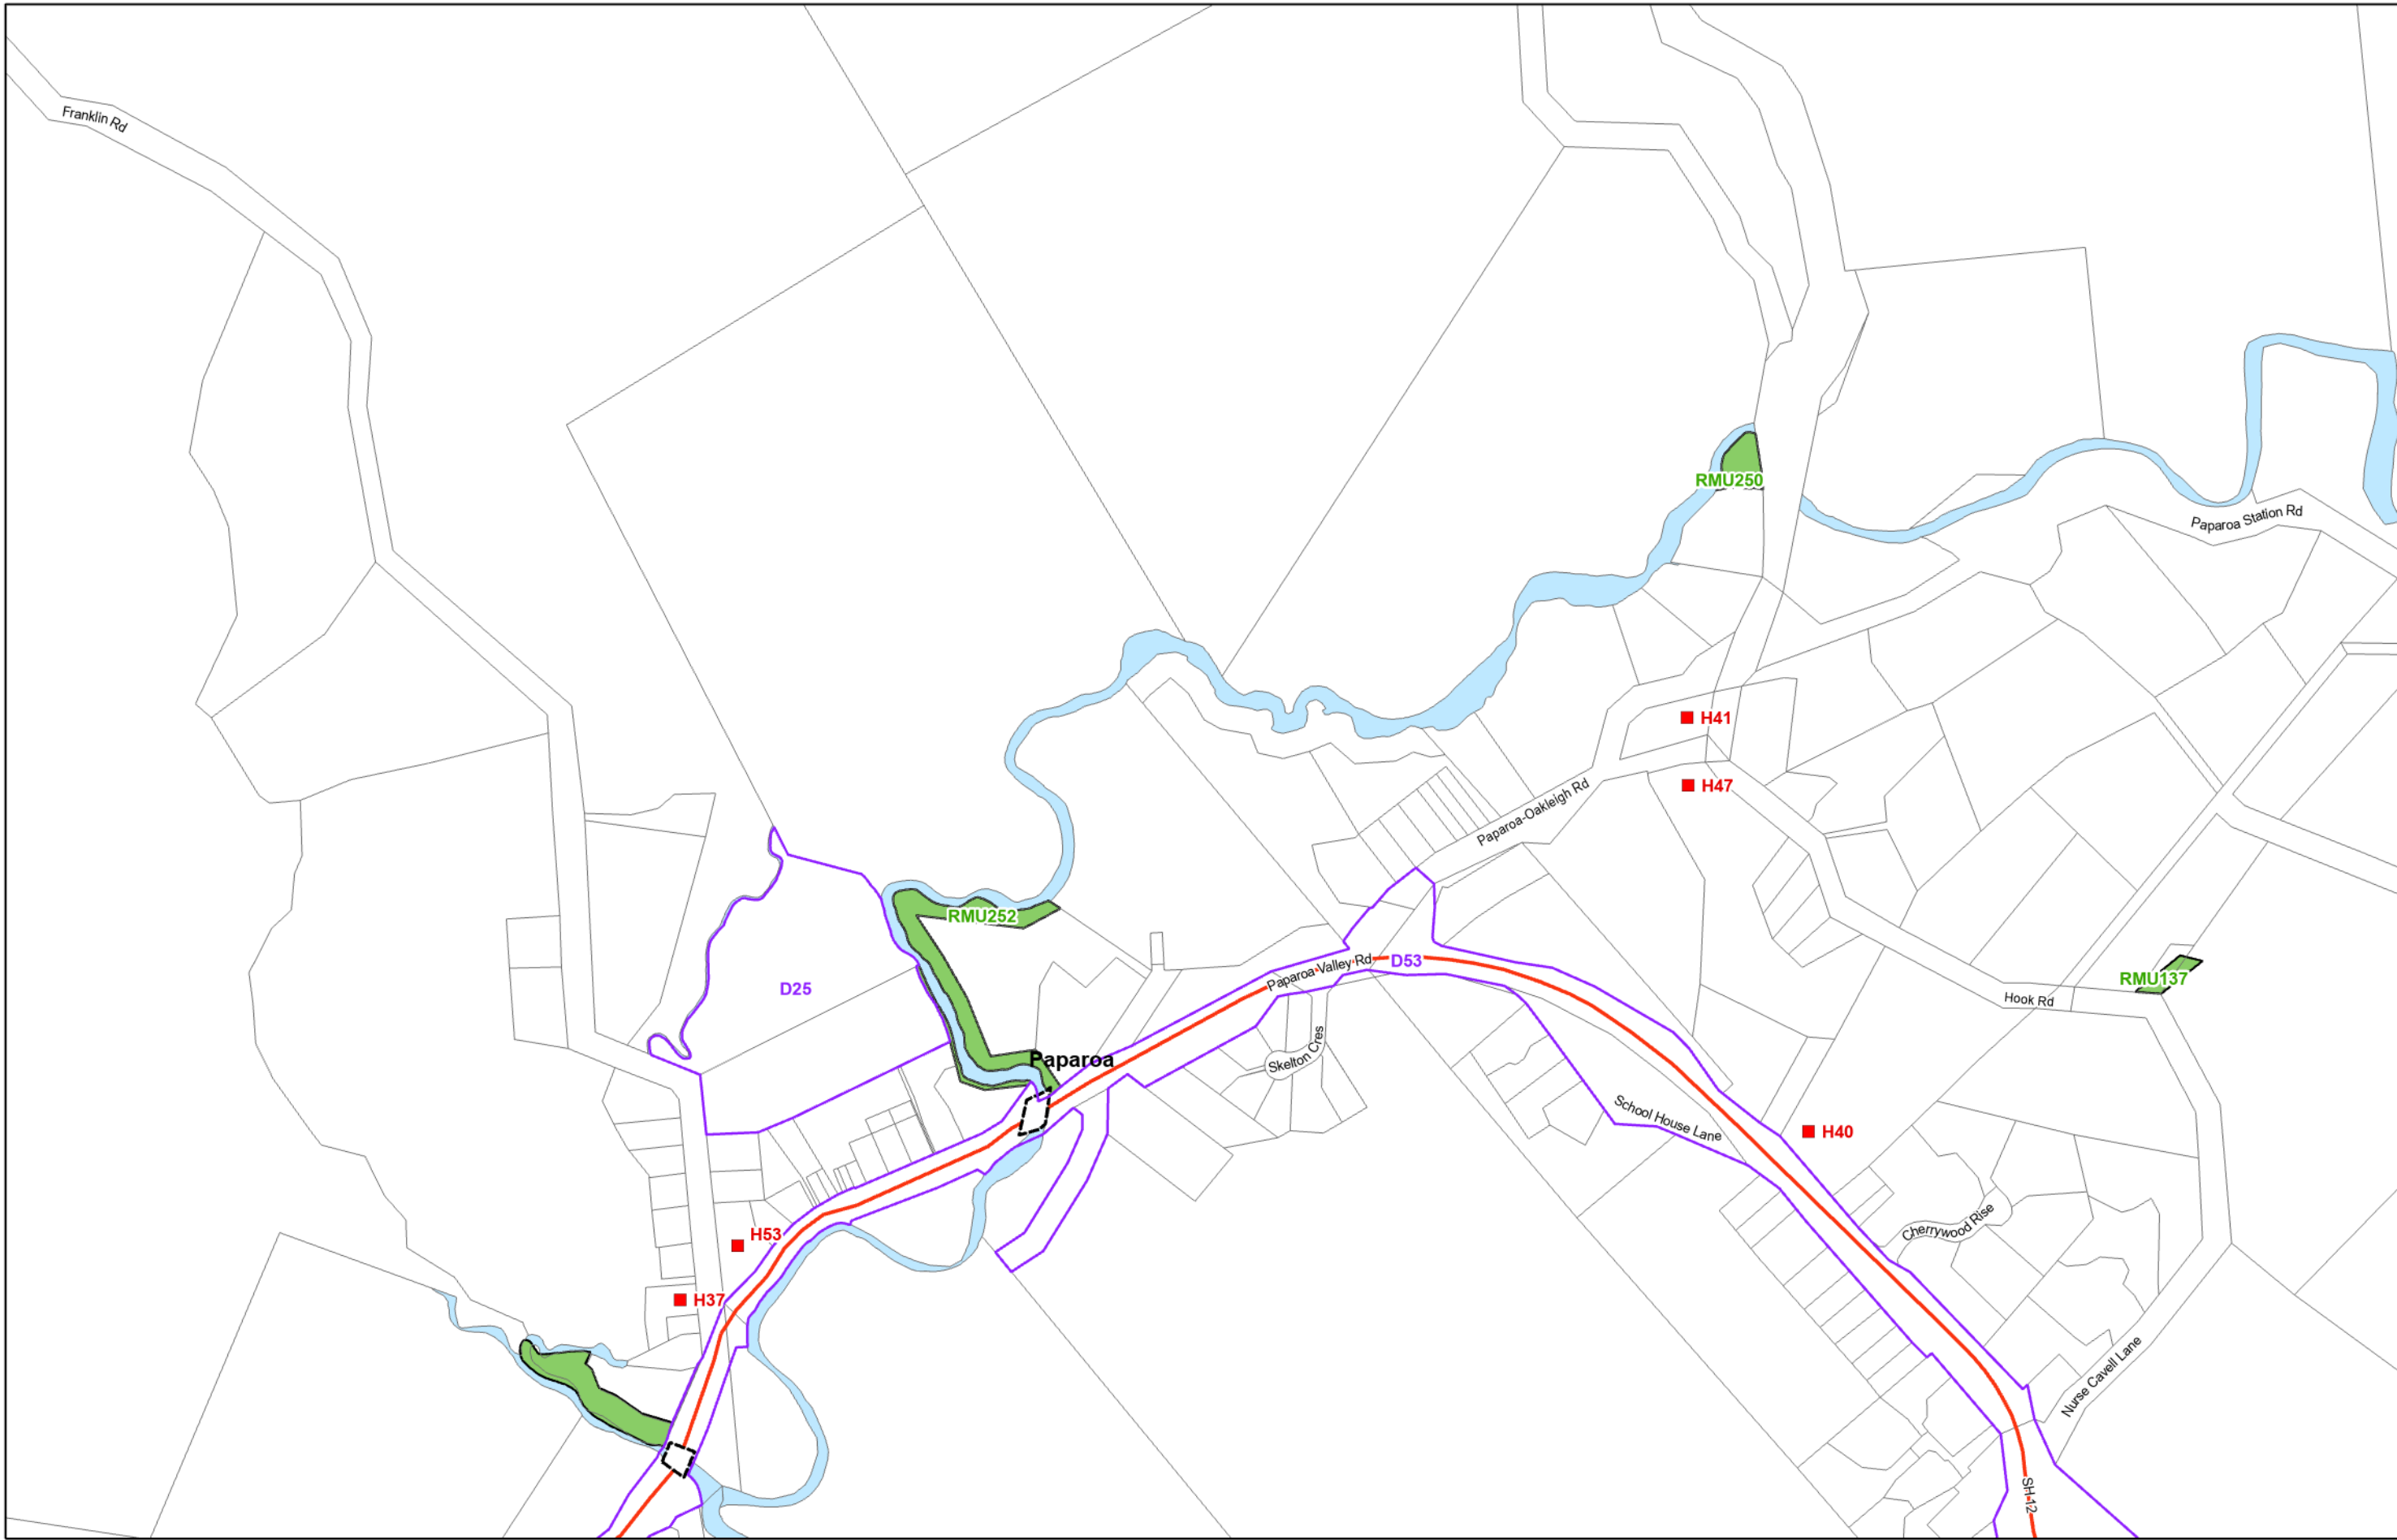

(C) Crown Copyright Reserved.
Transpower New Zealand makes no representations about the suitability of any information supplied to Kaipara District Council for any purpose. All intellectual property rights in this Database layer and the data in it belong exclusively to Transpower. While all reasonable efforts have been made to ensure that up-to-date information is provided to Kaipara District Council, Transpower New Zealand accepts no responsibility for any errors, omissions or inaccuracies in the information.
Cadastre from 19 March 2021.

KAIPARA DISTRICT PLAN - OPERATIVE NOVEMBER 2013

Map Series Two
Sites, Features and Units Paparua