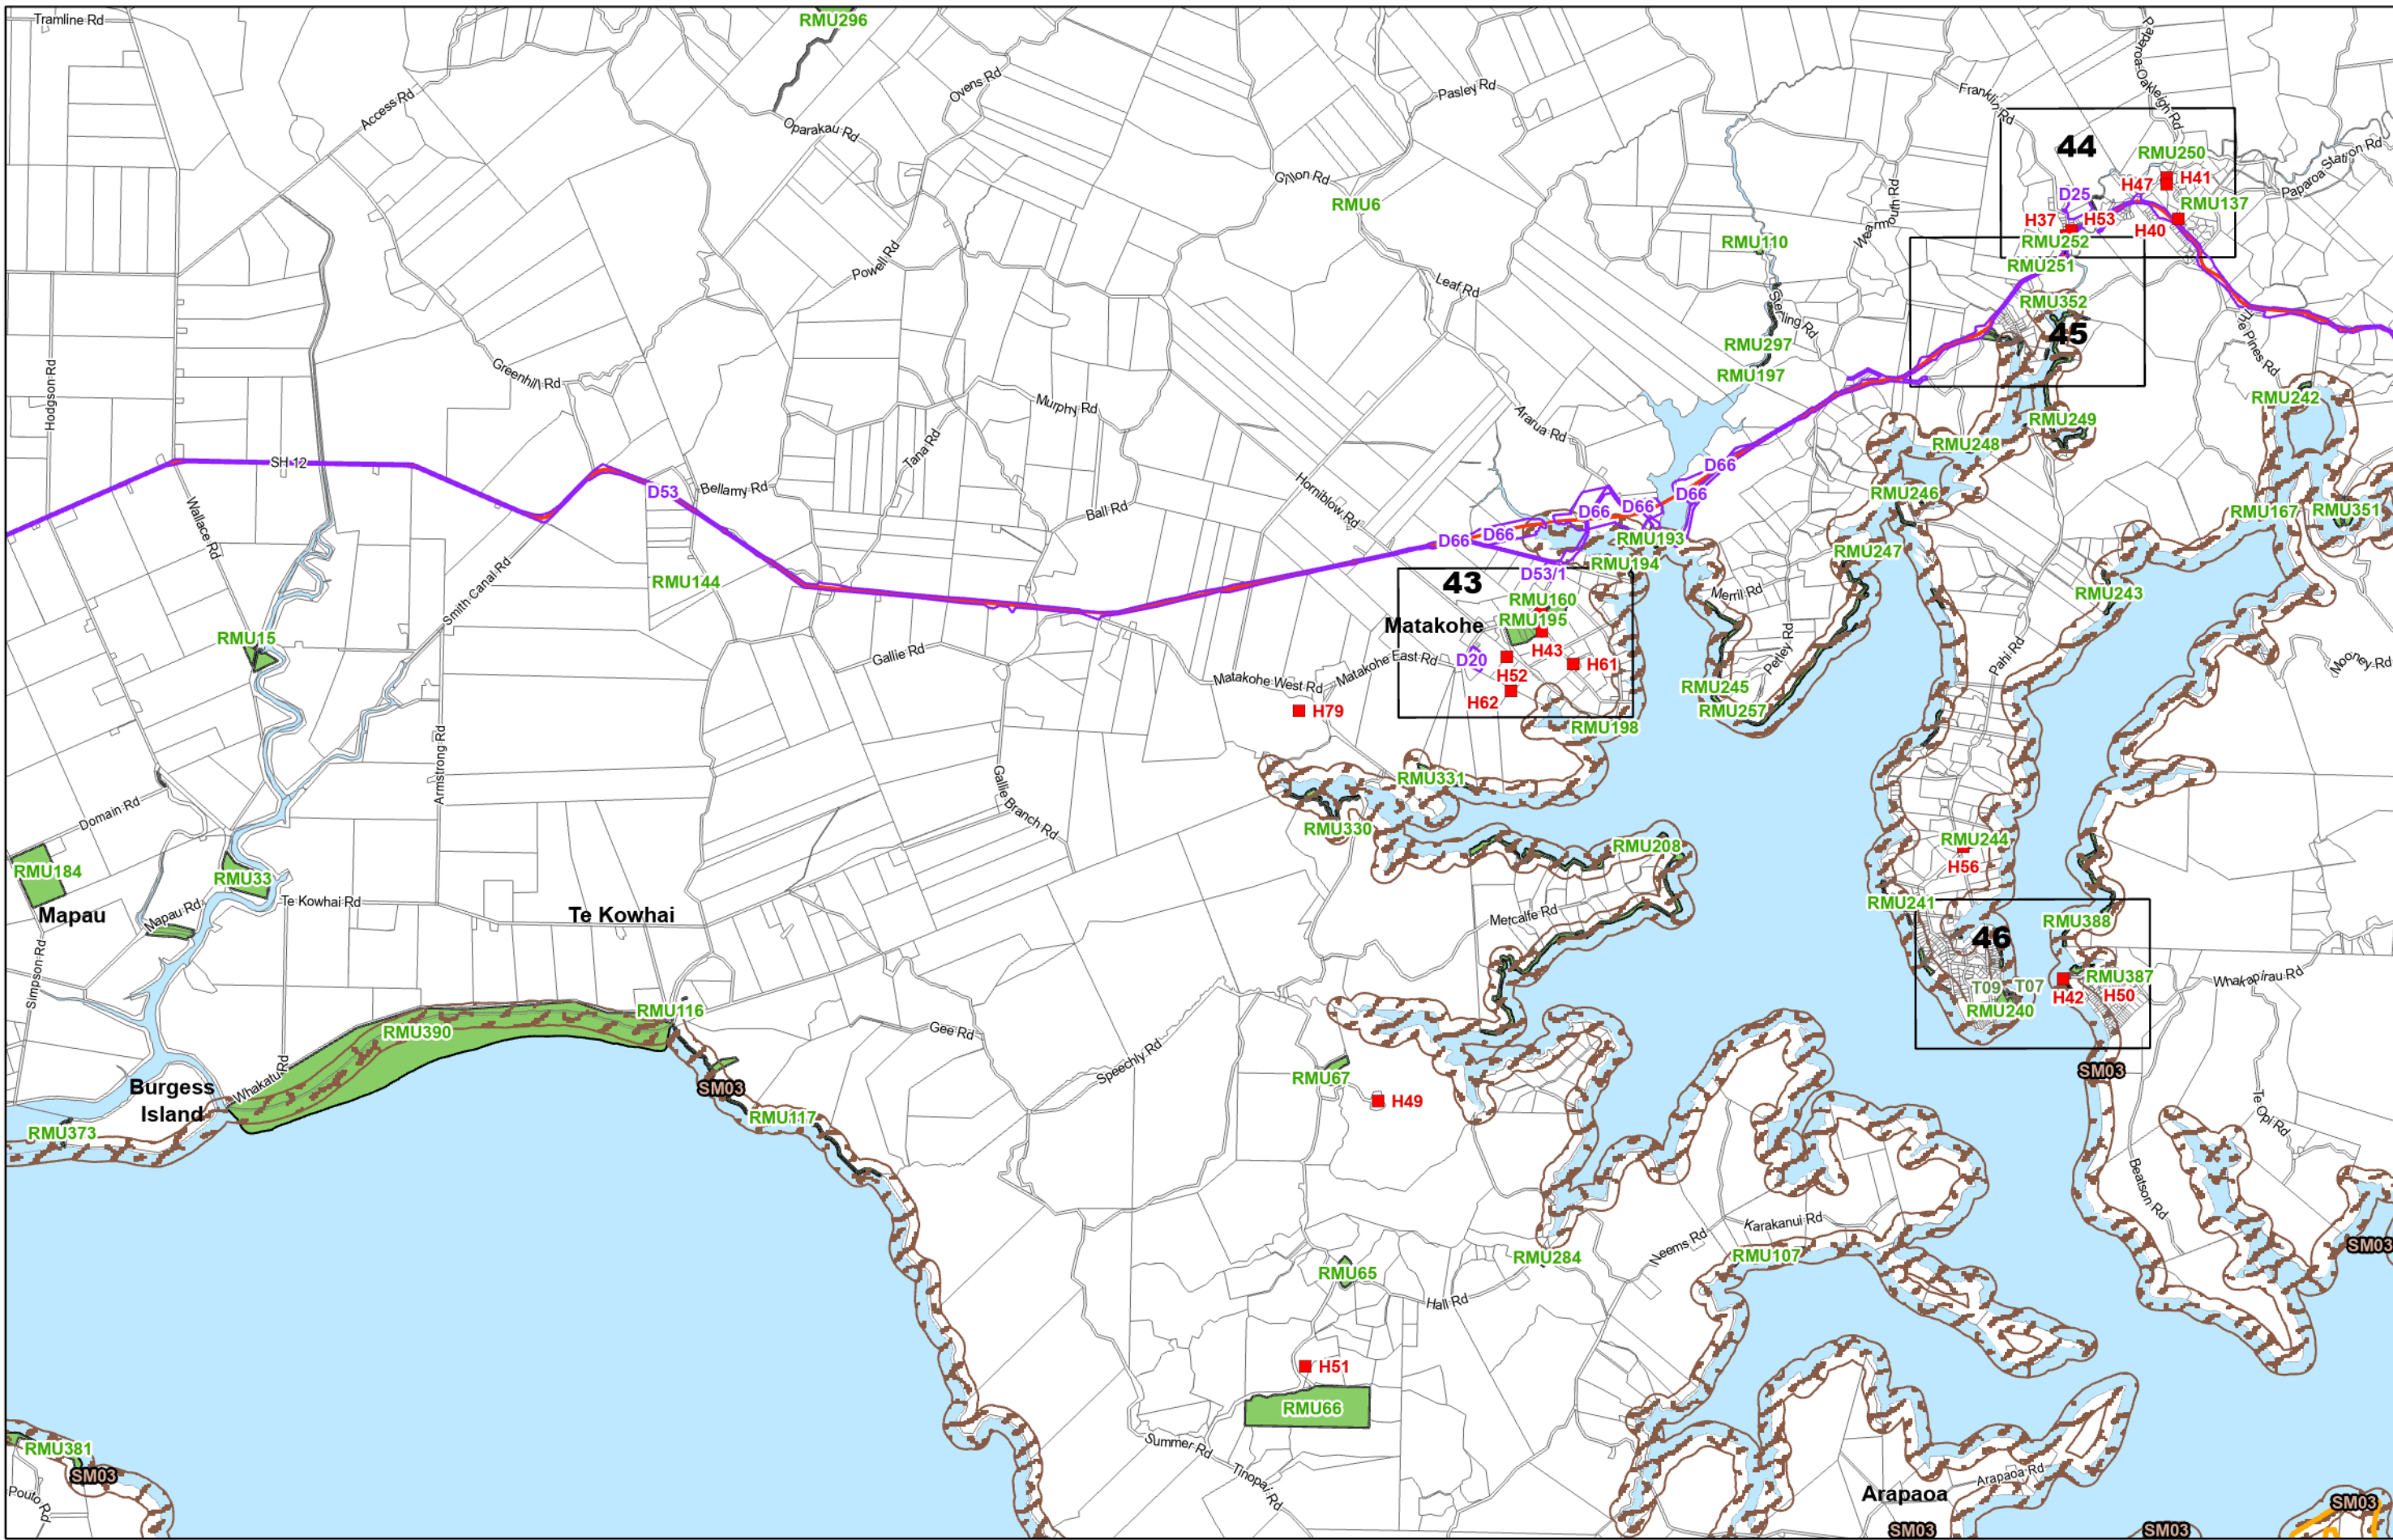

(C) Crown Copyright Reserved.
Transpower New Zealand makes no representations about the suitability of any information supplied to Kaipara District Council for any purpose. All intellectual property rights in this Database layer and the data in it belong exclusively to Transpower. While all reasonable efforts have been made to ensure that up-to-date information is provided to Kaipara District Council, Transpower New Zealand accepts no responsibility for any errors, omissions or inaccuracies in the information.
Cadastre from 19 March 2021.

KAIPARA DISTRICT PLAN - OPERATIVE NOVEMBER 2013

Map Series Two Sites, Features and Units

Date Updated: 4/08/2021