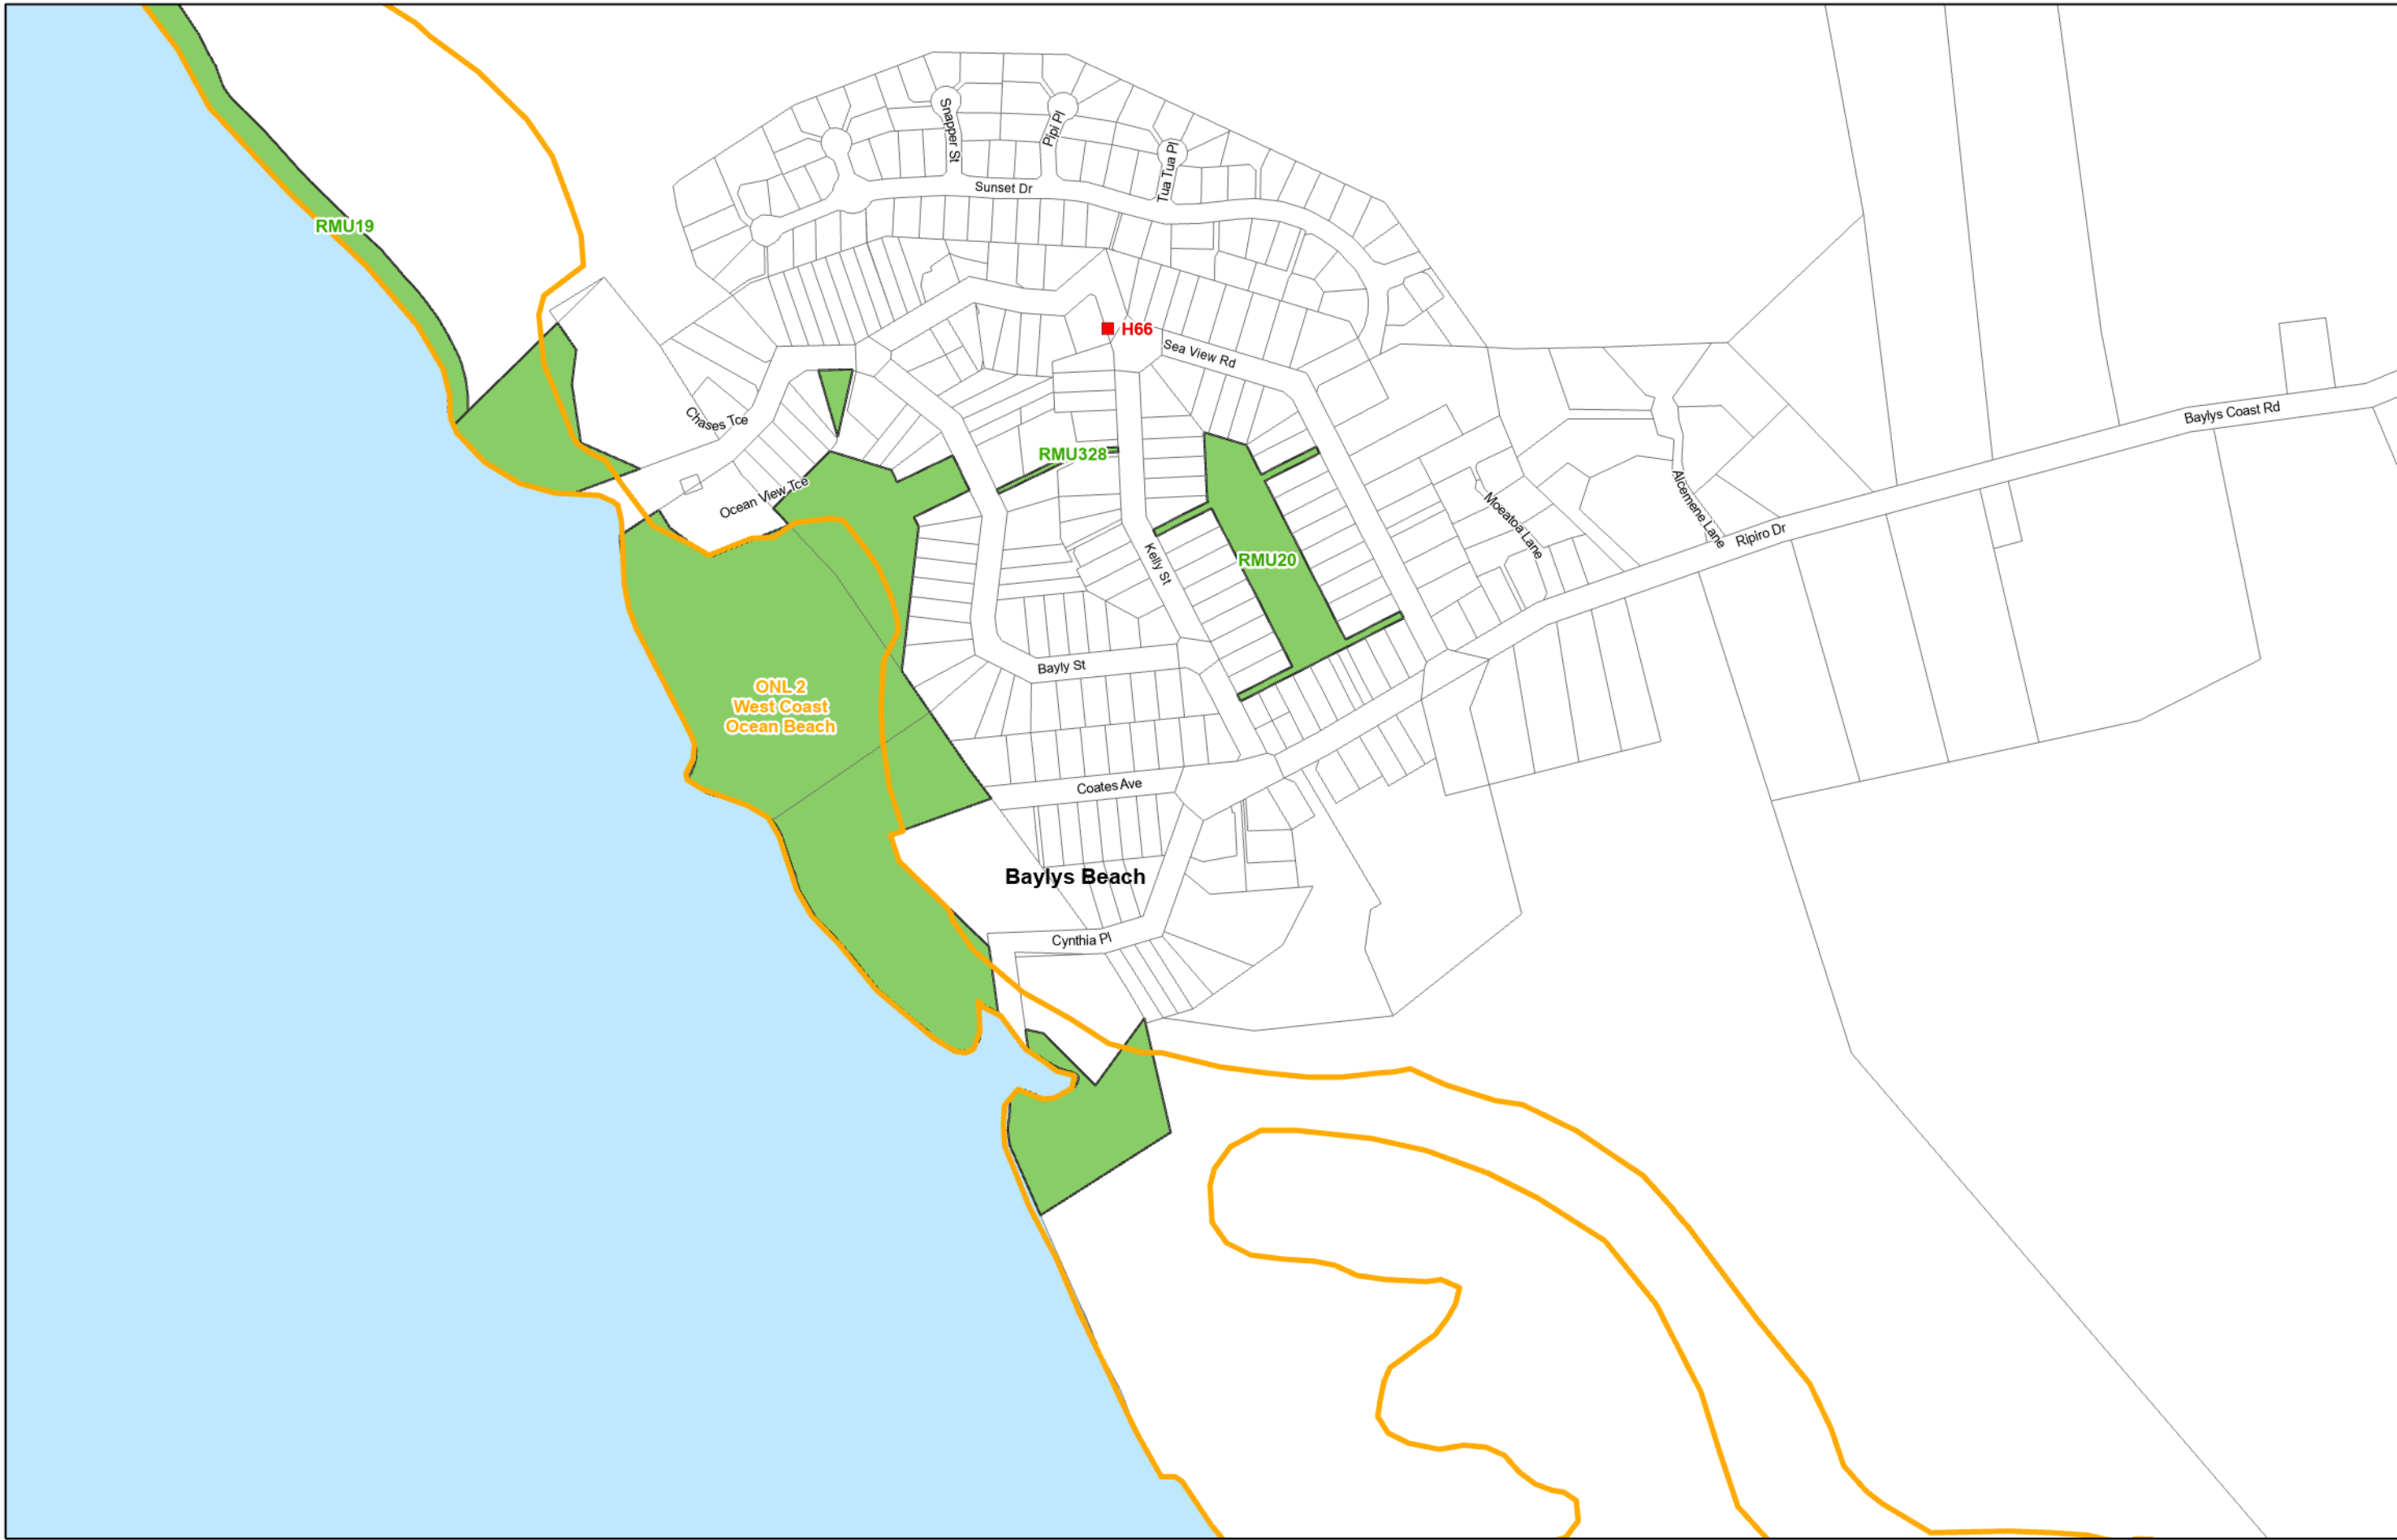

(C) Crown Copyright Reserved.
Transpower New Zealand makes no representations about the suitability of any information supplied to Kaipara District Council for any purpose. All intellectual property rights in this Database layer and the data in it belong exclusively to Transpower. While all reasonable efforts have been made to ensure that up-to-date information is provided to Kaipara District Council, Transpower New Zealand accepts no responsibility for any errors, omissions or inaccuracies in the information.
Cadastre from 19 March 2021.

KAIPARA DISTRICT PLAN - OPERATIVE NOVEMBER 2013

**Map Series Two
Sites, Features and Units Baylys**