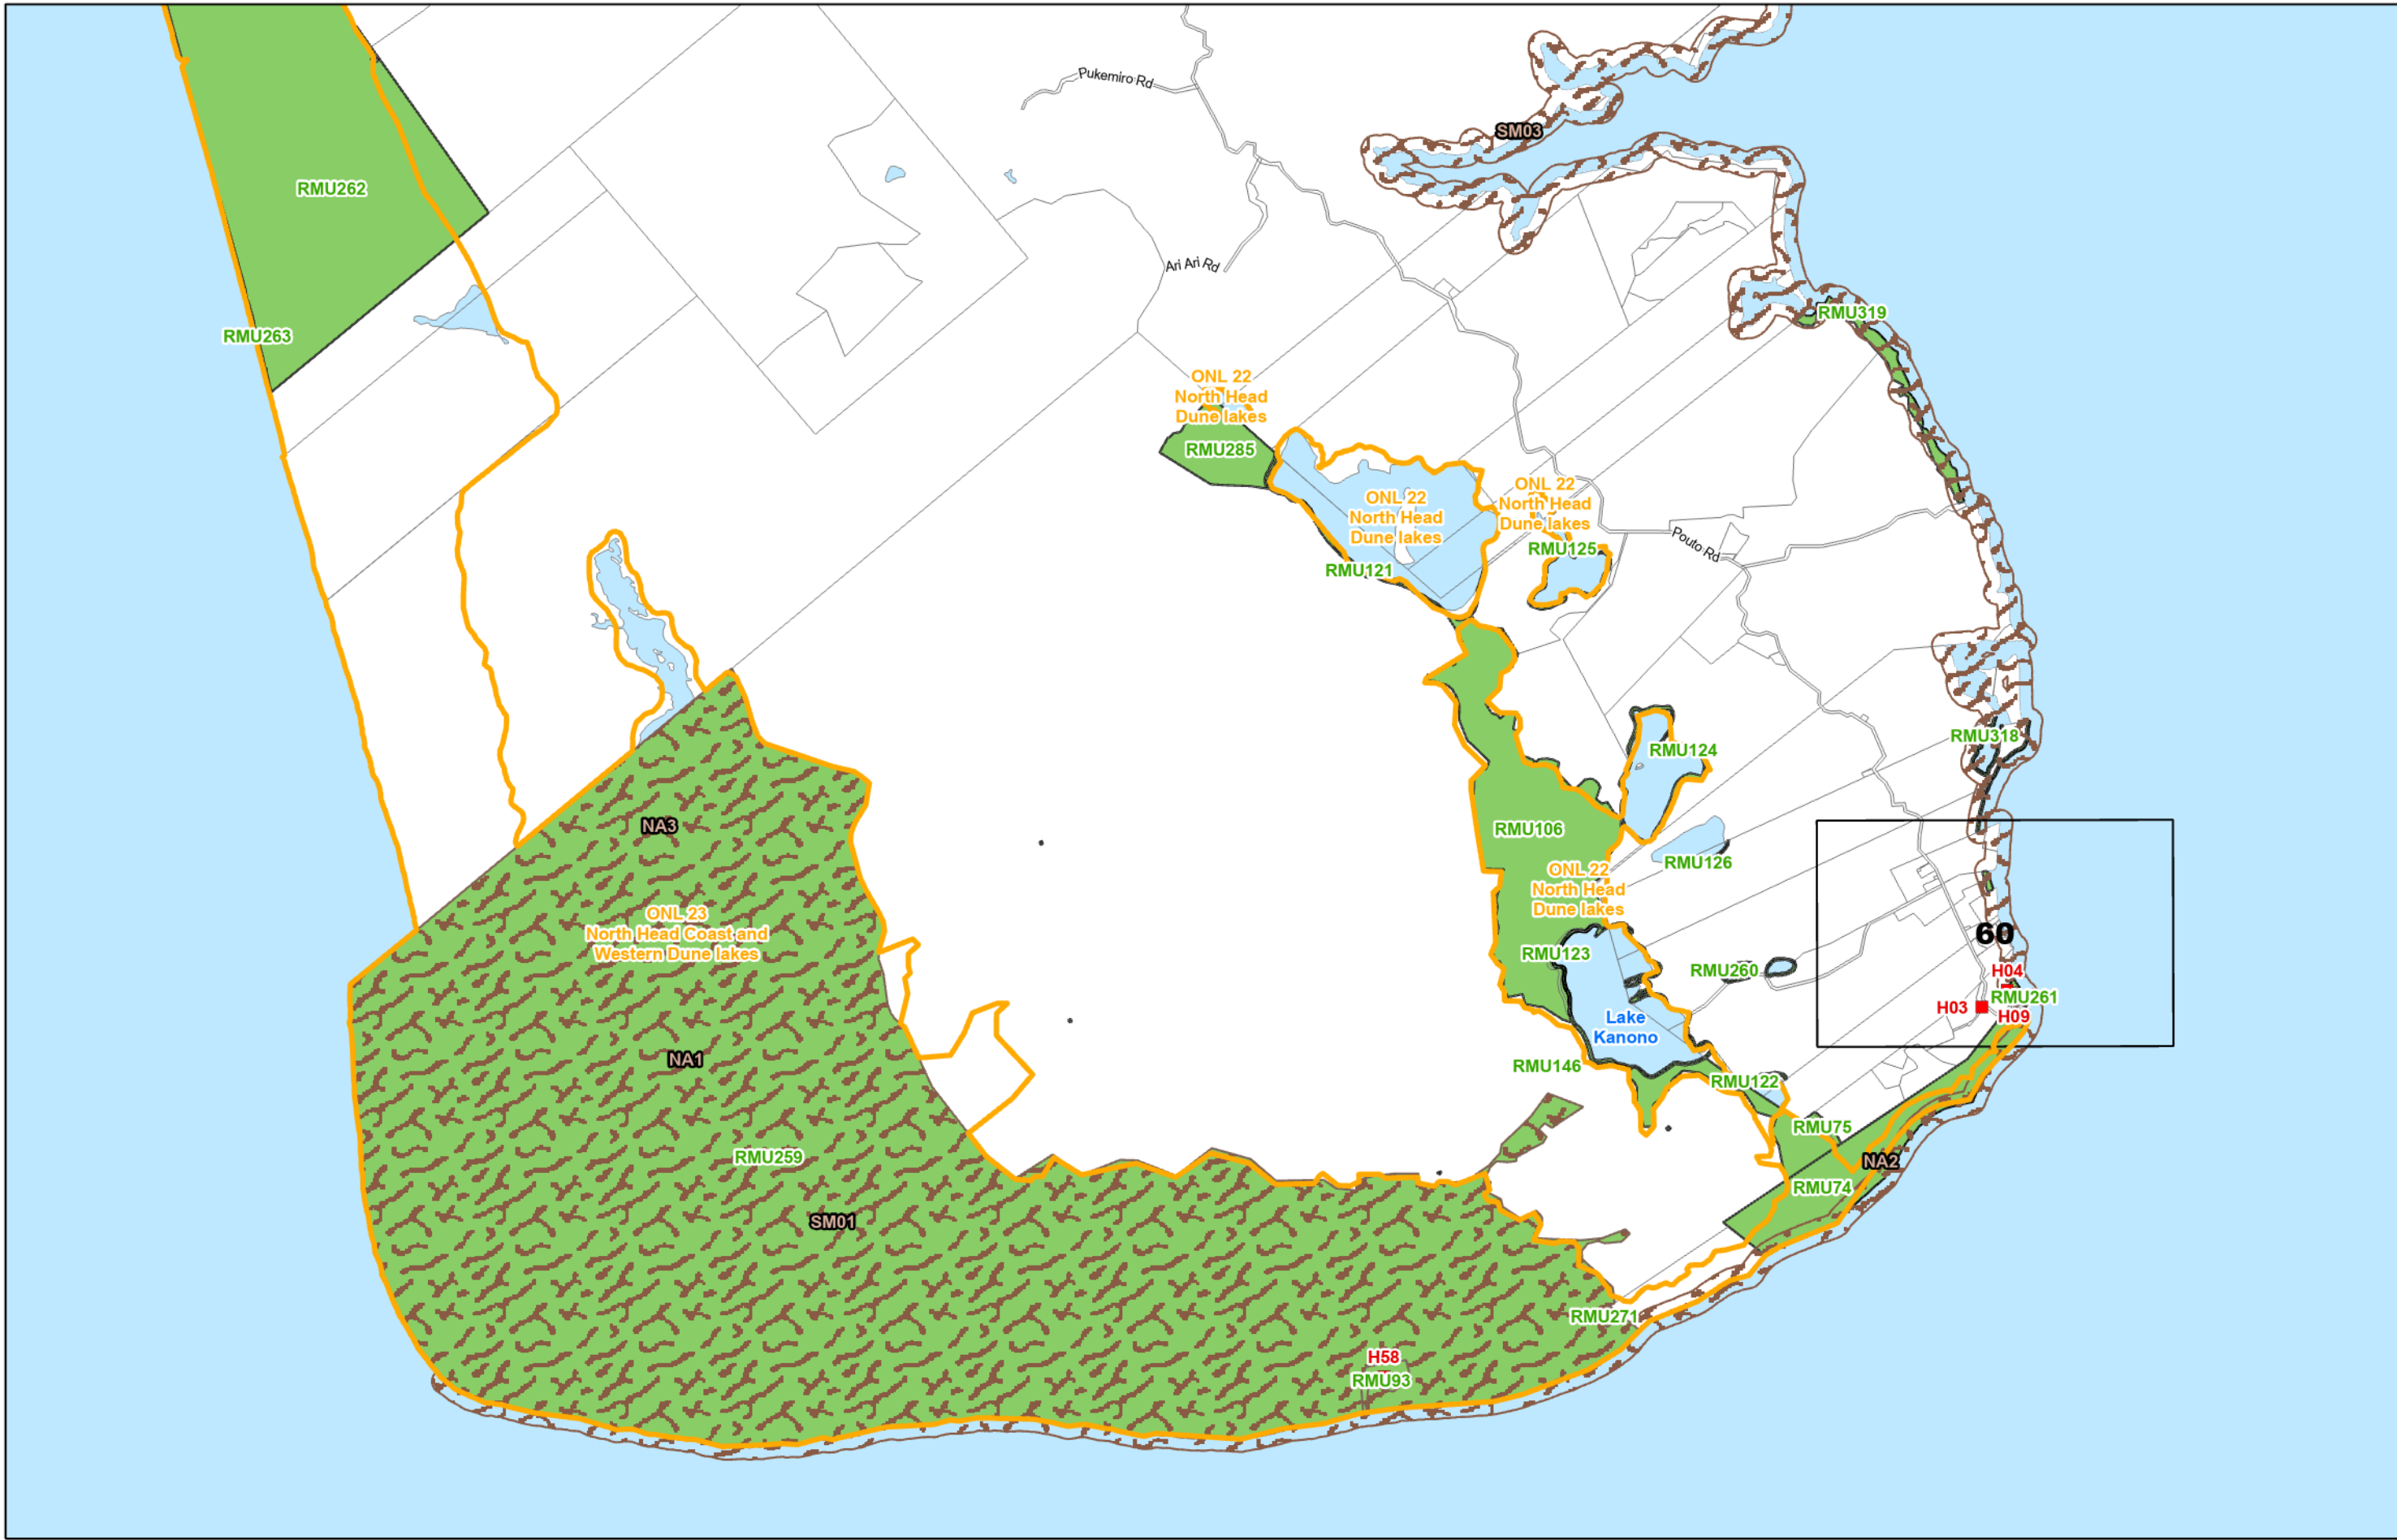

(C) Crown Copyright Reserved.
Transpower New Zealand makes no representations about the suitability of any information supplied to Kaipara District Council for any purpose. All intellectual property rights in this Database layer and the data in it belong exclusively to Transpower. While all reasonable efforts have been made to ensure that up-to-date information is provided to Kaipara District Council, Transpower New Zealand accepts no responsibility for any errors, omissions or inaccuracies in the information.
Cadastre from 19 March 2021.

KAIPARA DISTRICT PLAN - OPERATIVE NOVEMBER 2013

**Map Series Two
Sites, Features and Units**